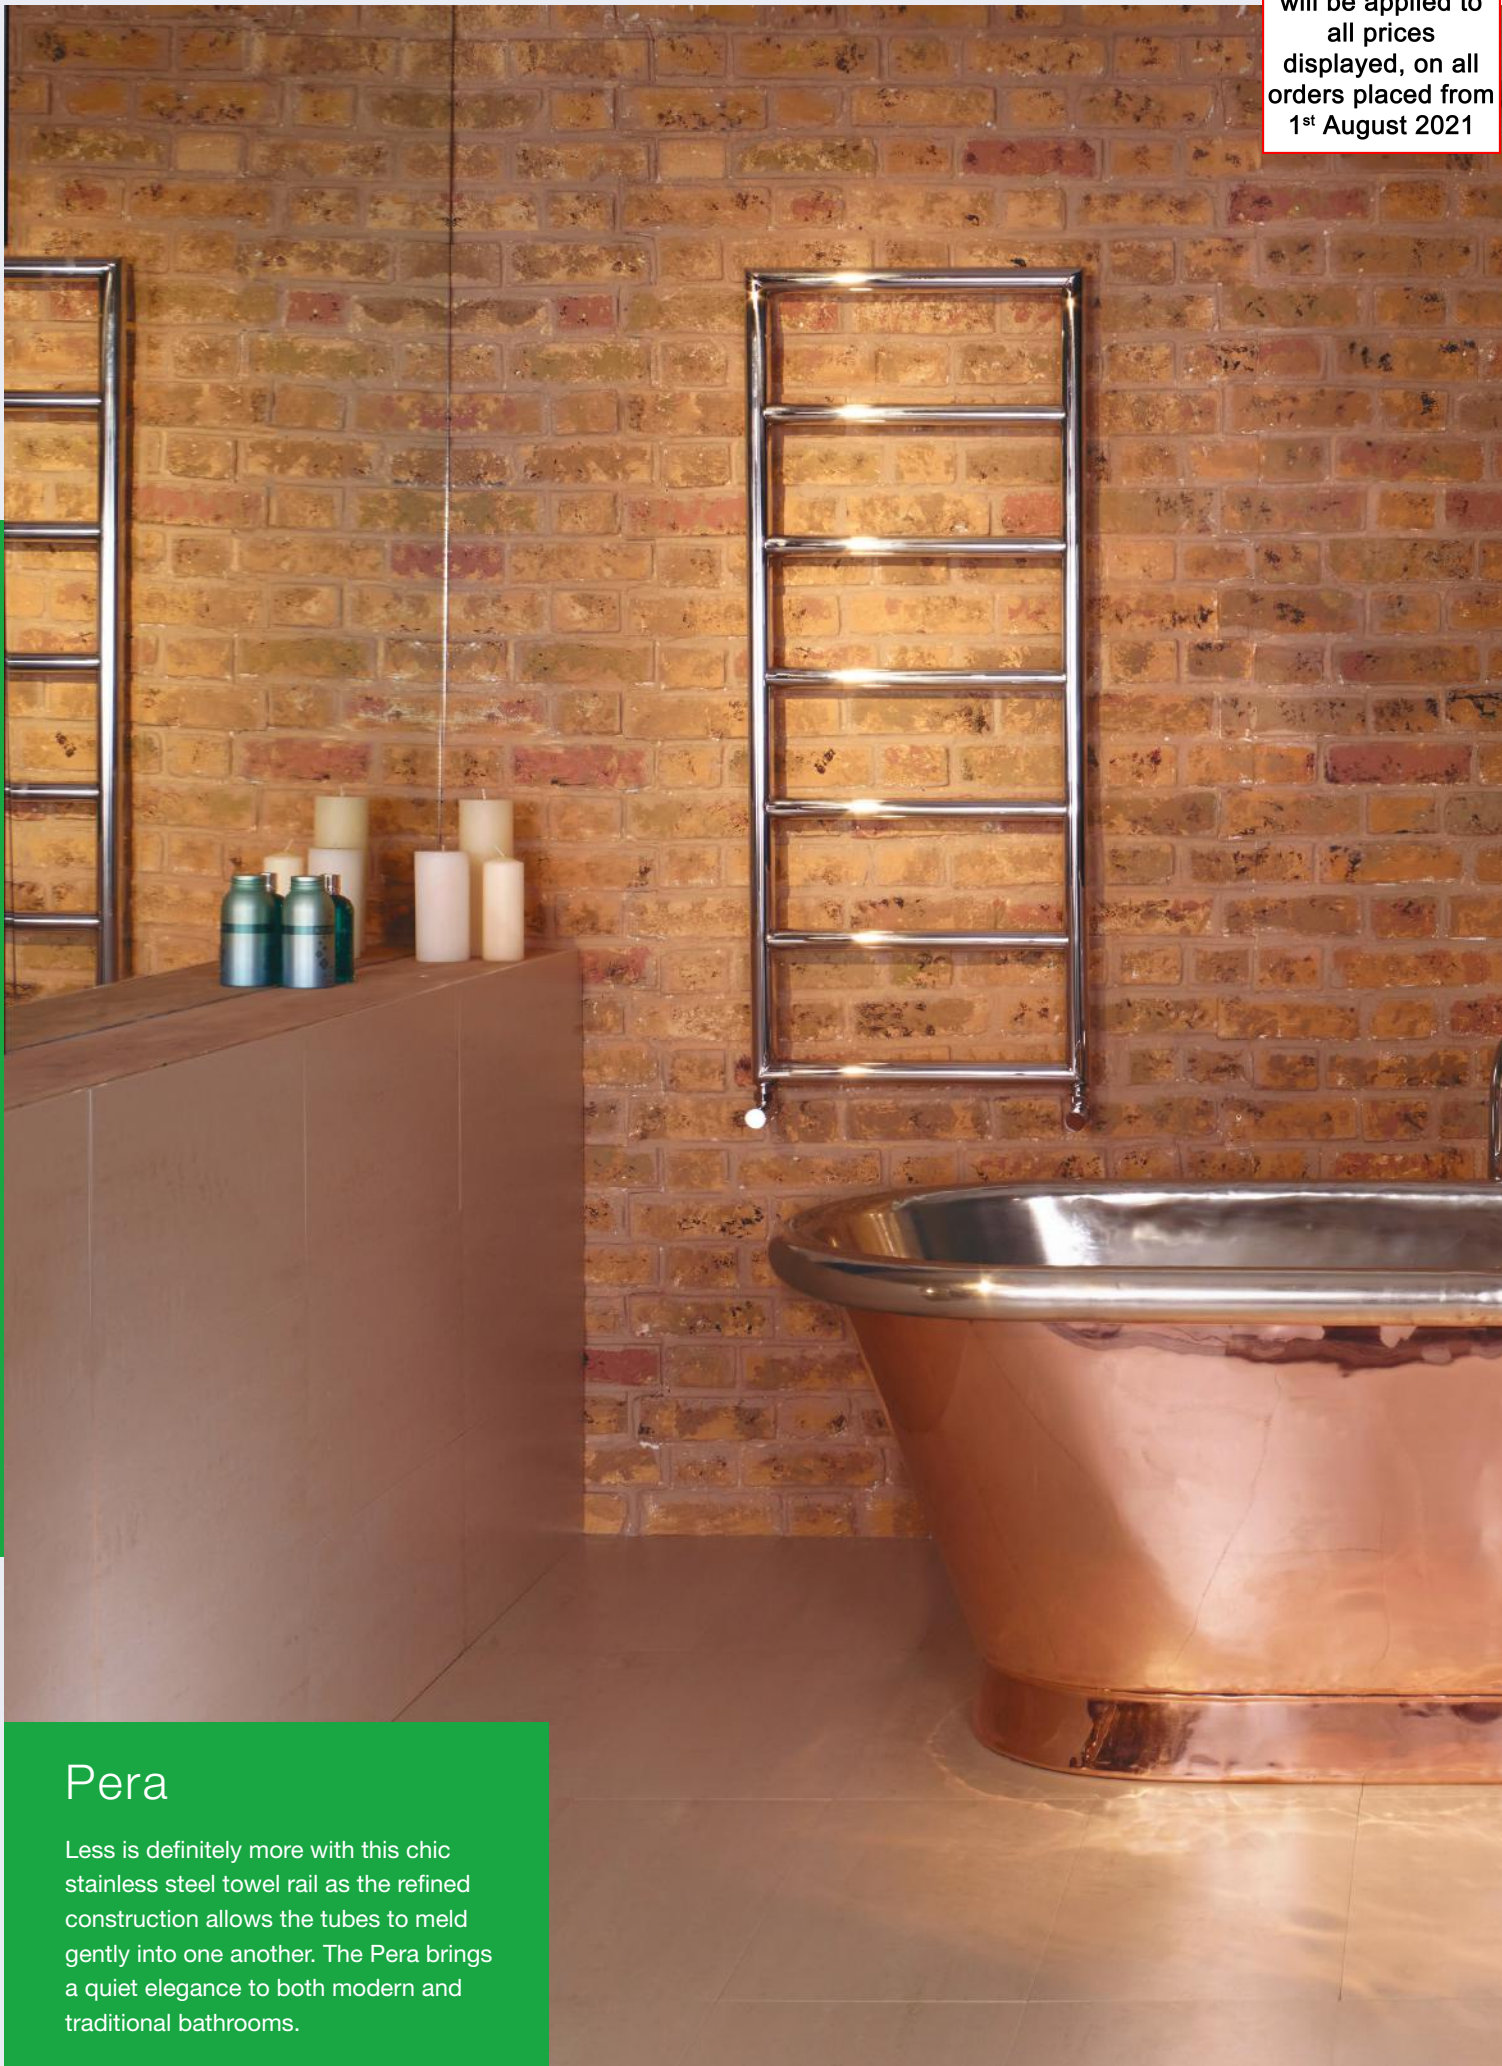

Pera

Less is definitely more with this chic stainless steel towel rail as the refined construction allows the tubes to meld gently into one another. The Pera brings a quiet elegance to both modern and traditional bathrooms.