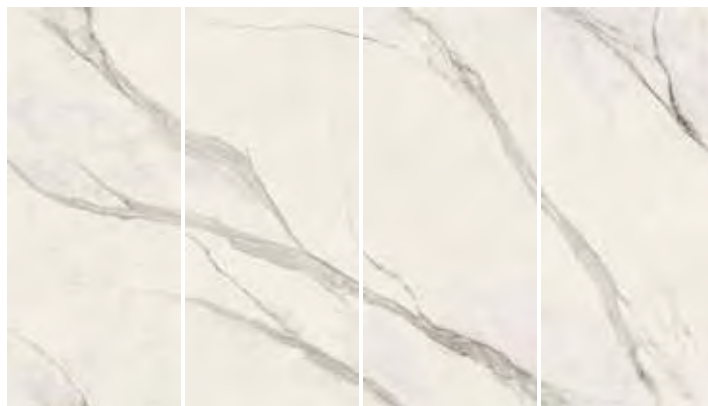

Bath Furniture: Panda White Lux

PANDA WHITE

Wall: Panda White Lux 120x280 - Fascia Lux Nero/Oro 30x120
Bath Furniture: Panda White Lux

Floor: Panda White Lux 120x120
Wall: Panda White Lux 120x280

STATUARIO WHITE