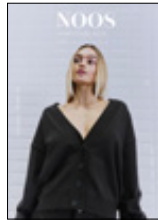

NOOS
AW

Sales period:
24.11 - 19.01