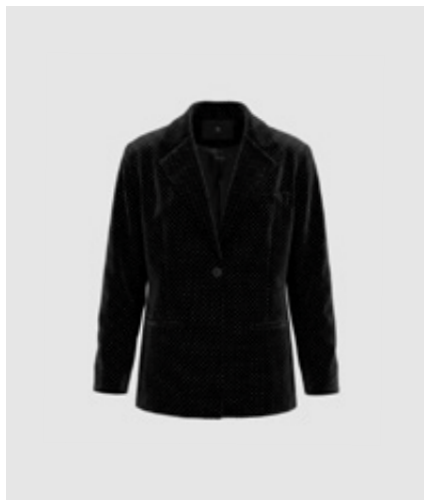

WBLLISETTE LS BLAZER
Black
95% Polyester, 5% Elastane
RRP 2.799,99 NOK | WHS 933,00 NOK