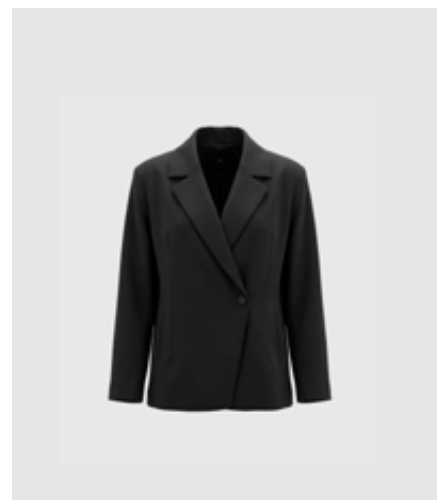

WBLJUANA TAILORED WRAP BLAZER
Black | 72% Polyester, 18% Rayon,
6% Wool, 4% Spandex
RRP 2.799,99 NOK | WHS 933,00 NOK