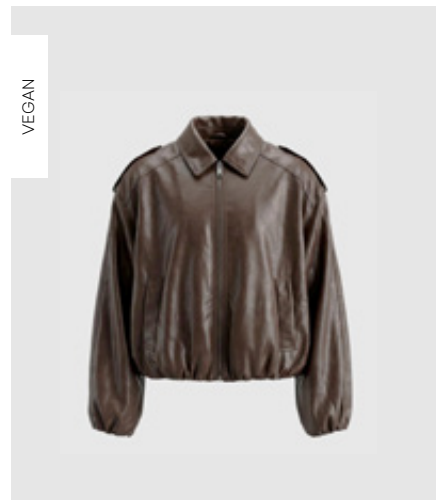

WBLISABEL VEGAN JACKET
Dark Brown | Face: 100% Polyurethane
Back: 100% Polyester
RRP 2.199,99 NOK | WHS 733,33 NOK