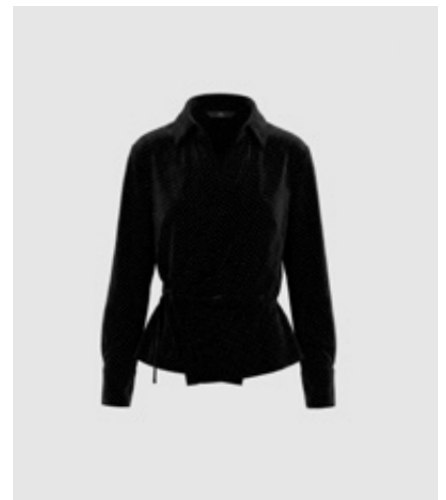

WBLLISETTE LS WRAP TOP
Black
95% Polyester, 5% Elastane
RRP 1.999,99 NOK | WHS 666,66 NOK