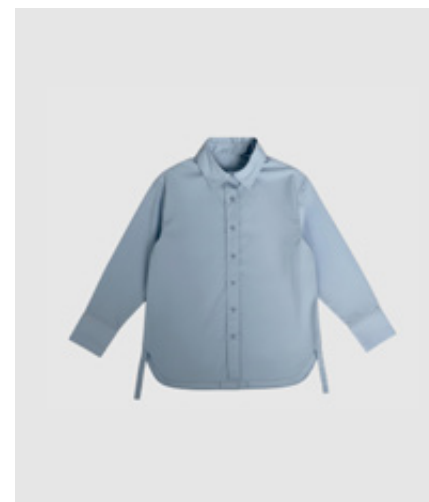

WBLELLA LS SHIRT
Powder Blue
100% Cotton
RRP 1.799,99 NOK | WHS 600,00 NOK