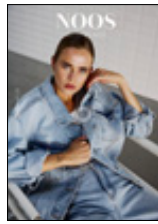

COLLECTION FLOW

6 Annual Collections

Spring / Summer

NOOS
SS

Sales period:
25.05 - 30.06