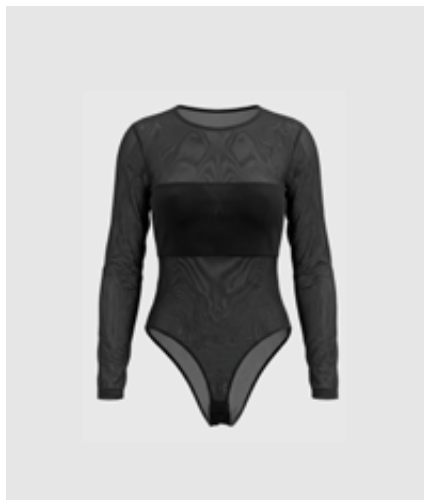

WBLNORA MESH BODY STOCKING
Black
93% Polyester, 7% Spandex
RRP 1.499,99 NOK | WHS 500,00 NOK