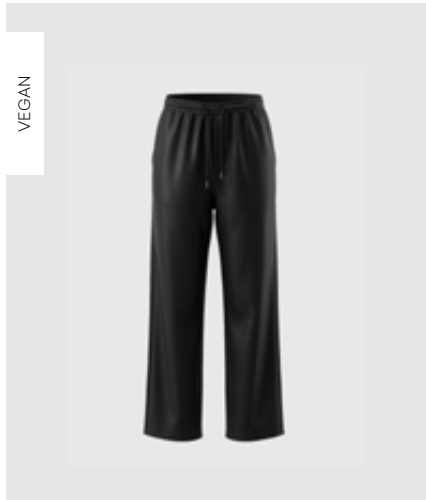

WBLMARIALUISA VEGAN PANT
Black | Face: 100% Polyurethane Back:
100% Polyester
RRP 1.999,99 NOK | WHS 666,66 NOK