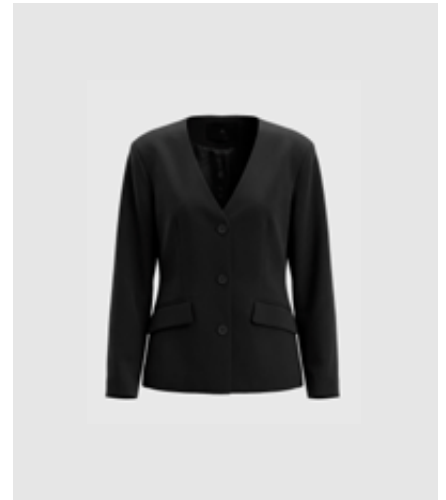

WBLLUNA SATEEN MIDI DRESS

WBLJUANA TAILORED BLAZER, WBSIF SEQUINS PANT

WBLJUANA FLARED PANT
 Black | 72% Polyester, 18% Rayon,
 6% Wool, 4% Spandex
 RRP 2.299,99 NOK | WHS 766,66 NOK

WBLJUANA FLARED PANT
 Dark Brown | 72% Polyester,
 18% Rayon, 6% Wool, 4% Spandex
 RRP 2.299,99 NOK | WHS 766,66 NOK