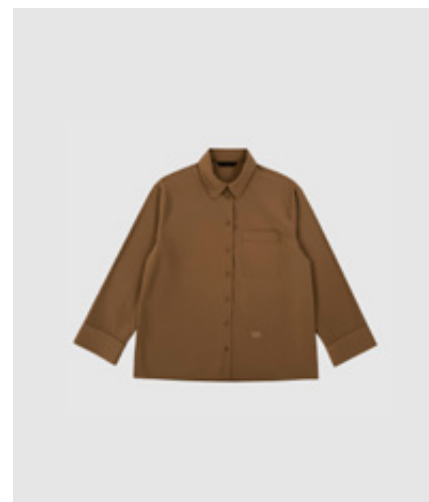

WBLFIONA LS SHIRT
Dark Camel
100% Cotton
RRP 1.999,99 NOK | WHS 666,66 NOK