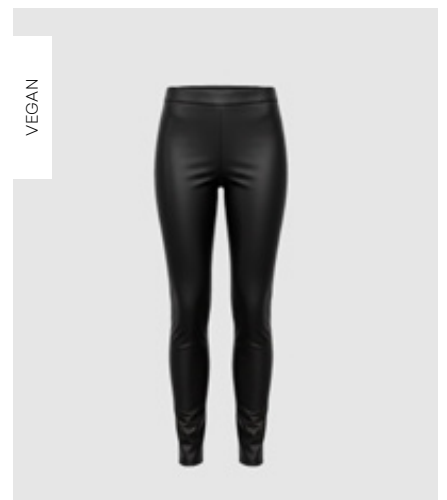

WBLFRIDA FAUX LEATHER LEGGINGS
Black
100% Polyurethane
RRP 1.499,99 NOK | WHS 500,00 NOK