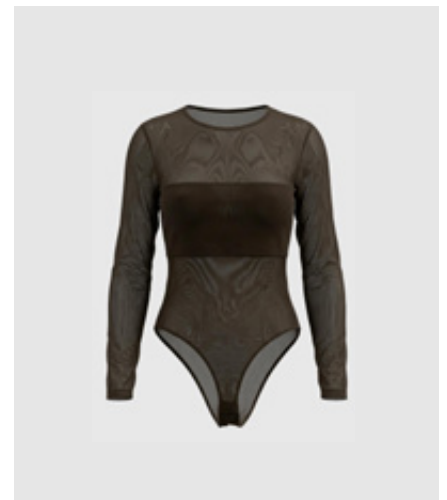

WBLNORA MESH BODY STOCKING
Dark Brown
93% Polyester, 7% Spandex
RRP 1.499,99 NOK | WHS 500,00 NOK