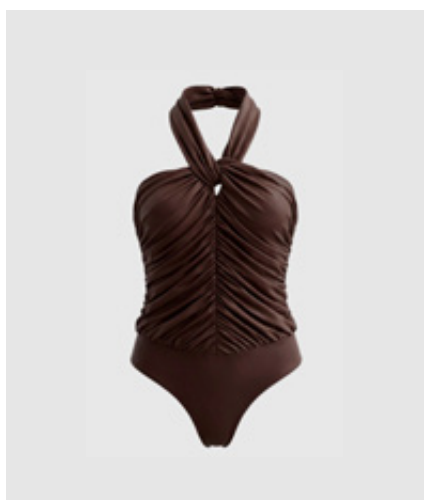

WBLSIRENE BODYSUIT
Copper Brown | 96% Polyester, 4% Elastane,
Crotch: 95% Cotton, 5% Elastane
RRP 1.999,99 NOK | WHS 666,66 NOK