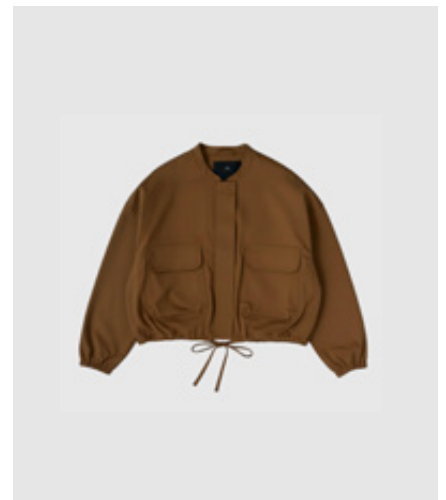

WBLMADISON JACKET
Dark Camel
82% Cotton, 15% Nylon, 2% Spandex
RRP 1.999,99 NOK | WHS 666,66 NOK