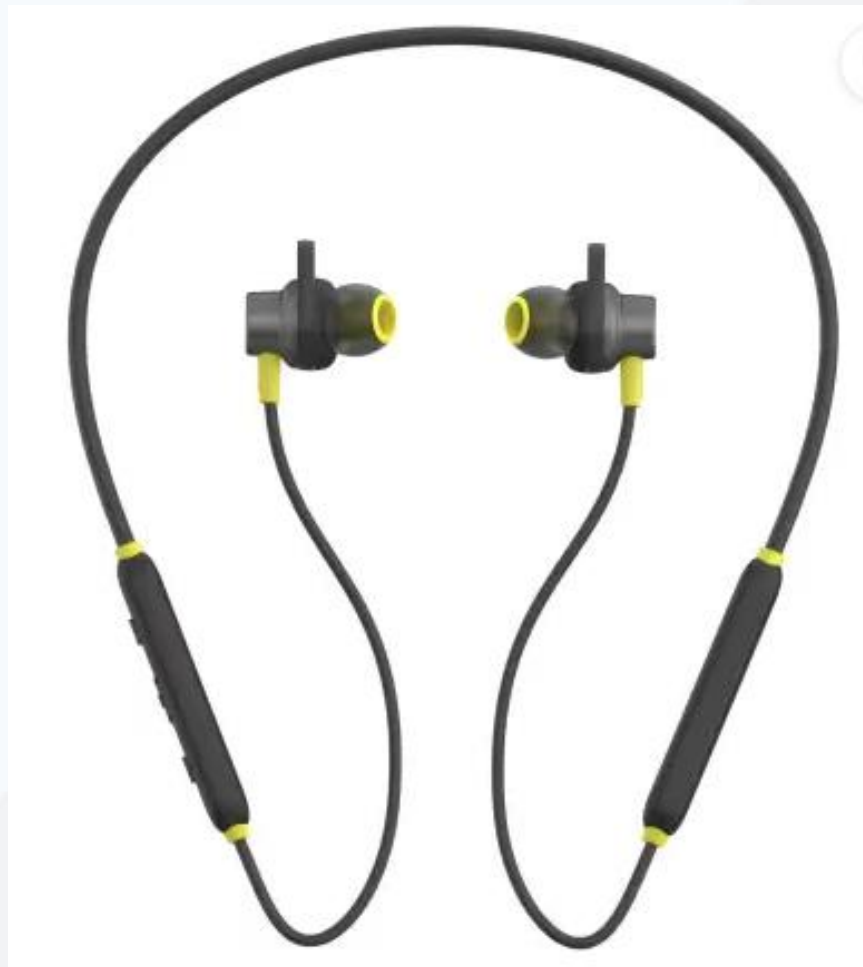

INFINITY by HARMAN Glide N120 Neckband with Advanced 12mm Drivers, Dual Equalizer, IPX5 Sweatproof Bluetooth

With Mic:Yes
Bluetooth version: 5
Wireless range: 15 m
Battery life: 7 hr | Charging time: 1.5 hour
Premium Metal Earbuds
Dual Equalizer Modes for Normal & Deep Bass output
Hands-Free Calling with 3 Button Remote
Voice Assistant Integration