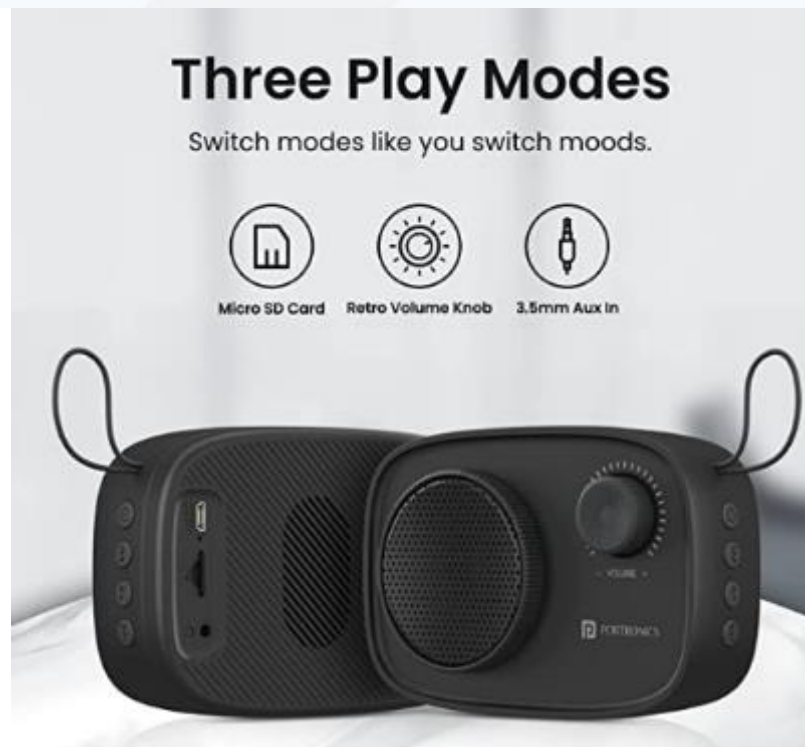

Colour Available: ●●●●

21,999

pebble

Product Description

- Small & Powerful
- Clear HD Sound
- Ultra-compact
- Easy Carry Design
- In-built FM with Micro SD slot
- Water & Dust Resistant
- Memory Card Slot: Yes
- Configuration: Stereo
- Power Source: USB Chargeable
- Power Output (RMS): 5 W
- Frequency Response: 20Hz-20KHz
- Compatible Devices: Mobile, Computer, Tablet etc.
- Battery: Rechargeable Li-polymer

Portronics Pixel 2 Wireless Bluetooth Portable Speaker with Micro SD, 3.5mm Aux, 3W Output, Retro Volume Knob(Black)

[MISSING THE RETRO “GOLD” ERA SPEAKERS]: The age of the radio box was a golden one and definitely makes us nostalgic. Those radio boxes were not only unique but also were a constant source of entertainment. And if you ever owned a Walkman you surely might be missing the hi-res audio!