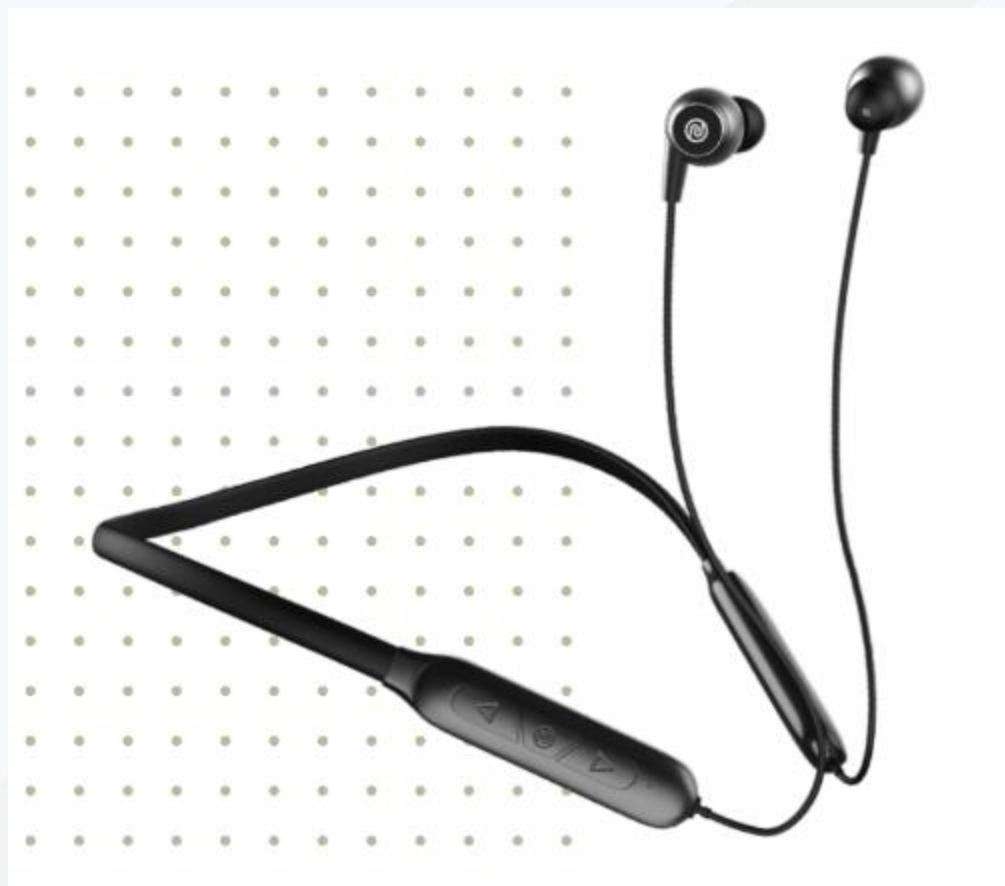

Noise Nerve BLUETOOTH NECKBAND

- •Up to 25-hour playtime: The entertainment doesn't stop with up to 25 hours of playtime.
- •Instacharge: Power up instantly with up to 10 hours of playtime in just 10mins of charging.
- •Environmental Sound Reduction: No matter where you are, enjoy distraction free conversations with ESR.
- •10mm speaker driver: The 10mm speaker driver ensures that you get an immersive and powerful audio experience.
- •IPX5 water resistance: Keep your device protected from splashes, dust and moisture at all times.
- •Bluetooth v5.2: Get seamless, lag-free connectivity across all your audio needs.