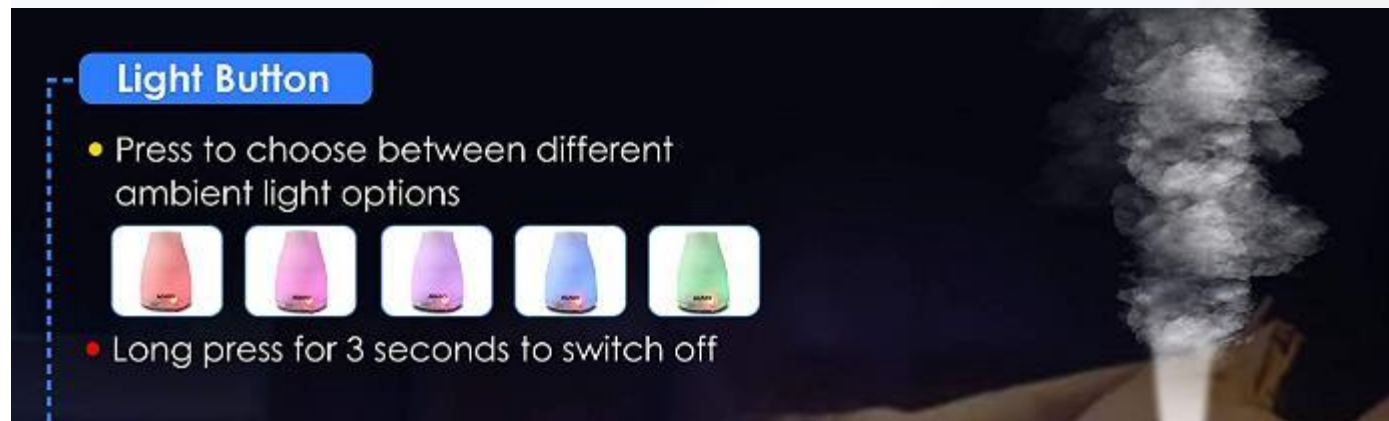

- Long press for 3 seconds to switch off