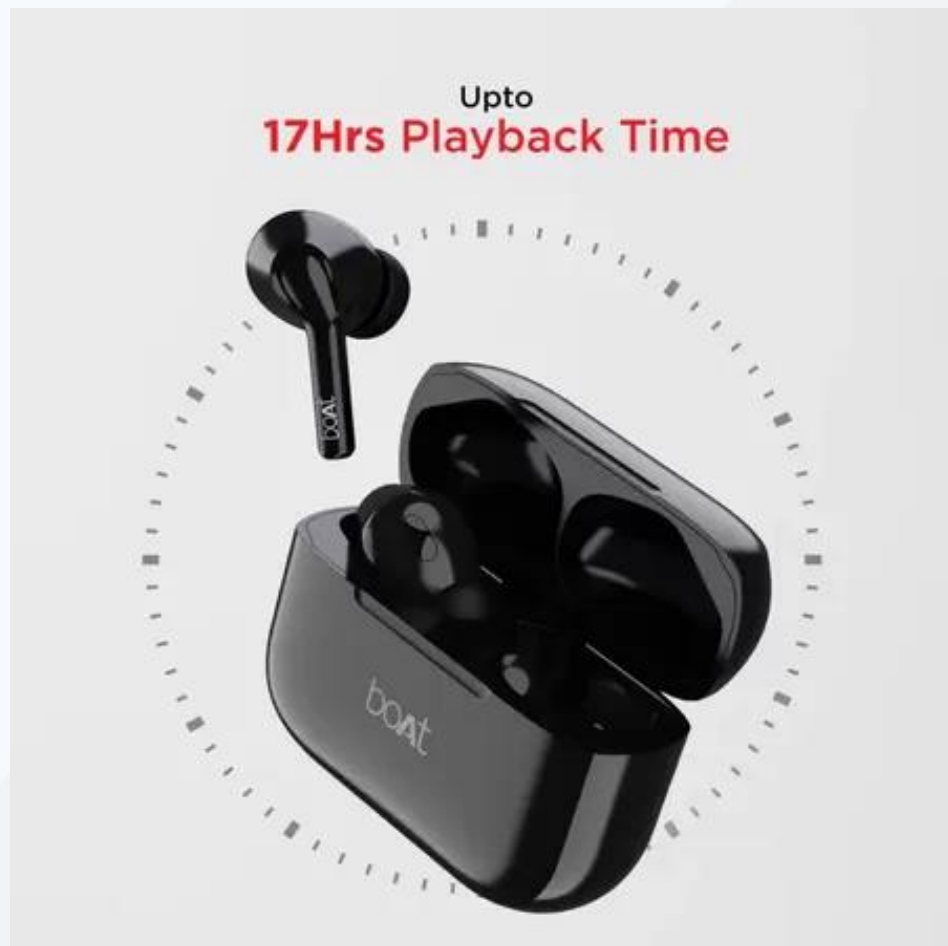

Boat Airdopes 163/ 161 With ASAP Charge, 10mm Drivers and 17 Hours Playback Bluetooth TWS

With Mic: Yes
Bluetooth version: 5.1
Battery life: 40 Hours
Wireless Range: 10m
Battery Time: up to 40 Hours
ASAP Charge: 5 mins = 90 mins
10mm Drivers
IPX5 Water & Sweat Resistance