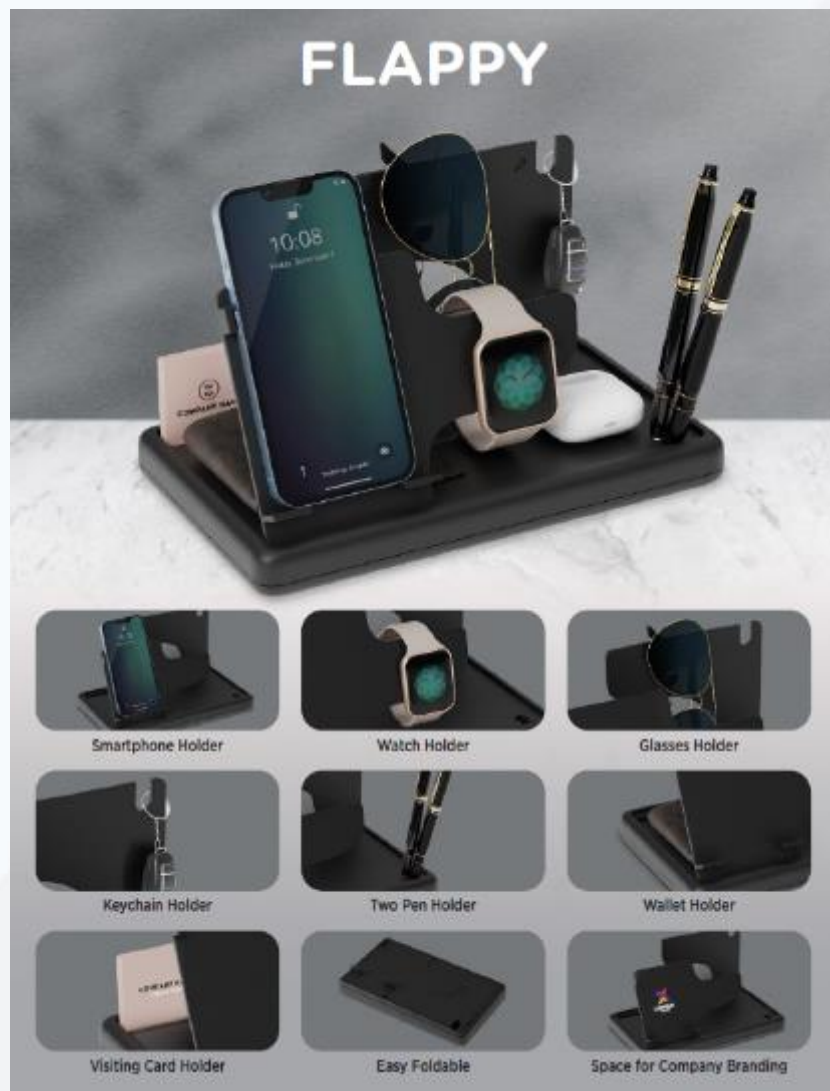

Urban Gear Desklite 4 In 1 Desk Lamp with Stationary Lamp

Product Feature : – 11.5 x 11.5 x 34.5 cm

- Touch LED Desk Lamp
- Built in Mobile Stand
- Stationary / Pen Holder
- Adjustable Goose Neck
- Built-in Battery

Brand Urban Gear

HSNCode 00000000

Xech LED T2 C Desk Lamp with Pen Stand

- Multifunctional LED Table Lamp with Bluetooth Speaker
- It comes with a Pen Stand Holder which doubles up as a Plant Pot Holder too. It comes with its very own micro greens starter kit that allows you to grow succulents right out of the box
- T2S Table lamp is ideal of students who study for long hours thanks to the energy efficient LEDs which offer flicker free illumination.
- Its comes with a dense rechargeable battery that offers upto 6 hours of lighting (Depends on the intensity of the setting you use it on).
- The Table lamp comes with a Bluetooth Speaker that has TF Card, USB Drive and in-built Radio

EO Brand Flappy Multipurpose Desktop Organizer

- MULTIFUNCTIONAL DESK ORGANISER: Flappy is a versatile and stylish desk organiser that offers a range of features to keep your everyday essentials within reach and your desk clutter-free.
- SMARTPHONE HOLDER: Keep your phone upright and within easy reach with Flappy's smartphone stand. Never miss a call or message again!
- WATCH STAND: Keep track of the time with Flappy's watch stand. Ensure your watch is always within reach.
- GLASSES & KEYCHAIN HOLDER: Keep your accessories safe and easily accessible with Flappy's sunglasses holder and keychain holder.
- FOLDABLE & CONVENIENT DESIGN: Flappy features folding flaps that make it easy to transport and store when not in use. Take your desk organiser with you on the go and stay organised no matter where you are!
- GREAT FOR CORPORATE GIFTING: With its large branding space, Flappy is the perfect corporate gift for employees and clients. Promote your brand and spread the word about your business.