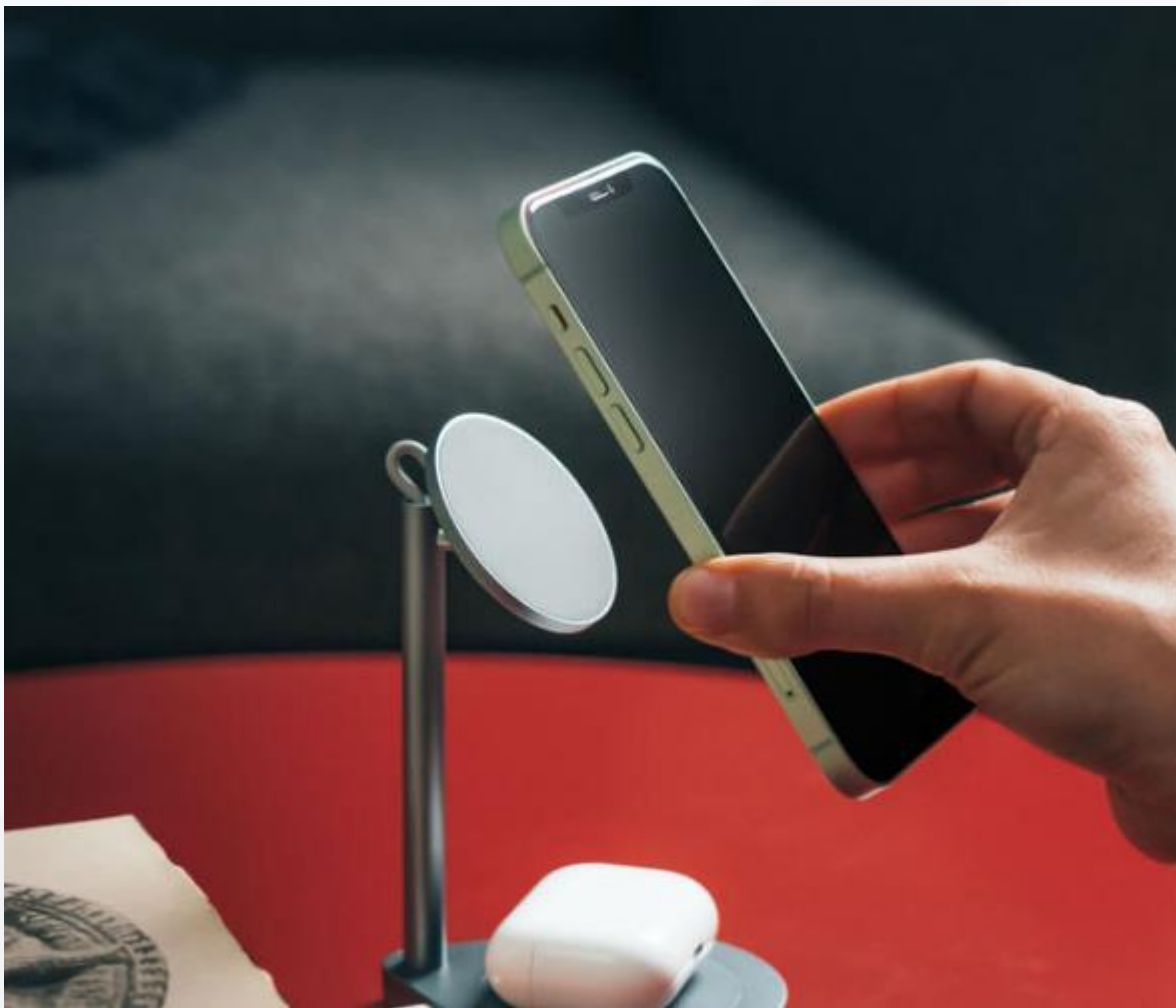

DailyObjects SURGE™ 2-In-1 Universal Magnetic Wireless Charging Station (18W)

- DailyObjects SURGE™ 2-in-1 Universal Magnetic Wireless Charging Station is designed to charge two devices simultaneously.
- The station provides an output of upto 18W for all Qi-enabled Phones and 5W for Airpod (2nd & 3rd Gen), Airpod Pro, other Qi-enabled earbuds while using 20W adapter and above.
- A red LED light confirms that your devices are aligned and charging optimally.
- Made with premium alloy, it compliments your devices and offers one-hand detachment for easy grab and go.
- Non-slip silicone base pad with strong magnetic suction and a movable ball head on the MagSafe charger for mobile.
- Qi-certification of the charger enables auto-protection from short-circuit and other safety hazards.
- Charge in landscape or portrait mode, while enjoying full access to apps, calls, browsing and more.
- Packaging includes a USB type-c cable, a universal metallic ring and DailyObjects SURGE™ 2-in-1 Universal Magnetic Wireless Charging Station.
- Note - The charging speed depends on your device's maximum supported input and battery size.