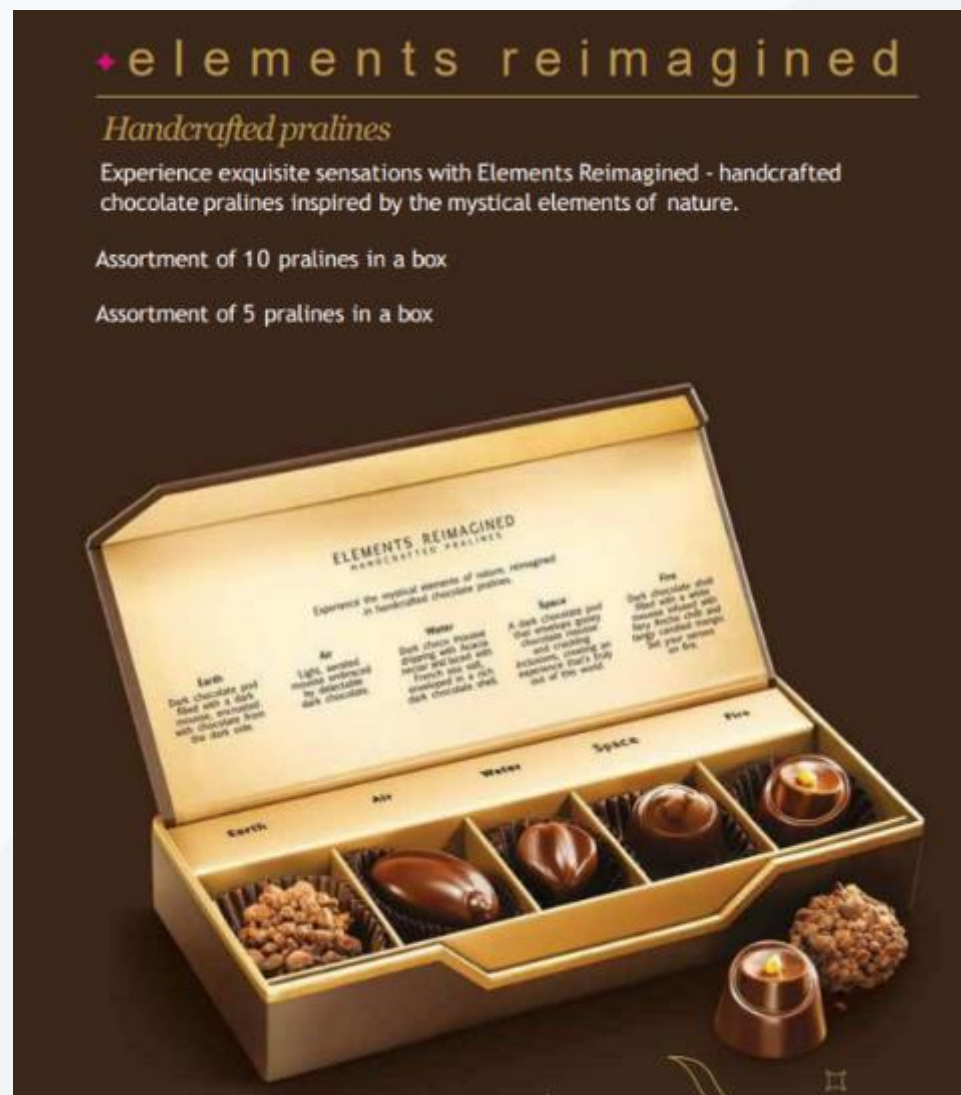

Fabelle Element Reimagined Collection – Handcrafted Pralines

- •**Main Ingredients:** Fabelle Elements Collection is made up of five different flavored pralines inspired by the elements such as Earth, Air, Fire, Wood and Water. An outer chocolate shell is filled with a delightful centre that contains exciting flavors and textures.
- •**Suitable For:** A The Fabelle Elements Collection is a perfect indulgence for chocolate connoisseurs who seek out bold new interpretations of the art of chocolate making. It is a luxurious product, crafted brilliantly by skilled artisans with ingredients sourced carefully from different parts of the world. Fabelle Exquisite Chocolates are created for consumers who love to push the envelope beyond ordinary.
- •**Usage:** A Bring joy and celebration to your family and friends with a box of Fabelle Elements Collection on the most special occasions in your lives. Commemorate birthdays, anniversaries and moments of happiness by presenting your loved ones with Fabelle Elements Collection. Make it the most exceptional Diwali chocolate gift this festive season.