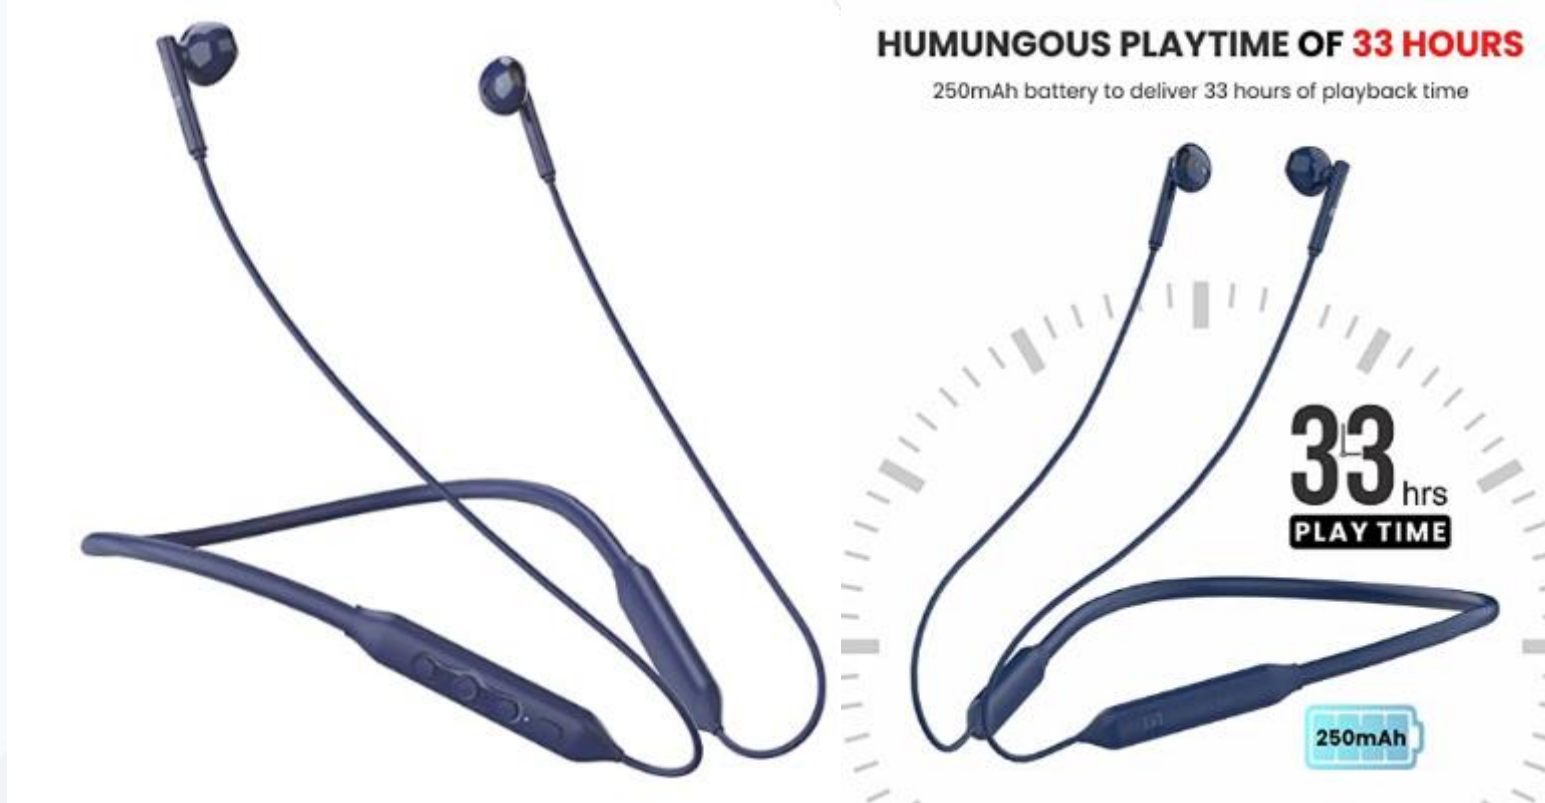

Portronics Harmonics Z5 Wireless Bluetooth Stereo Headset with 33Hrs Playtime, Double EQ Mode, 14.2 mm Dynamic Drivers, Click Action Buttons(Blue)

[HUMUNGOUS PLAYTIME] : Achieve enormous playtime of 33 hours with the Harmonics Z5 wireless earphones. With its humungous long-lasting battery of 250mAh, use it anytime and anywhere and enjoy the music non-stop.

[DUAL EQ MODES] : No matter what sound type you seek, Harmonics Z5 allows you to achieve the desired sound output with its Dual EQ modes - Base mode and Music mode. Switch to your desired EQ mode with just a click.

[TYPE-C PORT FOR FASTER CHARGING] : Easy and fast charging with the Type-C charging port of the Harmonics Z5 neckband. Charge these wireless earphones for just 10 minutes and get a playback time of 10 hours.

[14.2 MM DYNAMIC DRIVERS] : Harmonics Z5 comes with 14.2 mm dynamic drivers to enhance the audio output of the earbuds. Experience booming bass and sharp sound quality like never before with these wireless earphones.