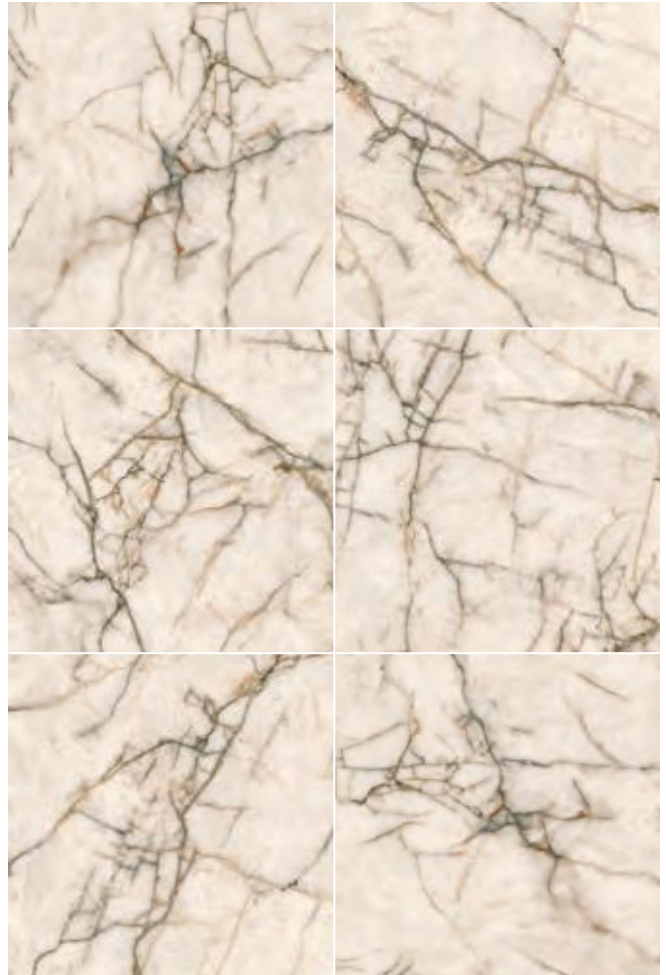

9 MM

0011765

120x120 Lux Rett
60x120 Lux Rett

0011779
0011787