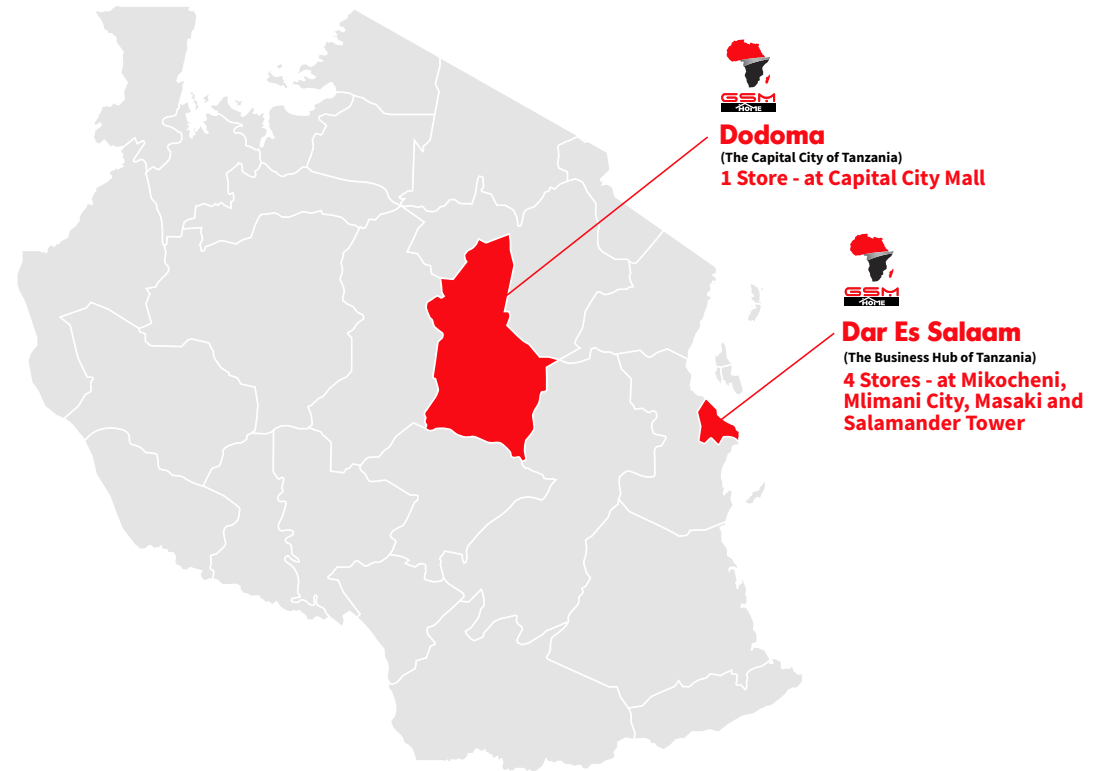

OUR STORES

GSM Home brand operates a total of five (5) stores in Tanzania (4 in Dar Es Salaam and 1 in Dodoma). It employs over 100 passionate staff who works hard to support the business mission to create trends and deliver products and service innovations into the market.

We deliver an exceptional customer experience through well-curated showrooms, free interior design support, and friendly service.

05
SHOWROOMS

100+
STAFFS