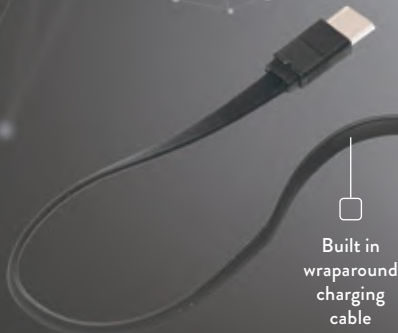

Size: 92 x 78mm . Full Colour: 60 x 60mm

MOQ: 25pcs

Magnetic wireless power bank

THE **nova** RANGE

ZC1005

NEW

Wireless charging for Qi enabled phones, earbuds and the Apple Watch

Built in wraparound charging cable