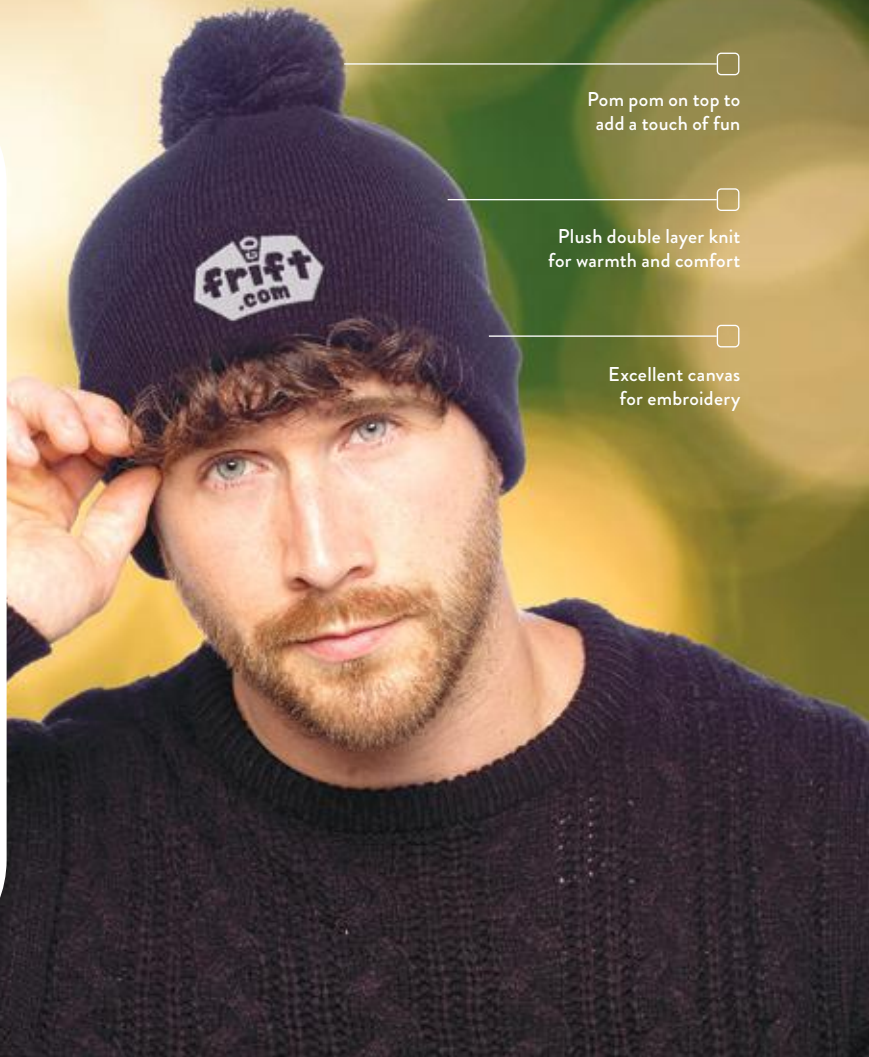

Get Ahead!

Promotional headwear is going places

From classic beanies to branded caps, promotional headwear delivers warmth, comfort, and visibility all year round.

Designed to keep your brand visible, recognisable, and right on trend.

Pom pom on top to add a touch of fun

Plush double layer knit for warmth and comfort

Excellent canvas for embroidery

CLOTHING & HEADWEAR

156

- HEADWEAR 156
- ACCESSORIES 162
- POLOS 164
- T-SHIRTS 167
- HOODIES & SWEATS 171
- JACKETS & COATS 174

NEW TF TOM FRANKS

CF1017 POM POM BEANIE

Featuring a plush double-layer knit for added warmth and comfort, this cuffed style beanie makes an excellent canvas for embroidery and the pom pom on top adds a fun touch.

Fabric: 100% Acrylic
Embroidery Area: 50 x 50mm
One Size. MOQ: 10pcs

BK NBL