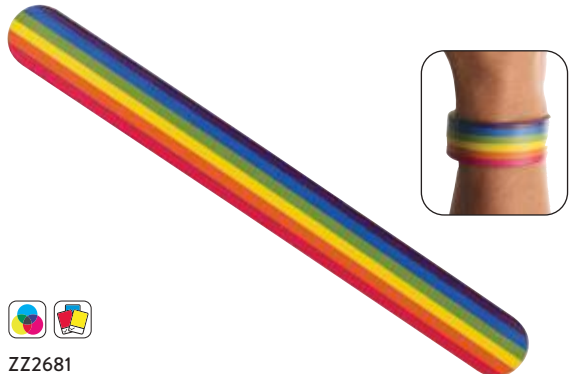

ZF0050
WRIST SWEATBAND

Singular towelling material, elasticated wrist sweatband. Pricing includes a 5000 stitch embroidery. Available in 13 colours.
Size: 80 x 80mm . Embroidery: 40 x 40mm
MOQ: 500pcs

ZZ2681
SNAP BANDS