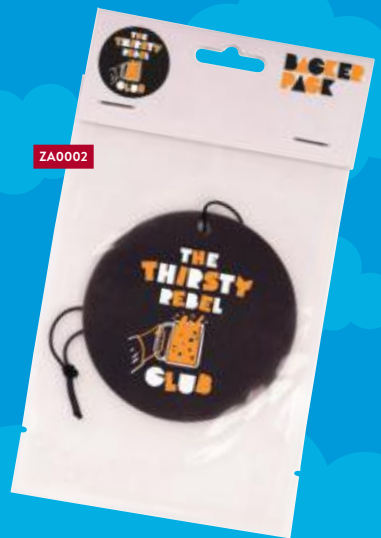

ZA0001

ZA0002

stay fresh

NEW

**ZZ2840
MAGNETIC TOOL
WRISTBAND**

Adjustable polyester wristband with hook and loop fastening and powerful magnets to hold screws, nuts and bolts. Includes 1 colour print.
Size: 370 x 100mm
Print: 50 x 18mm
Certs: REACH
MOQ: 100pcs