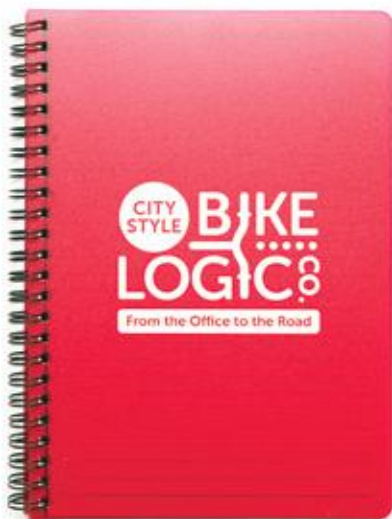

QS0279
A5 REYNOLDS NOTEBOOK
A5 spiral bound notebook with coloured flexible plastic cover and 70 lined white sheets.
Size: 210 x 155 x 7mm . Print: 190 x 115mm
MOQ: 25pcs