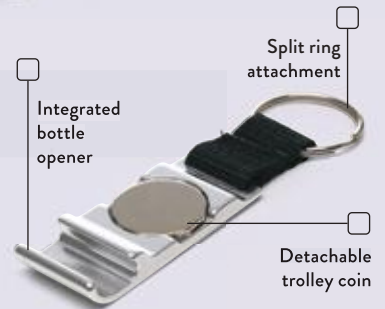

**EC0082
RALLI BOTTLE OPENER KEYRING**

Metal bottle/can opener with split ring attachment.

Size: 65 x 10 x 14mm . Engrave: 45 x 9mm

MOQ: 25pcs