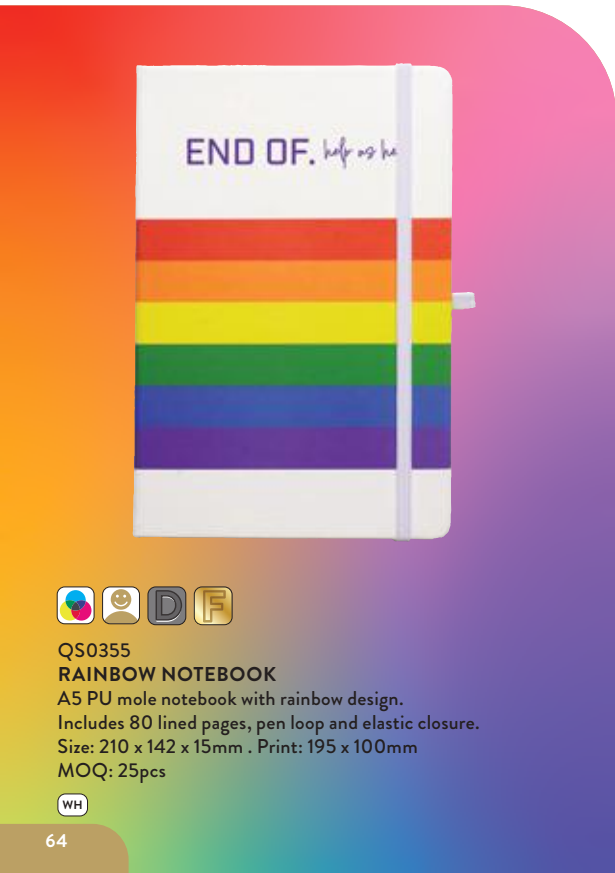

QS0355
RAINBOW NOTEBOOK
 A5 PU mole notebook with rainbow design.
 Includes 80 lined pages, pen loop and elastic closure.
 Size: 210 x 142 x 15mm . Print: 195 x 100mm
 MOQ: 25pcs

QS0555
A5 MAXI MOLE NOTEBOOK
 A5 PU soft finish 160 sheet lined notebook with bookmark, pocket, pen loop and elasticated close. Also available as a duo.
 Size: 210 x 142 x 24mm . Print: 200 x 90mm
 MOQ: 25pcs