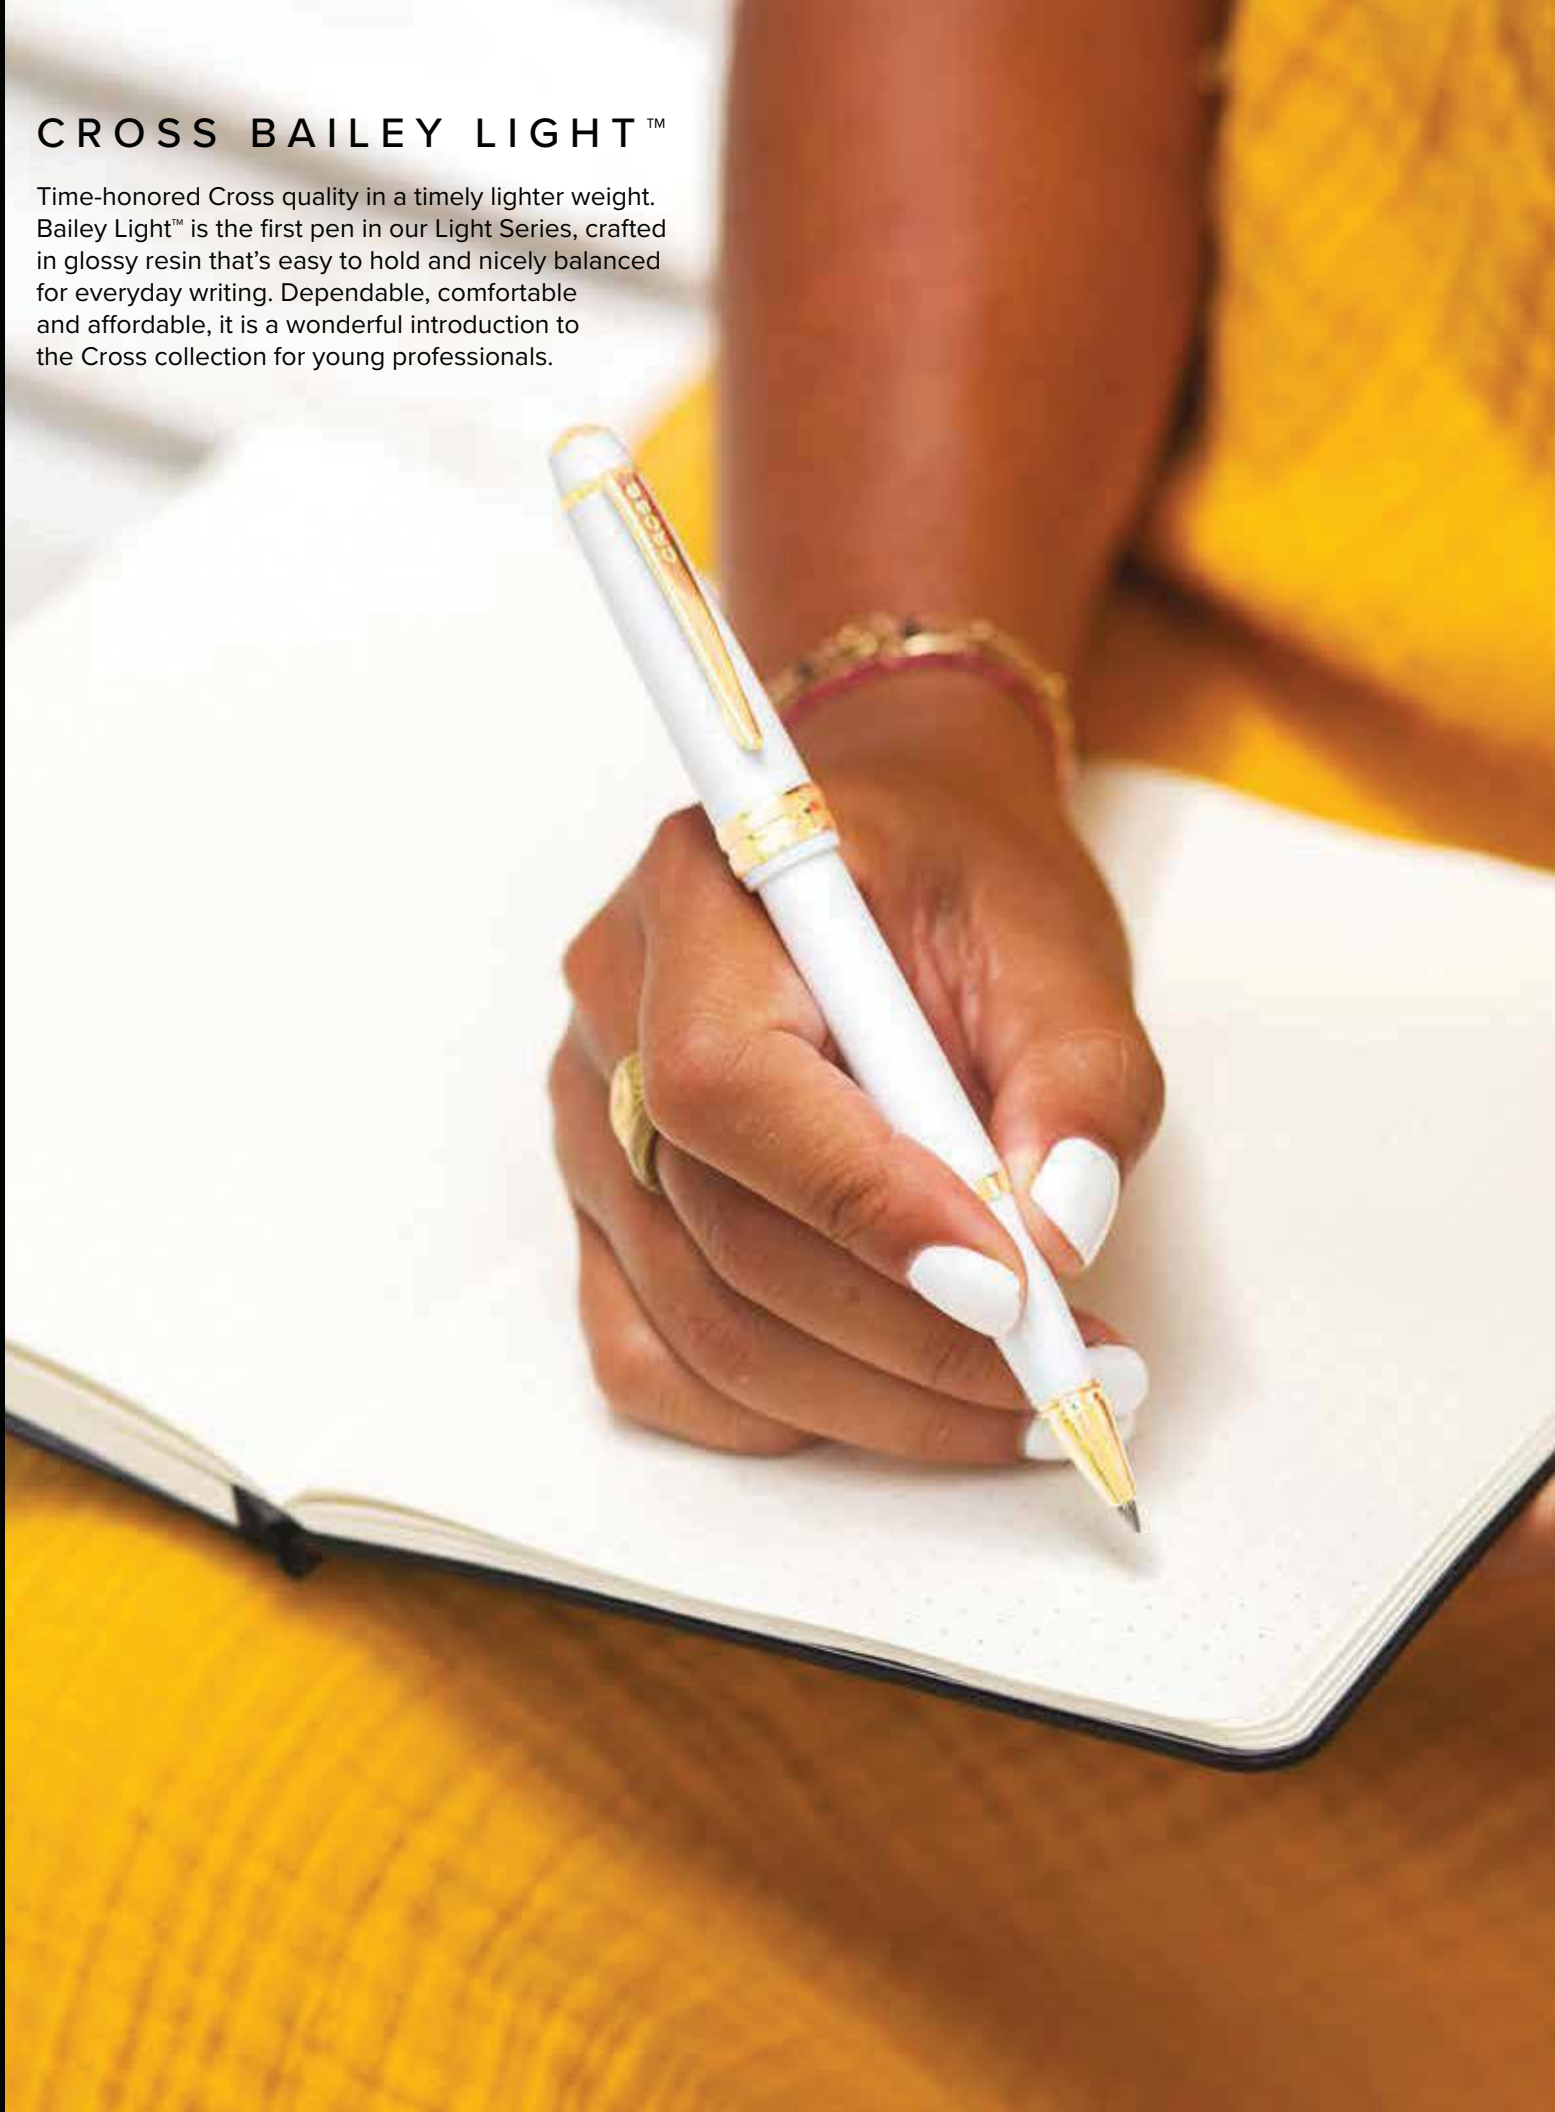

A pen of one's own is an essential tool in today's workplace. Choose one your team and clients will be proud to use.

CROSS BAILEY LIGHT™

Time-honored Cross quality in a timely lighter weight. Bailey Light™ is the first pen in our Light Series, crafted in glossy resin that's easy to hold and nicely balanced for everyday writing. Dependable, comfortable and affordable, it is a wonderful introduction to the Cross collection for young professionals.