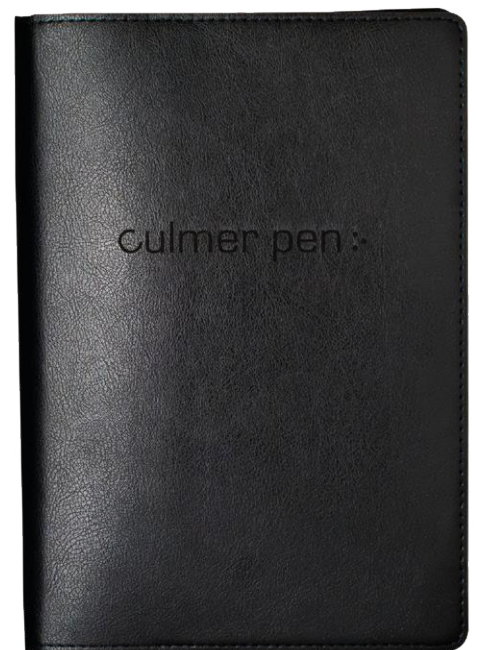

VENDA

Writing Set with Ink

VEN-6BLK

The luxurious set includes the Venda fountain pen, roller ball and ball pen with a 30ml bottle of ink in midnight blue and fountain pen convertor. Ideal for discovering or rediscovering the art of handwriting. Pricing includes laser engraving on all 3 writing instruments.

	24	50	100	250	500
Venda Writing Set with Ink	48.00	47.50	47.00	46.50	46.00

5C

SPIRE

Ball Pen & Journal

Compact and Slender Yet Perfectly Balanced.
 Subtle Engineered Ridges Add Flair.

Features: Solid Brass Base, Twist Mechanism Ball Pen, Spring Loaded Clip in Anodized Finishes of Black & Blue
 Standard Packaging: Black Triangular Box
 Optional Decoration on the Box: One Colour Imprint \$0.95 (G) per piece + \$95 (G) Plate Charge
 Refill: Superior Quality Parker-Type with Medium Blue Ink
 Laser Engraving: On the Cap Shiny Silver
 Engraving Area: 1 1/2" x 1/4"
 Set Up Charge: \$90 (G)

	50	100	250	500	1000
Ball Pen	10.95	10.70	10.45	10.20	9.95
					5C
	24	50	100	250	500
Journal	17.95	17.70	17.45	17.20	16.95
					5C

The Spire 5.5 x 8.5 Soft Bound Refillable Journal features a thermo PU soft cover with 100 pages/100gr of lined, white paper, ribbon page marker, and pen loop.