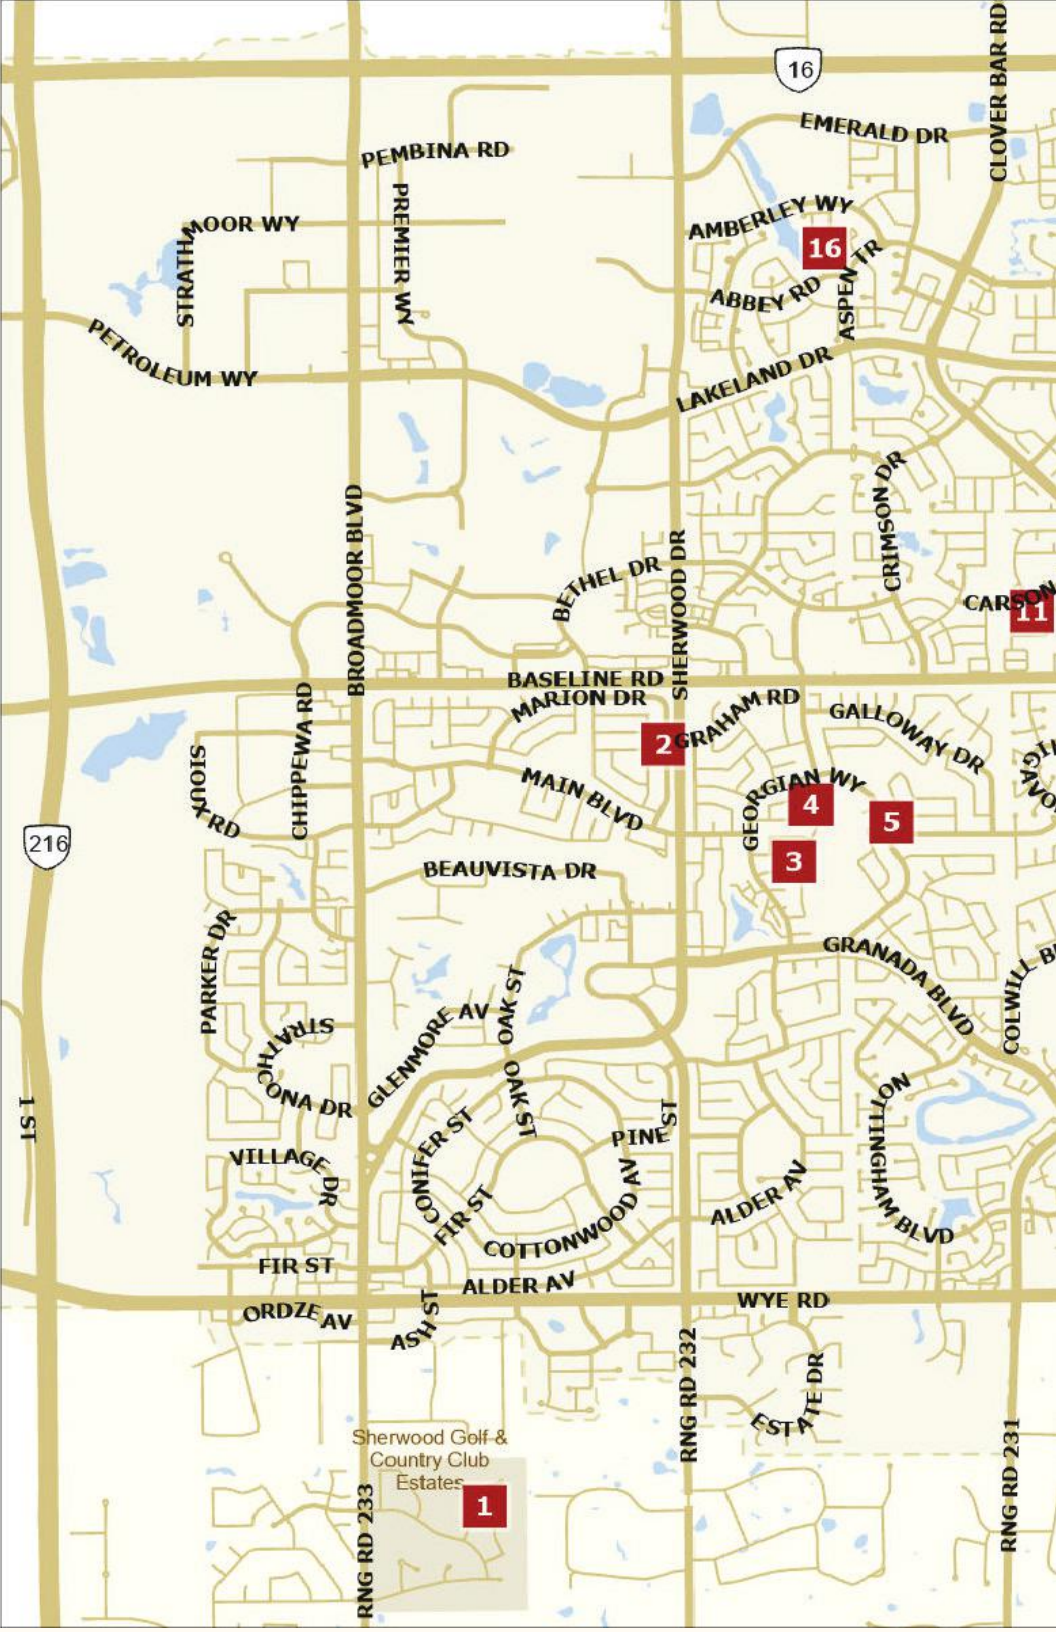

16

216

I-216

PEMBINA RD

EMERALD DR

CLOVER BAR RD

STRATHMOOR WY

PREMIER WY

AMBERLEY WY

16

ABBAY RD

ASPEN TR

PETROLEUM WY

LAKELAND DR

BROADMOOR BLVD

BETHEL DR

SHERWOOD DR

CRIMSON DR

CARSON

11

BASELINE RD
MARION DR

GRAHAM RD

GALLOWAY DR

ILLINOIS RD

CHIPPEWA RD

MAIN BLVD

GEORGIAN WY

4

5

216

BEAUVISTA DR

GRANADA BLVD

PARKER DR

CHICAGO DR

GLENMORE AV
OAK ST

PINE ST

NOTTINGHAM BLVD

COLWILL BLVD

VILLAGE DR

CONIFER ST
FIR ST

COTTONWOOD AV

ALDER AV

FIR ST

ALDER AV

WYE RD

ORDZE AV

ASH ST

RNG RD 232

ESTATE DR

Sherwood Golf & Country Club Estates

1

RNG RD 233

RNG RD 231