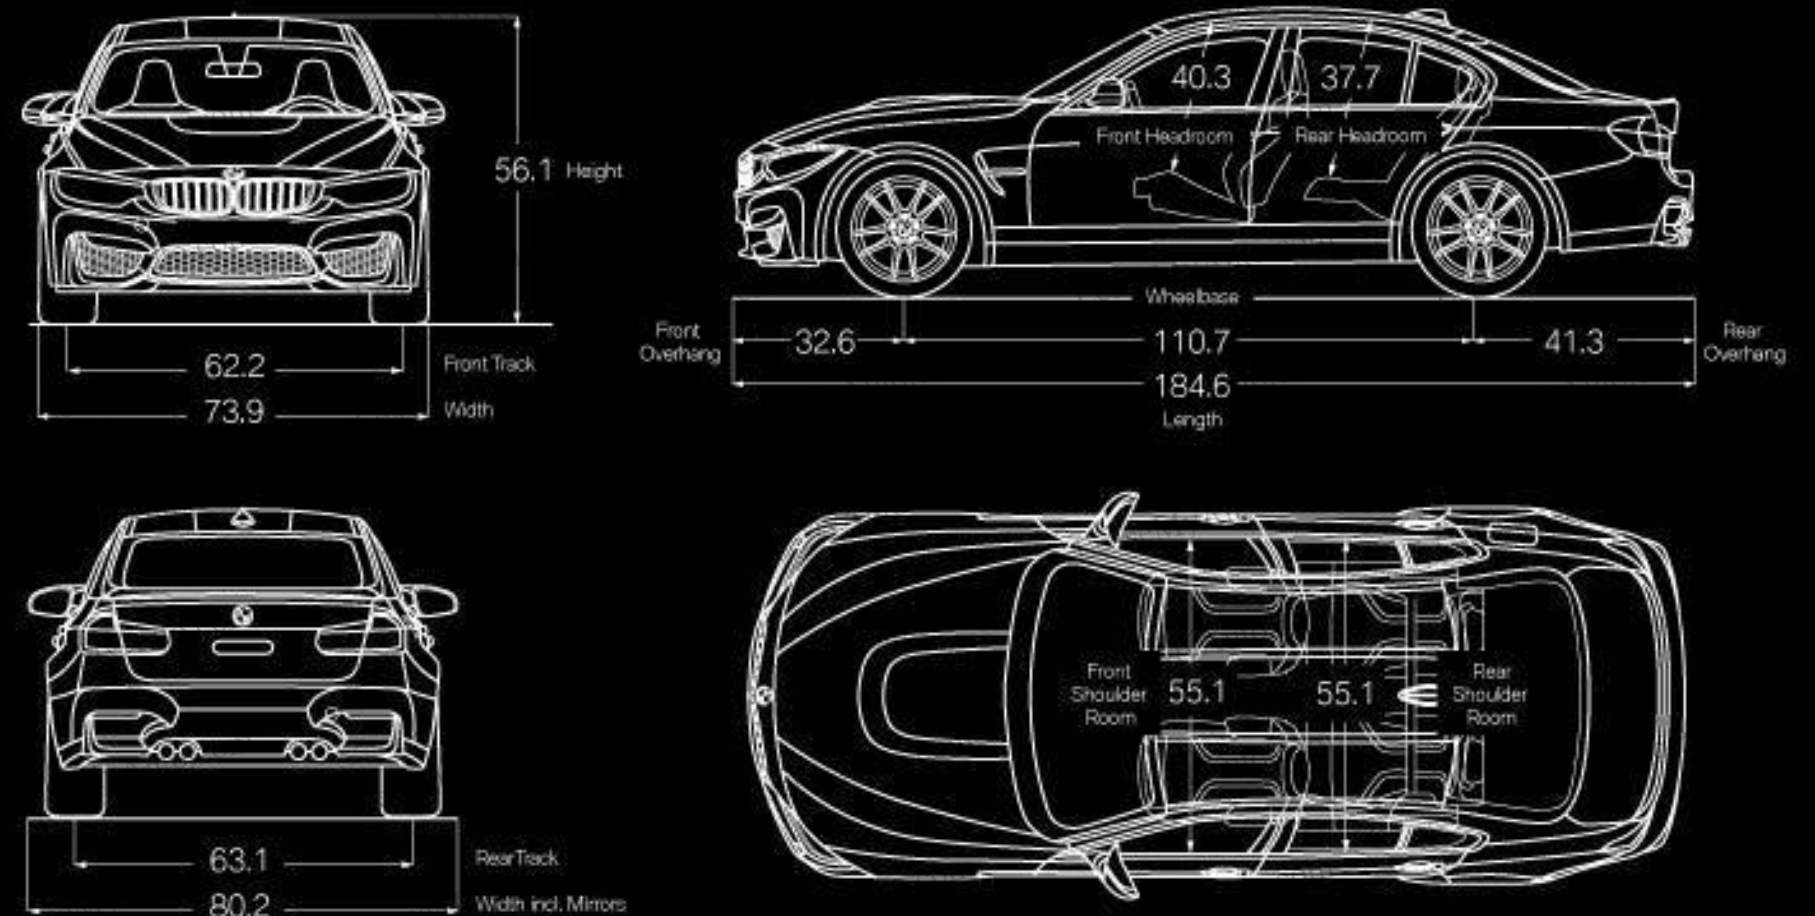

M3 SEDAN

TECHNICAL DATA

ENGINE	3.0-liter M TwinPower Turbo inline 6-cylinder
OUTPUT @ RPM	425 hp @ 5500-7300 / 406 lb-ft @ 1850-5500
0-60 MPH (sec) ¹	3.9 [4.1]
CITY / HIGHWAY / COMBINED MPG	17/24/19 [17/26/20]

All dimensions in technical drawings are given in inches.

Figures in [] refer to vehicles with manual transmission. Figures subject to change. Not all packages available in all models. Please visit your BMW Retailer or bmwusa.com for the most up-to-date information.