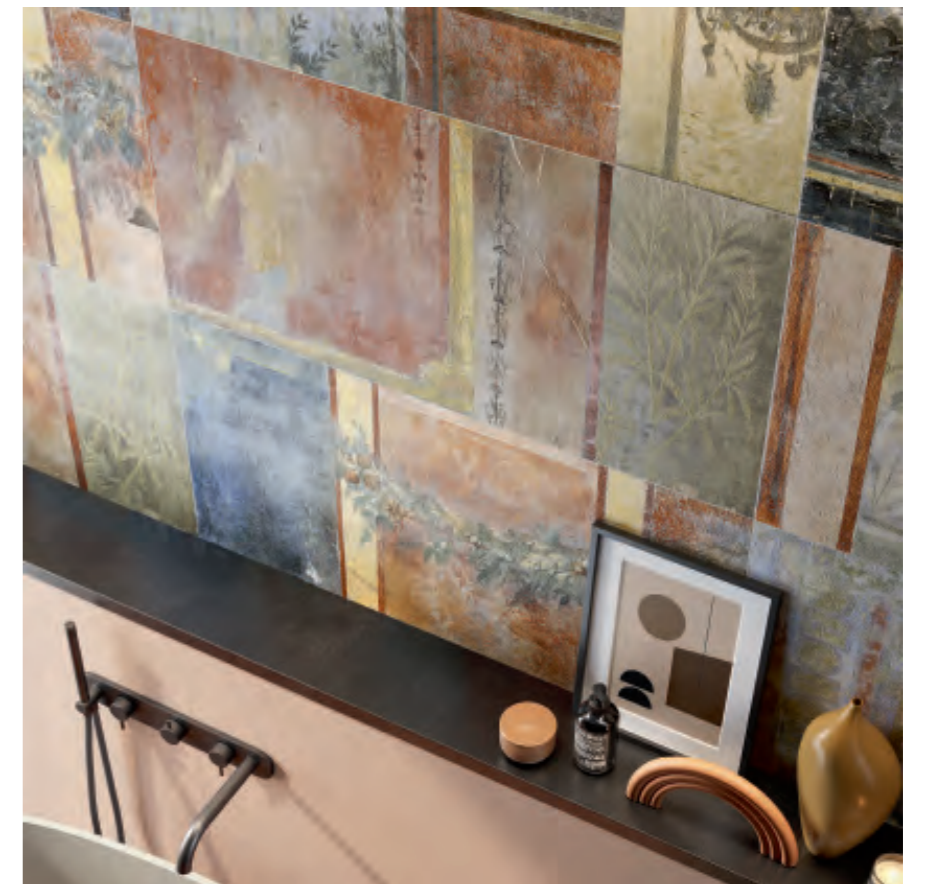

WASH BASIN TOP
GARDENIA SLAB CEPPLO DI GRÈ 162x324