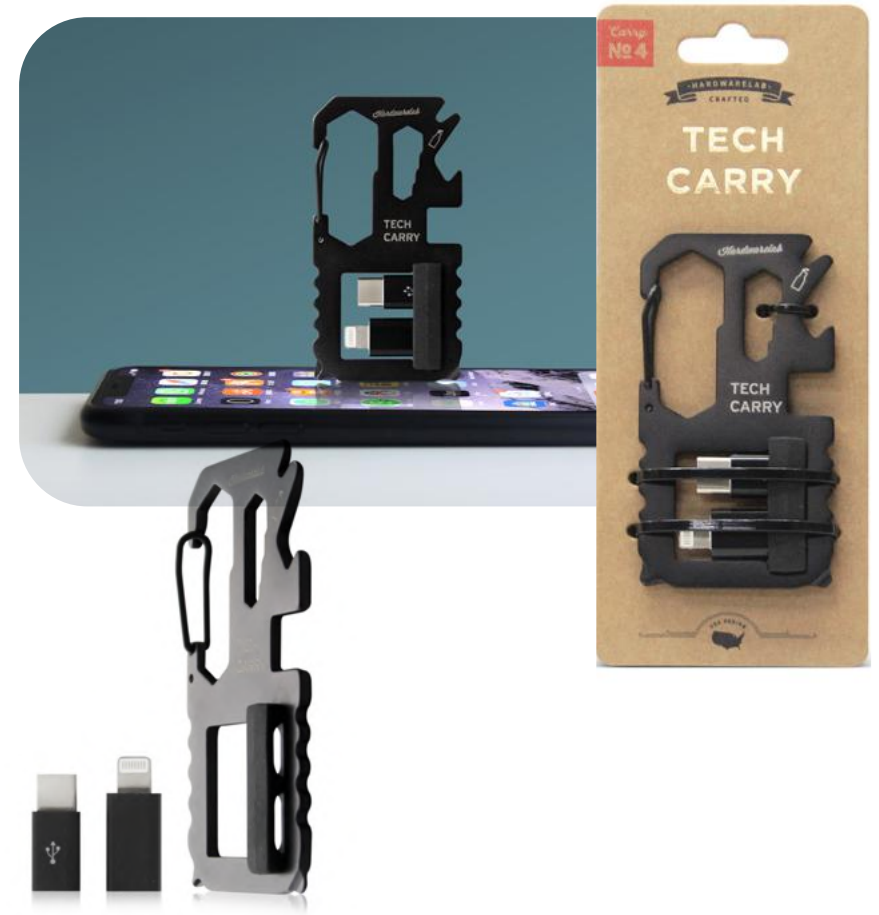

SPIKE DOG TAG MULTI-TOOL BLACK

HW1910

Spike Dog Tag Multi-tool features a screwdriver, bottle opener, allen key wrench, dog tag with chain.

COPPER COATED FLASK

HW1609

Flask of 6oz/170ml capacity, made from copper plated food grade stainless steel.

GEMINI WEARABLE TOOL BLACK

HW1812

Gemini Wearable Tool featuring a bottle opener, screwdriver, spoke, ruler and allen key wrench.

MULTI-TOOL BLACK

HW1813

Multi Tool – moveable arm with bottle opener, ruler, flat screwdriver, 2 built-in bits, allen key wrench, phone holder, carabineer, butterfly wrench and spoke.

MONEY CLIP BLACK

HW1701

Money Clip features a money clip, bottle opener, pry, butterfly wrench, allen key wrench, spoke, ruler.

12-IN-1 FOLDING MULTI-TOOL

HW1810

12 in 1 Folding Multi Tool – 2/2.5/3/4/5/6mm, PH2, flat 5, corkscrew, spoke wrench, 14/15G and bottle opener.

BLACK FOLDABLE SCISSORS

HW2004

Foldable Scissors featuring a bottle opener, scissors, screwdriver, allen key wrench, phone holder and carabineer.

TECH CARRY BLACK

HW2013

Tech Carry featuring a bottle opener, pry, screwdriver, allen key wrench, phone holder, carabineer, Micro to Type-C adapter, Type-C to Lighting adapter.