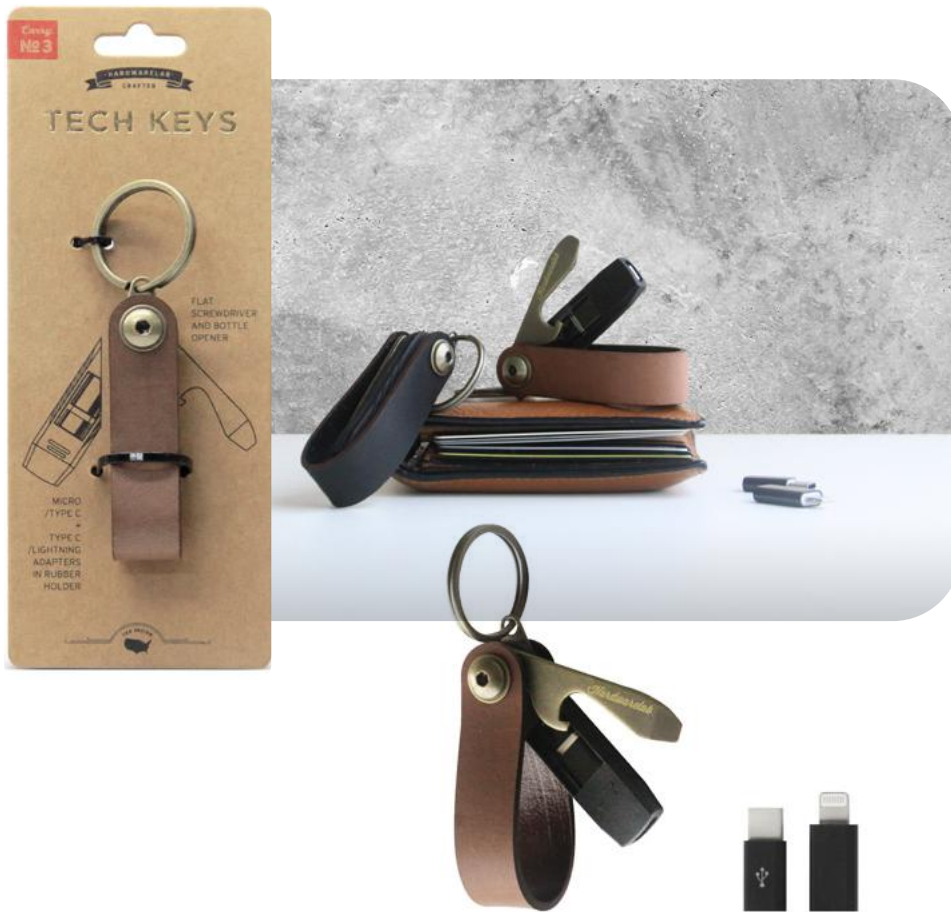

SPIKE DOG TAG MULTI-TOOL BLACK

HW1910

Spike Dog Tag Multi-tool features a screwdriver, bottle opener, allen key wrench, dog tag with chain.

COPPER COATED FLASK

HW1609

Flask of 6oz/170ml capacity, made from copper plated food grade stainless steel.

GEMINI WEARABLE TOOL BLACK

HW1812

Gemini Wearable Tool featuring a bottle opener, screwdriver, spoke, ruler and allen key wrench.

MULTI-TOOL BLACK

HW1813

Multi Tool – moveable arm with bottle opener, ruler, flat screwdriver, 2 built-in bits, allen key wrench, phone holder, carabineer, butterfly wrench and spoke.

Leather Tagged Tech Keys – Micro to Type-C adapter, Type-C to Lightning adapter, flat screw driver and bottle opener.

WOODEN STUBBY SCREWDRIVER BIT

HW2016

Wooden Stubby Screwdriver Bit featuring a beech ratchet handle, dual direction lock and double sided bit.

MONEY CLIP BLACK

HW1701

Money Clip features a money clip, bottle opener, pry, butterfly wrench, allen key wrench, spoke, ruler.

12-IN-1 FOLDING MULTI-TOOL

HW1810

12 in 1 Folding Multi Tool – 2/2.5/3/4/5/6mm, PH2, flat 5, corkscrew, spoke wrench, 14/15G and bottle opener.