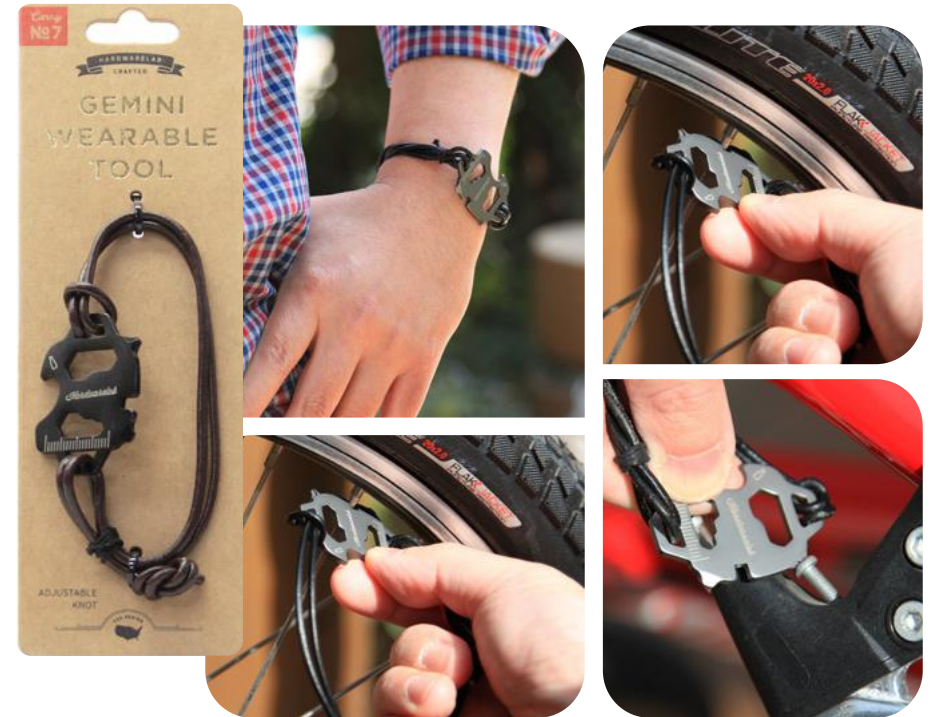

SPIKE DOG TAG MULTI-TOOL BLACK

HW1910

Spike Dog Tag Multi-tool features a screwdriver, bottle opener, allen key wrench, dog tag with chain.

COPPER COATED FLASK

HW1609

Flask of 6oz/170ml capacity, made from copper plated food grade stainless steel.

GEMINI WEARABLE TOOL BLACK

HW1812

Gemini Wearable Tool featuring a bottle opener, screwdriver, spoke, ruler and allen key wrench.

MULTI-TOOL BLACK

HW1813

Multi Tool – moveable arm with bottle opener, ruler, flat screwdriver, 2 built-in bits, allen key wrench, phone holder, carabineer, butterfly wrench and spoke.

Leather Tagged Tech Keys – Micro to Type-C adapter, Type-C to Lightning adapter, flat screw driver and bottle opener.

WOODEN STUBBY SCREWDRIVER BIT

HW2016

Wooden Stubby Screwdriver Bit featuring a beech ratchet handle, dual direction lock and double sided bit.

MONEY CLIP BLACK

HW1701

Money Clip features a money clip, bottle opener, pry, butterfly wrench, allen key wrench, spoke, ruler.

12-IN-1 FOLDING MULTI-TOOL

HW1810

12 in 1 Folding Multi Tool – 2/2.5/3/4/5/6mm, PH2, flat 5, corkscrew, spoke wrench, 14/15G and bottle opener.