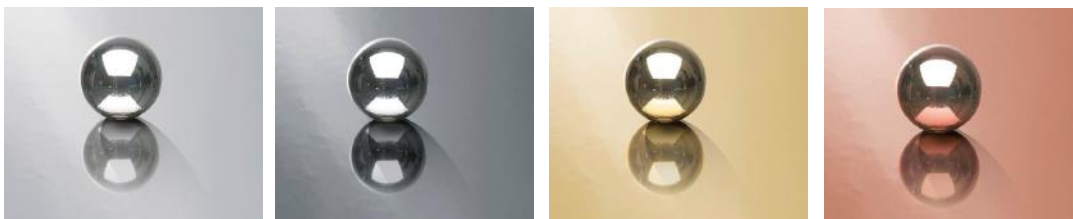

# BTC METAL LAMINATE COLLECTION

Made with real metals, these gorgeous new and tactile finishes make a dramatic statement and will leave a lasting impression.

Ideal for :

- Furniture + Interior Fitting
- Vertical grade application
- Wall Paneling
- Areas where a unique or metallic look is desired
- Doors
- Exhibition Stands
- Shopfitting

## BTC Brushed Metal

Brushed Aluminium

Brushed Stainless

Brushed Bronze

Brushed Gold

Brushed Copper

NOTE : Matching ABS Unglued Edging is available for brushed metal decors

## BTC Mirror Metal

Mirror Aluminium

Mirror Stainless

Mirror Gold

Mirror Copper