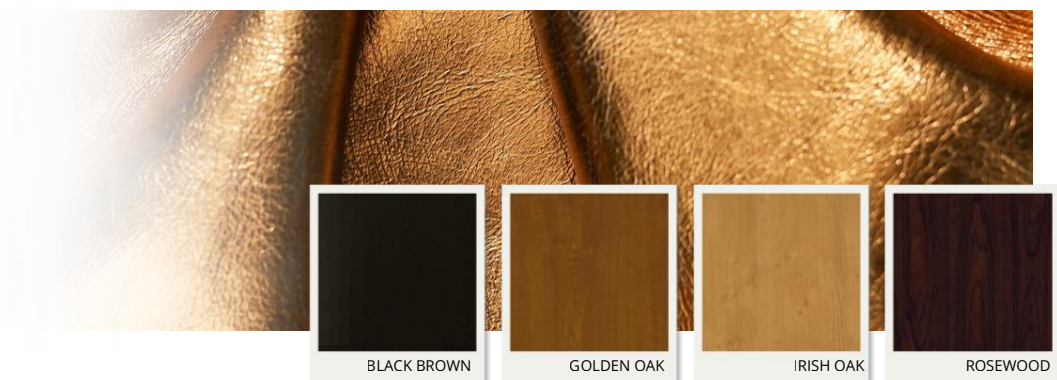

THE FINISHING TOUCHES

A wide choice of finishes, glazing designs and hardware allows you to personalise every detail and create a look that truly suits your home.

COLOUR OPTIONS

Choose from classic white, authentic wood effects or modern solid colours, with dual colour options available to complement both your interior and exterior style.

Your door can be produced in any colour you choose, with a variety of premium textured finishes available throughout our ranges.

ELEMENT COLOURS

FOREST COLOURS

INDUSTRIAL COLOURS

OUR STANDARD LINIAR COLOUR COLLECTION

WINDOWS

LINEN COLOURS

RICH COLOURS

PINE COLOURS

OUR PREMIUM LINIAR COLOUR COLLECTION

IMPERIAL COLOURS

DARK RED

DARK GREEN