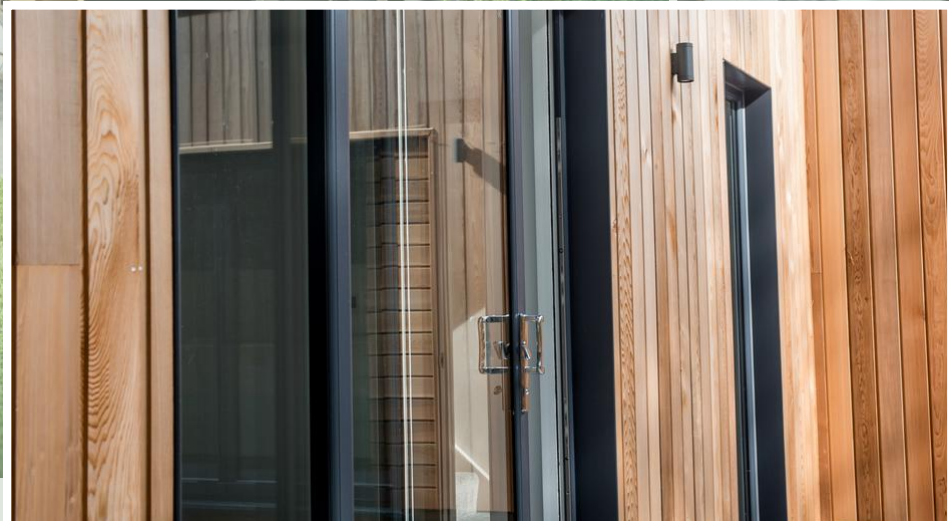

PATIO DOORS