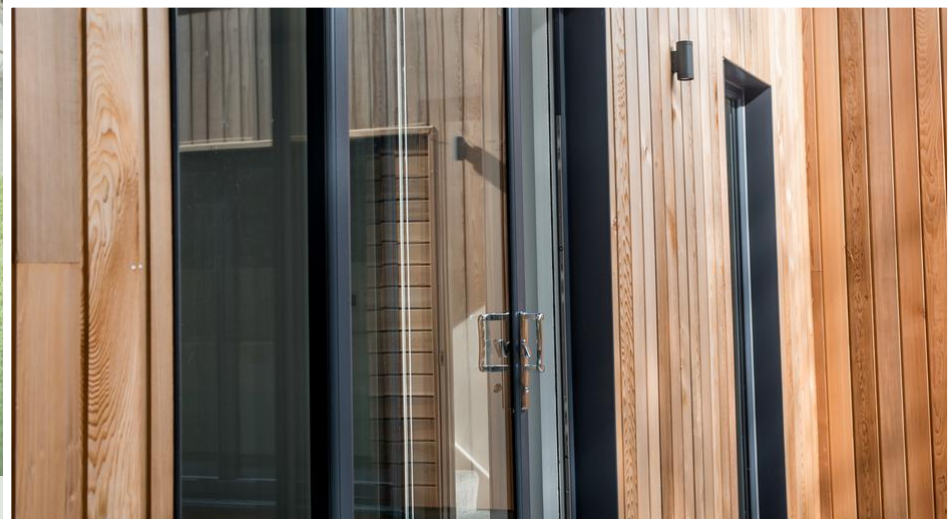

PATIO DOORS