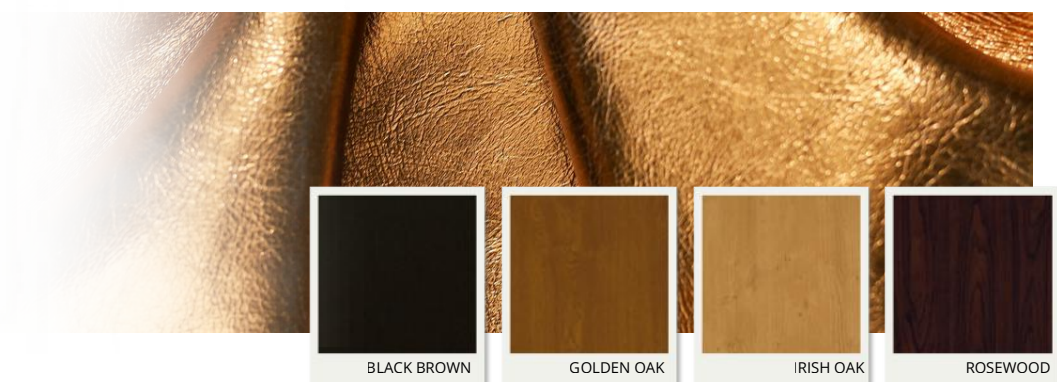

NOIR*

ROSEWOOD

AT ABBEY, YOUR DOOR, YOUR STYLE

Beyond standard collection finishes, we offer complete colour flexibility.

Your door can be produced in any colour you choose, with a variety of premium textured finishes available throughout our ranges.

ELEMENT COLOURS

FOREST COLOURS

INDUSTRIAL COLOURS

OUR STANDARD LINIAR COLOUR COLLECTION

WINDOWS

LINEN COLOURS

RICH COLOURS

PINE COLOURS

OUR PREMIUM LINIAR COLOUR COLLECTION

IMPERIAL COLOURS

DARK RED

DARK GREEN

BURGUNDY

STONE COLOURS

FLEMISH GOLD

TROMPET