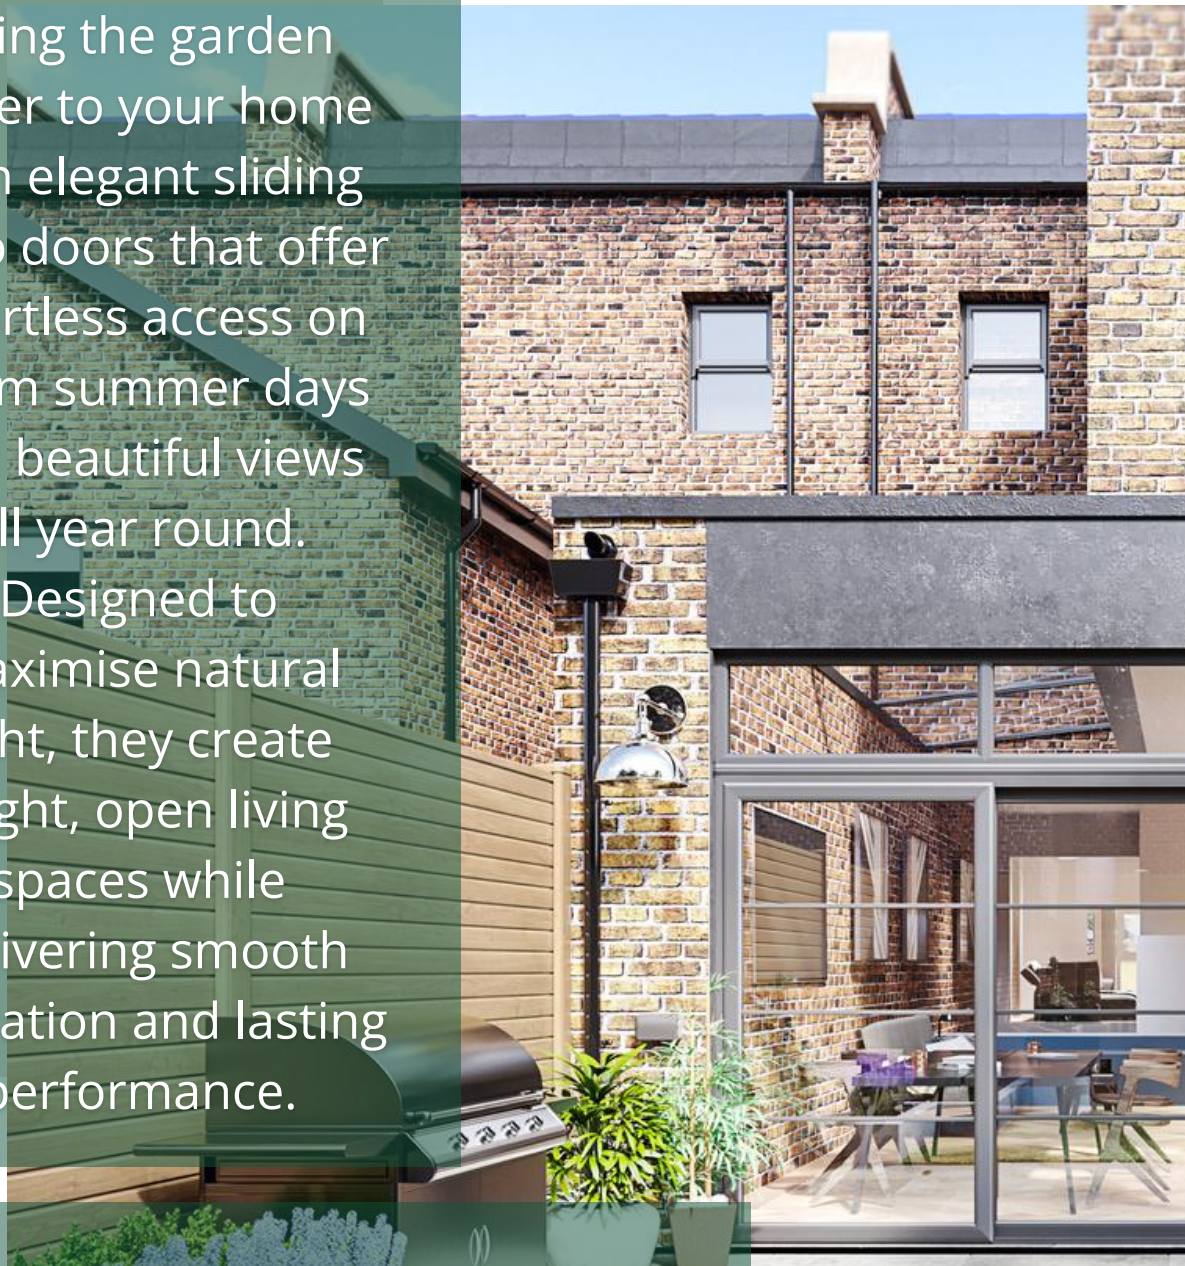

Bring the garden closer to your home with elegant sliding patio doors that offer effortless access on warm summer days and beautiful views all year round.

Designed to maximise natural light, they create bright, open living spaces while delivering smooth operation and lasting performance.

Please note: All images are for illustrative purposes only