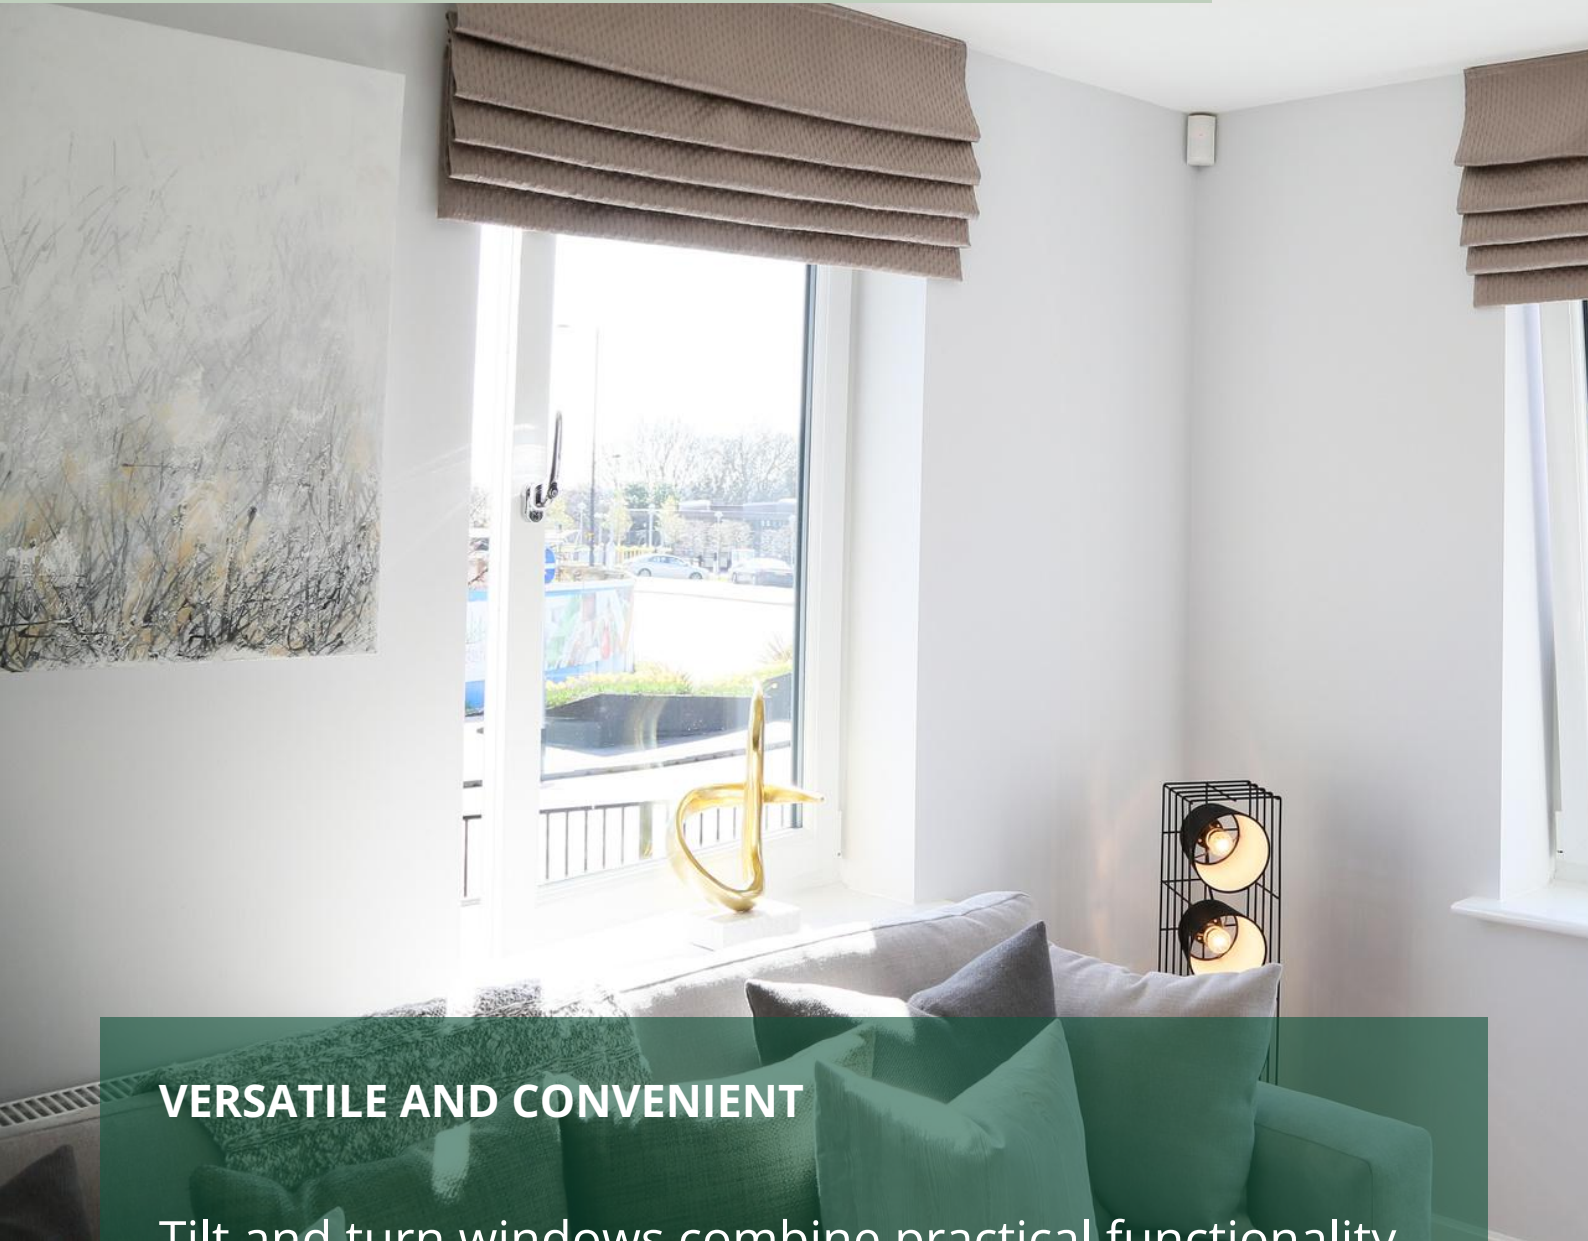

TILT AND TURN WINDOWS

VERSATILE AND CONVENIENT

Tilt and turn windows combine practical functionality with a clean, modern look. Designed to provide larger opening areas, they allow for excellent ventilation and can be used as safe fire-escape openings where required offering flexibility, safety, and everyday convenience in one elegant solution.

Please note: All images are for illustrative purposes only