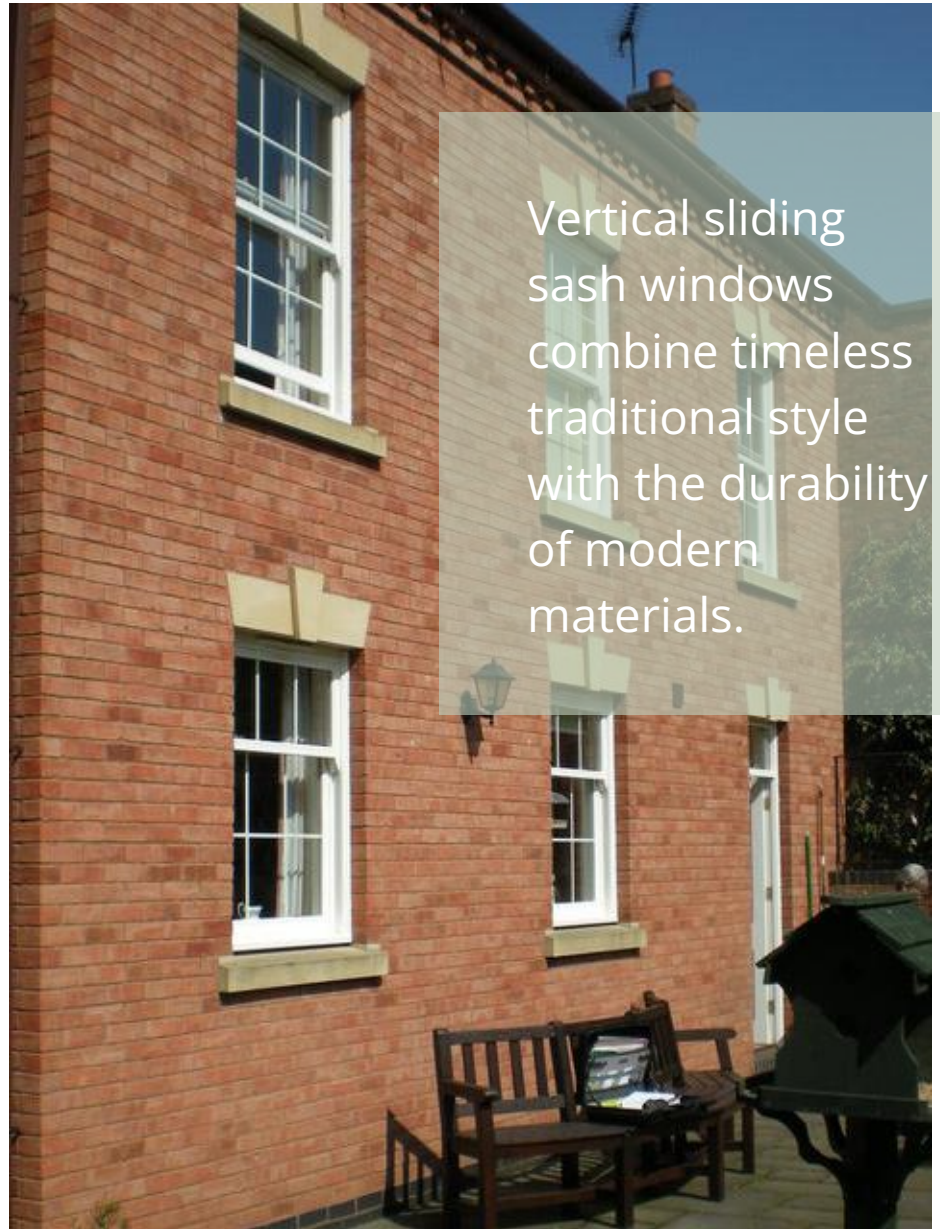

Vertical sliding sash windows combine timeless traditional style with the durability of modern materials.

Manufactured from high-quality PVCu, they are strong, low-maintenance, and resistant to rot, warping, and repainting. Keeping their colour, shape, and elegance for years to come.