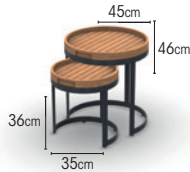

ITEMS

side table	charcoal	black marble	01-005877
	charcoal	calacatta	01-005886
	charcoal	ash grey	01-005885
	white	black marble	01-006374
	white	calacatta	01-005876
	white	ash grey	01-006375
	charcoal	teak	01-000579
	white	teak	01-000580