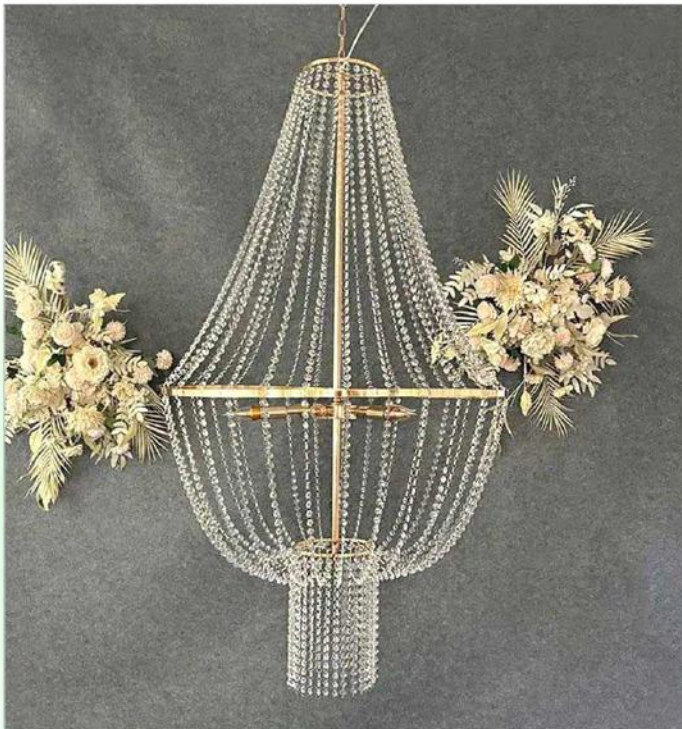

ELECTROPLATED GOLD BEADED CHANDELIER