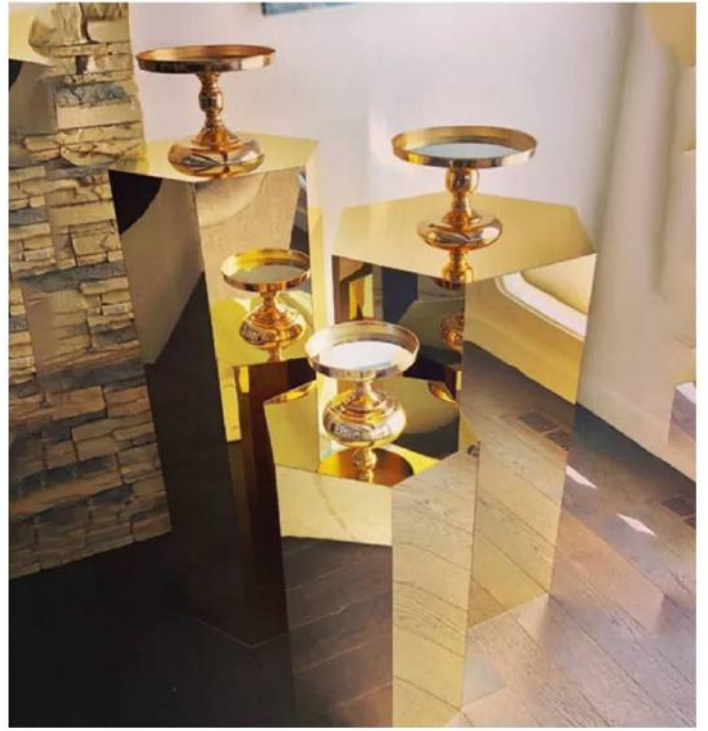

HOURGLASS COFFEE TABLE

GLASS TOP CAKE STAND

BLACK METAL PEDESTAL PLINTH

4PCS DISPLAY COLUMN - WHITE

WHITE METAL PEDESTAL PLINTH

ROSE PATTERN CAKE TABLE – SILVER

IRON SQUARE PLINTH

5PCS RIPPED PLINTH WHITE

HOURGLASS CAKE PLINTH WHITE

CAKE STAND GOLD

NATURAL BROWN NESTING TABLES

CRYSTAL CHANDELIER
CAKE TABLE - GOLD

STAINLESS STEEL PEDESTAL STAND – GOLD

STAINLESS STEEL CAKE STANDS – GOLD

FOLDING COLUMNS PLINTH

CYLINDERS BACKDROP W/ MINNIE COVERS