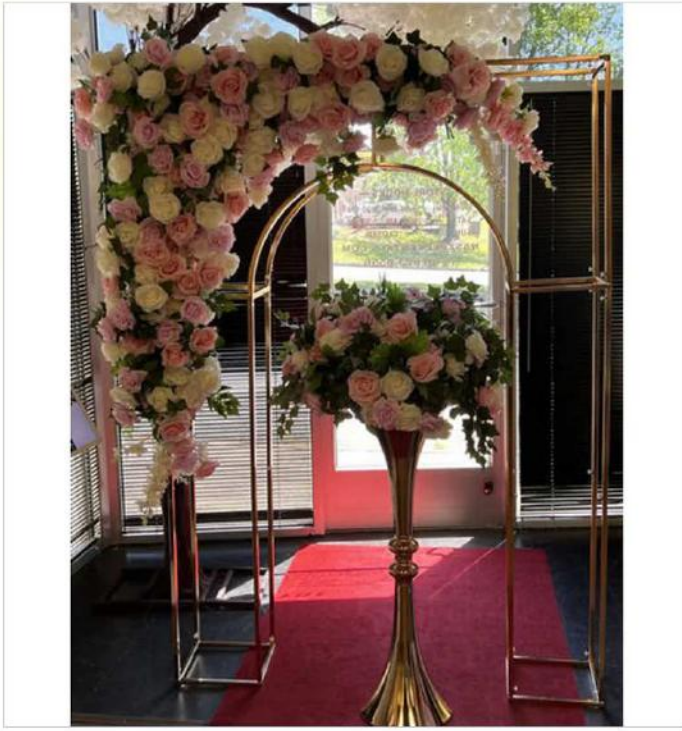

CLEAR GLASS HURRICANE VASES
SET OF 3

LONG STEM GLASS CANDLE HOLDER
SET OF 3

GLASS CYLINDER CANDLE HOLDERS
& VASES - SET

FLOWERS & CENTERPIECES

Enhance your space with our stunning **flowers, plant, trees and centerpieces**, crafted for elegance and charm. From weddings to parties, each arrangement is designed to create a lasting impression.

Made with the freshest blooms, our custom designs elevate any occasion. Perfect for adding a touch of beauty and sophistication to your event.

234CM ARCH ARTIFICIAL FLOWER

11FT ARTIFICIAL TREE - IVORY

FLORAL ARCH BACKDROP

10 HEADS ROSE SILK FLOWERS
LIGHT PINK

L-SHAPE FLOWER DISPLAY

200CM ROSE FLOWERS RUNNER
PURPLE & PINK

ARTIFICIAL FLOWER ROW

65IN FLORAL GARLAND

STAINLESS STEEL CENTERPIECE
& FLOWER COMBO

GOLD STEEL PEDESTAL STAND/
WITH FLOWER