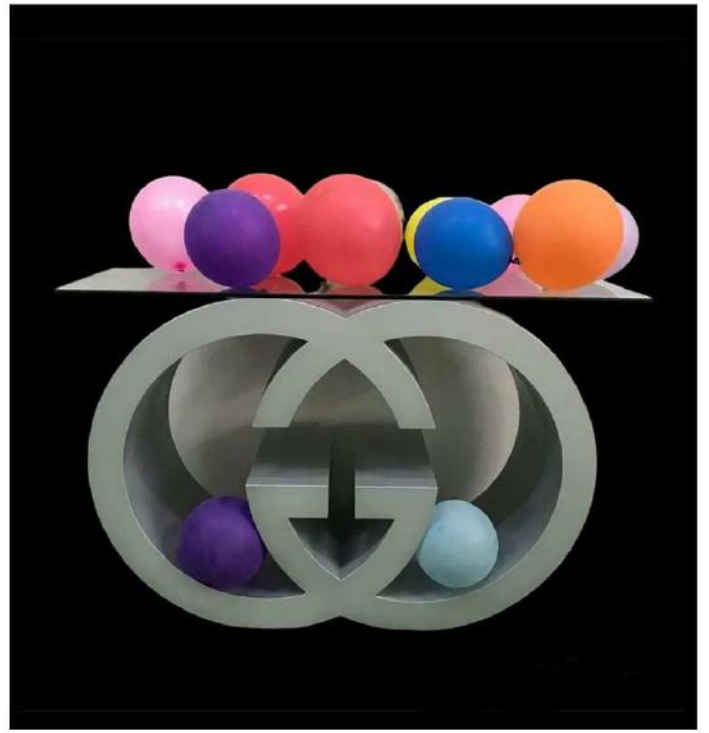

HIGH TABLE W/CRYSTAL PENDANTS

4PCS S-SHAPE TABLE W/PENDANT

S-SHAPE TABLE W/PENDANT

3PCS S-SHAPE TABLE W/PENDANT

S-SHAPE TABLE W/PENDANT

CHANEL SYMBOL LUXURY TABLE

GUCCI SYMBOL LUXURY TABLE

COFFEE TABLE - **GOLD**

COFFEE TABLE - **SILVER**

S-SHAPE KID'S TABLE W/ACRYLIC TOP

S-SHAPE KID'S TABLE W/ACRYLIC TOP

ONE YEAR LETTER TABLE

50 NUMBER TABLE

WOODEN FOLDING TABLE

HIGH QUALITY COCKTAIL TABLE

COCKTAIL TABLE COVER WHITE