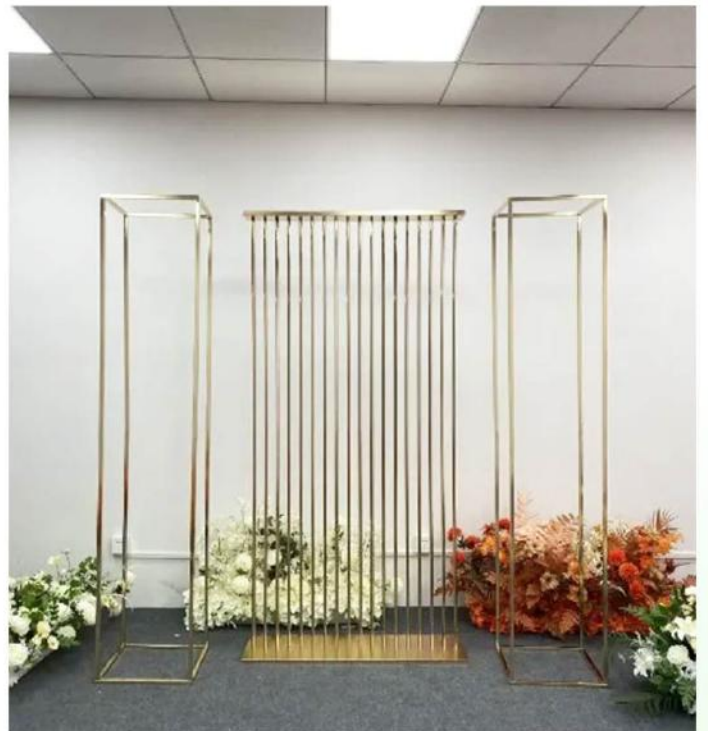

FENCING BACKDROP SET - GOLD