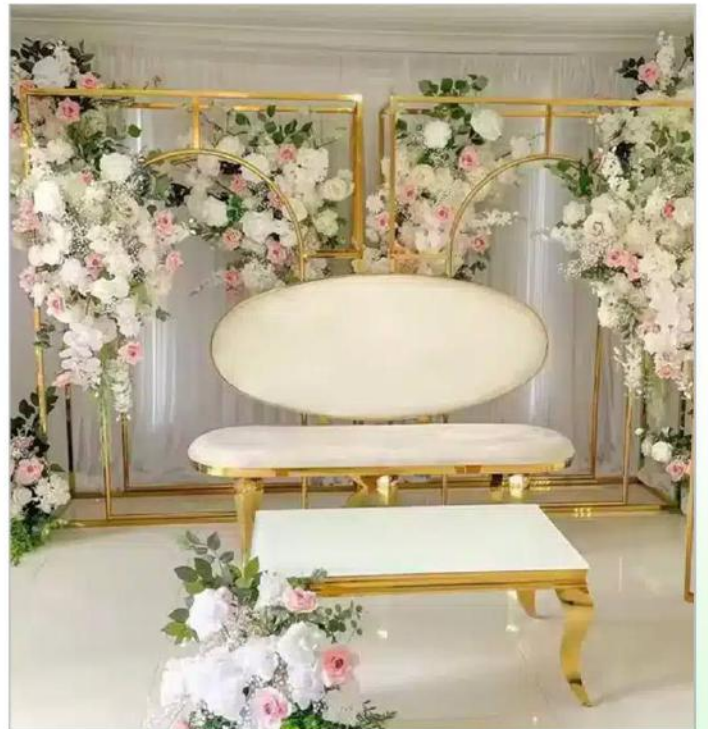

ROYAL THRONE CHAIRS – GOLD

ROYAL KING THRONE CHAIR

VELVET LOVESEAT SOFA – IVORY

VELVET LOVESEAT – BLUE

STAINLESS STEEL HIGH BACK THRONE CHAIR

HIGHBACK THRONE W-BLACK CUSHION

CELEBRANT SOFA - GOLD & WHITE

CELEBRANT SOFA - GOLD & WHITE