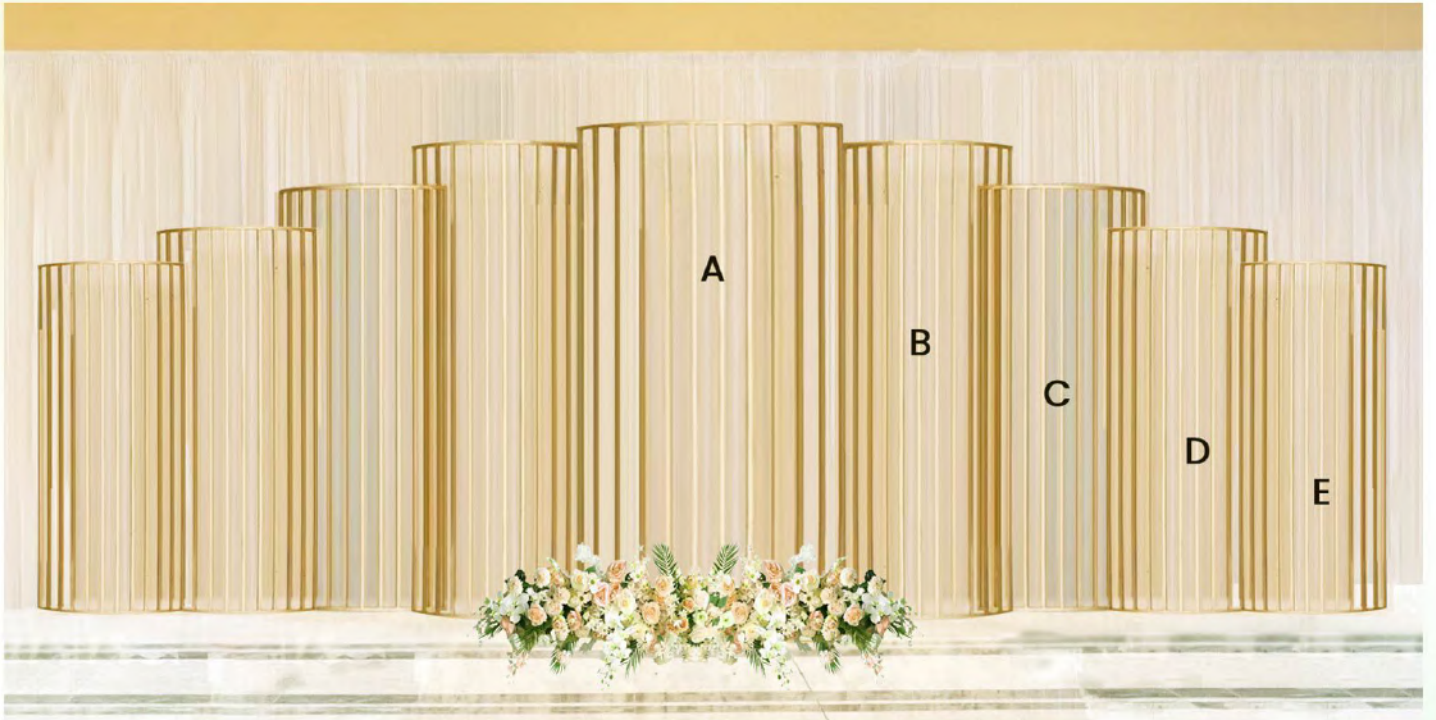

9PCS FENCING BACKDROP – WHITE