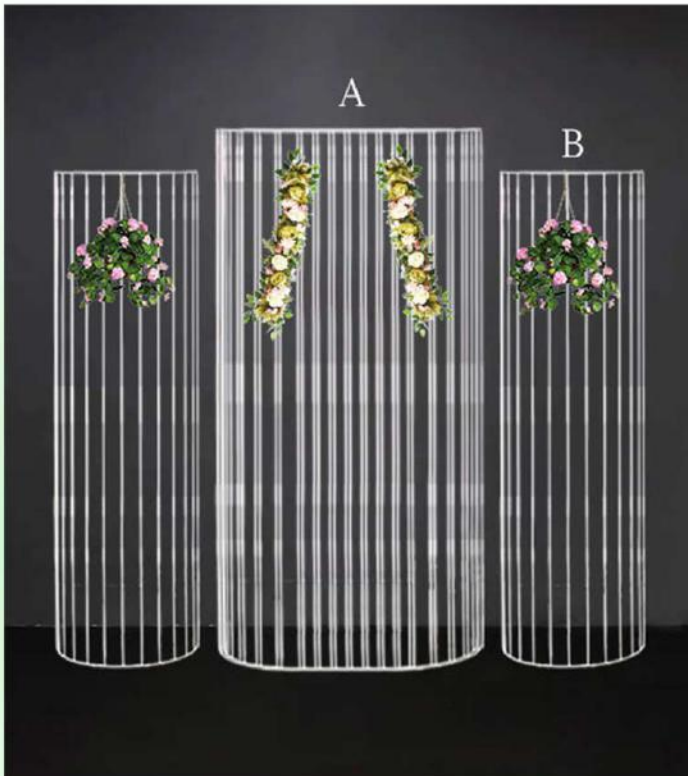

3PCS **FENCING** BACKDROP - WHITE