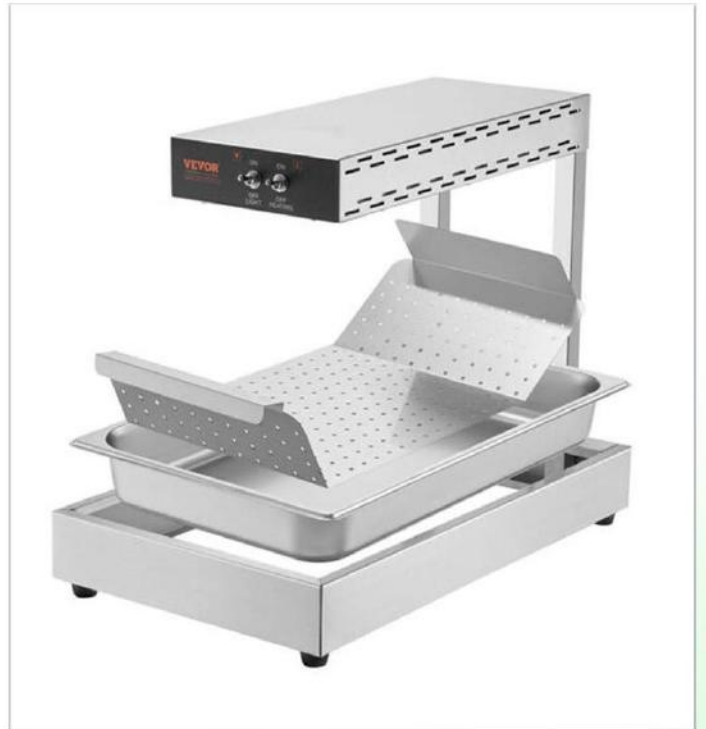

Pink
Dreams,
Perfect Parties.

CARNIVAL POPCORN MACHINE

COTTON CANDY MACHINE

SNOW CORN MACHINE

6FT TALL CANDY CART WITH WHEELS

30 HOT DOG W/11 ROLLER GRILL

PORTABLE SINGLE BURNER STOVE

HEATED DISPLAY MERCHANDISER