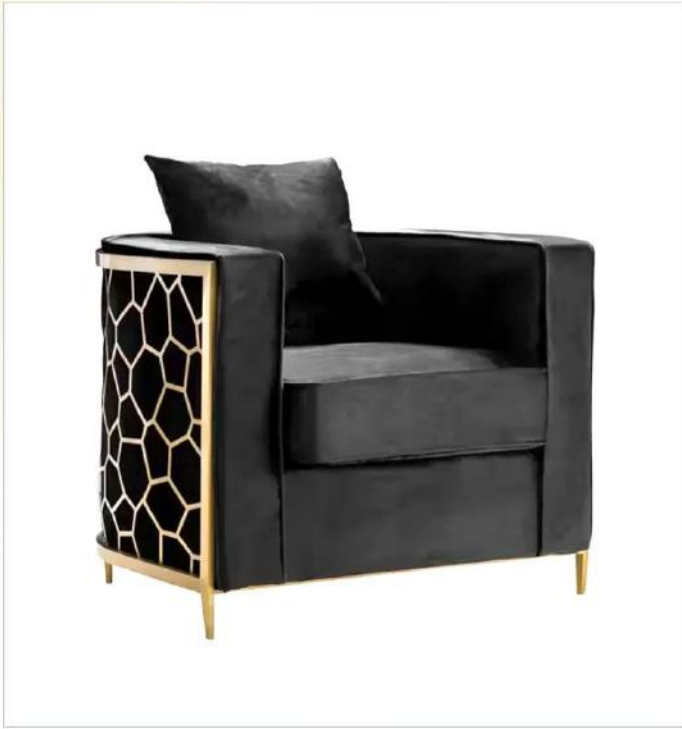

ROYAL THRONE CHAIRS – GOLD

ROYAL KING THRONE CHAIR

VELVET LOVESEAT SOFA – IVORY

VELVET LOVESEAT – BLUE

STAINLESS STEEL HIGH BACK THRONE CHAIR

HIGHBACK THRONE W-BLACK CUSHION

CELEBRANT SOFA - GOLD & WHITE

CELEBRANT SOFA - GOLD & WHITE

WICKER/PEACOCK CHAIR

CROWN ROYAL THRONE CHAIR
GOLD & BLACK

CHAMELEON STEEL CHAIR – GOLD

CROWN ROYAL THRONE CHAIR
GOLD & WHITE

VELVET BARREL CHAIR BLACK

ROYAL VELVET SOFA/LOUNGE - IVORY

ARMCHAIR - GOLD & WHITE