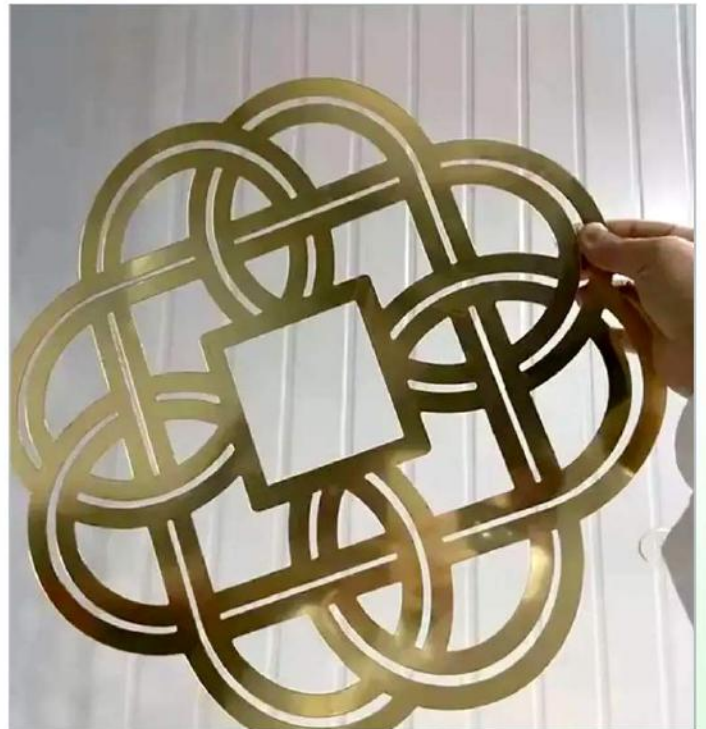

GLASS CHARGER PLATES – SILVER

PLASTIC UNDERPLATES CHARGER W/ RIM

PLASTIC CHARGER PLATE -GOLD

SQUARE CHARGERS -GOLD

LAYER BEADED CHARGER

ACRYLIC TABLE MAT

VINTAGE CHARGER - GOLD

ACRYLIC TABLE MAT