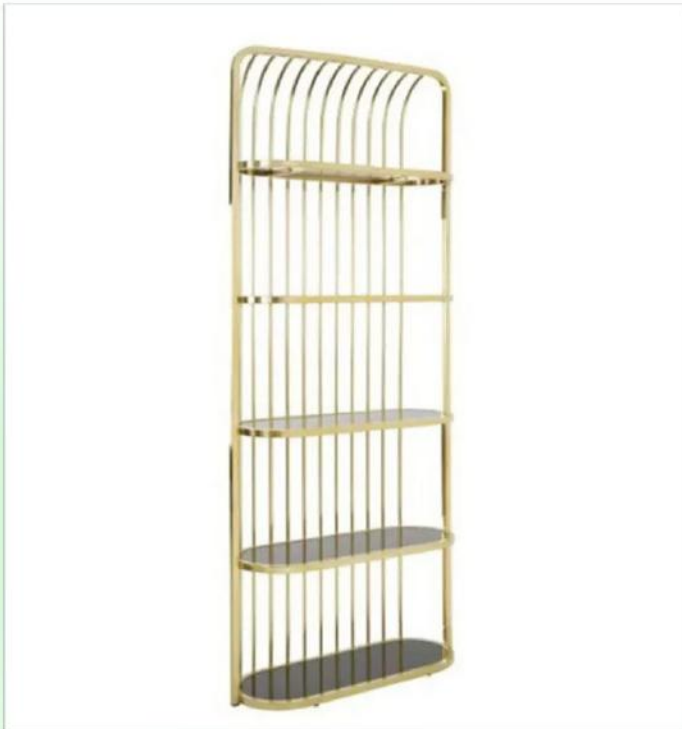

BEVERAGE TUB

DRINK DISPENSER – GOLD

DRINK DISPENSER – SILVER

4 TIERED DESSERT DISPLAY STAND – GOLD

DRINK DISPENSER

WINE STAND - GOLD

BEVERAGE TUB - GREY

WINE DISPLAY STAND

CHAMPAGNE WALL

LONG STEM GLASS - GOLD

LONG STEM COCKTAIL GLASS

3PCS GOLD RIMMED VASE

COCKTAIL GLASS

CHARGER PLATES

Enhance your dining experience with our stylish Charger Plates, designed to add elegance to any table setting. Crafted from high-quality materials like porcelain and metal, these plates are perfect for both casual and formal occasions. Available in a variety of finishes to suit any décor.