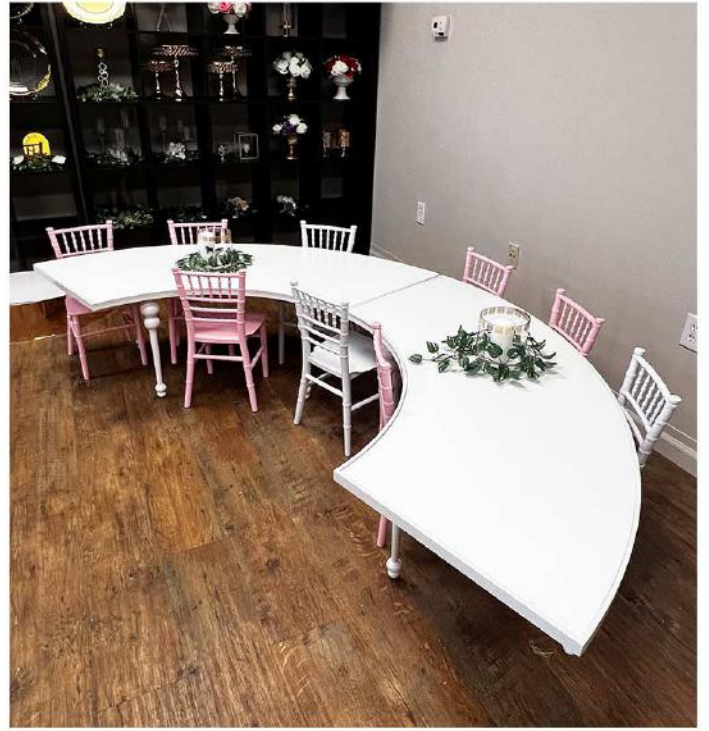

S-SHAPE KID'S TABLE W/ACRYLIC TOP