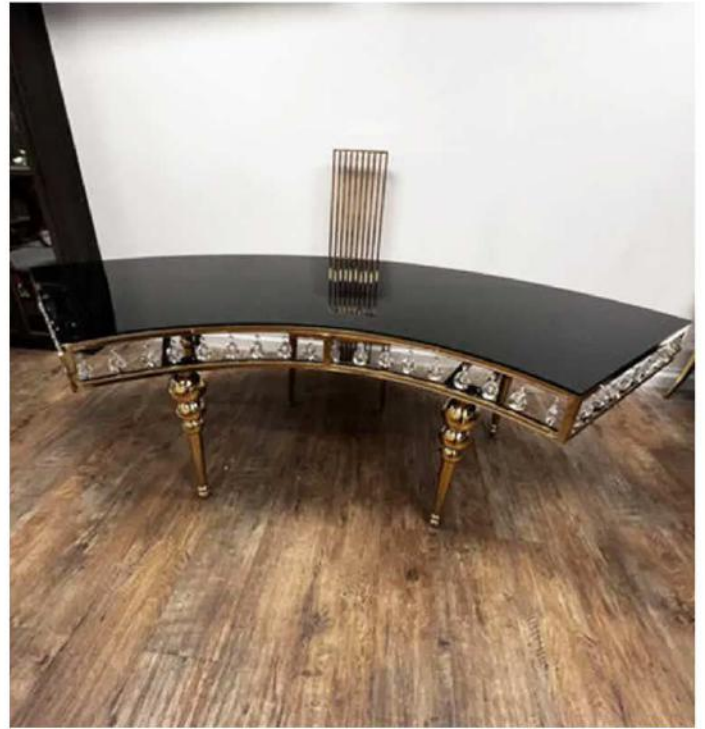

4PCS S-SHAPE TABLE W/ACRYLIC TOP

4PCS S-SHAPE TABLE W/ACRYLIC TOP

4PCS S-SHAPE TABLE W/PENDANT

S-SHAPE TABLE W/PENDANT

2PCS S-SHAPE TABLE W/ACRYLIC TOP

S-SHAPE TABLE W/ACRYLIC TOP

4 PCS **SERPENTINE** TABLE

HIGH TABLE W/CRYSTAL PENDANTS

4PCS S-SHAPE TABLE W/PENDANT

S-SHAPE TABLE W/PENDANT

3PCS S-SHAPE TABLE W/PENDANT

S-SHAPE TABLE W/PENDANT

CHANEL SYMBOL LUXURY TABLE

GUCCI SYMBOL LUXURY TABLE

COFFEE TABLE - **GOLD**