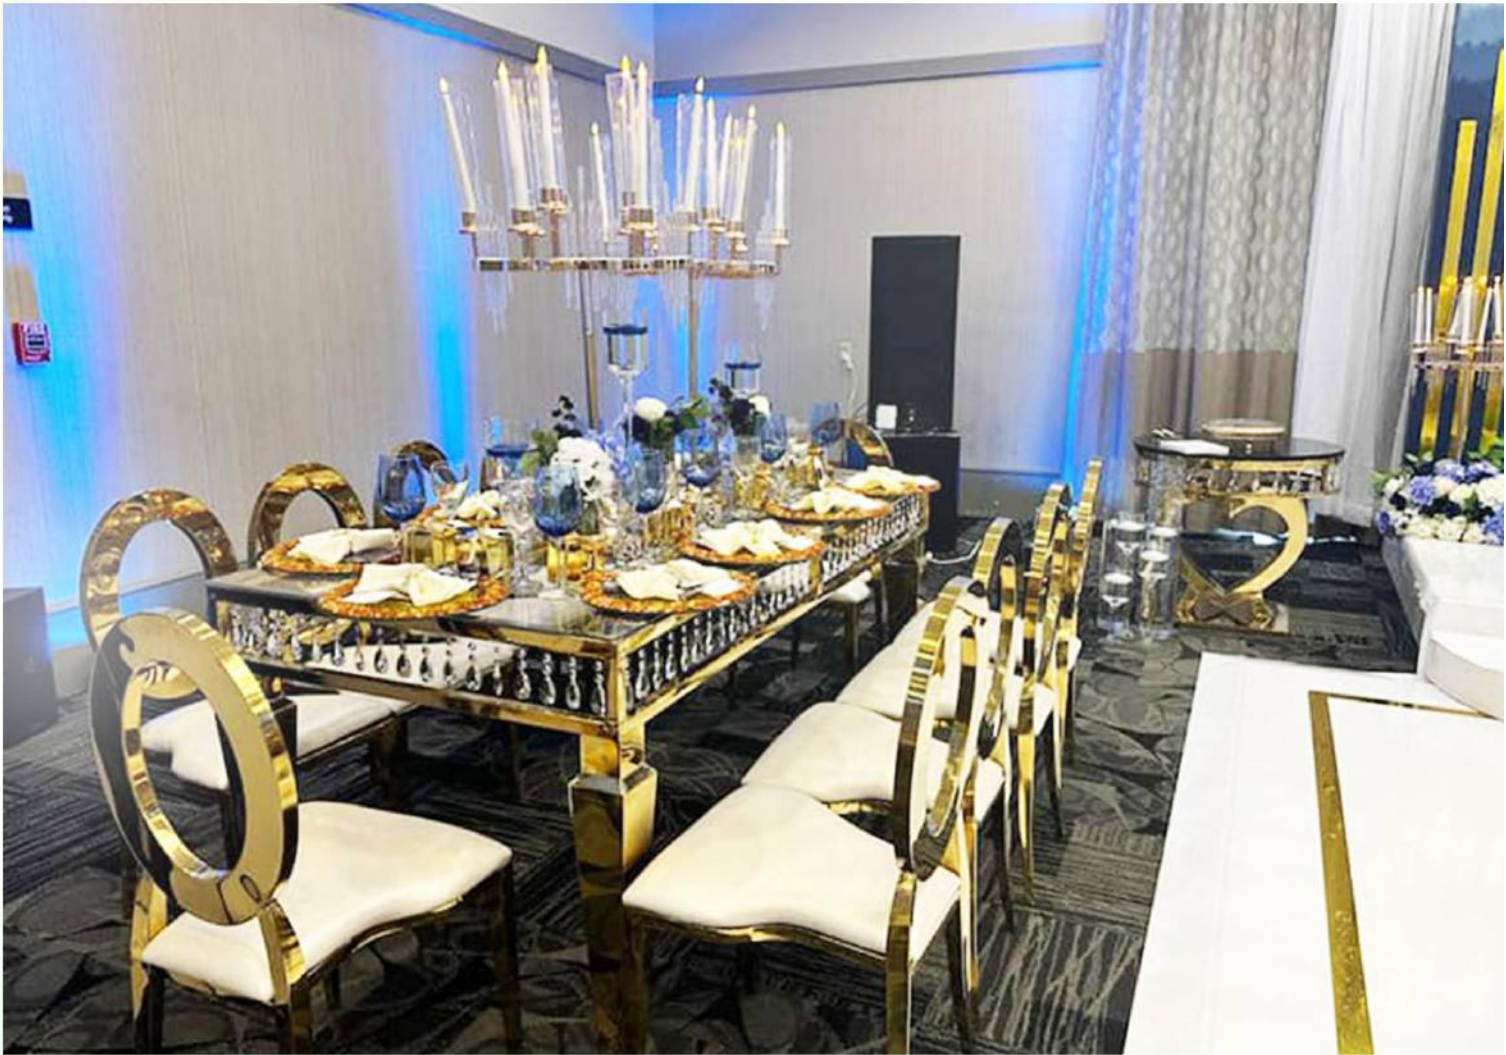

Crystal Pendants High Table