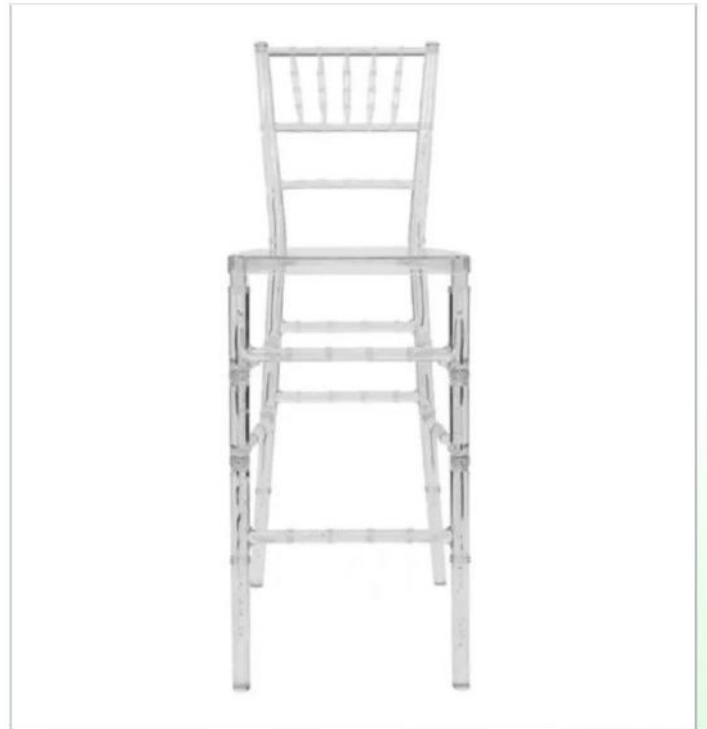

BARSTOOL – CLEAR