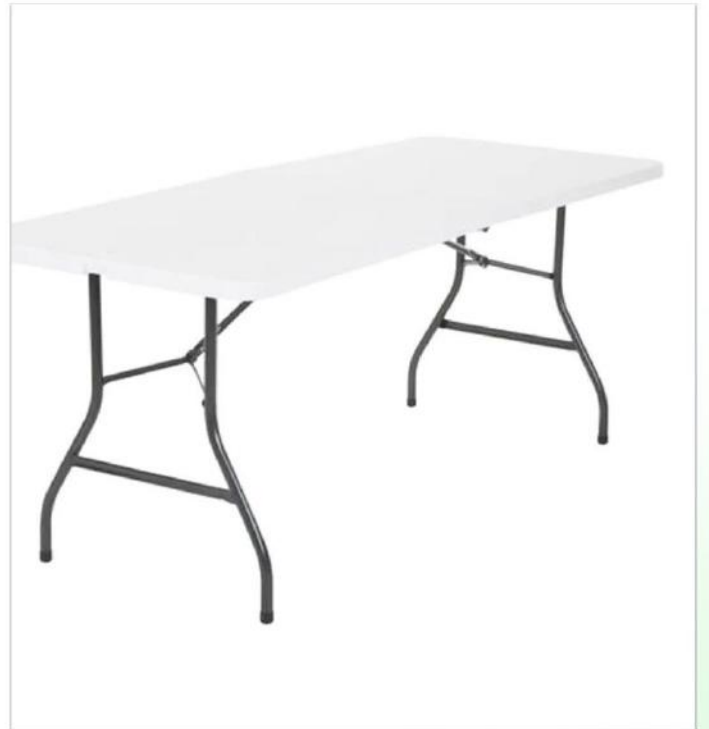

HIGH TABLE W/CRYSTAL PENDANTS

4PCS S-SHAPE TABLE W/PENDANT

S-SHAPE TABLE W/PENDANT

3PCS S-SHAPE TABLE W/PENDANT

S-SHAPE TABLE W/PENDANT

CHANEL SYMBOL LUXURY TABLE

GUCCI SYMBOL LUXURY TABLE

COFFEE TABLE - **GOLD**

COFFEE TABLE - **SILVER**

S-SHAPE KID'S TABLE W/ACRYLIC TOP

S-SHAPE KID'S TABLE W/ACRYLIC TOP

ONE YEAR LETTER TABLE

50 NUMBER TABLE

WOODEN FOLDING TABLE

HIGH QUALITY COCKTAIL TABLE

COCKTAIL TABLE COVER WHITE