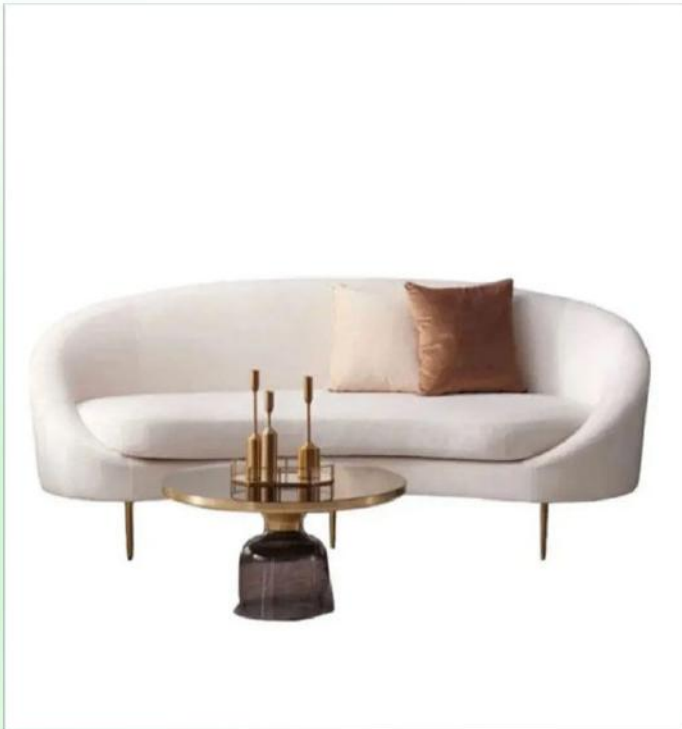

WICKER/PEACOCK CHAIR

CROWN ROYAL THRONE CHAIR
GOLD & BLACK

CHAMELEON STEEL CHAIR – GOLD

CROWN ROYAL THRONE CHAIR
GOLD & WHITE

VELVET BARREL CHAIR BLACK

ROYAL VELVET SOFA/LOUNGE - IVORY

ARMCHAIR - GOLD & WHITE