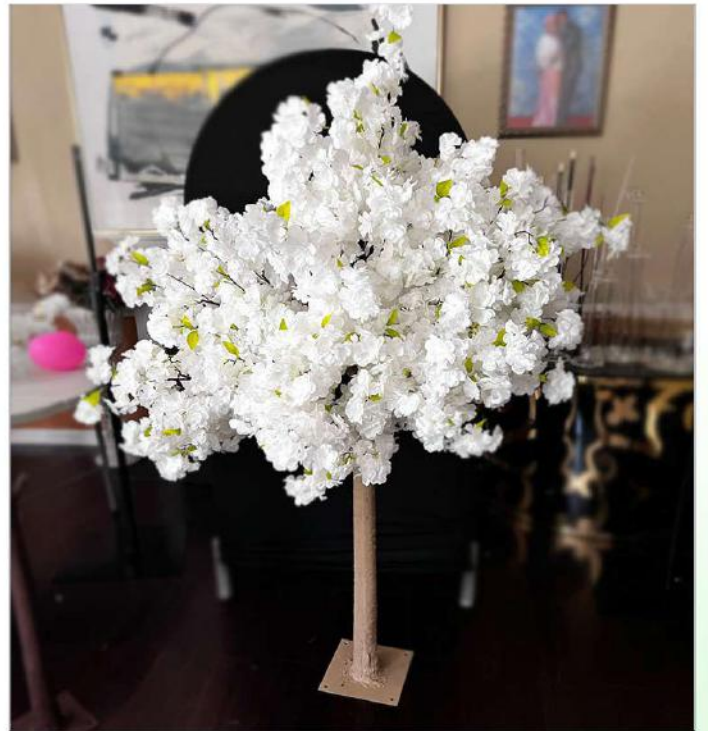

3 TUBE VASES FLOWER STANDS

30CM FLOWER WREATH

ULTRA LUXE CENTERPIECE - GOLD

ARCH FLOWER STAND - GOLD

ARCH FLOWER STAND - WHITE

CHERRY BLOSSOM ARTIFICIAL TREE

GOLD VASE W/FLOWER PACKAGE

FLOWER VASE – GOLD