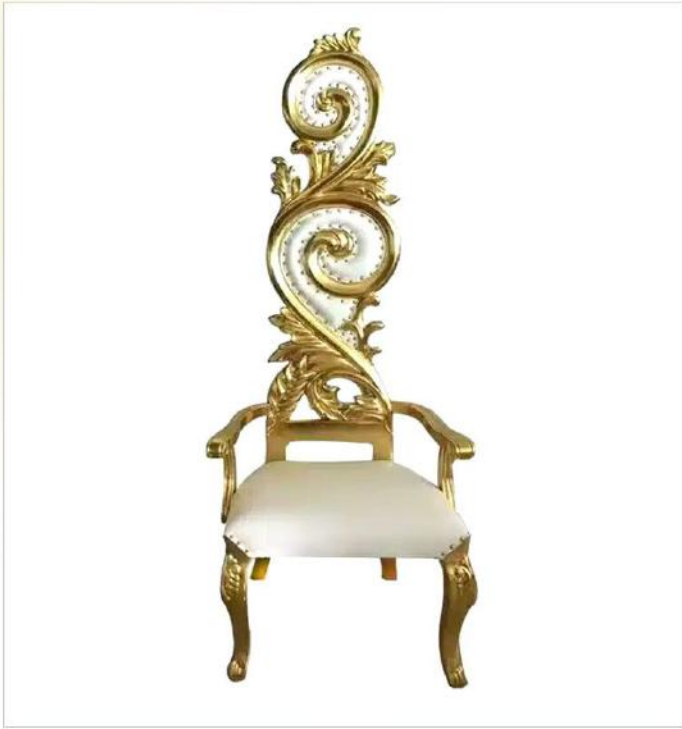

ROYAL THRONE CHAIRS – GOLD

ROYAL KING THRONE CHAIR

VELVET LOVESEAT SOFA – IVORY

VELVET LOVESEAT – BLUE

STAINLESS STEEL HIGH BACK THRONE CHAIR

HIGHBACK THRONE W-BLACK CUSHION

CELEBRANT SOFA - GOLD & WHITE

CELEBRANT SOFA - GOLD & WHITE

WICKER/PEACOCK CHAIR

CROWN ROYAL THRONE CHAIR
GOLD & BLACK

CHAMELEON STEEL CHAIR – GOLD

CROWN ROYAL THRONE CHAIR
GOLD & WHITE

VELVET BARREL CHAIR BLACK

ROYAL VELVET SOFA/LOUNGE - IVORY

ARMCHAIR - GOLD & WHITE

VELVET LOVESEAT - IVORY

REGAL SPIRAL ACCENT CHAIR

QUEEN OF SHEBA THRONE CHAIR

QUEEN LATIFAH THRONE CHAIR
WHITE & GOLD

ROYAL ARMREST CHAIR

ELEGANT THRONE CHAIRS

HIGHBACK THRONE - SILVER

INFINITI CRYSTAL CHAIR W/CUSHION