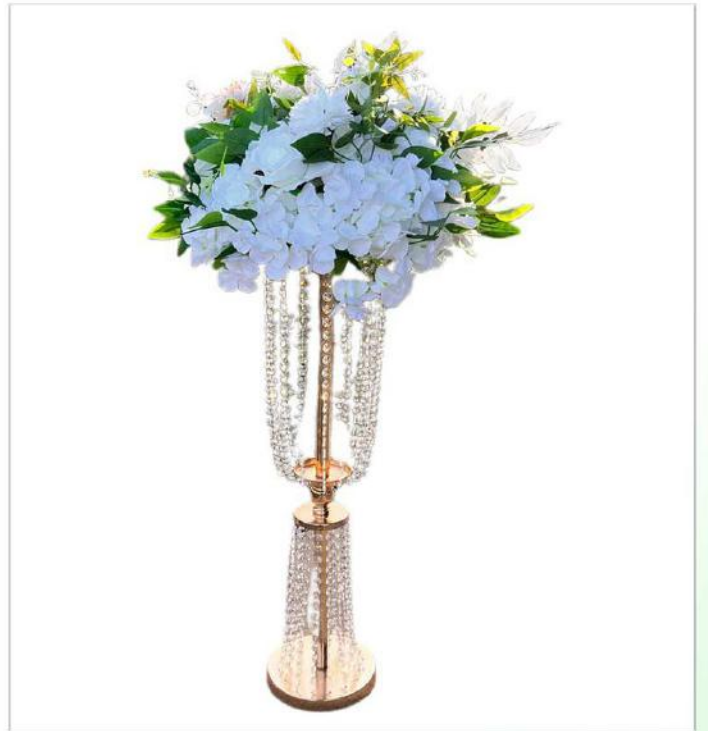

CLEAR GLASS HURRICANE VASES
SET OF 3

LONG STEM GLASS CANDLE HOLDER
SET OF 3

GLASS CYLINDER CANDLE HOLDERS
& VASES - SET

FLOWERS & CENTERPIECES

Enhance your space with our stunning **flowers, plant, trees and centerpieces**, crafted for elegance and charm. From weddings to parties, each arrangement is designed to create a lasting impression.

10 HEADS ROSE SILK FLOWERS
LIGHT PINK

L-SHAPE FLOWER DISPLAY

200CM ROSE FLOWERS RUNNER
PURPLE & PINK

ARTIFICIAL FLOWER ROW

65IN FLORAL GARLAND

STAINLESS STEEL CENTERPIECE
& FLOWER COMBO

GOLD STEEL PEDESTAL STAND/
WITH FLOWER

GLASS TRUMPET VASE W/FLOWER

CHANDELIER VASE & FLOWER PACKAGE

TABLE TOP ARTIFICIAL TREE

WELCOME SIGN/ FLOWER BOOT

3.2 FT ARTIFICIAL TREE

TRUMPET VASE/ 70CM FLOWER BALL

CLEAR ACRYLIC VASE W/FLOWER BALL

30CM FLOWER WREATH

3 TUBE VASES FLOWER STANDS

30CM FLOWER WREATH

ULTRA LUXE CENTERPIECE - GOLD

ARCH FLOWER STAND - GOLD

ARCH FLOWER STAND - WHITE

CHERRY BLOSSOM ARTIFICIAL TREE

GOLD VASE W/FLOWER PACKAGE

FLOWER VASE – GOLD