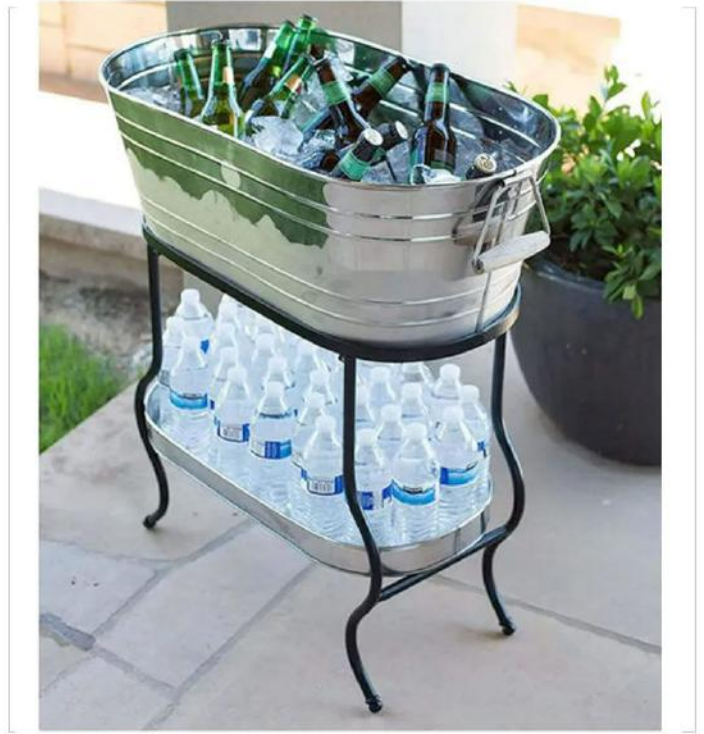

BEVERAGE TUB

DRINK DISPENSER – GOLD

DRINK DISPENSER – SILVER

4 TIERED DESSERT DISPLAY STAND – GOLD

DRINK DISPENSER

WINE STAND - GOLD

BEVERAGE TUB - GREY

WINE DISPLAY STAND