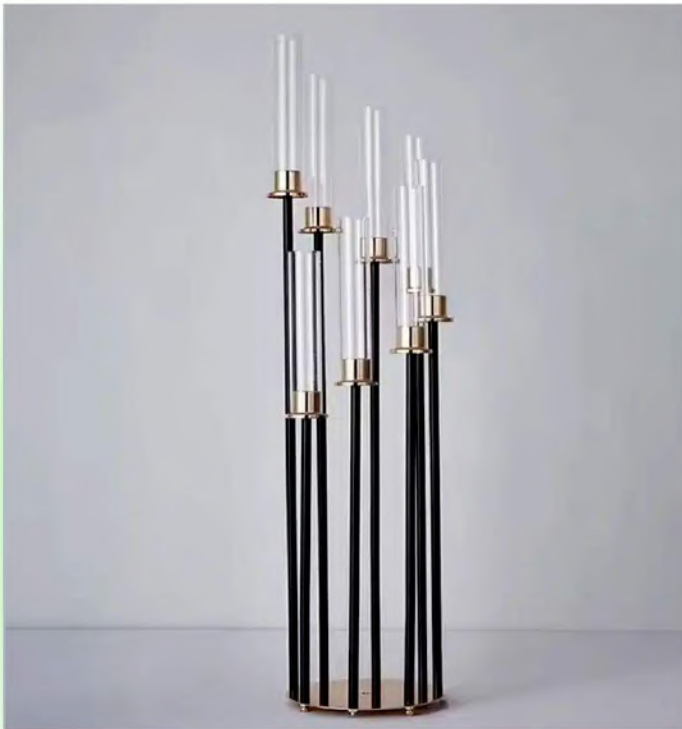

13" VINTAGE CHARGER PLATES – GOLD

SUNFLOWER DINNER PLATES - SET
BLACK & WHITE

SUNFLOWER CERAMIC CHARGER PLATE

ROUND BEADED CHARGER

STYLISH **CHARGER PLATES**, DESIGNED TO ADD ELEGANCE TO ANY TABLE SETTING.

GLASS CHARGER PLATE - GOLD

PLASTIC CHARGER PLATE WHITE/GOLD

CANDELABRA & CANDLE HOLDERS

Add timeless elegance to your space with our stunning Candelabras & Candle Holders. Crafted from premium materials like metal, glass, and crystal, they bring a touch of sophistication to any setting. Perfect for weddings, parties, or home décor.

CANDELABRA W/CHANDELIER – GOLD

METAL CANDELABRA W/CHANDELIER – GOLD

CANDELABRA W/PENDANT – GOLD

CANDELABRA W/PENDANT – SILVER

7 ARM CANDELABRA GOLD

13 ARMS CANDLE HOLDER W/ACRYLIC GLASS

9 ARMS CENTERPIECE

5PCS CANDELABRA

10 ARMS CANDELABRA CRYSTAL GLASS

8 ARM GRAPH CANDELABRA

8 ARMS CANDELABRA (BLACK)

10 ARMS CANDELABRA

8-ARM PETAL CANDELABRA

GOLD CENTERPIECE W/CANDLESTICKS

CANDLE HOLDER CENTERPIECES SET

13 ARMS CANDELABRA GOLD