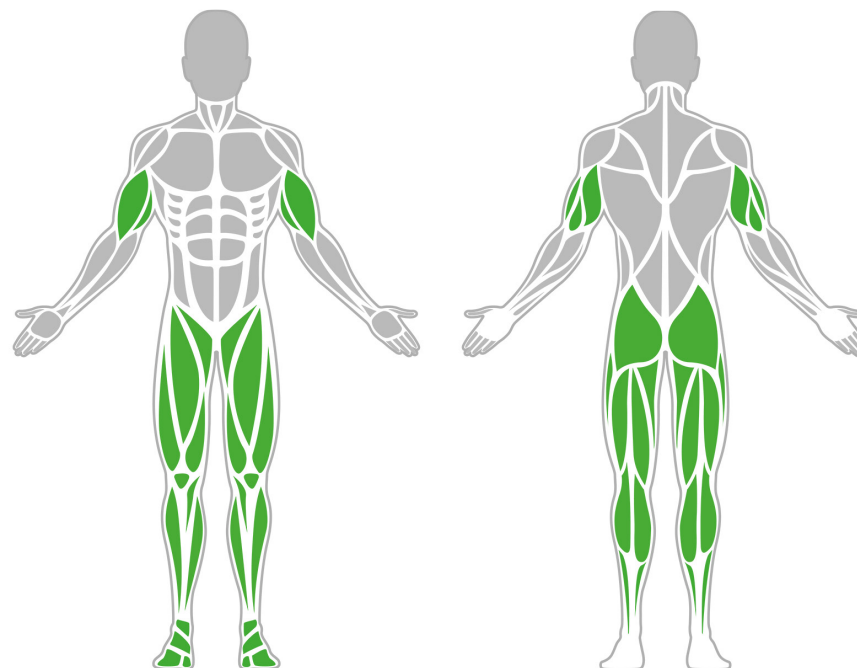

Muscle Groups Focus

Elliptical Trainer

An outdoor version of the best-known indoor cardio machine is now available from BeStrong. The elliptical trainer is an excellent cardio and endurance training tool. The elliptical trainer is an easy way to strengthen the trunk, buttocks and thigh muscles without putting strain on the user's joints and is therefore highly recommended for all ages.

Attributes

Product code	1-1-300
Certificate	EN 16630
Age group	14 + years
Capacity	1 person
Max. weight load	130 kg
Type	Recreational
Difficulty level	Easy

QR Code

Side View

Plan View

Installation information

Technical specification

Safety surface area	Around 1,5 m radius
Net weight	113 kg
Material	S235, KO33
Critic fall height	580 mm
Color options	
For more color options, discuss with your sales representative.	