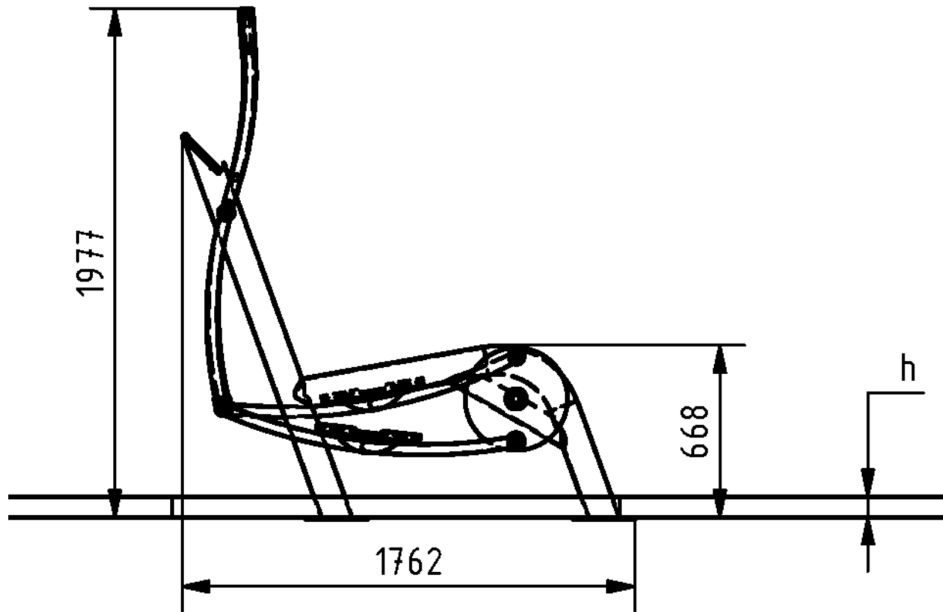

Muscle Groups Focus

Elliptical Trainer

An outdoor version of the best-known indoor cardio machine is now available from BeStrong. The elliptical trainer is an excellent cardio and endurance training tool. The elliptical trainer is an easy way to strengthen the trunk, buttocks and thigh muscles without putting strain on the user's joints and is therefore highly recommended for all ages.

Attributes

Product code	1-1-300
Certificate	EN 16630
Age group	14 + years
Capacity	1 person
Max. weight load	130 kg
Type	Recreational
Difficulty level	Easy

QR Code

Side View

Plan View

Installation information

Number of installers (concrete)	At least 2 people
Total installation time (concrete)	80-140 min.
Number of installers (equipment)	At least 2 people
Total installation time (equipment)	60-90 min.
Excavation volume	1.15 m ³
Concrete volume	1.15 m ³
Size of the base structure	0,8 x 1,8 x 0,8 m
Anchoring options	Surface mounted
In combined structures, the volume of concrete required varies.	

Technical specification

Safety surface area	Around 1,5 m radius
Net weight	113 kg
Material	S235, KO33
Critic fall height	580 mm
Color options	
For more color options, discuss with your sales representative.	