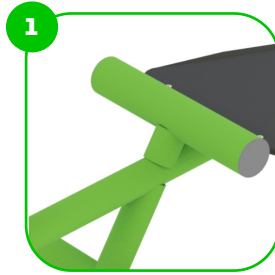

Material specification

The element is made of high quality S235 steel, which has been cleaned via sandblasting. A corrosion resistant powder coating finish is then applied. Also available with galvanized surface for even greater protection and longevity!