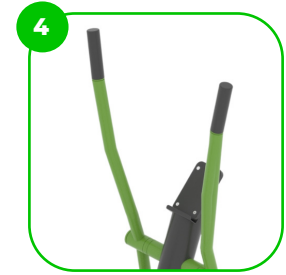

Technical specification

Safety surface area	Around 1,5 m radius
Net weight	113 kg
Material	S235, KO33
Critic fall height	580 mm
Color options	
For more color options, discuss with your sales representative.	

The footrests are made of premium quality non-slip HDPE with a high wear resistance.

The device is equipped with an ergonomic non-slip HDPE phone holder for convenience.

At the end of the arms, the handle is rubber-coated for a more comfortable and secure grip.