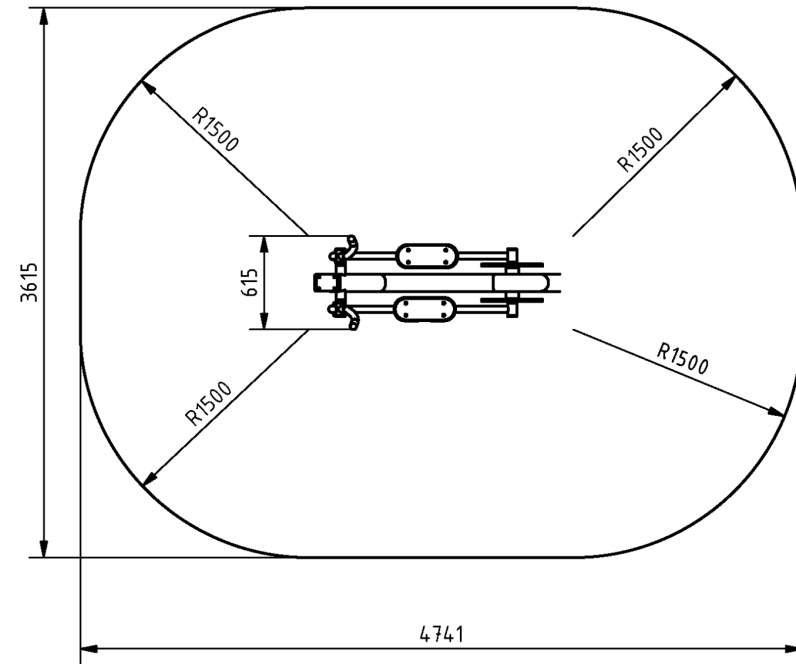

Attributes

Product code	1-1-300
Certificate	EN 16630
Age group	14 + years
Capacity	1 person
Max. weight load	130 kg
Type	Recreational
Difficulty level	Easy

QR Code

Side View

Plan View

Installation information

Number of installers (concrete)	At least 2 people
Total installation time (concrete)	80-140 min.
Number of installers (equipment)	At least 2 people
Total installation time (equipment)	60-90 min.
Excavation volume	1.15 m ³
Concrete volume	1.15 m ³
Size of the base structure	0,8 x 1,8 x 0,8 m
Anchoring options	Surface mounted
In combined structures, the volume of concrete required varies.	

Technical specification

Safety surface area	Around 1,5 m radius
Net weight	113 kg
Material	S235, KO33
Critic fall height	580 mm
Color options	
For more color options, discuss with your sales representative.	