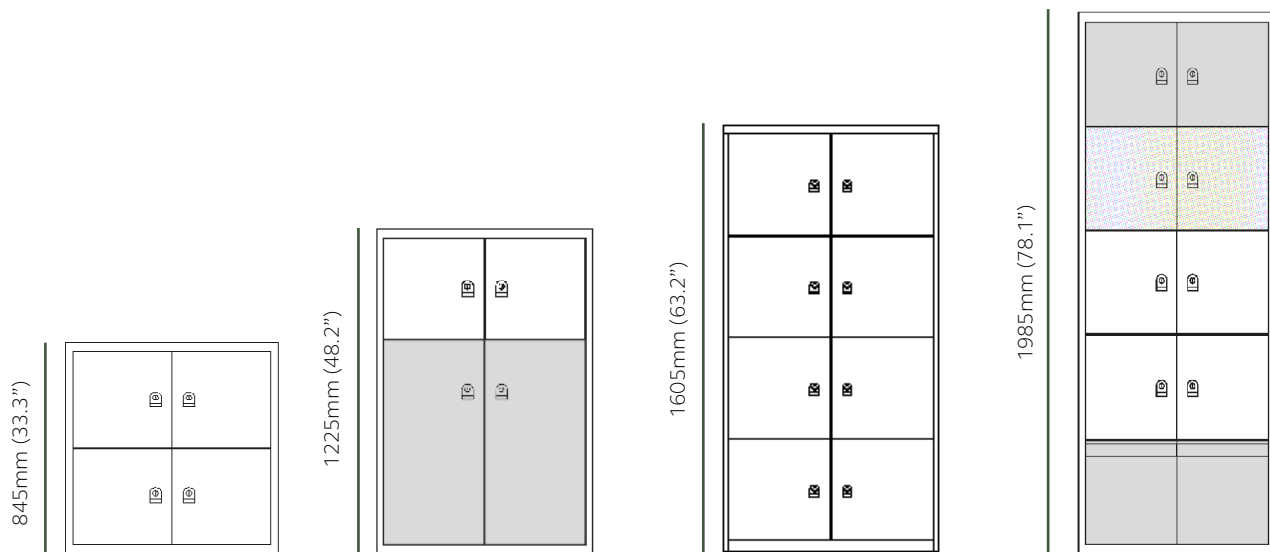

Customisation - Choose double height for hanging coats or stowing cabin bags, easy to access drawers at ground level or planter tops for relaxing greenery.

Range Overview

All lockers are 470mm (18.5") deep.

Available in two widths: 800mm (31.5") or 1000mm (39.4")

Locker modules

Lockers

H: 845mm (33.3") W: 800mm (31.5") D: 470mm (18.5")

Product Code	Description
L0824SABX2SXP	Four x 381mm (15") doors
L0824SABXDXP	Two x 762mm (30") doors
L0824SABXSPXP	Two x 381mm (15") doors & two x 381mm (15") locker drawers

L0824SABX2SXP

H: 1225mm (48.2") W: 800mm (31.5") D: 470mm (18.5")

Product Code	Description
L0836SABX3SXP	Six x 381mm (15") doors
L0836SABXSDXP	Two x 381mm (15") doors & two x 762mm (30") doors
L0836SABX2SPXP	Four x 381mm (15") doors & two x 381mm (15") locker drawers

L0836SABXSDXP

H: 1605mm (63.2") W: 800mm (31.5") D: 470mm (18.5")

Product Code	Description
L0848SABX4SXP	Eight x 381mm (15") doors
L0848SABX2SDXP	Four x 381mm (15") doors & two x 762mm (30") doors
L0848SABX3SPXP	Six x 381mm (15") doors & two x 381mm (15") locker drawers