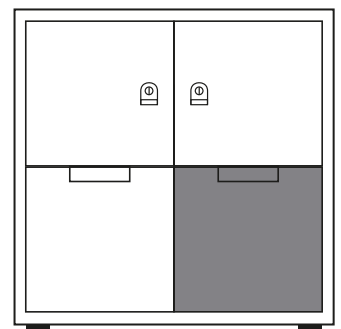

800mm (31.5") wide LateralFile Personal Space Drawer width = 316mm (12.4")

1000mm (39.4") wide LateralFile Personal Space Drawer width = 416mm (16.4")