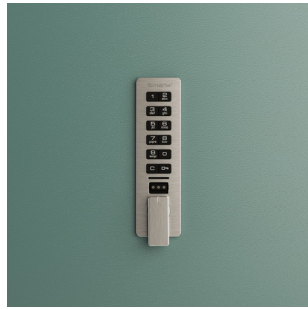

E4 (Private)