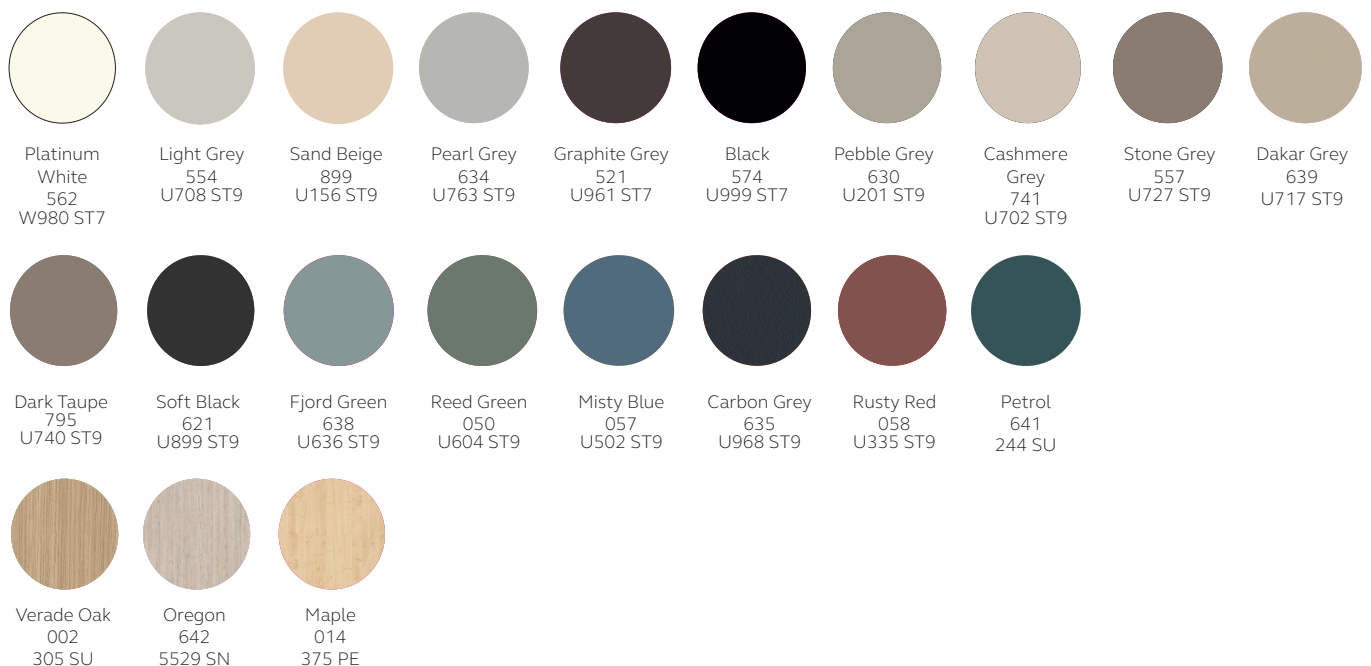

'**4P**' for USB **UK** power

'**5P**' for USB **US** power

'**6P**' for USB **EU** power

For example:

L1061SABX5**XP** becomes L1061SABX5**4P**

Finish Options:

Palette one

Palette two

All paint finishes are available with 0% surcharge.

Wood Finish Options:

Palette one

Palette two
10% surcharge applies.

Antique Rose 200 U325 ST9	Stone Green 047 U665 ST9	Dark Brown 059 U818 ST9	Sand Yellow 056 U125 ST9
---------------------------------	--------------------------------	-------------------------------	--------------------------------

Natural Kendal Oak 018 H3170 ST12	Lincoln Walnut 998 H1714 ST19	Grey Beige Spree 796 H1357 ST10	Sevilla Ash 060 H1223 ST19	Parona Walnut 036 H1715 ST12	Anthracite Finitione Metallic 032 H3190 ST19	Shorewood 529 H3090 ST22
--	--	--	----------------------------------	---------------------------------------	---	--------------------------------