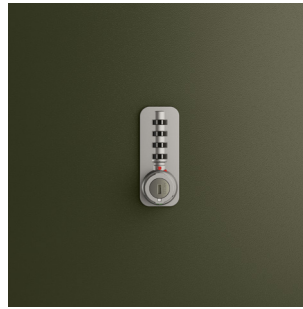

M3 (Private)