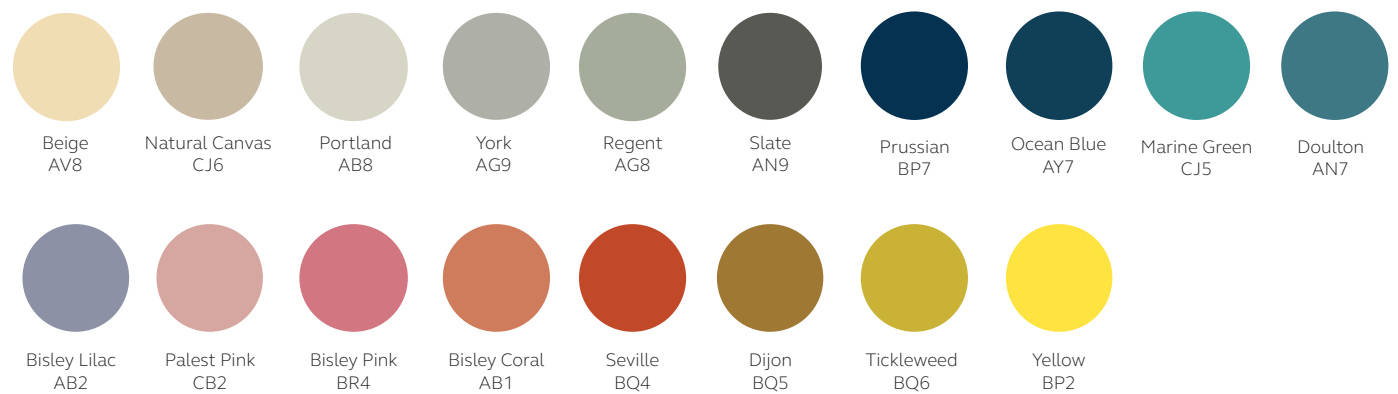

'**4P**' for USB **UK** power

'**5P**' for USB **US** power

'**6P**' for USB **EU** power

For example:

L1061SABX5**XP** becomes L1061SABX5**4P**

Finish Options:

Palette one

Palette two

All paint finishes are available with 0% surcharge.

Wood Finish Options:

Palette one

Palette two
10% surcharge applies.

Antique Rose 200 U325 ST9	Stone Green 047 U665 ST9	Dark Brown 059 U818 ST9	Sand Yellow 056 U125 ST9
---------------------------------	--------------------------------	-------------------------------	--------------------------------

Natural Kendal Oak 018 H3170 ST12	Lincoln Walnut 998 H1714 ST19	Grey Beige Spree 796 H1357 ST10	Sevilla Ash 060 H1223 ST19	Parona Walnut 036 H1715 ST12	Anthracite Finitione Metallic 032 H3190 ST19	Shorewood 529 H3090 ST22
--	--	--	----------------------------------	---------------------------------------	---	--------------------------------