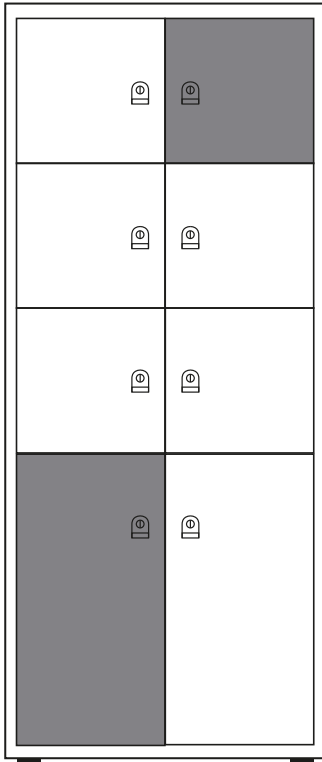

Internal Compartment Dimensions

800mm (31.5") wide LateralFile Locker compartment width = 358mm (14.1")

1000mm (39.4") wide LateralFile Locker compartment width = 458mm (18")

LateralFile Locker compartment depth = 450mm (17.7")

Please note: The below dimensions listed for height can be applied for both 800mm (31.5") and 1000mm (39.4") wide LateralFile Lockers.

Single Locker compartment height = 358mm (14.1")

Double Locker compartment height = 743mm (29.3")

Personal Space Drawer Dimensions:

LateralFile Personal Space Drawer height = 348mm (13.7")

LateralFile Personal Space Drawer depth = 450mm (17.7")