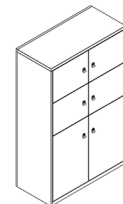

L0861SABX3SDXP

Locker Additional Shelves

Product Code	Description
SL04LHPS	Left handed shelf for 800mm (31.5") locker
SL04RHPS	Right handed shelf for 800mm (31.5") locker

Lockers

H: 845mm (33.3") W: 1000mm (39.4") D: 470mm (18.5")

Product Code	Description
L1024SABX2SXP	Four x 381mm (15") doors
L1024SABXDXP	Two x 762mm (30") doors
L1024SABXSPXP	Two x 381mm (15") doors & two x 381mm (15") locker drawers

L1024SABXSPXP

H: 1225mm (48.2") W: 1000mm (39.4") D: 470mm (18.5")

Product Code	Description
L1036SABX3SXP	Six x 381mm (15") doors
L1036SABXSDXP	Two x 381mm (15") doors & two x 762mm (30") doors
L1036SABX2SPXP	Four x 381mm (15") doors & two x 381mm (15") locker drawers

L1036SABX3SXP

H: 1605mm (63.2") W: 1000mm (39.4") D: 470mm (18.5")

Product Code	Description
L1048SABX4SXP	Eight x 381mm (15") doors
L1048SABX2SDXP	Four x 381mm (15") doors & two x 762mm (30") doors
L1048SABX3SPXP	Six x 381mm (15") doors & two x 381mm (15") locker drawers