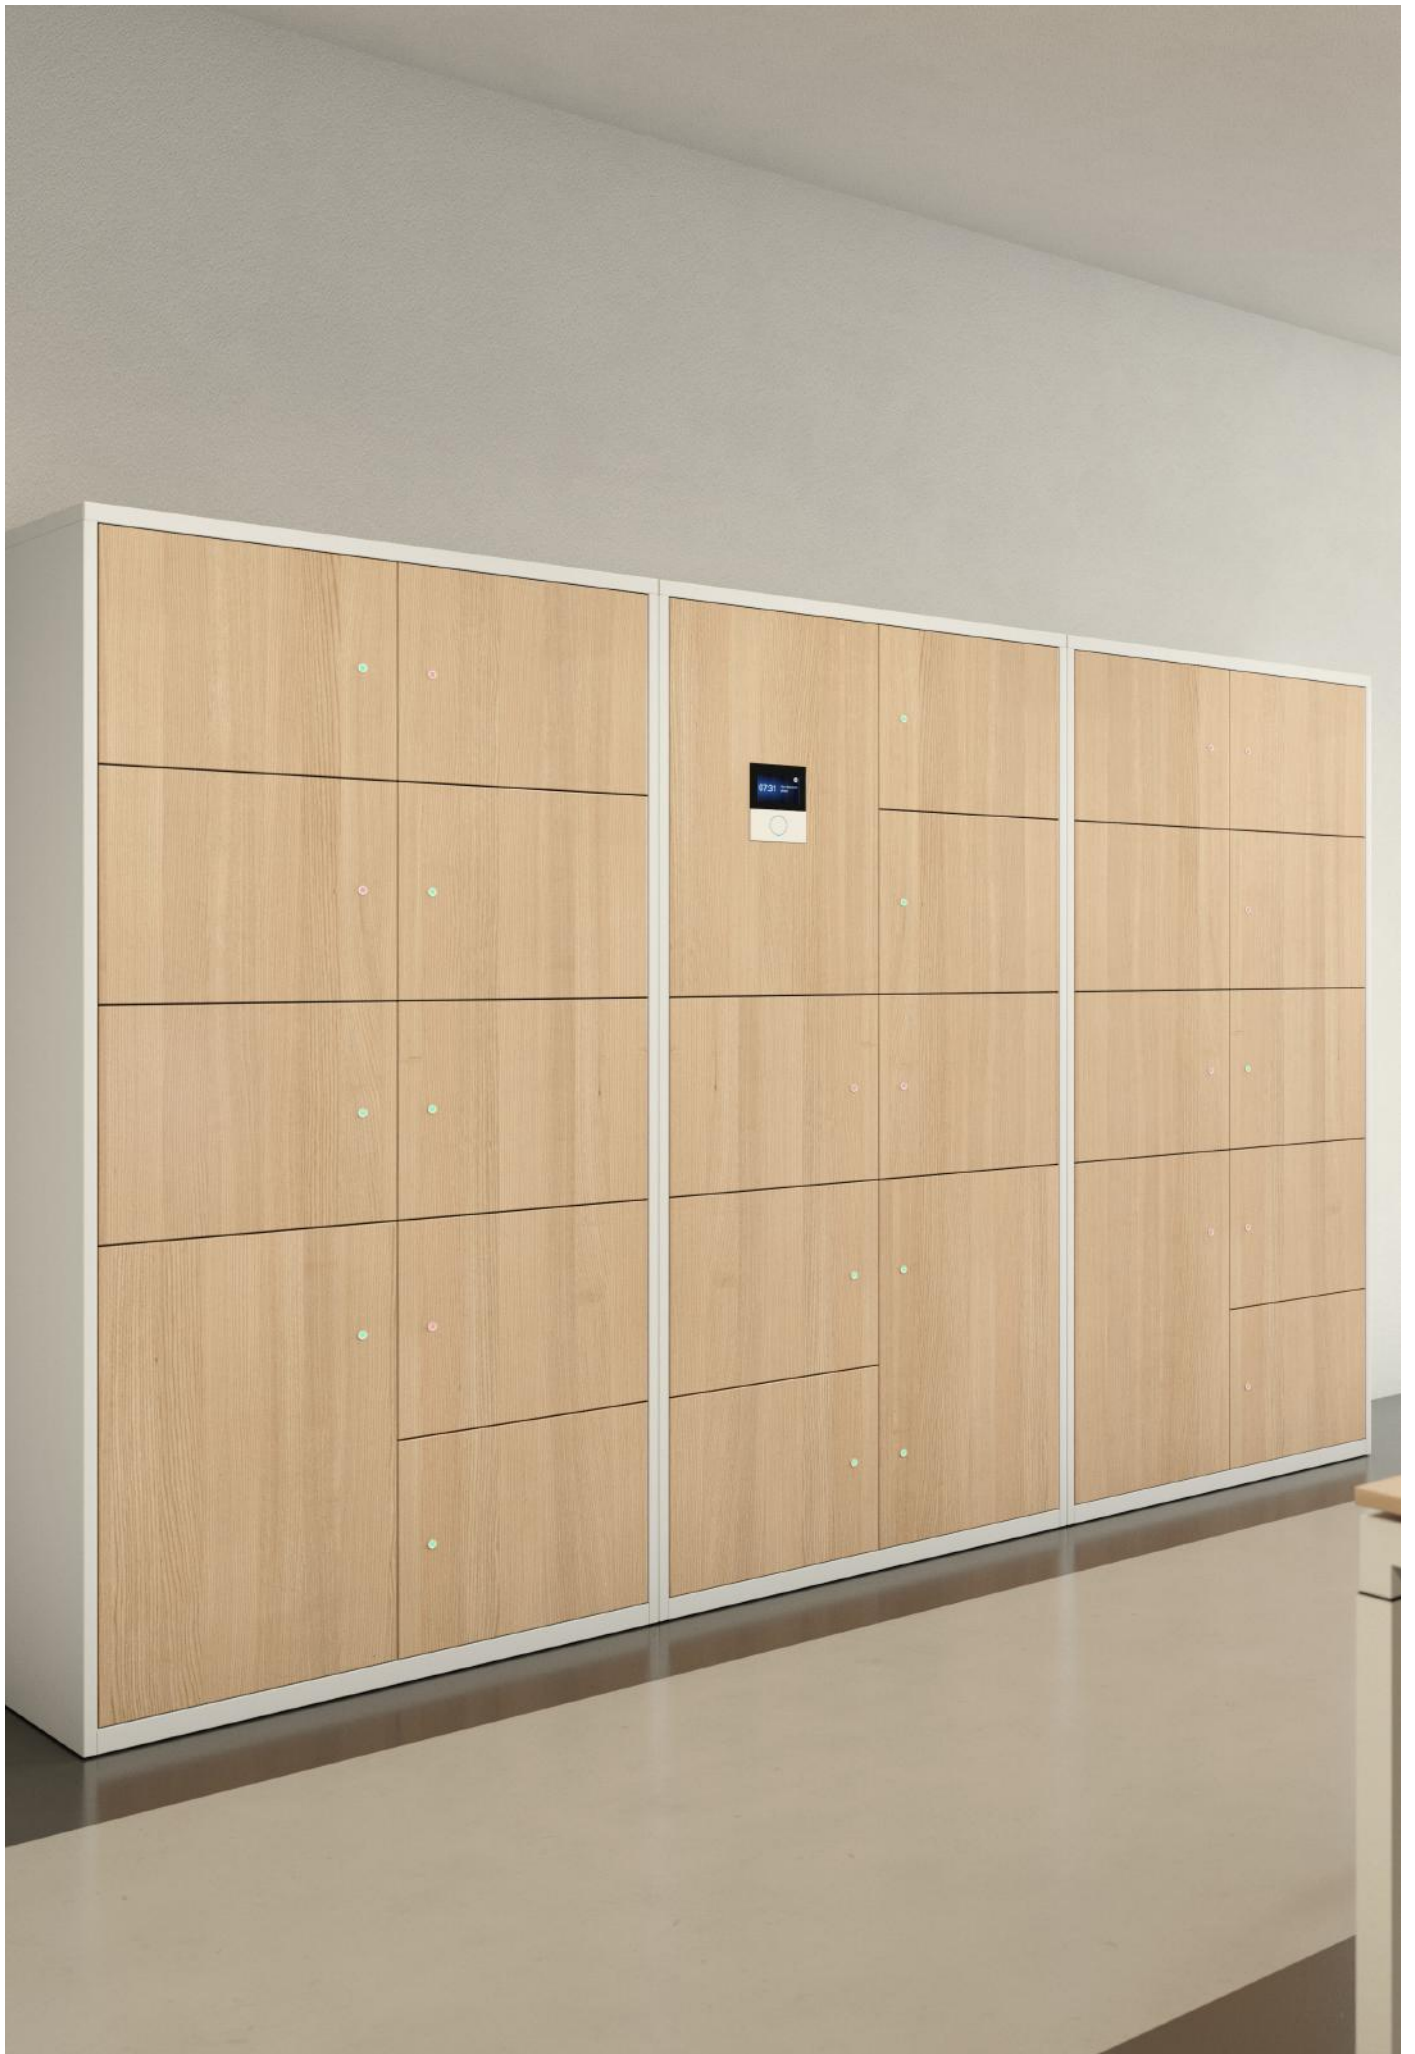

LateralFile Lockers

Specification

BISLEY

LateralFile Lockers are a secure personal storage solution for the agile, contemporary workspace.

Available in a range of sizes, they fit perfectly together to create banks of lockers or can be combined with other products from the LateralFile range for a truly flexible approach to both personal and shared office storage.

LateralFile Lockers can be used to define spaces, as well as act as visual or traffic barriers; the six-person locker can even be used as an additional touch-down or meeting area.

Additional options such as power, postal slots, and personal drawers make this a very versatile product offering.

Features

Available in a range of locker heights, including single and double height compartments.

Comprehensive range of finishes available including steel and wood combinations.

A range of accessories available, such as internal shelves, postal slots and USB power.