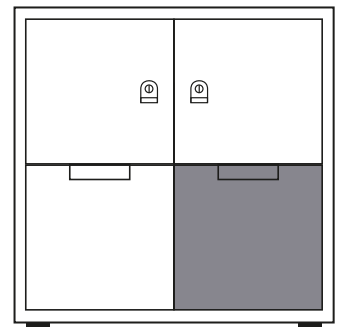

800mm (31.5") wide LateralFile Personal Space Drawer width = 316mm (12.4")

1000mm (39.4") wide LateralFile Personal Space Drawer width = 416mm (16.4")