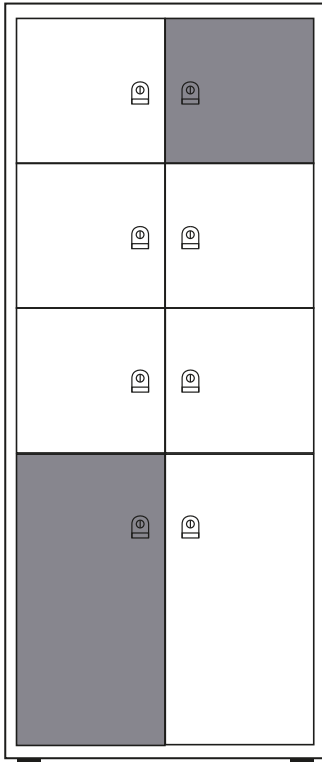

Internal Compartment Dimensions

800mm (31.5") wide LateralFile Locker compartment width = 358mm (14.1")

1000mm (39.4") wide LateralFile Locker compartment width = 458mm (18")

LateralFile Locker compartment depth = 450mm (17.7")

Please note: The below dimensions listed for height can be applied for both 800mm (31.5") and 1000mm (39.4") wide LateralFile Lockers.

Single Locker compartment height = 358mm (14.1")

Double Locker compartment height = 743mm (29.3")

Personal Space Drawer Dimensions:

LateralFile Personal Space Drawer height = 348mm (13.7")

LateralFile Personal Space Drawer depth = 450mm (17.7")