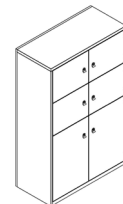

L1048SABX2SDXP

H: 1985mm (78.1") W: 1000mm (39.4") D: 470mm (18.5")

Product Code	Description
L1061SABX5SXP	Ten x 381mm (15") doors
L1061SABX3SDXP	Six x 381mm (15") doors & two x 762mm (30") doors
L1061SABXD3SXP	Two x 762mm (30") doors & six x 381mm (15") doors
L1061SABX4SPXP	Eight x 381mm (15") doors & two x 381mm (15") locker drawers