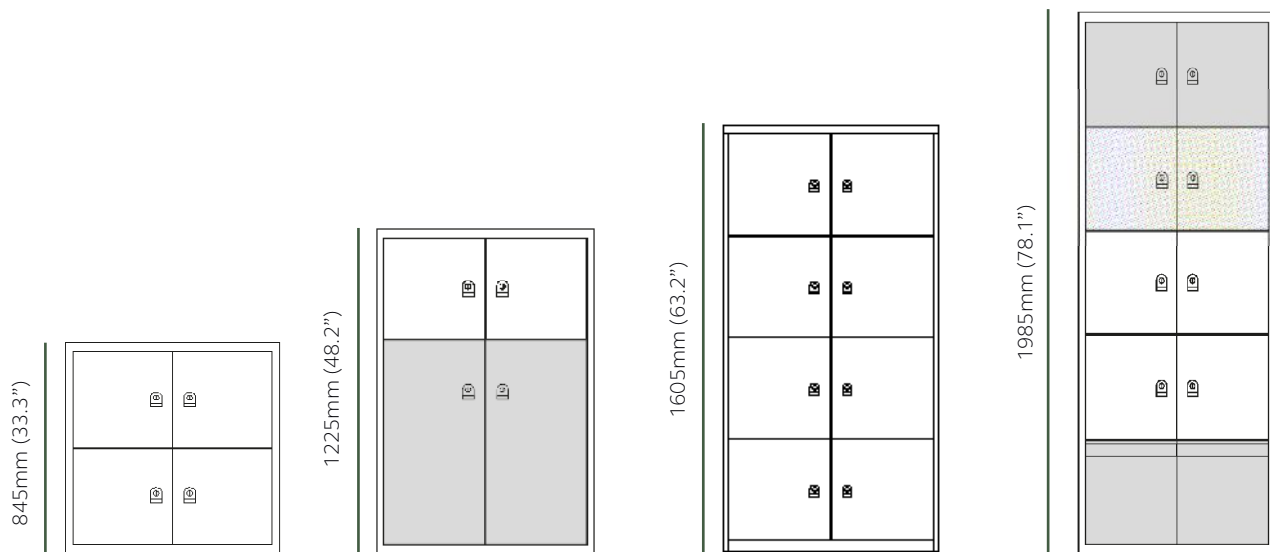

Customisation - Choose double height for hanging coats or stowing cabin bags, easy to access drawers at ground level or planter tops for relaxing greenery.

Range Overview

All lockers are 470mm (18.5") deep.

Available in two widths: 800mm (31.5") or 1000mm (39.4")

Locker modules

Lockers

H: 845mm (33.3") W: 800mm (31.5") D: 470mm (18.5")

Product Code	Description
L0824SABX2SXP	Four x 381mm (15") doors
L0824SABXDXP	Two x 762mm (30") doors
L0824SABXSPXP	Two x 381mm (15") doors & two x 381mm (15") locker drawers

L0824SABX2SXP

H: 1225mm (48.2") W: 800mm (31.5") D: 470mm (18.5")

Product Code	Description
L0836SABX3SXP	Six x 381mm (15") doors
L0836SABXSDXP	Two x 381mm (15") doors & two x 762mm (30") doors
L0836SABX2SPXP	Four x 381mm (15") doors & two x 381mm (15") locker drawers

L0836SABXSDXP

H: 1605mm (63.2") W: 800mm (31.5") D: 470mm (18.5")

Product Code	Description
L0848SABX4SXP	Eight x 381mm (15") doors
L0848SABX2SDXP	Four x 381mm (15") doors & two x 762mm (30") doors
L0848SABX3SPXP	Six x 381mm (15") doors & two x 381mm (15") locker drawers