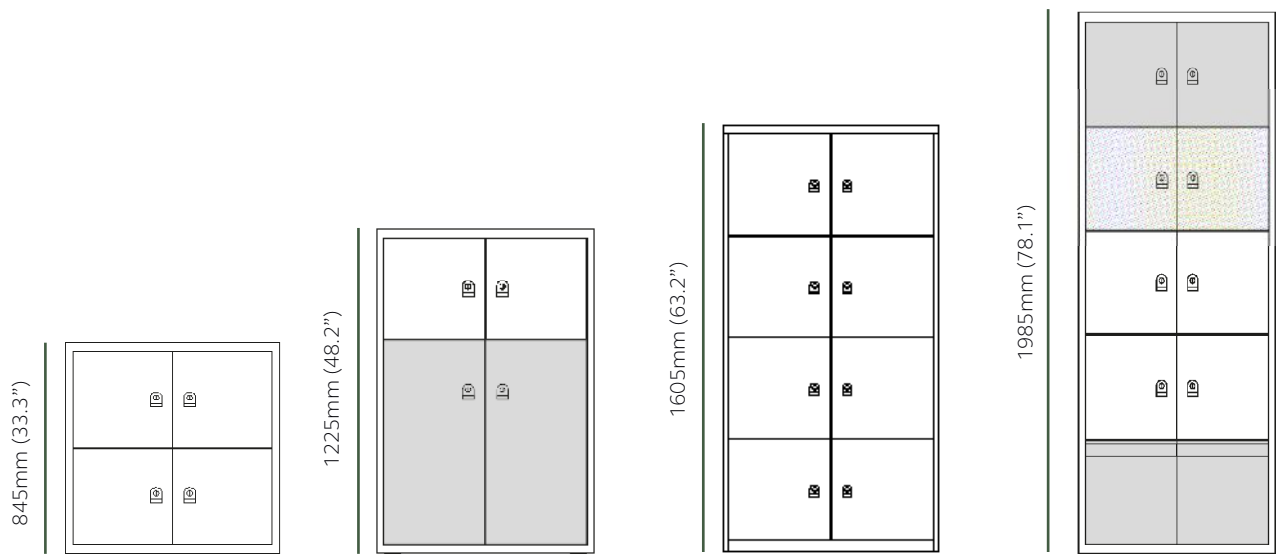

Customisation - Choose double height for hanging coats or stowing cabin bags, easy to access drawers at ground level or planter tops for relaxing greenery.

Range Overview

All lockers are 470mm (18.5") deep.

Available in two widths: 800mm (31.5") or 1000mm (39.4")

Locker modules

Lockers

H: 845mm (33.3") W: 800mm (31.5") D: 470mm (18.5")

Product Code	Description
L0824SABX2SXP	Four x 381mm (15") doors
L0824SABXDXP	Two x 762mm (30") doors
L0824SABXSPXP	Two x 381mm (15") doors & two x 381mm (15") locker drawers

L0824SABX2SXP

H: 1225mm (48.2") W: 800mm (31.5") D: 470mm (18.5")

Product Code	Description
L0836SABX3SXP	Six x 381mm (15") doors
L0836SABXSDXP	Two x 381mm (15") doors & two x 762mm (30") doors
L0836SABX2SPXP	Four x 381mm (15") doors & two x 381mm (15") locker drawers

L0836SABXSDXP

H: 1605mm (63.2") W: 800mm (31.5") D: 470mm (18.5")

Product Code	Description
L0848SABX4SXP	Eight x 381mm (15") doors
L0848SABX2SDXP	Four x 381mm (15") doors & two x 762mm (30") doors
L0848SABX3SPXP	Six x 381mm (15") doors & two x 381mm (15") locker drawers