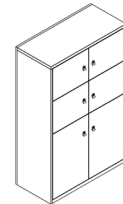

L1048SABX2SDXP

H: 1985mm (78.1") W: 1000mm (39.4") D: 470mm (18.5")

Product Code	Description
L1061SABX5SXP	Ten x 381mm (15") doors
L1061SABX3SDXP	Six x 381mm (15") doors & two x 762mm (30") doors
L1061SABXD3SXP	Two x 762mm (30") doors & six x 381mm (15") doors
L1061SABX4SPXP	Eight x 381mm (15") doors & two x 381mm (15") locker drawers