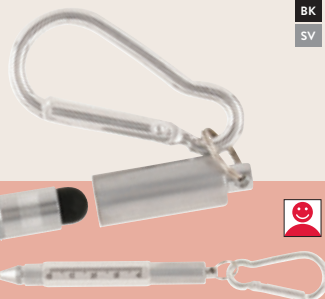

KEYRING TOOL PEN

BK
SV