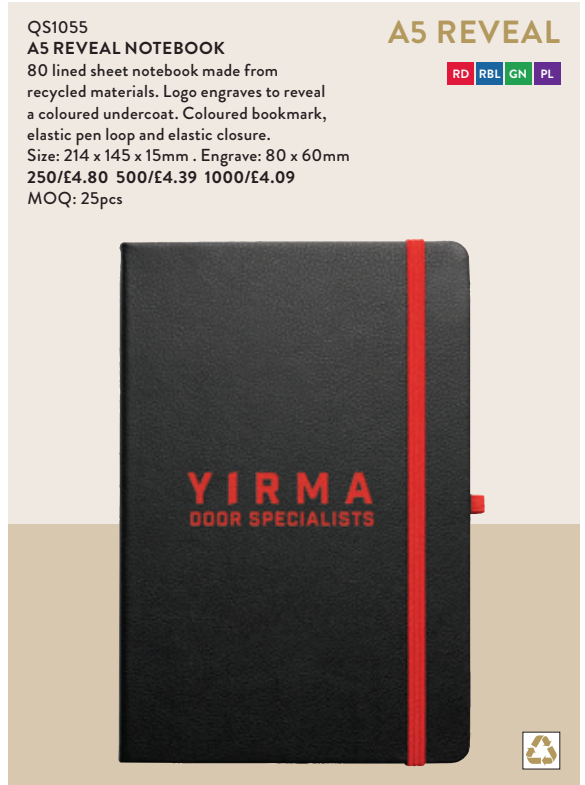

A5 REVEAL

RD RBL GN PL

QS1055
A5 REVEAL NOTEBOOK
80 lined sheet notebook made from recycled materials. Logo engraves to reveal a coloured undercoat. Coloured bookmark, elastic pen loop and elastic closure.
Size: 214 x 145 x 15mm . Engrave: 80 x 60mm
250/£4.80 500/£4.39 1000/£4.09
MOQ: 25pcs