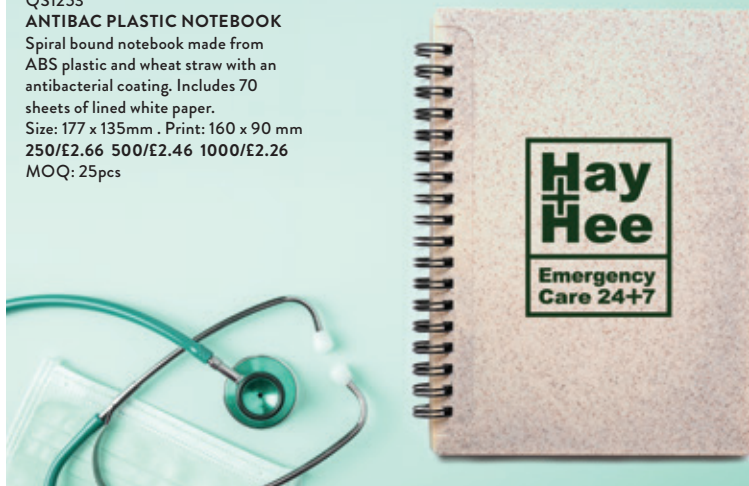

ANTIBAC
NOTEBOOK