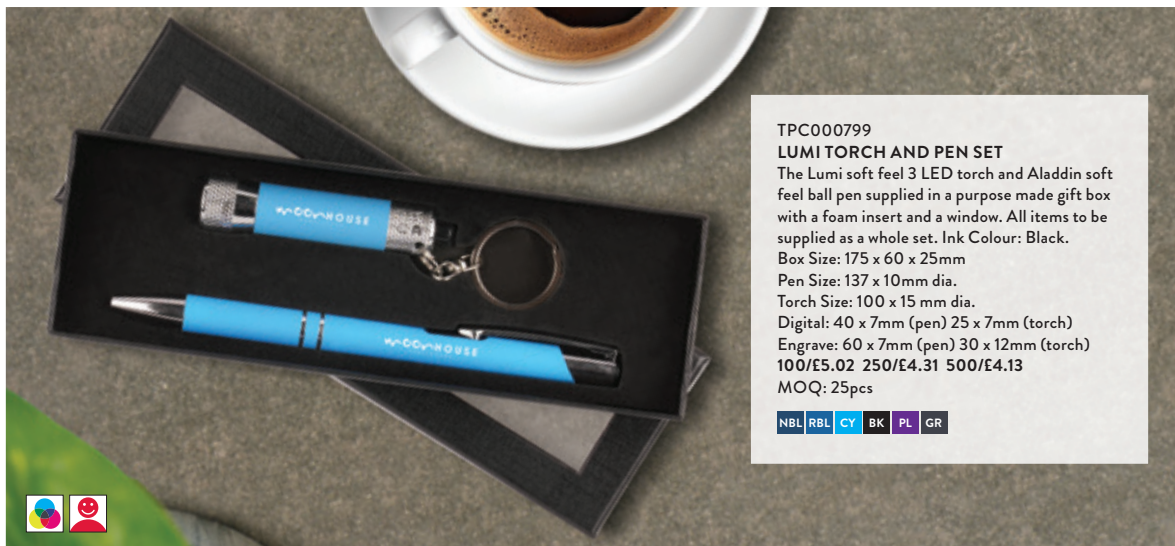

**TPC000799
LUMI TORCH AND PEN SET**
The Lumi soft feel 3 LED torch and Aladdin soft feel ball pen supplied in a purpose made gift box with a foam insert and a window. All items to be supplied as a whole set. Ink Colour: Black.
Box Size: 175 x 60 x 25mm
Pen Size: 137 x 10mm dia.
Torch Size: 100 x 15 mm dia.
Digital: 40 x 7mm (pen) 25 x 7mm (torch)
Engrave: 60 x 7mm (pen) 30 x 12mm (torch)
100/£5.02 250/£4.31 500/£4.13
MOQ: 25pcs

NBL RBL CY BK PL GR