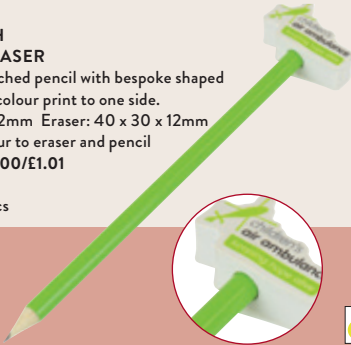

PENCIL WITH BESPOKE ERASER

Pantone® matched pencil with bespoke shaped eraser and full colour print to one side.
Pencil: 170 x 7.2mm Eraser: 40 x 30 x 12mm
Print: Full colour to eraser and pencil
1000/£1.17 2500/£1.01
5000/£0.91
MOQ: 1000pcs