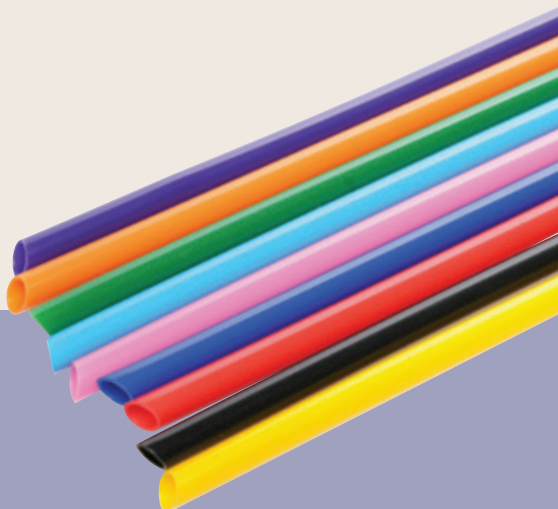

LETTON STRAW

RD BL CY BK GN AM PL LPK YL

Recycled LDPE plastic straw. For use with MG9605/9506/9606/9706.

Size: 205 x 6mm dia. Print: N/A

250/£0.53 500/£0.48 1000/£0.43

MOQ: 25pcs