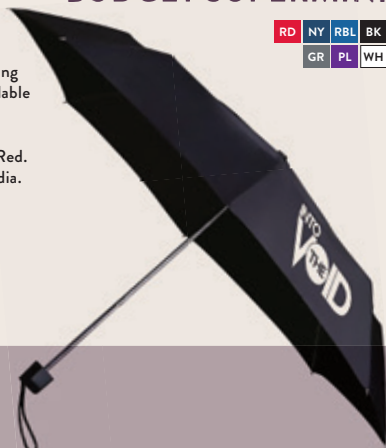

BUDGET SUPERMINI