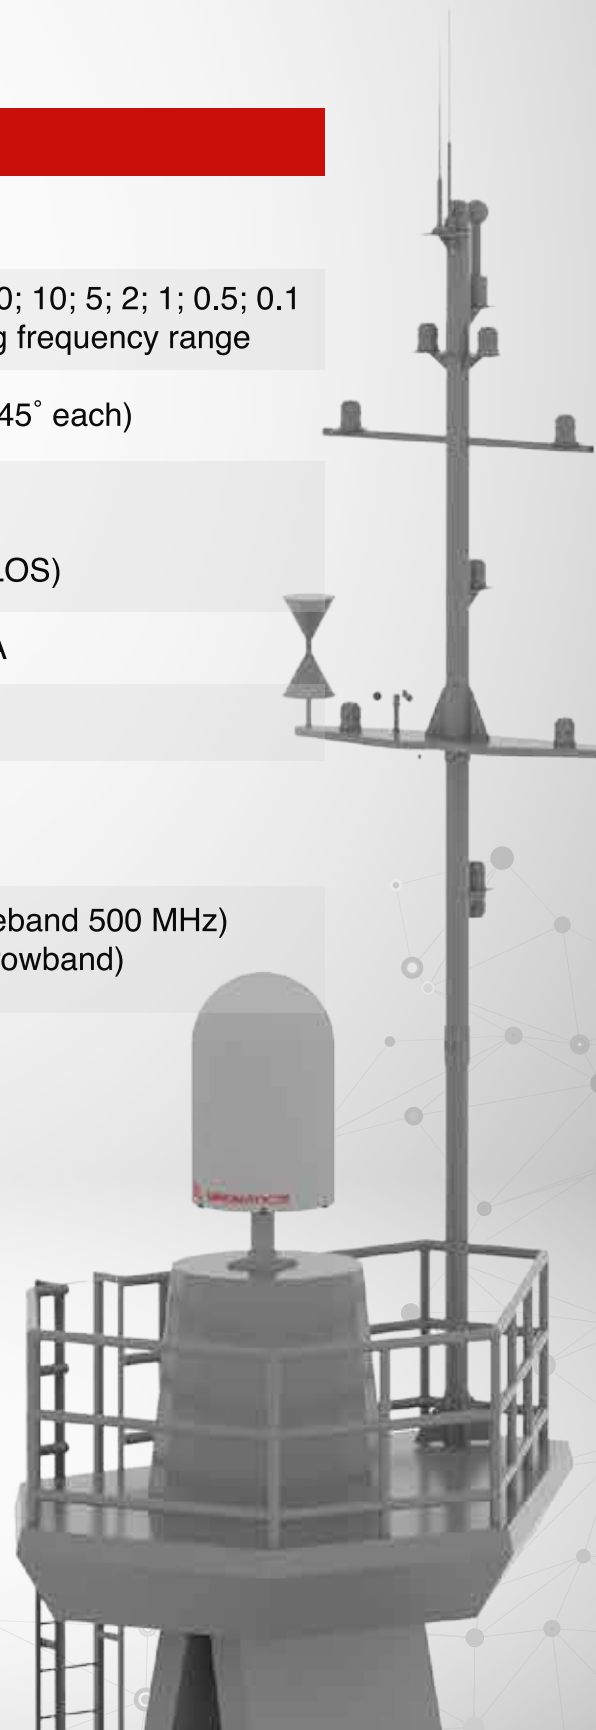

KURITA

RADAR ELECTRONIC SUPPORT MEASURE

KURITA is a Radar Electronic Support Measure (RESM) system that is capable in direction finding, signal analysis and emitter classification. It is vital for the vessel petrol ship as an early warning system of any incoming threat from airborne, naval and ground based target. The system is integrated with other EW platforms such as COMINT, RDF and existing SIGINT assets to optimize its operability.

Key Features

Reception of signals emitted by the radars in all direction within 500 km radius including air target.

Characterise target's signal and evaluate its shape parameter to compare with the data in the Emitter Library.

Real-time bearing identification with 3° RMS accuracy.
Recognizing the position of incoming target.

Warning system of suspicious / hostile aircraft.
Pre-empt early actions / battle readiness.

Open architecture design for integrated environment.

Technical Specification

Parameter	Specification
Operating Frequency Range, GHz	0.95 – 18
Bandwidth of Bearing Analysis, MHz Bandwidth of Parallel Detection	500; 100; 50; 20; 10; 5; 2; 1; 0.5; 0.1 Entire operating frequency range
Antenna Pattern	360° (8 beams 45° each)
Detection Range: Surface Target Airborne Target	up to 100 km up to 500 km (LOS)
Direction Finding Method	RDF and TDOA
Bearing Accuracy	3° RMS
Numbers of Simultaneous Detection and Identifications	Up to 200
System Sensitivity	-110 dBW (wideband 500 MHz) -130 dBW (narrowband)