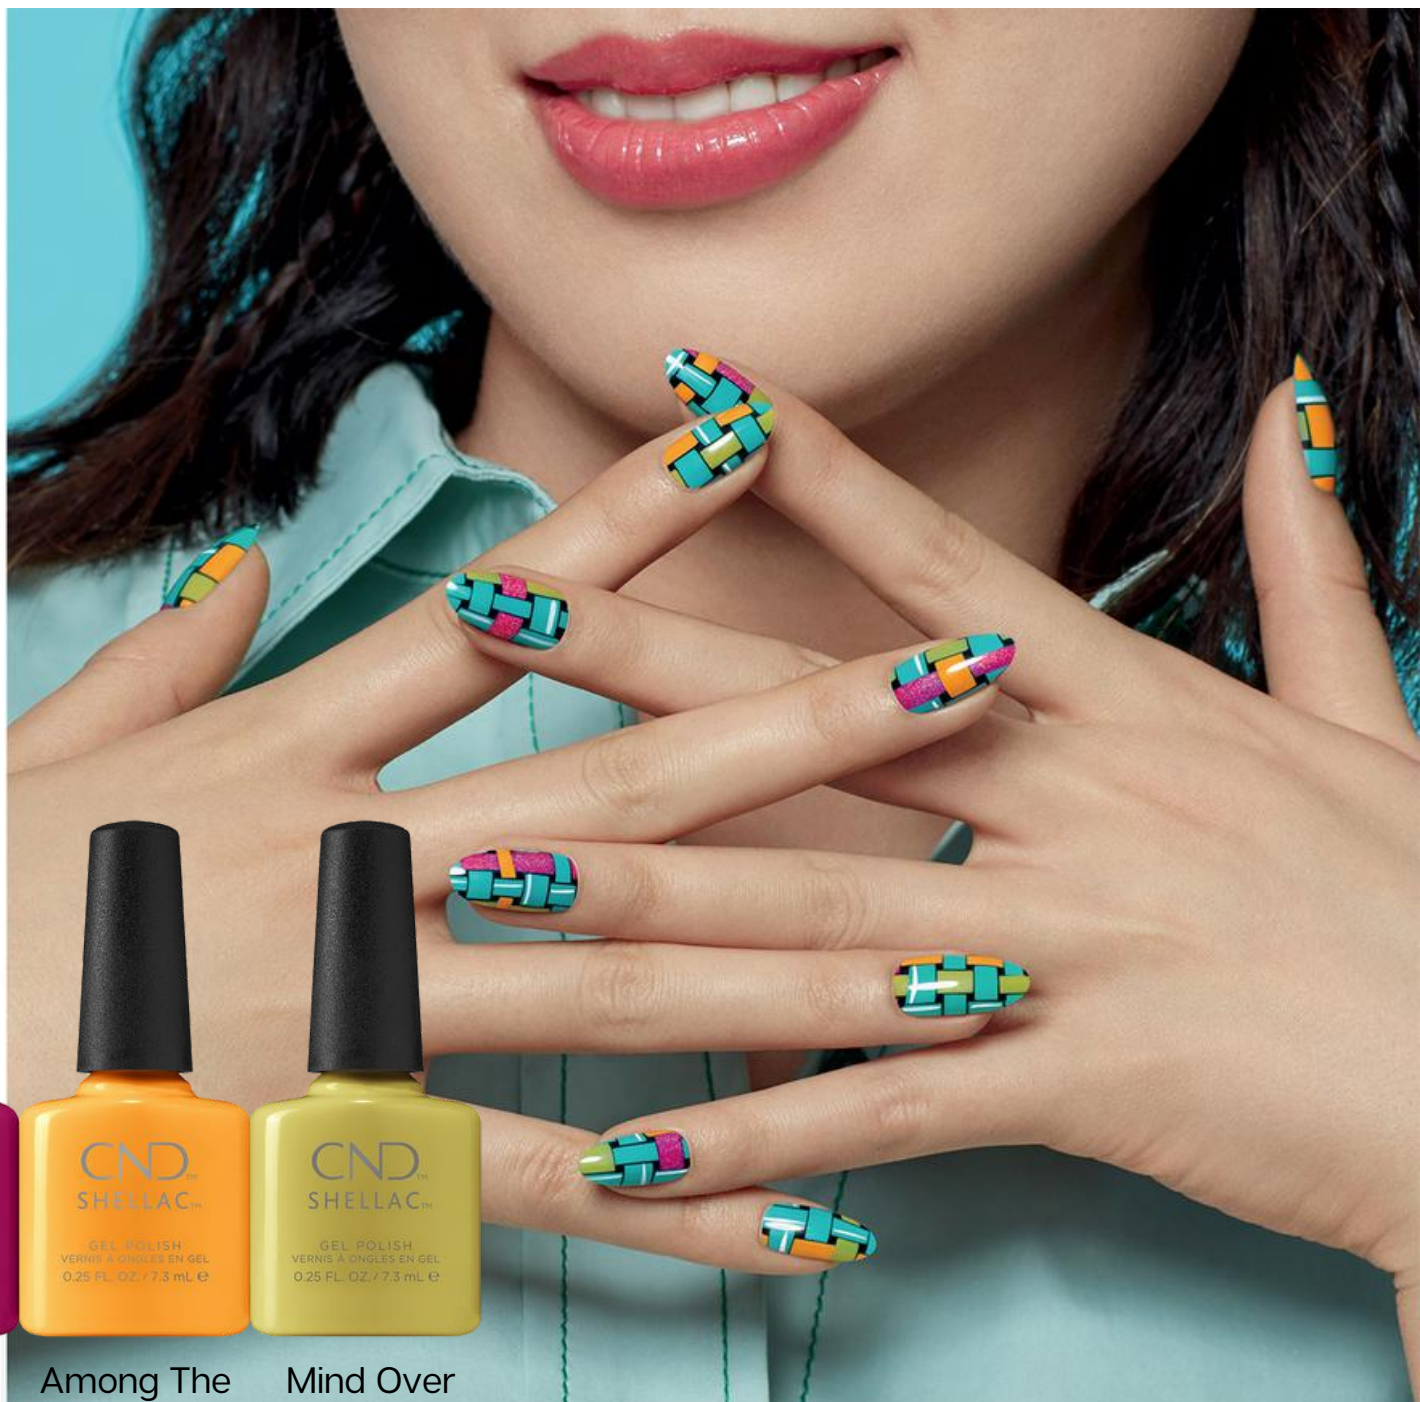

Among The
Marigolds

Mind Over
Matcha