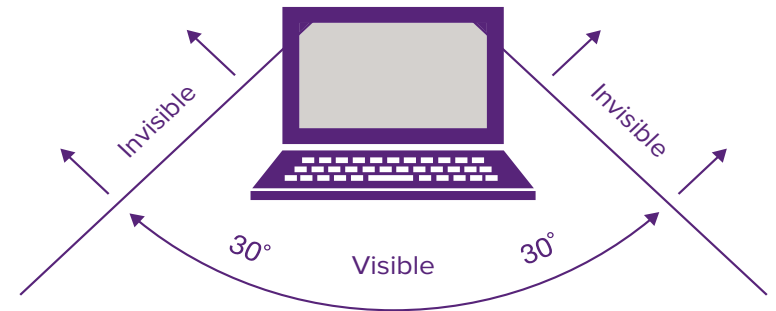

ASP20GLX

Privacy Screens & Blue Light Filters

At work or on the go, protect your screen from wandering eyes

**Touchscreen
compatible**

Anti-glare
non-reflective screen

Blue light filter
for protection

Effortlessly attach to your laptop, monitor or tablet screen and narrow the viewing angle so on-screen data can only be seen by people directly in front of it.