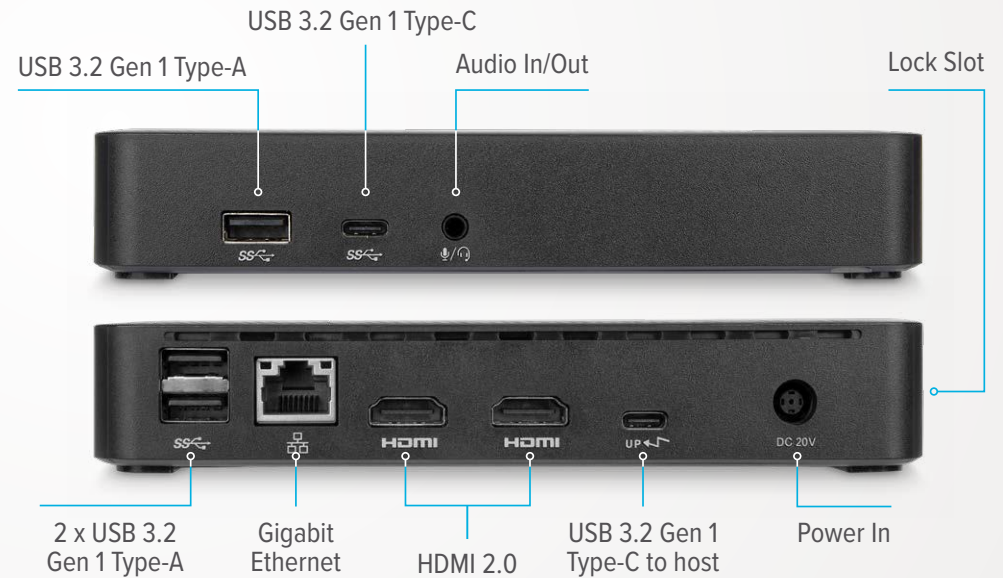

Universal USB-C DV4K Docking Station with 65W Power Delivery

65W

USB Type-C

USB Type-A

Thunderbolt™ 3

4K
ULTRA HD

USB-C Power
delivery