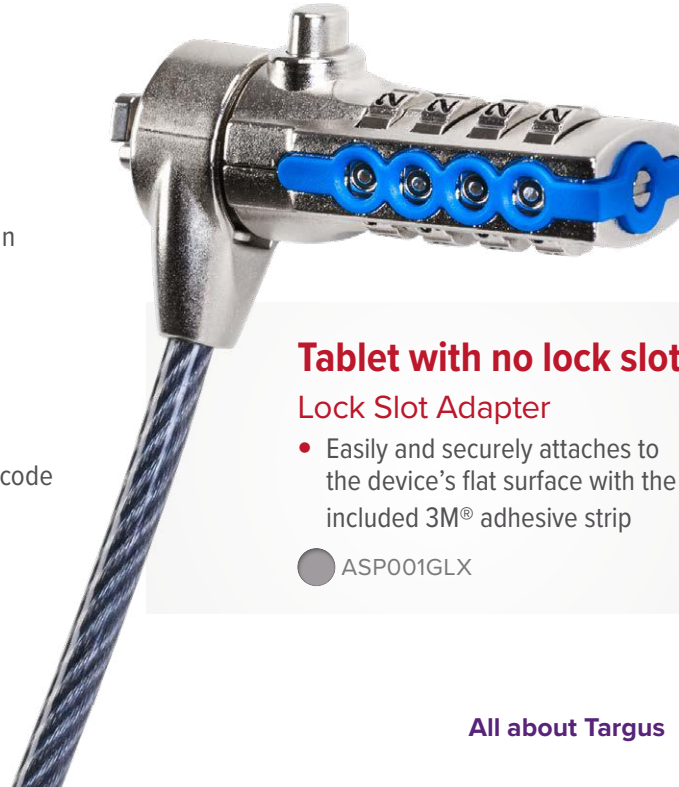

Tablet with no lock slot?

Lock Slot Adapter

- Easily and securely attaches to the device's flat surface with the included 3M® adhesive strip

● ASP001GLX