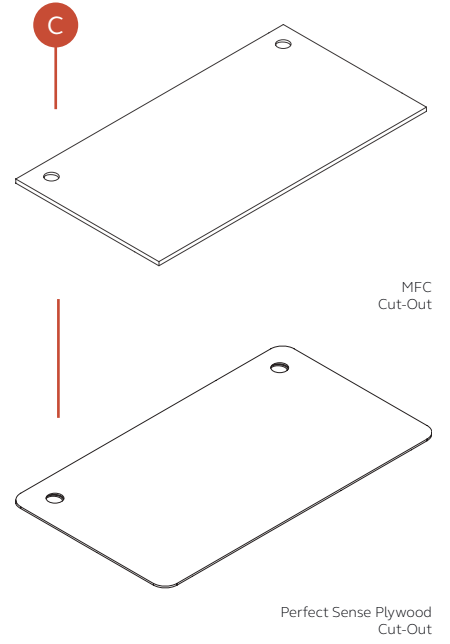

ABDMSCRN10

Mounted Screens for Single Desks - Cirrus

H: 380mm (15") D:27mm (1.1")

Product Code	Description	Width
CSDMSCRN10	Desk mounted screen - Height adjustable desk	1000mm (39.4")
CSDMSCRN12	Desk mounted screen - Height adjustable desk	1200mm (47.2")
CSDMSCRN14	Desk mounted screen - Height adjustable desk	1400mm (55.1")
CSDMSCRN16	Desk mounted screen - Height adjustable desk	1600mm (63")
CSDMSCRN18	Desk mounted screen - Height adjustable desk	1800mm (70.9")

CSDMSCRN10

Mounted Screens for Bench Desks - Cirrus

H: 628mm (15") D:27mm (1.1")

Product Code	Description	Width
CBDMSCRN10	Desk mounted screen - Height adjustable desk	1000mm (39.4")
CBDMSCRN12	Desk mounted screen - Height adjustable desk	1200mm (47.2")
CBDMSCRN14	Desk mounted screen - Height adjustable desk	1400mm (55.1")
CBDMSCRN16	Desk mounted screen - Height adjustable desk	1600mm (63")
CBDMSCRN18	Desk mounted screen - Height adjustable desk	1800mm (70.9")

CBDMSCRN10

Brackets for Screens - Air and Cirrus

H: 240mm (15") D:50 mm (1.1")

Product Code	Description	Width
SBKT-BISBKT-01	Brackets for Single Desk	20 mm
SBKT-BISBKT-03	Brackets for Duo Desk	40 mm

Table Tops