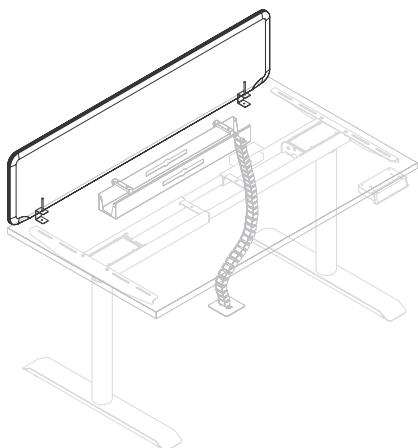

JOYM14800UKR + CTSINGLE or CTTILT + CSSINGLE + SBKT-BISBKT-01 + ABDMSCRN14