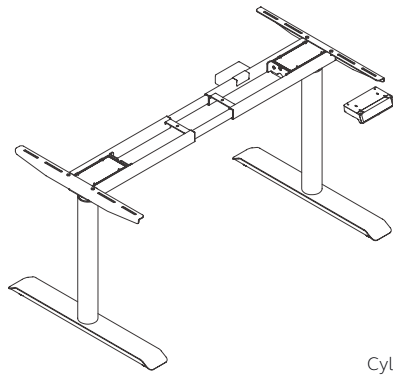

ABDMSCRN10

Mounted Screens for Single Desks - Cirrus

H: 380mm (15") D:27mm (1.1")

Product Code	Description	Width
CSDMSCRN10	Desk mounted screen - Height adjustable desk	1000mm (39.4")
CSDMSCRN12	Desk mounted screen - Height adjustable desk	1200mm (47.2")
CSDMSCRN14	Desk mounted screen - Height adjustable desk	1400mm (55.1")
CSDMSCRN16	Desk mounted screen - Height adjustable desk	1600mm (63")
CSDMSCRN18	Desk mounted screen - Height adjustable desk	1800mm (70.9")

CSDMSCRN10

Mounted Screens for Bench Desks - Cirrus

H: 628mm (15") D:27mm (1.1")

Product Code	Description	Width
CBDMSCRN10	Desk mounted screen - Height adjustable desk	1000mm (39.4")
CBDMSCRN12	Desk mounted screen - Height adjustable desk	1200mm (47.2")
CBDMSCRN14	Desk mounted screen - Height adjustable desk	1400mm (55.1")
CBDMSCRN16	Desk mounted screen - Height adjustable desk	1600mm (63")
CBDMSCRN18	Desk mounted screen - Height adjustable desk	1800mm (70.9")

CBDMSCRN10

Brackets for Screens - Air and Cirrus

H: 240mm (15") D:50 mm (1.1")

Product Code	Description	Width
SBKT-BISBKT-01	Brackets for Single Desk	20 mm
SBKT-BISBKT-03	Brackets for Duo Desk	40 mm

Table Tops