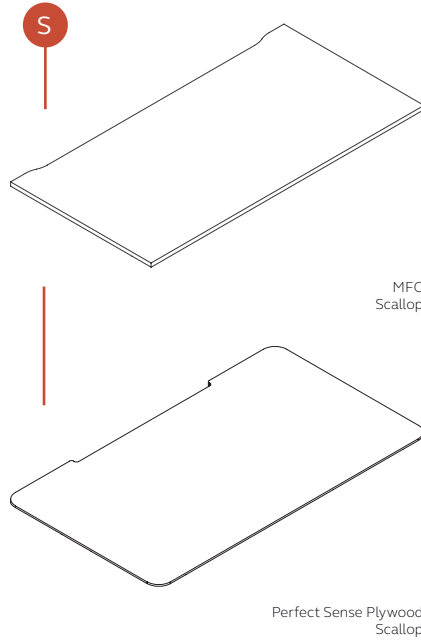

ABDMSCRN10

Mounted Screens for Single Desks - Cirrus

H: 380mm (15") D:27mm (1.1")

Product Code	Description	Width
CSDMSCRN10	Desk mounted screen - Height adjustable desk	1000mm (39.4")
CSDMSCRN12	Desk mounted screen - Height adjustable desk	1200mm (47.2")
CSDMSCRN14	Desk mounted screen - Height adjustable desk	1400mm (55.1")
CSDMSCRN16	Desk mounted screen - Height adjustable desk	1600mm (63")
CSDMSCRN18	Desk mounted screen - Height adjustable desk	1800mm (70.9")

CSDMSCRN10

Mounted Screens for Bench Desks - Cirrus

H: 628mm (15") D:27mm (1.1")

Product Code	Description	Width
CBDMSCRN10	Desk mounted screen - Height adjustable desk	1000mm (39.4")
CBDMSCRN12	Desk mounted screen - Height adjustable desk	1200mm (47.2")
CBDMSCRN14	Desk mounted screen - Height adjustable desk	1400mm (55.1")
CBDMSCRN16	Desk mounted screen - Height adjustable desk	1600mm (63")
CBDMSCRN18	Desk mounted screen - Height adjustable desk	1800mm (70.9")

CBDMSCRN10

Brackets for Screens - Air and Cirrus

H: 240mm (15") D:50 mm (1.1")

Product Code	Description	Width
SBKT-BISBKT-01	Brackets for Single Desk	20 mm
SBKT-BISBKT-03	Brackets for Duo Desk	40 mm

Table Tops