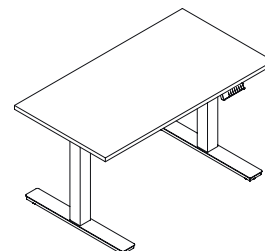

Range Overview

Bisley Cube

Bisley Cube is an electric, height adjustable desk with just a simple touch of a button. The desk has sleek, clean-cut lines, a sturdy frame and features a unique dual motor for easy height adjustability. This allows for a smooth transition between sitting and standing, encouraging you to vary your posture throughout the day for wellness and mobility.

Bisley Cube's dual motor is one of the quietest on the market with a noise rating of less than 45db. And with a maximum lifting capacity of 120kg, your desk will move with even the sturdiest of loads. Available in a selection of colours, the Bisley Cubic has a choice of desktop options so you can create a desk set up that suits your office aesthetic and your brand style.