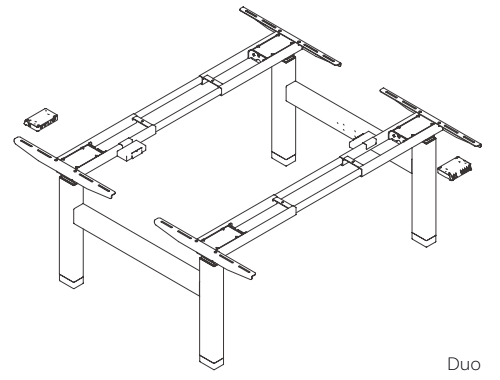

CSDMSCRN10

Mounted Screens for Bench Desks - Cirrus

H: 628mm (15") D:27mm (1.1")

Product Code	Description	Width
CBDMSCRN10	Desk mounted screen - Height adjustable desk	1000mm (39.4")
CBDMSCRN12	Desk mounted screen - Height adjustable desk	1200mm (47.2")
CBDMSCRN14	Desk mounted screen - Height adjustable desk	1400mm (55.1")
CBDMSCRN16	Desk mounted screen - Height adjustable desk	1600mm (63")
CBDMSCRN18	Desk mounted screen - Height adjustable desk	1800mm (70.9")

CBDMSCRN10

Brackets for Screens - Air and Cirrus

H: 240mm (15") D:50 mm (1.1")

Product Code	Description	Width
SBKT-BISBKT-01	Brackets for Single Desk	20 mm
SBKT-BISBKT-03	Brackets for Duo Desk	40 mm

Table Tops