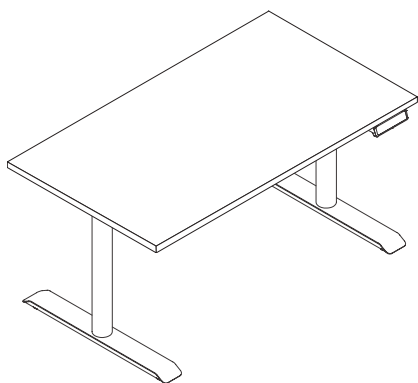

1

JOYM14800UKR