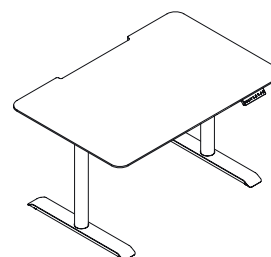

Range Overview

Bisley Cube

Bisley Cube is an electric, height adjustable desk with just a simple touch of a button. The desk has sleek, clean-cut lines, a sturdy frame and features a unique dual motor for easy height adjustability. This allows for a smooth transition between sitting and standing, encouraging you to vary your posture throughout the day for wellness and mobility.

Bisley Cube's dual motor is one of the quietest on the market with a noise rating of less than 45db. And with a maximum lifting capacity of 120kg, your desk will move with even the sturdiest of loads. Available in a selection of colours, the Bisley Cubic has a choice of desktop options so you can create a desk set up that suits your office aesthetic and your brand style.

Bisley Cyl

Bringing style and functionality to any workspace, Bisley Cyl is a height adjustable desk. With its stylish cylindrical legs, which gives an ultra-modern look, transforming your workspace into a more modern and contemporary environment.

Cyl has a sleek, strong cylindrical frame and a unique dual motor for easy height adjustability. This enables a smooth transition between sitting and standing, enabling you to vary your posture throughout the day, improving wellness and mobility.