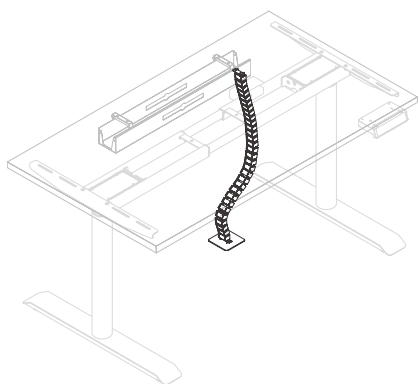

JOYM14800UKR + CTSINGLE or CTTILT + CSSINGLE