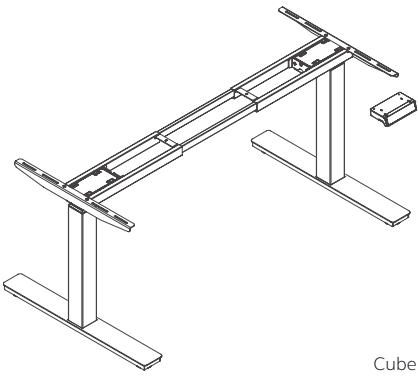

CSDMSCRN10

Mounted Screens for Bench Desks - Cirrus

H: 628mm (15") D:27mm (1.1")

Product Code	Description	Width
CBDMSCRN10	Desk mounted screen - Height adjustable desk	1000mm (39.4")
CBDMSCRN12	Desk mounted screen - Height adjustable desk	1200mm (47.2")
CBDMSCRN14	Desk mounted screen - Height adjustable desk	1400mm (55.1")
CBDMSCRN16	Desk mounted screen - Height adjustable desk	1600mm (63")
CBDMSCRN18	Desk mounted screen - Height adjustable desk	1800mm (70.9")

CBDMSCRN10

Brackets for Screens - Air and Cirrus

H: 240mm (15") D:50 mm (1.1")

Product Code	Description	Width
SBKT-BISBKT-01	Brackets for Single Desk	20 mm
SBKT-BISBKT-03	Brackets for Duo Desk	40 mm

Table Tops