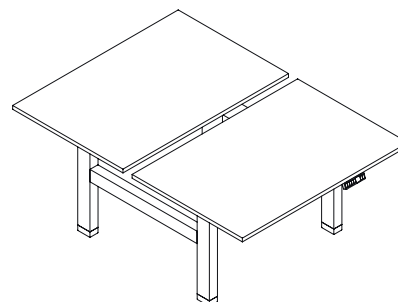

Bisley Duo

Bisley Duo is a twin electric height adjustable desk, supporting two fully functioning workstations. A perfect solution when maximising the space in a small office setting, these desks can be banked together to create a more collaborative team workspace in a larger open-plan office.

Bisley Duo's dual motor is one of the quietest on the market with a noise rating of less than 45db. And with a maximum lifting capacity of 120kg per side, your desk will move with even the sturdiest of loads.

The desk has sleek, clean-cut lines, a strong, frame and features a unique dual motor for easy height adjustability, enabling a smooth transition between sitting and standing, allowing users to vary their posture throughout the day and improves wellness.

Available in a range of contemporary colours, the Bisley Duo features a velvety smooth and highly durable Perfect Sense plywood desktop. With beautifully contoured edges and chamfered plywood, this twin desk set up really does add a touch of luxury to the office.