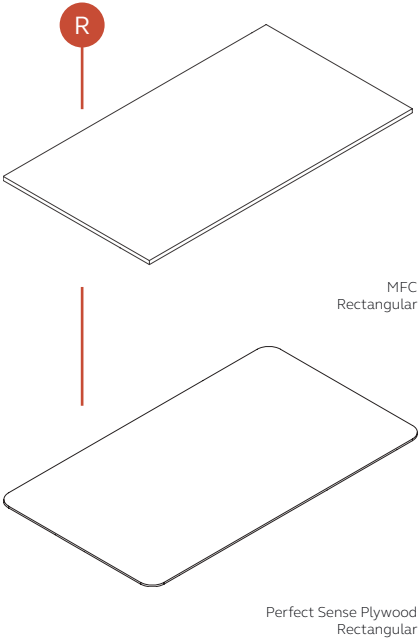

Modesty Panel

H: 375mm (14.8")

Product Code	Description	Width
MPSP12S	Perforated steel modesty panel for 1200mm wide desk	1078mm (42.4")
MPSP14S	Perforated steel modesty panel for 1400mm wide desk	1278mm (50.3")
MPSP16S	Perforated steel modesty panel for 1600mm wide desk	1478mm (58.2")
MPSP18S	Perforated steel modesty panel for 1800mm wide desk	1678mm (66.1")

ABDMSCRN10

Mounted Screens for Single Desks - Cirrus

H: 380mm (15") D:27mm (1.1")

Product Code	Description	Width
CSDMSCRN10	Desk mounted screen - Height adjustable desk	1000mm (39.4")
CSDMSCRN12	Desk mounted screen - Height adjustable desk	1200mm (47.2")
CSDMSCRN14	Desk mounted screen - Height adjustable desk	1400mm (55.1")
CSDMSCRN16	Desk mounted screen - Height adjustable desk	1600mm (63")
CSDMSCRN18	Desk mounted screen - Height adjustable desk	1800mm (70.9")

CSDMSCRN10

Mounted Screens for Bench Desks - Cirrus

H: 628mm (15") D:27mm (1.1")

Product Code	Description	Width
CBDMSCRN10	Desk mounted screen - Height adjustable desk	1000mm (39.4")
CBDMSCRN12	Desk mounted screen - Height adjustable desk	1200mm (47.2")
CBDMSCRN14	Desk mounted screen - Height adjustable desk	1400mm (55.1")
CBDMSCRN16	Desk mounted screen - Height adjustable desk	1600mm (63")
CBDMSCRN18	Desk mounted screen - Height adjustable desk	1800mm (70.9")

CBDMSCRN10

Brackets for Screens - Air and Cirrus

H: 240mm (15") D:50 mm (1.1")

Product Code	Description	Width
SBKT-BISBKT-01	Brackets for Single Desk	20 mm
SBKT-BISBKT-03	Brackets for Duo Desk	40 mm

Table Tops