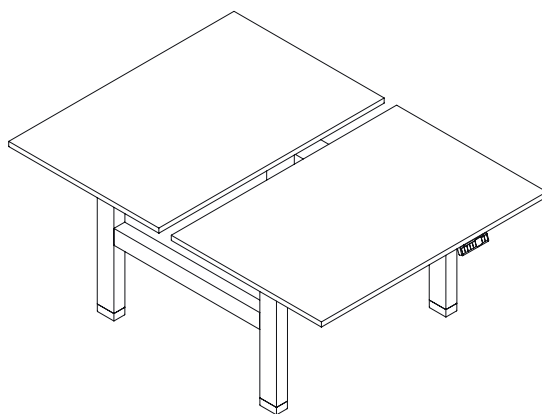

MODM14800UKR

2