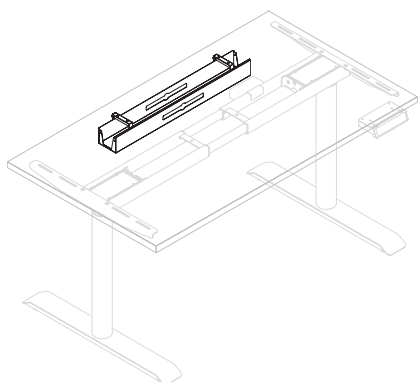

JOYM14800UKR + CTSINGLE or CTTILT