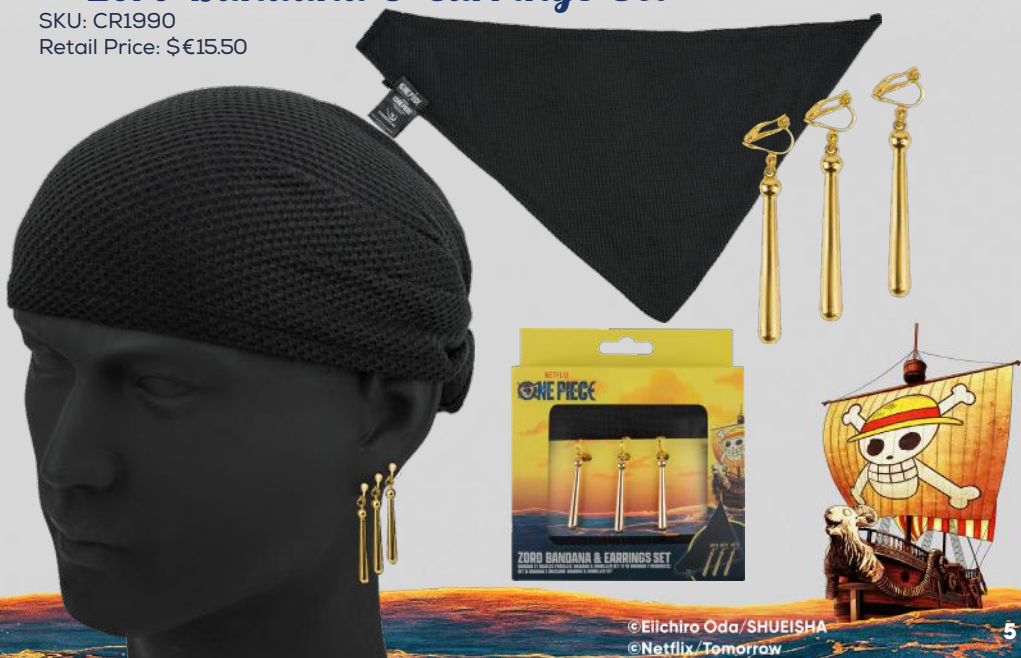

Zoro Bandana & Earrings Set

SKU: CR1990

Retail Price: $€15.50