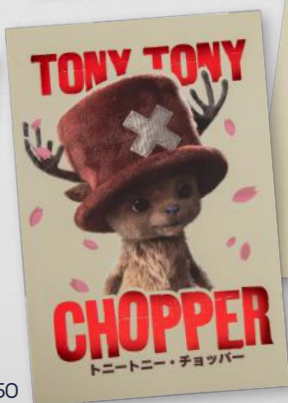

# Soft Cover Notebook

SKU: CR5193  
Retail Price: \$€10.50

SKU: CR5195  
Retail Price: \$€10.50

SKU: CR5197  
Retail Price: \$€10.50

SKU: CR5196  
Retail Price: \$€10.50

SKU: CR5192  
Retail Price: \$€20.50