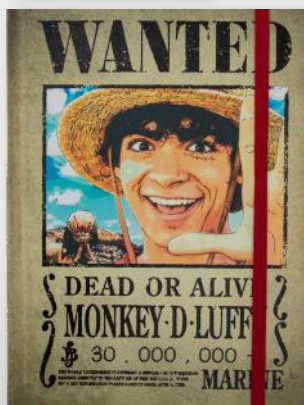

SKU: CR5191