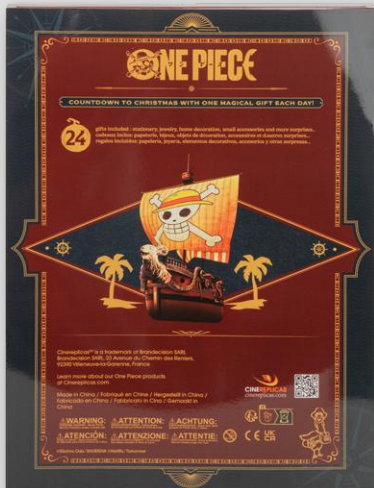

CINEREPlicas
PREMIUM OFFICIAL MERCHANDISE

2025

pro.cinereplicas.com

Advent Calendar

Deluxe

SKU: CR2093
Retail Price: \$€49.95

Classic

SKU: CR2092
Retail Price: \$€35.00

*New 2025 Advent Calendars with new design and new gifts!
Pictures available soon!*

Figurine Eraser

Retail Price: \$€7.00

SKU: CR5092U

SKU: CR5090U

SKU: CR5091U

SKU: CR5094U

SKU: CR5095U