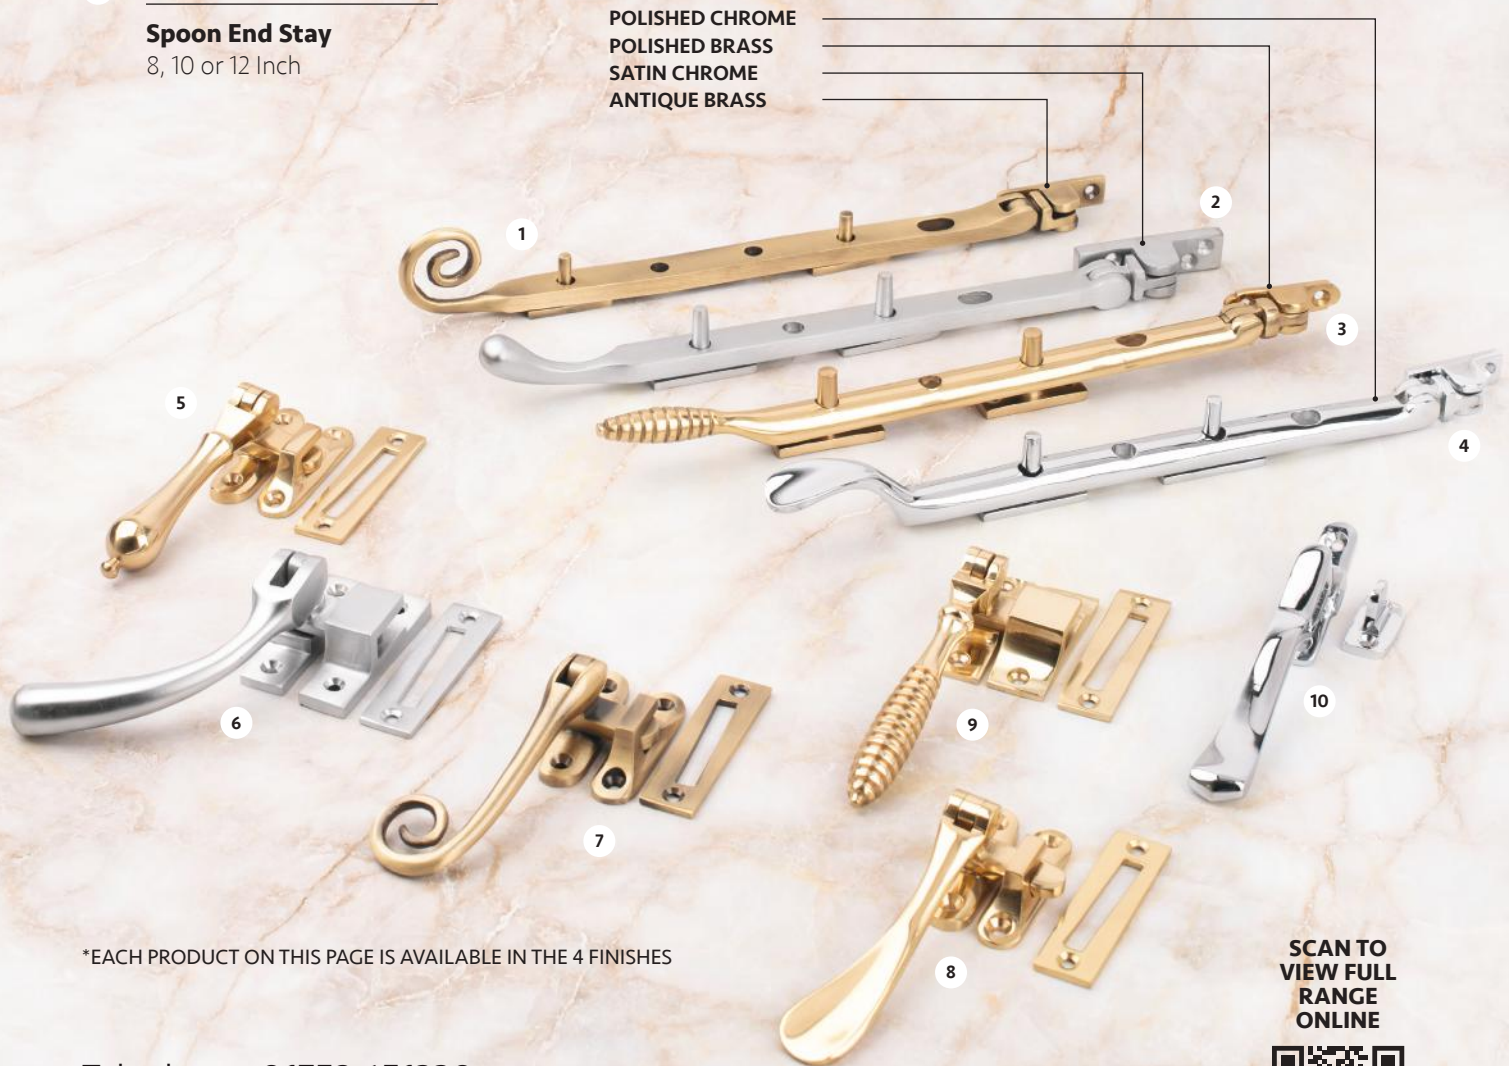

5 **DAR-010**

**Tear Drop Fastener**  
with hook & Mortice Plate

6 **DAR-007**

**Bulb End Fastener**  
with hook & Mortice Plate

7 **DAR-114**

**Monkey Tail Fastener**  
with hook & Mortice Plate

8 **DAR-116**

**Spoon End Fastener**  
with hook & Mortice Plate

9 **DAR-115**

**Reeded Fastener**  
with hook & Mortice Plate

10 **DAR-110**

**Victorian Fastener**  
with wedge plate

\*EACH PRODUCT ON THIS PAGE IS AVAILABLE IN THE 4 FINISHES