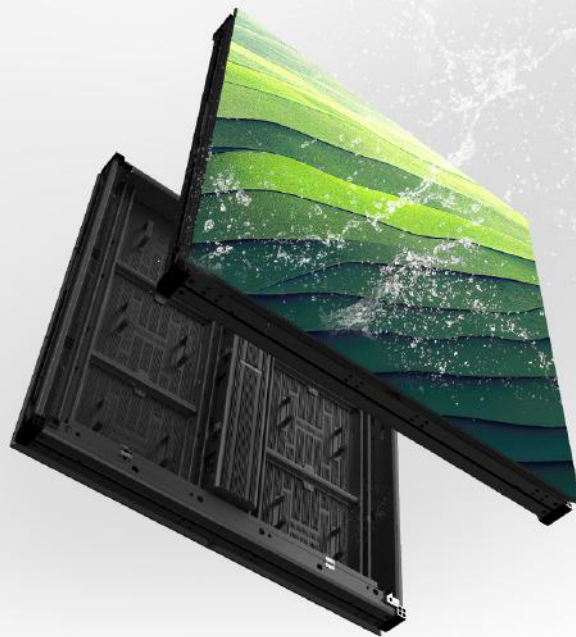

Brighten Every Moment

LumiSquare Series

Outdoor

Front & Rear Maintenance

Energy Saving

Aluminum Profile

Robust and Stable Performance

Higher Protection Level: Fully-enclosed bottom shell enables IP67 front protection and IP66 rear protection

Corner Bar Cabinet

- Seamlessly joins two LED cabinets for an **outer right angle** installation
- Eliminates vertical seams for a smooth visual effect

Energy Saving

- **Top-brand LED lamp beads** provide high luminous efficiency
- **Common cathode** connection
- **40% to 50%** energy savings

Easier Installation

- Supports **cordless and waterproof** connection
- **Aviation plugs** ensure easier installation

Application Scenarios

Billboard

Outdoor Glasses-Free 3D

Building Facade

Key Spec

	DS-D4257CO-2APA	DS-D4266CO-2APA	DS-D4280CO-2APA	DS-D42A0CO-2APA
Pixel Structure	SMD Triad LED			
Pixel Pitch (mm)	5.71	6.67	8	10
Module Composition (W × H)	2×3			
Module Structure	Aluminum Shell			
Cabinet Dimension (W × H × D, mm)	960 × 960 × 100 (37.80" × 37.80" × 3.94")			
Cabinet Resolution (W × H)	168 × 168	144 × 144	120×120	96 × 96
Cabinet Weight	27.15 kg(59.86 lb)			
Pixel Density (dots/m ²)	28224	22500	15625	10000
Cabinet Material	Aluminum profile			
Maintenance Method	Front/Rear Maintenance			
Protection Level	IP67(F)/IP66(R)			
Brightness (nits)	6500			
Viewing Angle	160°(H)/130°(V)			
Contrast Ratio	8000:1			
Peak Consumption (W/m ²)	480			
Average Consumption (W/m ²)	160			
Refresh Rate (Hz)	3840			