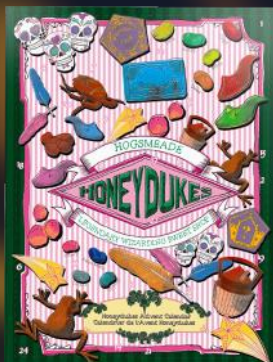

◆◆◆ Still available ◆◆◆

Harry Potter

Dobby Advent Calendar

EAN: 4895205618411
SKU: CR2105
Product size: 24.5 x 33 x 5 cm

Harry Potter

Classic Advent Calendar-2023

EAN: 4895205615274
SKU: CR2055
Product size: 24.5 x 33 x 5 cm

Harry Potter

Classic Advent Calendar-2022

EAN: 4895205606500
SKU: CR2053
Product size: 24.5 x 33 x 5 cm

Harry Potter

Luna Lovegood Advent Calendar

EAN: 4895205615298

SKU: CR2058

Product size: 24.5 x 33 x 5 cm

Harry Potter

HONEYDUKES Advent Calendar

EAN: 4895205620605

SKU: CR2109

Product size: 24.5 x 33 x 5 cm

BATMAN ADVENT CALENDAR

EAN: 4895205603356

SKU: CR2060