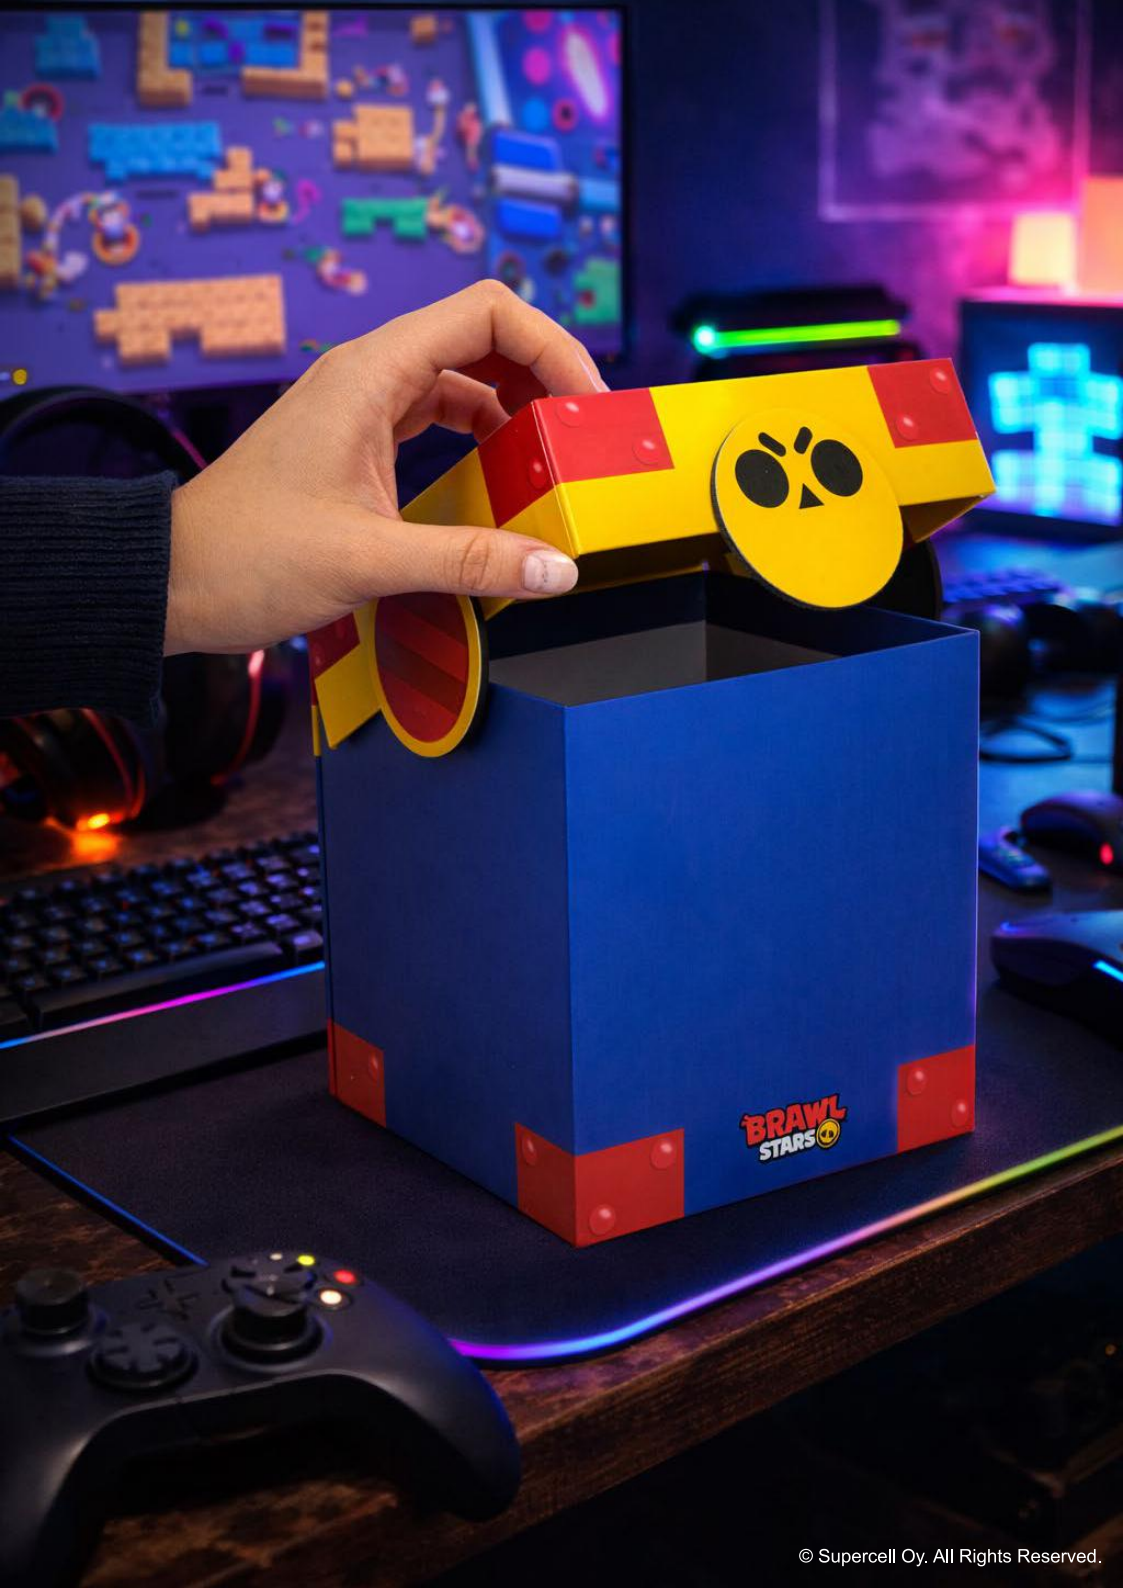

**BRAWL
STARS**