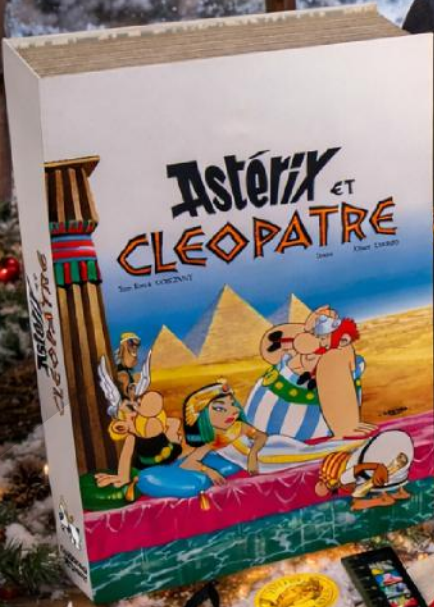

EAN: 4895205626300

SKU: CR2115

Product size: 33 x 24.5 x 5cm

Retail price: \$€20.00

Astérix & OBÉLIX®

Astérix & Cléopâtre Advent Calendar

EAN: 4895205624405

SKU: CR2038

Product size: 33 x 24.5 x 5 cm

Retail price: \$€45.00

24 items (Wooden ornament, Pin, Memo pad, Magnet, Lenticular bookmark, Stickers, Pen, Stamp, Socks, Keychain rubber, Woven patch, Mini Squishy, Ruler, Acrylic figure, Eraser, Acrylic clip, Compress towel, Yoyo, Bouncing ball, Washi tape, Drawstring bag, Tote bag, Bracelet, Puzzle.)

◆◆◆ Still available ◆◆◆

Harry Potter

Dobby Advent Calendar

EAN: 4895205618411
SKU: CR2105
Product size: 24.5 x 33 x 5 cm

Harry Potter

Classic Advent Calendar-2023

EAN: 4895205615274
SKU: CR2055
Product size: 24.5 x 33 x 5 cm