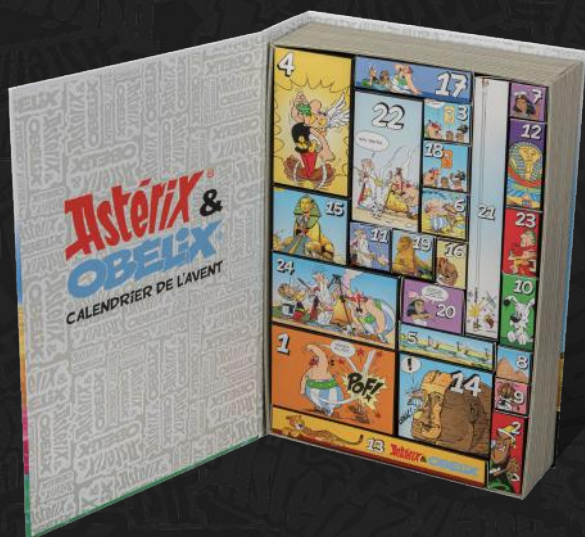

EAN: 4895205626300

SKU: CR2115

Product size: 33 x 24.5 x 5cm

Retail price: \$€20.00

Astérix & OBÉLIX®

Astérix & Cléopâtre Advent Calendar

EAN: 4895205624405

SKU: CR2038

Product size: 33 x 24.5 x 5 cm

Retail price: \$€45.00

24 items (Wooden ornament, Pin, Memo pad, Magnet, Lenticular bookmark, Stickers, Pen, Stamp, Socks, Keychain rubber, Woven patch, Mini Squishy, Ruler, Acrylic figure, Eraser, Acrylic clip, Compress towel, Yoyo, Bouncing ball, Washi tape, Drawstring bag, Tote bag, Bracelet, Puzzle.)

◆◆◆ Still available ◆◆◆

Harry Potter

Dobby Advent Calendar

EAN: 4895205618411
SKU: CR2105
Product size: 24.5 x 33 x 5 cm

Harry Potter

Classic Advent Calendar-2023

EAN: 4895205615274
SKU: CR2055
Product size: 24.5 x 33 x 5 cm