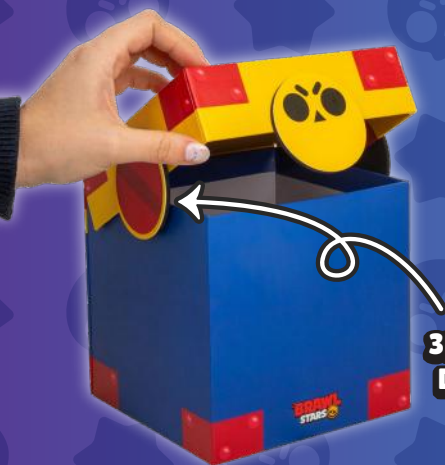

**NEW AND IMPROVED
BOX AND GIFTS**

EAN: 4895205624375

SKU: CR2068

Product size: 15.5 x 15.5 x 15.5 cm

Retail price: \$€40.00

**MEGA BOX
ADVENT CALENDAR**

24 items (Keyring Squishy, Pin, "Memo pad", Magnet, "Lenticular Bookmark", "Stickers", Charm Clip Pen, "Stamp", "Socks", Lenticular Pin Badge, Woven Patch, Pencil, Squishy, Lenticular Sticker, Eraser, Clip, Acrylic Stand, Foldable Water Bottle, Bracelet, Washi Tape, Drawstring Bag, Yoyo, Gaming finger sleeve, Rubber Keychain.)

**3D FOAM
DETAILS**

**BRAWL
STARS** 

SHONEN JUMP'S
NARUTO™

2026 EDITION

Naruto Rasengan Advent Calendar

EAN: 4895205624382

SKU: CR2069

Product size: 20 x 24.5 x 6 cm