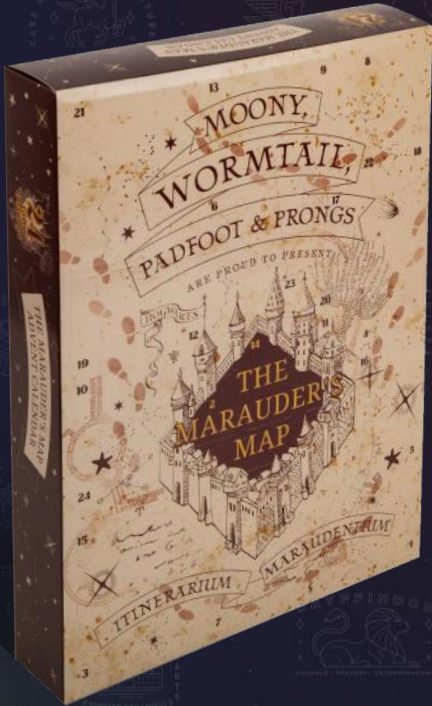

LENDARS TIMELINE

Y **JUNE**

AUGUST

ERY
A FFF DELIVERY
IN EUROPE

FIRST
DELIVERIES

Harry Potter

24
Gifts
Included

Marauder's Map Advent Calendar

EAN: 4895205624313

SKU: CR2045

Product size: 33 x 24.5 x 5 cm

Retail price: \$€36.00

24 items (Socks, Highlighter, Sticker x 2, Marauder's Map, Paper Clip, Lenticular Badge, Memo Pad, Rubber Keychain, Kids Stamp, Ruler, Poster Pen (pull out), Eraser, Sleeping Eye Mask, Pin, Puzzle, Measurement Tape, Christmas ornament, Magnet, Compressed towel, Budget wand pen, Washi tape, Pop Socket, Woven patch, Squishy)

ONE PIECE

Chopper Advent Calendar

EAN: 4895205624337

SKU: CR2047

Product size: 20 x 20 x 15 cm

Retail price: \$€45.00

24 items (Pen, Eraser, Mirror, Stickers, Ruler, Magnet, Rubber Keychain, Measurement tape, Pin, Phone charm with 1 charm, Lenticular pin badge, Drawstring pouch, Glow in the dark sticker, Luggage tag, Memo tab, Washi tape, Comb, "Omamori Holder", Acrylic ornament, Pop socket, Bracelet, Stamp, Woven patch, Tote Bag.)