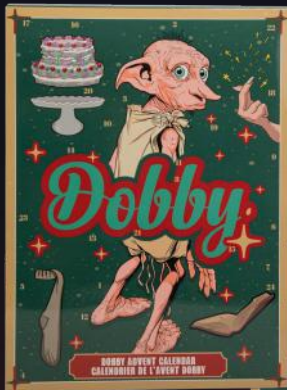

Product size: 33 x 24.5 x 5 cm

Retail price: \$€45.00

24 items (Wooden ornament, Pin, Memo pad, Magnet, Lenticular bookmark, Stickers, Pen, Stamp, Socks, Keychain rubber, Woven patch, Mini Squishy, Ruler, Acrylic figure, Eraser, Acrylic clip, Compress towel, Yoyo, Bouncing ball, Washi tape, Drawstring bag, Tote bag, Bracelet, Puzzle.)

◆◆◆ Still available ◆◆◆

Harry Potter

Dobby Advent Calendar

EAN: 4895205618411
SKU: CR2105
Product size: 24.5 x 33 x 5 cm

Harry Potter

Classic Advent Calendar-2023

EAN: 4895205615274
SKU: CR2055
Product size: 24.5 x 33 x 5 cm