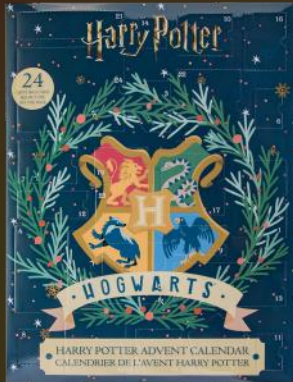

◆◆◆ Still available ◆◆◆

Harry Potter

Dobby Advent Calendar

EAN: 4895205618411
SKU: CR2105
Product size: 24.5 x 33 x 5 cm

Harry Potter

Classic Advent Calendar-2023

EAN: 4895205615274
SKU: CR2055
Product size: 24.5 x 33 x 5 cm

Harry Potter

Classic Advent Calendar-2022

EAN: 4895205606500
SKU: CR2053
Product size: 24.5 x 33 x 5 cm

Harry Potter

Luna Lovegood Advent Calendar

EAN: 4895205615298

SKU: CR2058

Product size: 24.5 x 33 x 5 cm

Harry Potter

HONEYDUKES Advent Calendar

EAN: 4895205620605

SKU: CR2109

Product size: 24.5 x 33 x 5 cm

BATMAN ADVENT CALENDAR

EAN: 4895205603356

SKU: CR2060