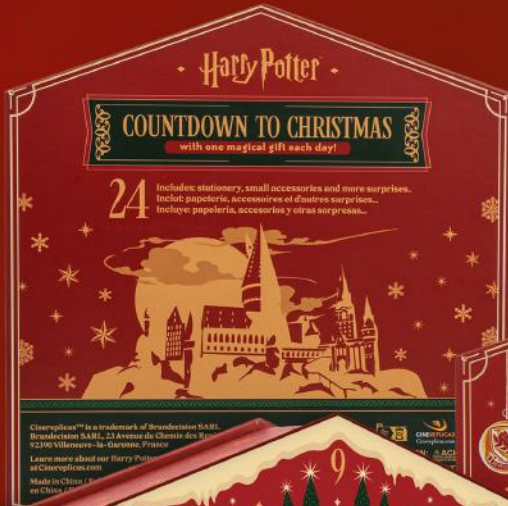

Advent Calendar **2024**

WEDNESDAY

STRANGER
THINGS

NETFLIX
ONE PIECE

Harry Potter

NETFLIX

ONE PIECE

DELUXE ADVENT CALENDAR

Harry Potter | CHRISTMAS IN THE WIZARDING WORLD

Dobby Advent Calendar

Harry Potter

CHRISTMAS
IN THE
WIZARDING
WORLD

Deluxe Advent Calendar

WEDNESDAY

CLASSIC ADVENT CALENDAR

WEDNESDAY

DELUXE ADVENT CALENDAR

NETFLIX

STRANGER THINGS

Classic Advent Calendar

NETFLIX

STRANGER THINGS

Deluxe Advent Calendar

Deluxe Advent Calendar