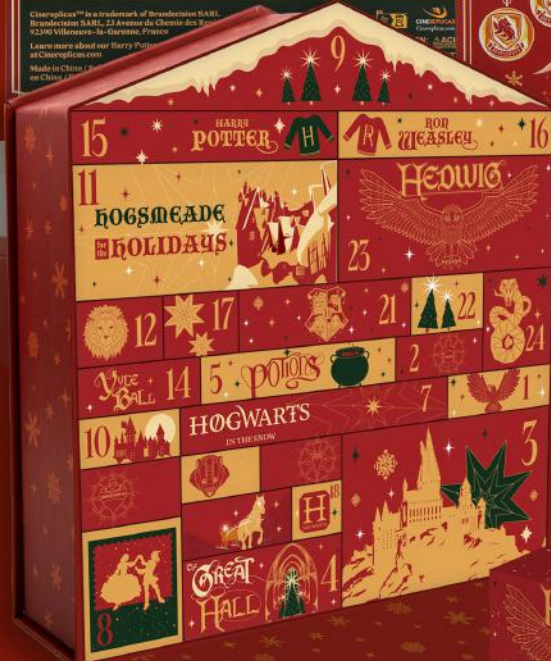

Advent Calendar **2024**

WEDNESDAY

STRANGER
THINGS

NETFLIX
ONE PIECE

Harry Potter

NETFLIX

ONE PIECE

DELUXE ADVENT CALENDAR

Harry Potter | CHRISTMAS IN THE WIZARDING WORLD

Dobby Advent Calendar

Harry Potter

CHRISTMAS
IN THE
WIZARDING
WORLD

Deluxe Advent Calendar

WEDNESDAY

CLASSIC ADVENT CALENDAR

WEDNESDAY

DELUXE ADVENT CALENDAR

NETFLIX

STRANGER THINGS

Classic Advent Calendar

NETFLIX

STRANGER THINGS

Deluxe Advent Calendar

Deluxe Advent Calendar