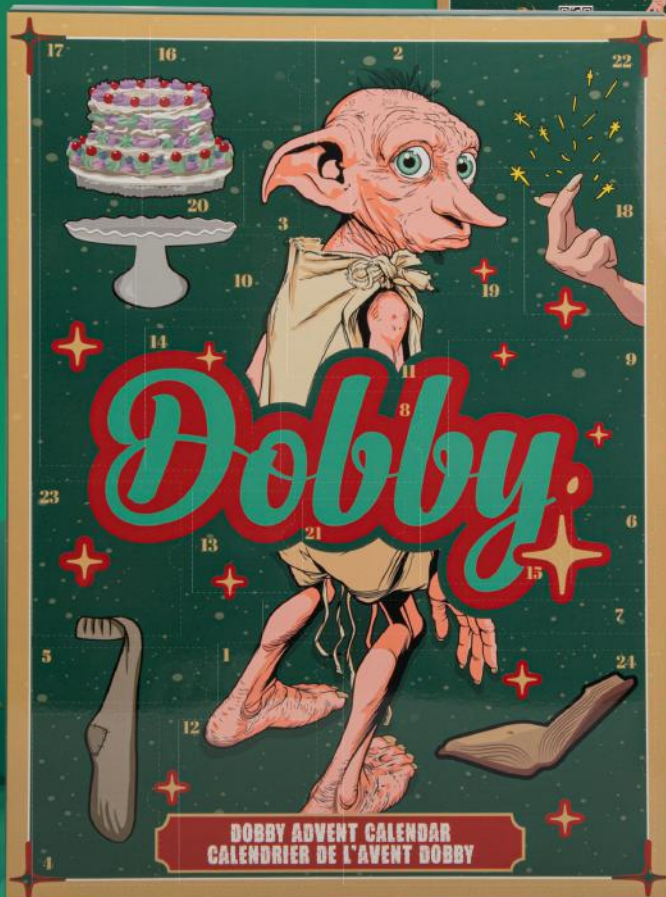

Advent Calendar **2024**

WEDNESDAY

STRANGER
THINGS

NETFLIX
ONE PIECE

Harry Potter

NETFLIX

ONE PIECE

DELUXE ADVENT CALENDAR

Harry Potter | CHRISTMAS IN THE WIZARDING WORLD

Dobby Advent Calendar

Harry Potter

CHRISTMAS
IN THE
WIZARDING
WORLD

Deluxe Advent Calendar

WEDNESDAY

CLASSIC ADVENT CALENDAR

WEDNESDAY