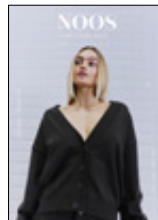

NOOS
AW

Sales period:
24.11 - 19.01