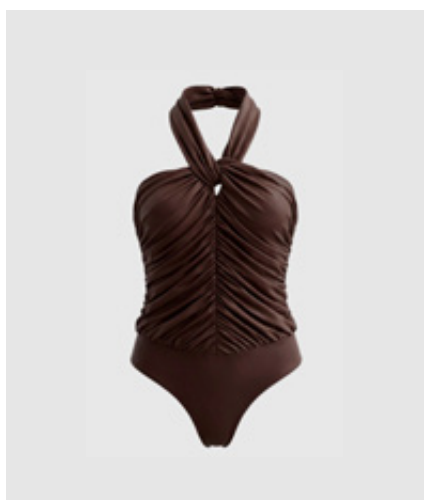

WBLSIRENE BODYSUIT
Copper Brown | 96% Polyester, 4% Elastane,
Crotch: 95% Cotton, 5% Elastane
RRP 119,99 EUR | WHS 42,85 EUR