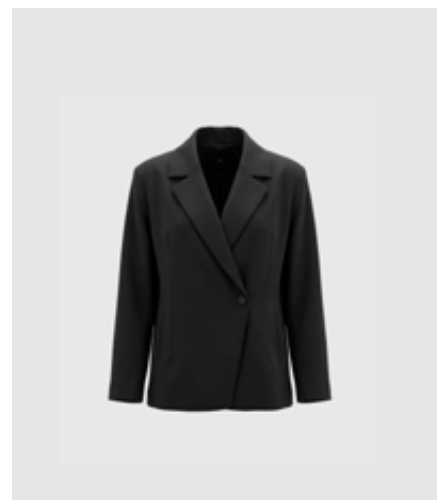

WBLJUANA TAILORED WRAP BLAZER
Black | 72% Polyester, 18% Rayon,
6% Wool, 4% Spandex
RRP 159,99 EUR | WHS 57,14 EUR