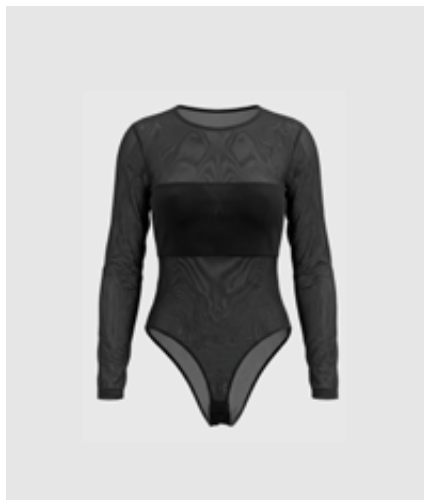

WBLNORA MESH BODY STOCKING
Black
93% Polyester, 7% Spandex
RRP 79,99 EUR | WHS 28,57 EUR