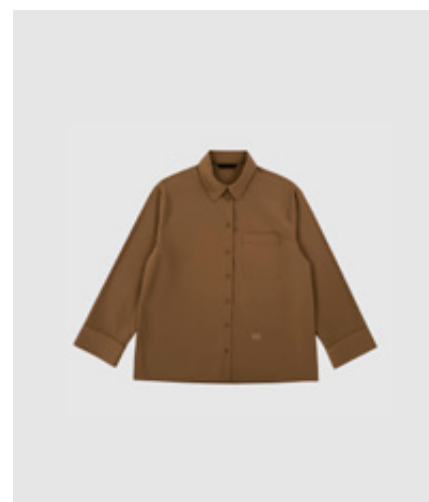

WBLFIONA LS SHIRT
Dark Camel
100% Cotton
RRP 99,99 EUR | WHS 35,71 EUR