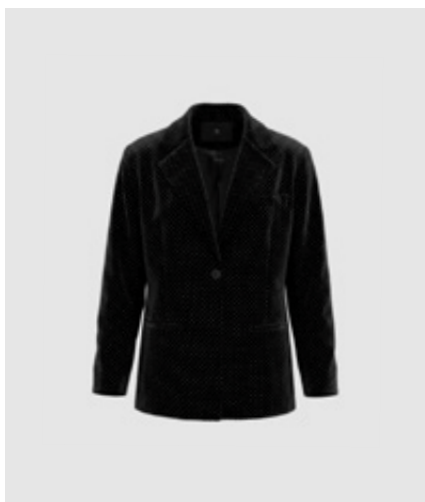

WBLLISETTE LS BLAZER
Black
95% Polyester, 5% Elastane
RRP 159,99 EUR | WHS 57,14 EUR