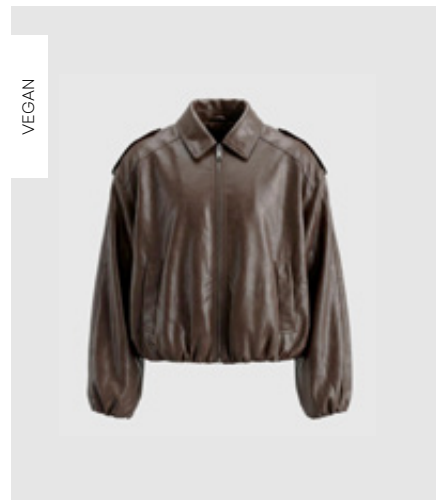

WBLISABEL VEGAN JACKET
Dark Brown | Face: 100% Polyurethane
Back: 100% Polyester
RRP 119,99 EUR | WHS 42,85 EUR