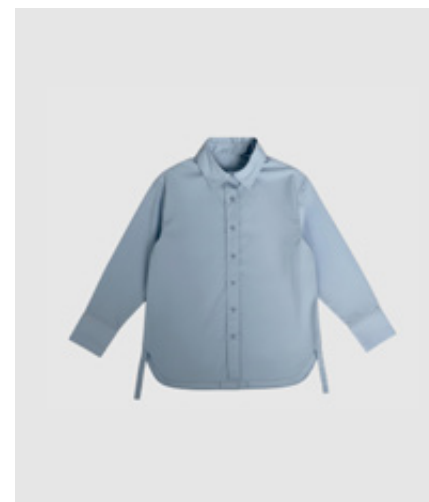

WBLELLA LS SHIRT
Powder Blue
100% Cotton
RRP 89,99 EUR | WHS 32,14 EUR