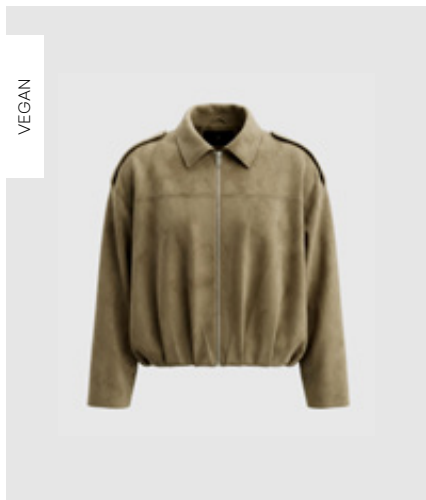

WBLBASE VEGAN SUEDE JACKET
Mid Falcon | Face: 89% Polyester
11% Elastane | Back: 100% Polyester
RRP 119,99 EUR | WHS 42,85 EUR