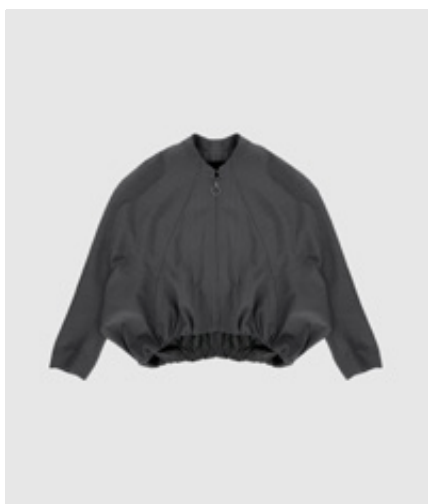

WBLANNA STRIPE BATSLEVE JACKET
Midnight Blue Pinstripe
85% Polyester, 15% Viscose
RRP 159,99 EUR | WHS 57,14 EUR