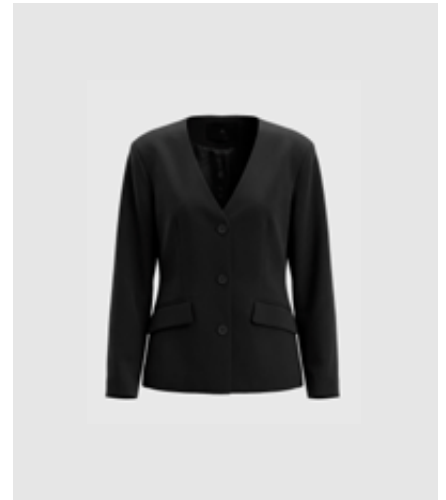

WITHBLACK | 30

WBLLUNA SATEEN MIDI DRESS

WBLJUANA TAILORED BLAZER, WBSIF SEQUINS PANT

WBLJUANA FLARED PANT
 Black | 72% Polyester, 18% Rayon,
 6% Wool, 4% Spandex
 RRP 129,99 EUR | WHS 46,43 EUR

WBLJUANA FLARED PANT
 Dark Brown | 72% Polyester,
 18% Rayon, 6% Wool, 4% Spandex
 RRP 129,99 EUR | WHS 46,43 EUR