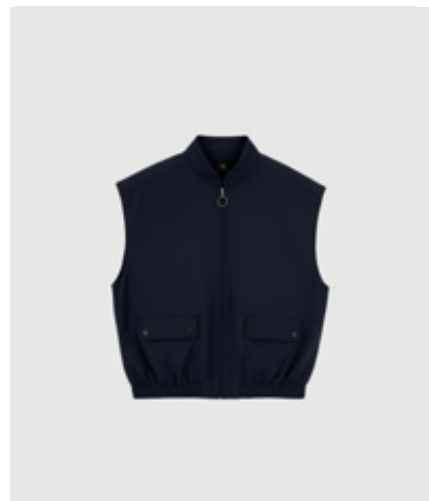

WBLANNA WAISTCOAT
Midnight Blue
100% Polyester
RRP 129,99 EUR | WHS 46,43 EUR