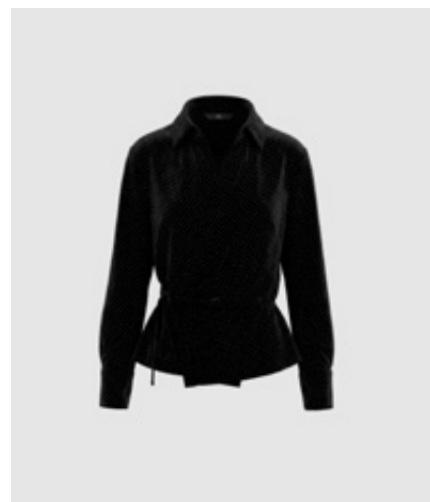

WBLLISETTE LS WRAP TOP
Black
95% Polyester, 5% Elastane
RRP 119,99 EUR | WHS 42,85 EUR