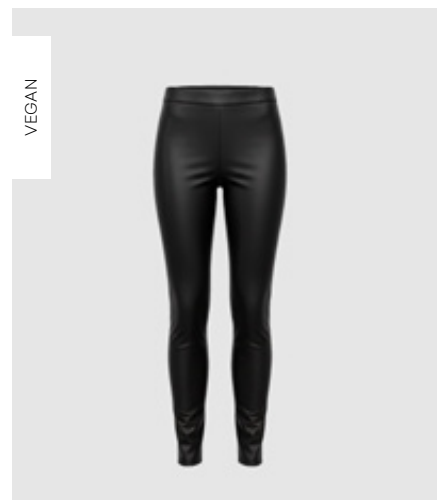

VEGAN

WBLFRIDA FAUX LEATHER LEGGINGS
Black
100% Polyurethane
RRP 79,99 EUR | WHS 28,57 EUR