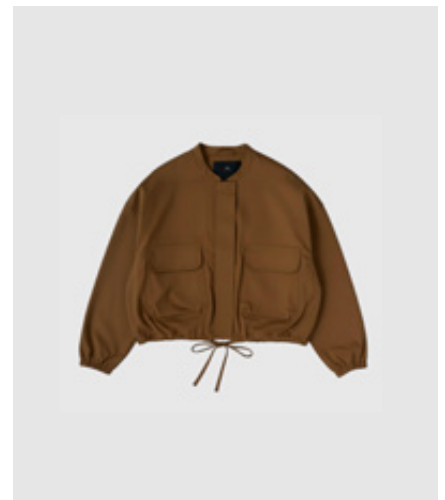

WBLMADISON JACKET
Dark Camel
82% Cotton, 15% Nylon, 2% Spandex
RRP 99,99 EUR | WHS 35,71 EUR