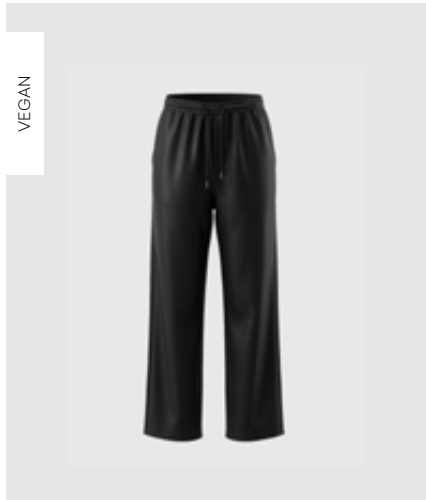

WBLMARIALUISA VEGAN PANT
Black | Face: 100% Polyurethane Back:
100% Polyester
RRP 99,99 EUR | WHS 35,71 EUR