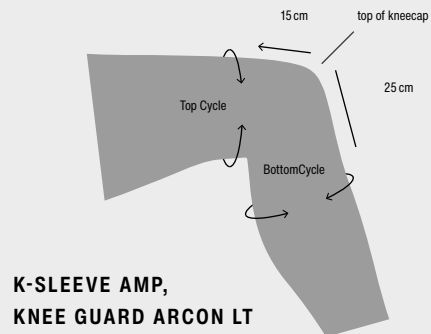

KNEE PROTECTION