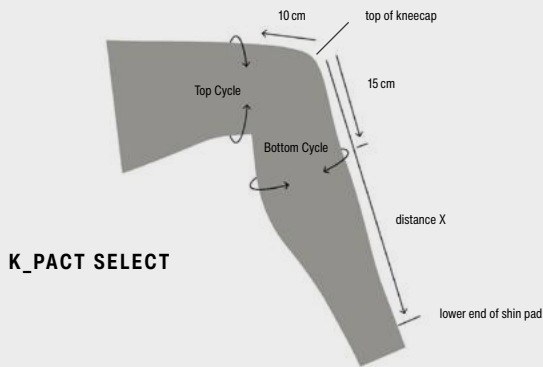

KNEE PROTECTION