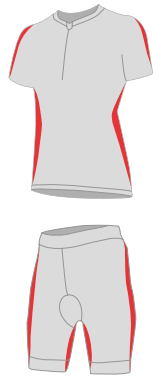

SIZE CHART FIT GUIDE WOMEN

TIGHT_FIT
Classic athletic aesthetics for minimum wind resistance & maximum speed.