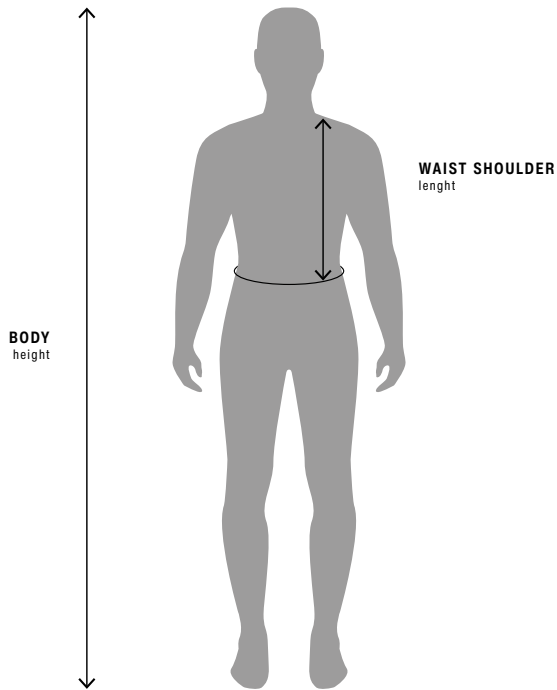

SIZE CHART

FIT GUIDE CHEST & BACK PROTECTOR

5

MEASURING / UNIT	S / M		L / XL	
	Euro / cm	US / inch	Euro / cm	US / inch
Body Height	155 - 175 cm	5'1-5'9	175 - 195 cm	5'9-6'5
Waist Shoulder Length	40 - 45 cm	16"-18"	45 - 50 cm	18"-20"

BIKEWEAR

YOUTH

SIZE_TOPS KIDS	YS/128		YM/140		YL/152	
Age	6-8 years	6-8 years	10-12 years	10-12 years	12-14 years	12-14 years
Measuring / Unit	Euro / cm	US / inch	Euro / cm	US / inch	Euro / cm	US / inch
Height	128-138	50-54	139-150	55-59	151-164	60-64
Chest circumference	65-69	25,5-27	70-74	27,5-29	75-79	29,5-31
Waist circumference	60-63	23,5-25	64-68	25-27	69-74	27,5-29
Arm length	59-63	23-25	64-67	25-26,5	68-70	27-28

SIZE_BOTTOMS KIDS	YS/128		YM/140		YL/152	
Age	6-8 years	6-8 years	10-12 years	10-12 years	12-14 years	12-14 years
Measuring / Unit	Euro / cm	US / inch	Euro / cm	US / inch	Euro / cm	US / inch
Height	128-138	50-54	139-150	55-59	151-164	60-64
Waist circumference	60-63	23,5-25	64-68	25-27	69-74	27,5-29
Hip circumference	68-73	27-29	74-79	29-31	80-85	31,5-33,5
Inseam length	52-58	20,5-23	58-64	23-25	64-70	25-28

* The following size charts will help you to estimate your individual size. Please consider the chart only as approximate values. For a perfect fit we recommend to try on. For knee and elbow pads we recommend a tight fit in order to ensure the best protection.