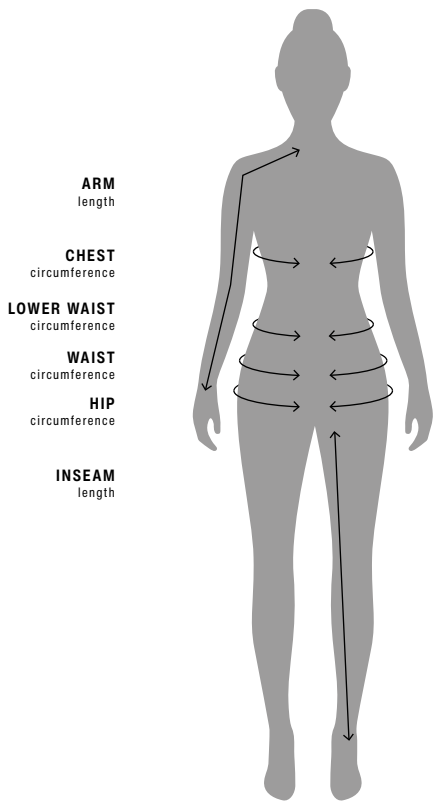

SIZE CHART FIT GUIDE WOMEN

TIGHT_FIT
Classic athletic aesthetics for minimum wind resistance & maximum speed.