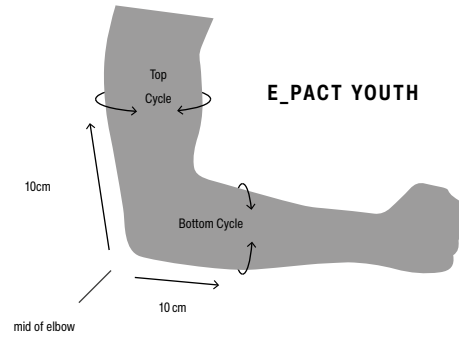

SIZE CHART FIT GUIDE KNEE & ELBOW PAD

ELBOW PROTECTION