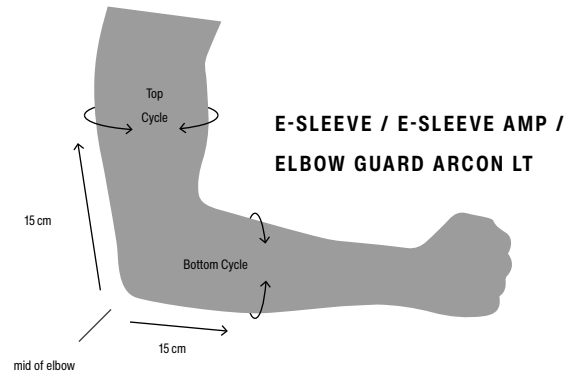

SIZE CHART FIT GUIDE KNEE & ELBOW PAD

ELBOW PROTECTION