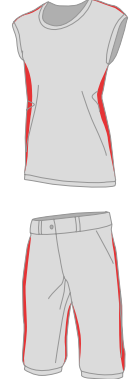

SIZE CHART FIT GUIDE WOMEN

TIGHT_FIT
Classic athletic aesthetics for minimum wind resistance & maximum speed.

SLIM_FIT
Slim fit, not tight, but cut close to the shape of your body.

REGULAR_FIT
Classic boardshorts cut for best possible performance.