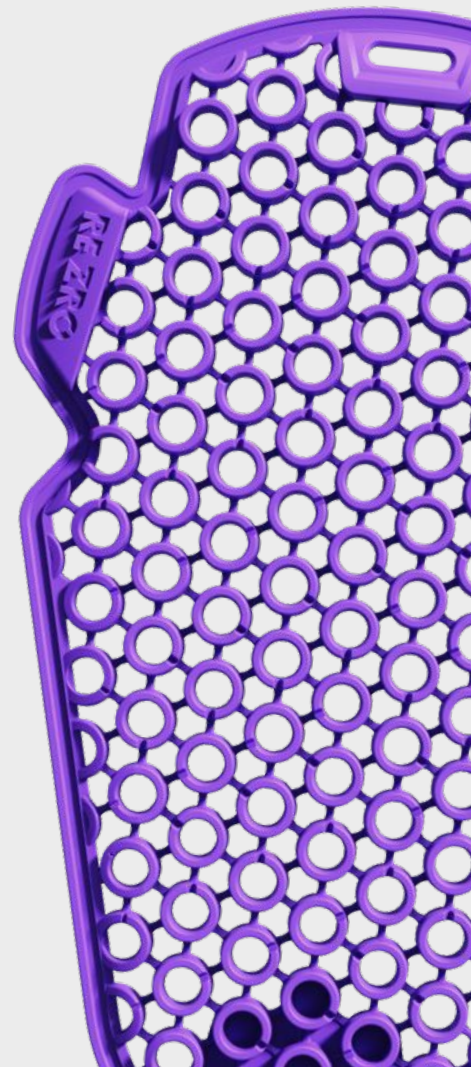

RE ZRO®

STAY COOLER FOR LONGER WITH OUR MARKET LEADING VENTILATION.

LIGHTWEIGHT AND LOW PROFILE GIVING YOU THE ABILITY TO PUSH TO THE LIMITS UNINHIBITED.

ULTIMATE FREEDOM OF MOVEMENT WITHOUT SACRIFICING PROTECTION.

We've partnered with TOTO-TOA® to make a smarter and safer impact on the environment. When recycling is not available, the RE ZRO® material is designed to quickly biodegrade* when responsibly disposed of and left in landfills and the natural environment, where most plastics end up.

Special ingredients are added during the manufacturing process of the RE ZRO® materials to speed up the biodegradation process in an oxygen-depleted environment. At the end of lifewhen a RE ZRO® product is disposed of in a landfill, the special ingredients are activated, and the biodegradation process begins. This takes three to five years, whereas traditional synthetic products take hundreds of years.