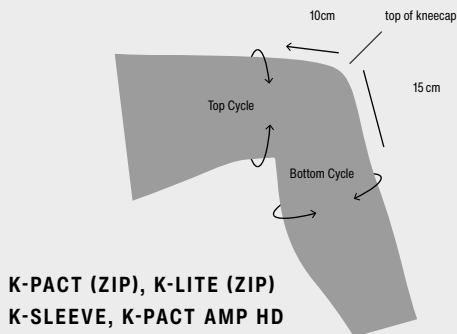

KNEE PROTECTION