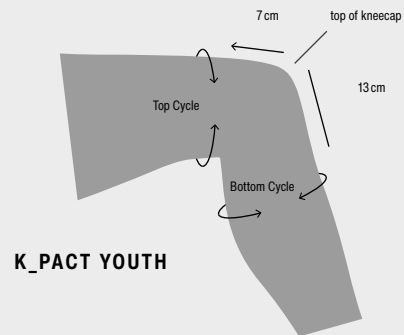

KNEE PROTECTION