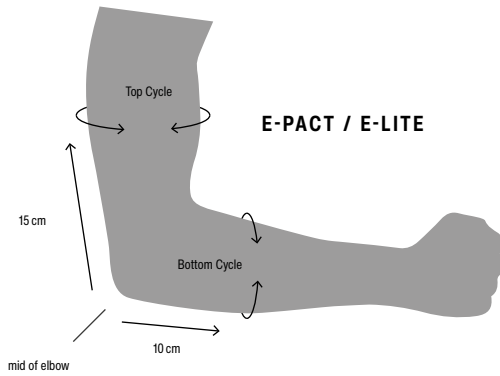

SIZE CHART FIT GUIDE KNEE & ELBOW PAD

ELBOW PROTECTION