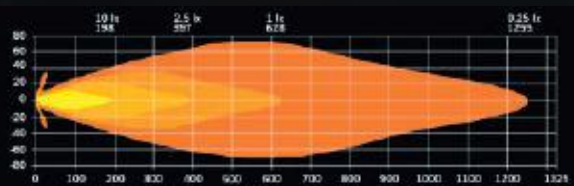

XPERIENCE MODE