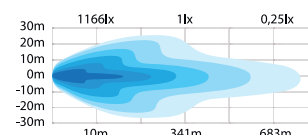

SIDE SHOOTER XL LED BAR 5''

Side Shooter XL is a very powerful piece in a small size. 4548 actual lumens and 1 lux at 341 meters. Side shooter has got its name because of four diodes on each short side that direct the light to the sides. This gives a 140° light spread. The LED provides increased visibility for ditch lighting and off-road coverage.

Voltage	9-32V DC	Material housing	Aluminium
Consumption	49W	Material lens	Polycarbonate
Theoretical lumen	6920	Length	136mm
Actual lumen	4548	Depth	89,5mm
1 lux @	341m	Height	109mm
IP-class	IP67/IP69K	Height including bracket	120mm
Beam pattern	Combo	Operating temperature	-20°C - +40°C
Position light	No	E-approved	No
Connection	DT-2	EMC-certificate	ECE R10
Cable length	500mm