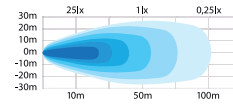

Art. 5809238
€ 79,00 excl. VAT / € 95,59 incl. VAT
UNITY WORK LIGHT 64W LED