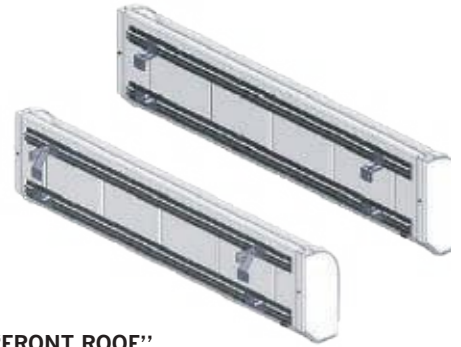

**“FRONT ROOF”
MOUNTINGBRACKETS**

These brackets can be used for mounting of a trucksign against the front of a cabin.

Art. 183AI9303

€ 79,00 excl. VAT / € 95,59 incl. VAT