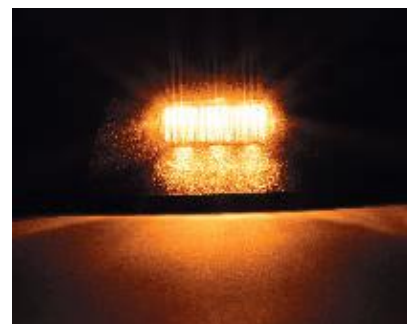

DAYTIME RUNNING LIGHTS

OLD SCHOOL ROOF MARKER LIGHT RED/WHITE

Art. 46350255

€ 14,95 excl. VAT / € 18,09 incl. VAT

OLD SCHOOL ROOF MARKER LIGHT RED/AMBER

Art. 46350256

€ 14,95 excl. VAT / € 18,09 incl. VAT

OLD SCHOOL ROOF MARKER LIGHT DUAL COLOUR - LED

Multiple colour options (switchable):
Red/White , Red/Amber , Amber/
Amber, Amber/White

Art. 46350258 (Left) ,

Art. 46350259 (Right)

€ 34,95 excl. VAT / € 42,29 incl. VAT

ORANGE TOPLIGHTS – SET OF 2PCS

Suitable for Volvo FH4/FH4B Globetrotter and
Globetrotter XL without spotlights

Art. 463240000

€ 99,95/set excl. VAT / € 120,94/set incl. VAT

CLEAR SMOKED LENS TALMU DRL

Art. 46351075-CS

€ 4,95 excl. VAT / € 5,99 incl. VAT

YELLOW LENS TALMU DRL

Art. 46351080-L

€ 4,95 excl. VAT / € 5,99 incl. VAT

WHITE LENS TALMU DRL

Art. 46351075-L

€ 4,95 excl. VAT / € 5,99 incl. VAT

AMBER LENS TALMU DRL

Art. 46351075-A

€ 4,95 excl. VAT / € 5,99 incl. VAT

DARK SMOKED LENS TALMU DRL

Art. 46351075-DS

€ 4,95 excl. VAT / € 5,99 incl. VAT

TALMU DRL – WHITE

Art. 46351075

€ 14,95 excl. VAT / € 18,09 incl. VAT

TALMU DRL - YELLOW

Art. 46351080

€ 14,95 excl. VAT / € 18,09 incl. VAT