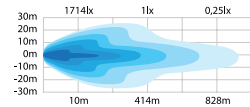

DUAL POSITION LIGHT

Art. 5809213
€ 399,00 excl. VAT / € 482,79 incl. VAT
SIBERIA NIGHT GUARD WARNING LIGHT LED BAR 32''