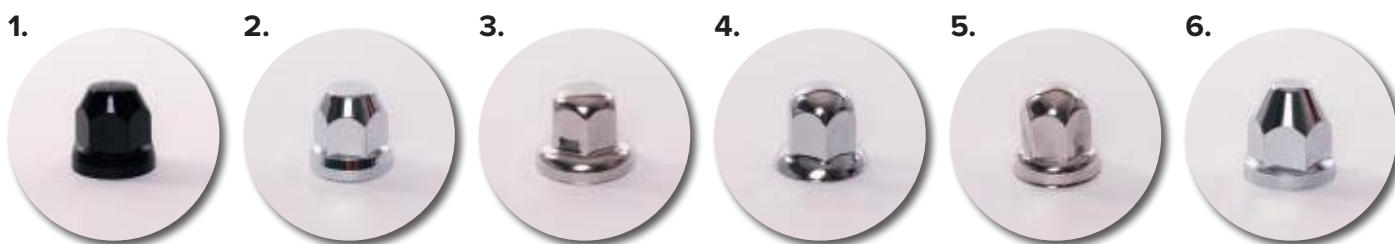

NUTCOVERS

ARTICLE	Picture n°	Material	Size	Wheeltype	Height	QTY	EXCL. VAT	INCL. VAT
31101313	1	Plastic - black	33mm	Steel	50mm	20	€ 20,00	€ 24,20
31101318	2	Plastic - chrome	33mm	Steel	50mm	20	€ 30,00	€ 36,30
31101423	3	Stainless steel	33mm	Alloy	45mm	10	€ 20,00	€ 24,20
31101421	4	Stainless steel	33mm	Steel	44mm	10	€ 20,00	€ 24,20
31111522	5	Stainless steel	33mm	Steel	51mm	20	€ 30,00	€ 36,30
31101312	1	Plastic - black	32mm	Steel	46mm	20	€ 20,00	€ 24,20
31101317	2	Plastic - chrome	32mm	Steel	46mm	20	€ 30,00	€ 36,30
31101323	3	Stainless steel	32mm	Alloy	45mm	10	€ 20,00	€ 24,20
31101321	4	Stainless steel	32mm	Steel	44mm	10	€ 20,00	€ 24,20
31111622	5	Stainless steel	32mm	Steel	51mm	20	€ 30,00	€ 36,30
31101427	6	Plastic - chrome	30mm	Steel	48mm	1	€ 2,00	€ 2,42
31101327	6	Plastic - chrome	27mm	Steel	40mm	1	€ 2,00	€ 2,42