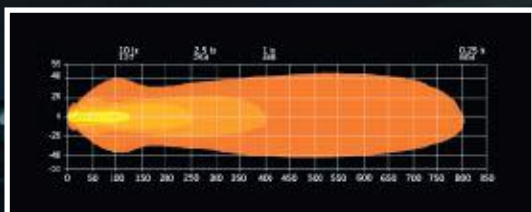

Part No. 5809138

€ 199,00 excl. VAT / € 240,79 incl. VAT

NUUK E-LINE DUO LICENSE PLATE LED BAR

Voltage	9-36V DC	Material housing	Aluminium
Consumption	95 W	Material lens	Polycarbonate
Theoretical lumen	9200	Length	535 mm
Actual lumen	8793	Depth	36 mm
1 lux @	408	Height	154,4 mm
IP-class	IP68/69K	Height including bracket	154,4 mm
Beam pattern	Optimized	Operating temperature	-40°C - +60°C
Color temperature	5000K	E-approved	ECE R149
Connection	DT-3	Ref	20
Cable length	2500mm	EMC-certificate	ECE R10