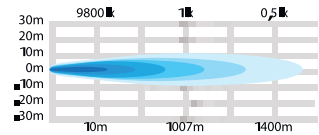

AMBASSADOR 9" DRIVING LIGHT LED

The professional driver's first choice. Ambassadors' light beam exceeds everything you see and literally turns night into day in a long distance, pushing out 1 lux at 1007 meters. Designed in Sweden and manufactured in Europe. All the components are unique, specifically designed for Ambassador. It comes with exciting features – dual position light and a Nitto Denko breathing function that keeps the moisture away. The lens is made of unbreakable polycarbonate that has been sent for treatment in Germany to be highly durable against stone shoots and scratches.

€ 329,00 excl. VAT / € 398,09 incl. VAT

Voltage	10-32V DC
Consumption	70W
Theoretical lumen	5535
Actual lumen	4040
1 lux @	1007m
IP-class	IP68
Beam pattern	Spot
Position light	White and amber
Connection	Cable

Cable length	3000mm
Material housing	Aluminium
Material lens	Polycarbonate
Diameter	230,5mm
Depth	132mm
Height including bracket	245mm
Operating temperature	-40°C · +40°C
E-approved	No
EMC-certificate	ECE R10