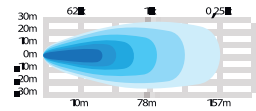

Material housing	Aluminum
Material lens	Polycarbonate
Length	286mm
Depth	54,2mm
Height	76mm
Height including bracket	89mm
Operating temperature	-30°C - +65°C
E-approved	No
EMC-certificate	ECE R10, CISPR 25 Class 3