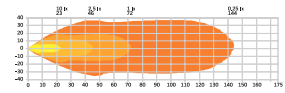

Art. 5908538

€ 279,00 excl. VAT / € 337,59 incl. VAT

**PRESIDENT
WORK LIGHT 2.0 25W LED**