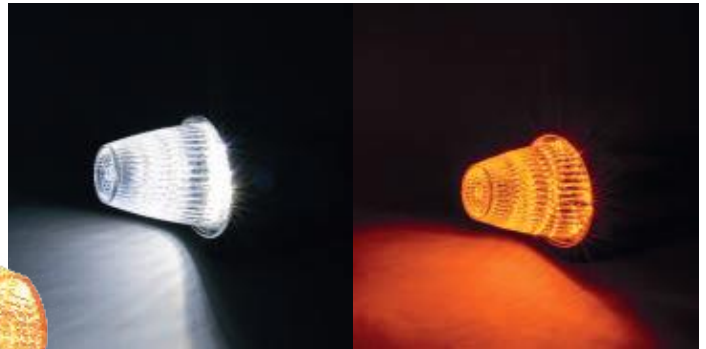

TORPEDO LED ROOF MARKER LIGHT 24V – DUAL COLOUR
Chrome housing, clear lens with switchable colour LED's
(white/amber)
Art. 4635732AW-LED
€ 39,95 excl. VAT / € 48,34 incl. VAT

TORPEDO LED ROOF MARKER LIGHT 24V
Chrome housing, clear lens with amber LED's
Art. 4635732AC-LED
€ 34,95 excl. VAT / € 42,29 incl. VAT