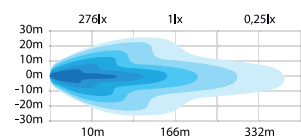

SIBERIA RED PANDA WORK LIGHT LED

Use the QR code to check out the product video.

Voltage	9-35V DC
Consumption	37W
Theoretical lumen	4800
Actual lumen	2949
IP-class	IP67/IP69K
Beam pattern	Combo
Position light	Red and amber
Connection	DT-4
Cable length	500mm

Material housing	Aluminum
Material lens	Polycarbonate
Length	72mm
Height	72mm
Depth	72mm
Height including bracket	81,5mm
Operating temperature	-30°C - +65°C
E-approved	No
EMC-certificate	ECE R10