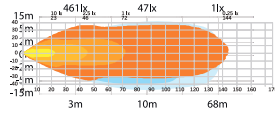

Art. 5908539

€ 229,00 excl. VAT / € 277,09 incl. VAT

**PRESIDENT
WORK LIGHT 2.0 51W LED**