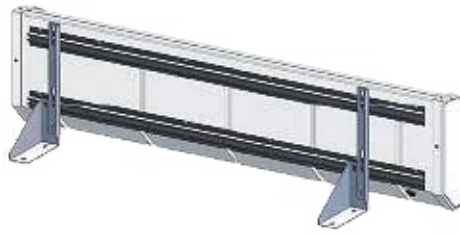

Art. 18251989

€ 19,95 excl. VAT / € 24,14 incl. VAT

ILLUMILED TRUCKSIGNS

**“LIGHTBAR”
MOUNTINGBRACKETS**

These brackets can be attached to a spotlight clamp of a lightbar.

Art. 183AI9305

€ 69,00 excl. VAT / € 83,49 incl. VAT