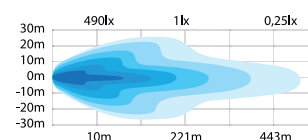

SIDE SHOOTER LED BAR 4''

Voltage	9-32V DC	Material housing	Aluminium
Consumption	27W	Material lens	Polycarbonate
Theoretical lumen	3540	Length	97mm
Actual lumen	2097	Depth	73mm
1 lux @	221m	Height	78mm
IP-class	IP67	Height including bracket	89mm
Beam pattern	Combo	Operating temperature	20°C - +45°C
Position light	No	E-approved	ECE R112
Connection	Cable	Ref	12,5
Cable length	520mm	EMC-certificate	ECE R10

Use the QR code to check out the product video.

140° BEAM ANGLE