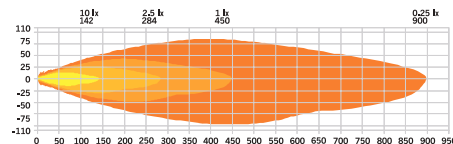

Cable length	150 mm
Material housing	Aluminium
Material lens	Polycarbonate
Diameter	220 mm
Depth	85 mm
Height including bracket	239 mm
Operating temperature	-40°C +65°C
E-approved	R65 (XA2), R149, R148
Ref	50
EMC-certificate	ECE R10