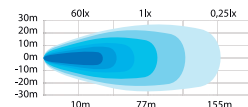

WORK LIGHT 25W LED

Voltage	12-32V DC
Consumption	25W
Theoretical lumen	3040
Actual lumen	2200
IP-class	IP67/IP69K
Connection	DT-2
Cable length	1002mm
Material housing	Aluminum
Material lens	Polycarbonate
Width	110mm
Depth	46,52mm
Height	110mm
Height including bracket	138,83mm
Operating temperature	-30°C - +65°C
ADR-approved	Yes
E-approved	ECE R23
EMC-certificate	ECE R10