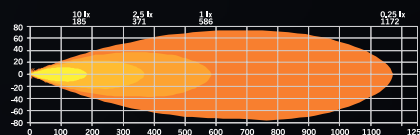

FOR9T SCALE SIDE MARKER, FRONT-/REAR POSITION LIGHT