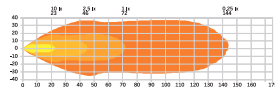

Art. 5908537

€ 279,00 excl. VAT / € 337,59 incl. VAT

**PRESIDENT
WORK LIGHT 2.0 25W LED**