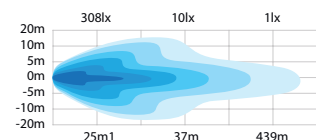

Use the QR code to check out the product video.