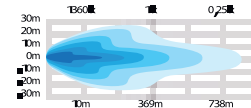

DUAL POSITION LIGHT

SIBERIA BUSH RANGER 9"
DRIVING LIGHT LED

Art. 5809190

€ 219,00 excl. VAT / € 264,99 incl. VAT