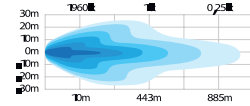

ARTICLE	5809170	5809171	5809172	5809173	5809174
VOLTAGE	10-40V DC	10-40V DC	10-40V DC	10-40V DC	10-40V DC
CONSUMPTION	32W	59W	95W	130W	155W
THEORETICAL LUMEN	4000	8000	12000	16000	19200
ACTUAL LUMEN	2200	4254	5641	7434	8570
1 LUX @	368m	447m	444m	464m	443m
IP-CLASS	IP67/IP69K	IP67/IP69K	IP67/IP69K	IP67/IP69K	IP67/IP69K
BEAM PATTERN	Spot	Combo	Combo	Combo	Combo
POSITION LIGHT	Amber and white	Amber and white	Amber and white	Amber and white	Amber and white
CONNECTION	DT-4	DT-4	DT-4	Cable	Cable
CABLE LENGTH	500mm	500mm	500mm	2500mm	2500mm
MATERIAL HOUSING	Aluminium	Aluminium	Aluminium	Aluminium	Aluminium
MATERIAL LENS	Polycarbonate	Polycarbonate	Polycarbonate	Polycarbonate	Polycarbonate
LENGTH	300,6mm	555,6mm	813,6mm	1065,6mm	1269,6mm
DEPTH	55,5mm	55,5mm	55,5mm	55,5mm	55,5mm
HEIGHT	45mm	45mm	45mm	45mm	45mm
HEIGHT INCLUDING BRACKET	65mm	65mm	65mm	65mm	65mm
OPERATING TEMPERATURE	-30°C · +65°C	-30°C · +65°C	-30°C · +65°C	-30°C · +65°C	-30°C · +65°C
E-APPROVED	ECE R112, R7	ECE R112, R7	ECE R112, R7	ECE R112, R7	ECE R112, R7
REF	30	50	50	50	50
EMC-CERTIFICATE	ECE R10	ECE R10	ECE R10	ECE R10	ECE R10