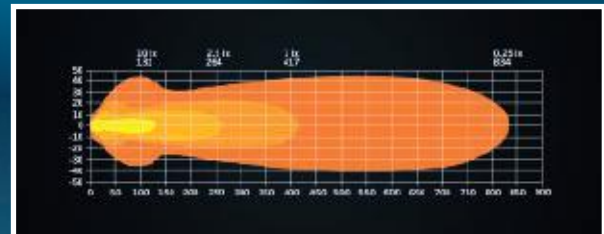

Part No. 5809135

€ 199,00 excl. VAT / € 240,79 incl. VAT

NUUK E-LINE LICENSE PLATE LED BAR

Voltage	9-36V DC	Material housing	Aluminium
Consumption	82 W	Material lens	Polycarbonate
Theoretical lumen	8800	Length	535 mm
Actual lumen	7800	Depth	36 mm
1 lux @	417	Height	154,4 mm
IP-class	IP68/69K	Height including bracket	154,4 mm
Beam pattern	Optimized	Operating temperature	-40°C - +60°C
Color temperature	5000K	E-approved	ECE R149
Connection	DT-3	Ref	40
Cable length	2500mm	EMC-certificate	ECE R10