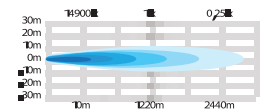

Use the QR code to check out the product video.