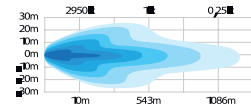

DUAL POSITION LIGHT

Art. 5809197
€ 419,00 excl. VAT / € 506,99 incl. VAT
SIBERIA DRC LED BAR 32''