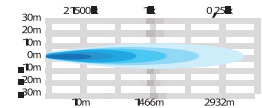

Use the QR code to check out the product video.