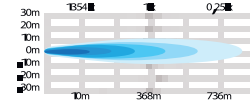

LED BARS

DUAL POSITION LIGHT

Art. 5809170

€ 149,00 excl. VAT / € 180,29 incl. VAT

SIBERIA SR LED BAR 12"

Art. 5809171

€ 179,00 excl. VAT / € 216,59 incl. VAT

SIBERIA SR LED BAR 22"

Art. 5809172

€ 239,00 excl. VAT / € 289,19 incl. VAT

SIBERIA SR LED BAR 32"

Art. 5809173

€ 289,00 excl. VAT / € 349,69 incl. VAT

SIBERIA SR LED BAR 42"

Art. 5809174

€ 349,00 excl. VAT / € 422,29 incl. VAT

SIBERIA SR LED BAR 50"

ARTICLE	5809170	5809171	5809172	5809173	5809174
VOLTAGE	10-40V DC	10-40V DC	10-40V DC	10-40V DC	10-40V DC
CONSUMPTION	32W	59W	95W	130W	155W
THEORETICAL LUMEN	4000	8000	12000	16000	19200
ACTUAL LUMEN	2200	4254	5641	7434	8570
1 LUX @	368m	447m	444m	464m	443m
IP-CLASS	IP67/IP69K	IP67/IP69K	IP67/IP69K	IP67/IP69K	IP67/IP69K
BEAM PATTERN	Spot	Combo	Combo	Combo	Combo
POSITION LIGHT	Amber and white	Amber and white	Amber and white	Amber and white	Amber and white
CONNECTION	DT-4	DT-4	DT-4	Cable	Cable
CABLE LENGTH	500mm	500mm	500mm	2500mm	2500mm
MATERIAL HOUSING	Aluminium	Aluminium	Aluminium	Aluminium	Aluminium
MATERIAL LENS	Polycarbonate	Polycarbonate	Polycarbonate	Polycarbonate	Polycarbonate
LENGTH	300,6mm	555,6mm	813,6mm	1065,6mm	1269,6mm
DEPTH	55,5mm	55,5mm	55,5mm	55,5mm	55,5mm
HEIGHT	45mm	45mm	45mm	45mm	45mm
HEIGHT INCLUDING BRACKET	65mm	65mm	65mm	65mm	65mm
OPERATING TEMPERATURE	-30°C · +65°C	-30°C · +65°C	-30°C · +65°C	-30°C · +65°C	-30°C · +65°C
E-APPROVED	ECE R112, R7	ECE R112, R7	ECE R112, R7	ECE R112, R7	ECE R112, R7
REF	30	50	50	50	50
EMC-CERTIFICATE	ECE R10	ECE R10	ECE R10	ECE R10	ECE R10