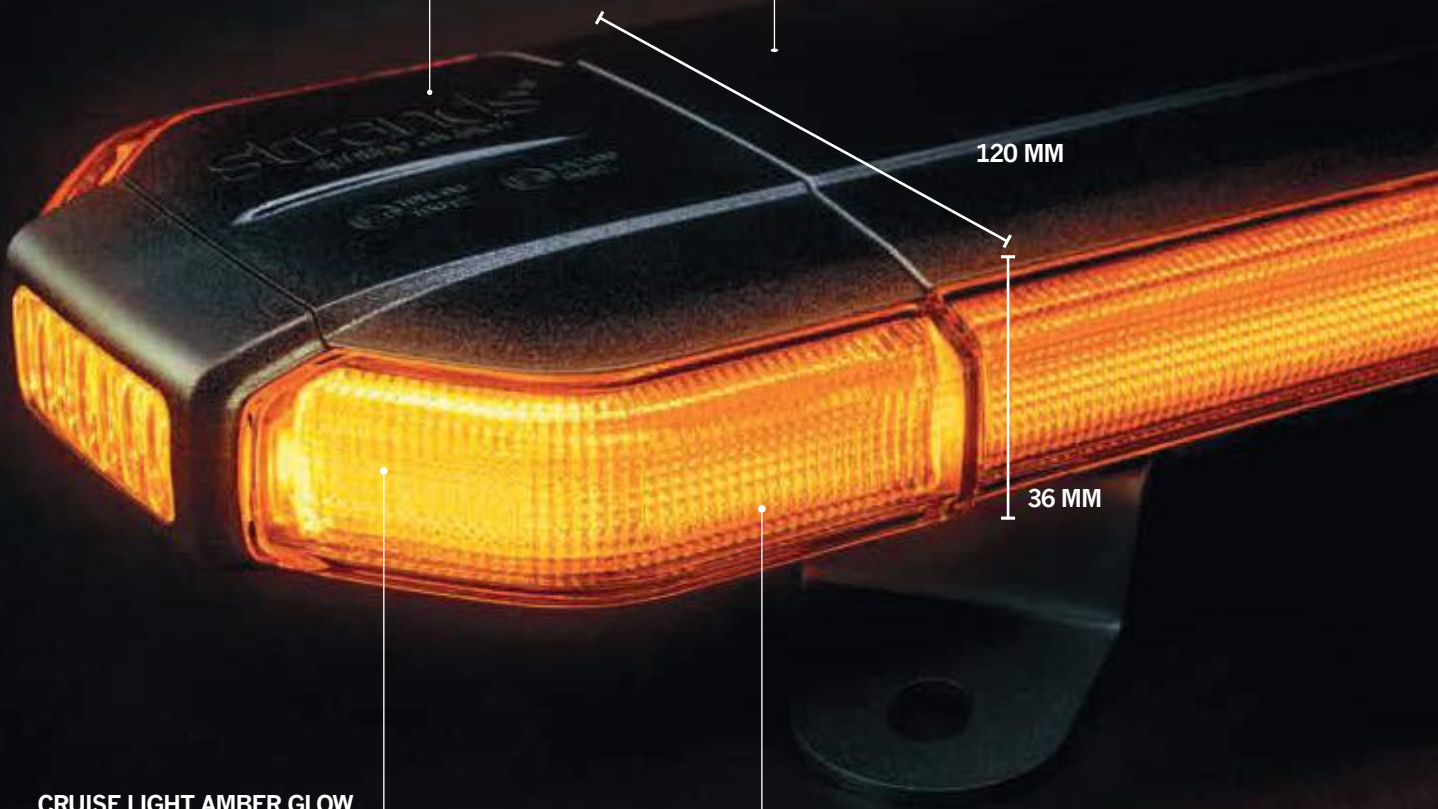

E-APPROVED AND THREE-YEARS FUNCTION WARRANTY

All sizes are E-approved according to ECE R65 class 1 and class 2, and the entire series comes with a unique three-years function warranty to make you even safer.

- ✓ NINE SIZES
- ✓ 13 WARNING LIGHT PATTERNS
- ✓ ECE-R65 CLASS 1 & CLASS 2
- ✓ ECE R65 CLASS 1 & 2
- ✓ CRUISE LIGHT AMBER GLOW
- ✓ WIRELESS CONTROL

SLIM DESIGN

A super-slim design and a height of only 36 mm and a width of 120 mm. Easy to mount with included mounting brackets.

CRUISE LIGHT AMBER GLOW

Get an appealing styling effect with 13 different warning light patterns – where Cruise Light amber glow is one of them.

COVER ALL NEEDS

Contains 8 sizes from 30 cm to 180 cm. Usable together or separately and fits all types of vehicles and work situations.

Use the QR code to check out the product video.