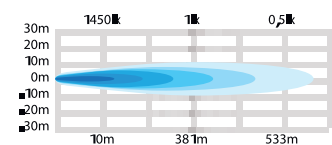

DARK EDITION AMBASSADOR DRIVING LIGHT 9" LED

Refuse to be average with Ambassador Dark Edition. A driving light that ensures high quality with unique components. Ambassador Dark Edition has a dark reflector, which gives a dark impression, and two different colors on the trim/ring. Choose between black and chrome. Both colors are included. Choose the one that suits you and your vehicle best.

€ 365,00 excl. VAT / € 441,65 incl. VAT

Voltage	12-24V DC
Consumption	67W
Theoretical lumen	5535
Actual lumen	1948
1 lux @	381m
IP-class	IP66/IP68
Beam pattern	Spot
Position light	White and amber
Connection	Cable

Cable length	3000mm
Material housing	Aluminium
Material lens	Polycarbonate
Diameter	230,5mm
Depth	132mm
Height including bracket	245mm
Operating temperature	-40°C - +40°C
E-approved	No
EMC-certificate	ECE R10