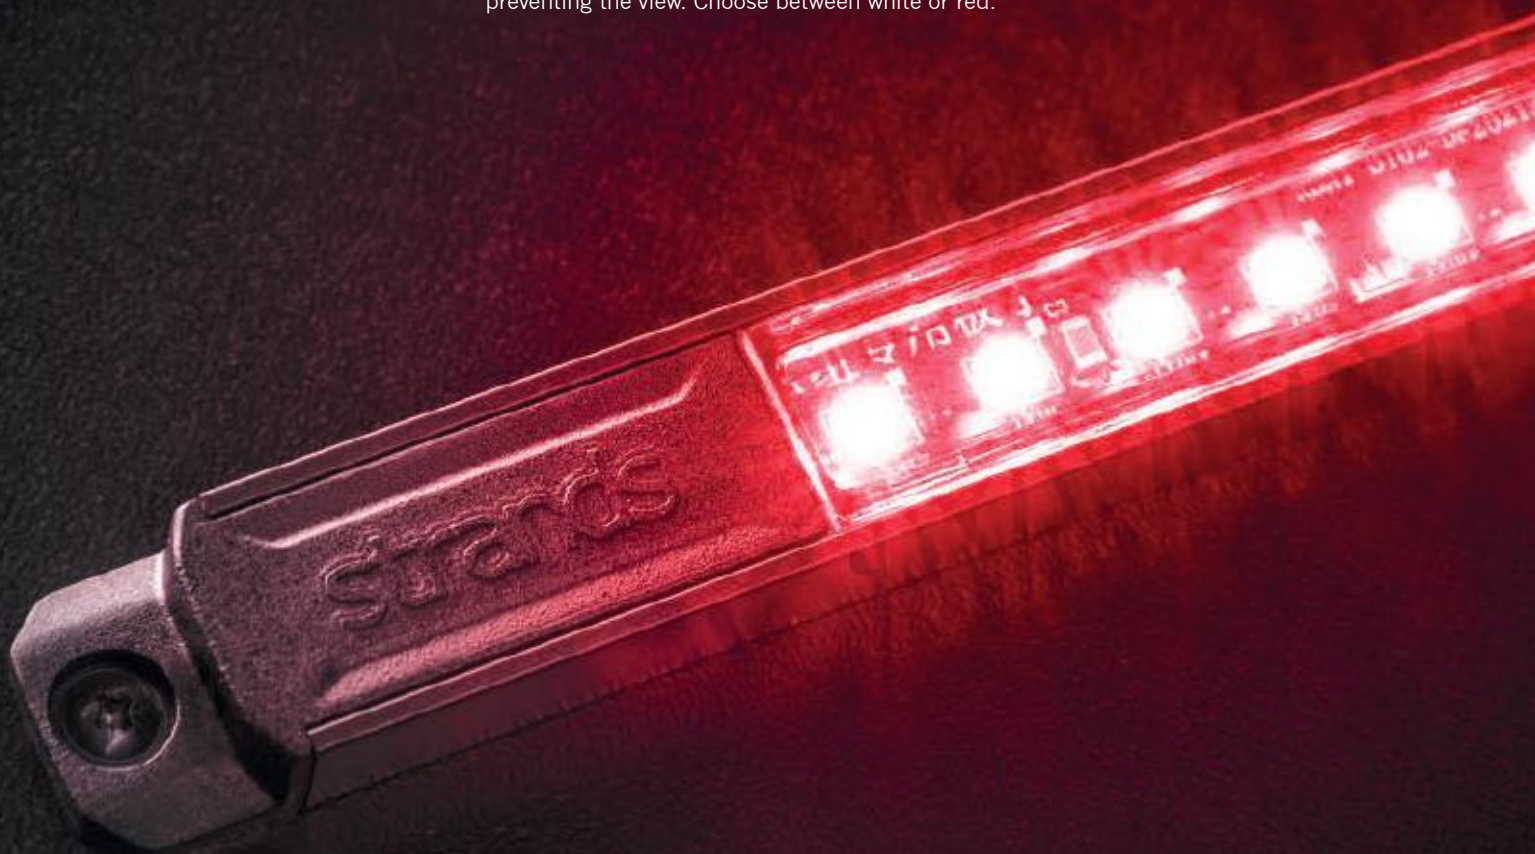

**MORE INNOVATIVE,
MORE EYE-CATCHING,
MORE YOU**

SIBERIA TAIL LIGHT
Art. 5809226

LIGHT UP YOUR WORK VEHICLE WITH STYLE

Light up your vehicle with style. This is Unity Interior lights. Created to provide the most stylish and comfortable interior light inside your vehicle's cabin— without preventing the view. Choose between white or red.