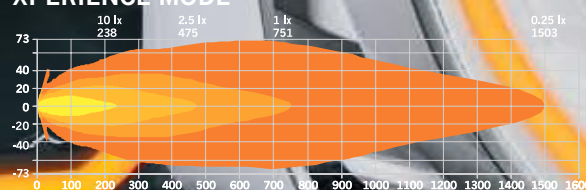

E-MODE

XPERIENCE MODE

E-MODE

XPERIENCE MODE

Art No. 5270949 (White 9'')

€ 325,00 excl. VAT / € 393,25 incl. VAT

Voltage	10-38V DC
Consumption, E-mode	21,5 W
Consumption, Xperience mode	124 W
Theoretical lumen	11 000
Actual lumen, E-mode	1565
Actual lumen, Xperience mode	8860
1 lux @ E-mode	329 m
1 lux @ Xperience mode	751 m
IP-class	IP68, IP69K
Beam pattern	Combo
Position light	Amber and white
Color temperature	5700K