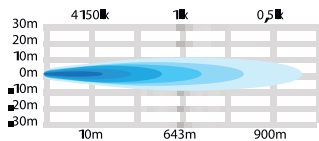

EXTREME LIGHT BEAM

The light beam exceeds high expectations and literally turns night into day over a long distance. 1 lux at 1007 meters.

DUAL POSITION LIGHT

Choose between amber or white color to express your personal style.