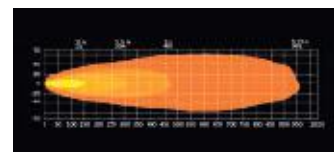

Use the QR code to check out the product video.