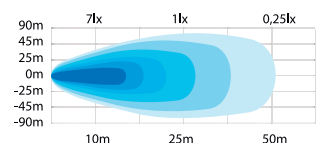

Use the QR code to check out the product video.