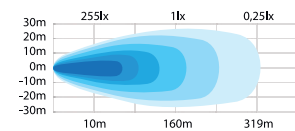

SIBERIA RED FOX WORK-/WARNING LIGHT LED

Use the QR code to check out the product video.

Voltage	9-32V DC
Consumption	41W
Theoretical lumen	8400
Actual lumen	3583
1 lux @	160m
IP-class	IP67/IP69K
Beam pattern	Flood
Position light	Red and amber
Connection	DT-6
Cable length	500mm

Material housing	Aluminum
Material lens	Polycarbonate
Length	92,93mm
Height	74,1mm
Depth	74,57mm
Height including bracket	87,56mm
Operating temperature	-30°C - +65°C
E-approved	No
EMC-certificate	ECE R10

Art. 5809191

€ 179,00 excl. VAT / € 216,59 incl. VAT

SIBERIA RED TIGER 12'' WORK LIGHT LED BAR

Use the QR code to check out the product video.

Voltage	10-40V DC
Consumption	92W
Theoretical lumen	8000
Actual lumen	5423
1 lux @	275m
IP-class	IP67/IP69K
Beam pattern	Combo
Position light	Red and amber
Connection	DT-4
Cable length	500mm

Material housing	Aluminum
Material lens	Polycarbonate
Length	307mm
Height	76mm
Depth	71,6mm
Height including bracket	89mm
Operating temperature	-30°C - +65°C
E-approved	No
EMC-certificate	ECE R10