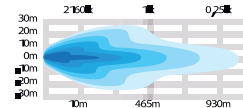

DUAL POSITION LIGHT

SIBERIA NIGHT RANGER 7"
DRIVING LIGHT LED

Art. 5809187

€ 159,00 excl. VAT / € 192,39 incl. VAT