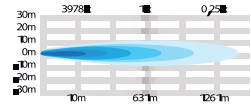

DUAL POSITION LIGHT

SIBERIA NIGHT RANGER 9"
DRIVING LIGHT LED

Art. 5809188

€ 219,00 excl. VAT / € 264,99 incl. VAT