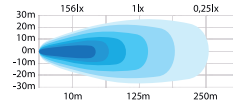

ARTICLE	5809234	5809236	5809237	5809238	5809240	5809239
VOLTAGE	10-32V DC	10-32V DC	10-40V DC	10-40V DC	10-40V DC	10-40V DC
CONSUMPTION	10W	19W	31W	64W	92W	149W
THEORETICAL LUMEN	1520	3040	2750	6187	15000	21600
ACTUAL LUMEN	931	1942	2200	5200	7366	13000
IP-CLASS	IP68	IP68	IP67/IP69K	IP67/IP69K	IP67/IP69K	IP67/IP69K
CONNECTION	DT	DT	DT	DT	DT	DT
CABLE LENGTH	500mm	250mm	520mm	520mm	500mm	200mm
MATERIAL HOUSING	Aluminum	Aluminum	Aluminum	Aluminum	Aluminum	Aluminum
MATERIAL LENS	Polycarbonate	Polycarbonate	Polycarbonate	Polycarbonate	Polycarbonate	Polycarbonate
LENGTH	52,11mm	-	70,4mm	101mm	110,27mm	135mm
DIAMETER	-	84,4mm	-	-	-	-
DEPTH	26,13mm	54,72mm	41mm	45mm	57,6mm	90,4mm
HEIGHT	67,03	-	85,2mm	114,4mm	110,26mm	118mm
HEIGHT INCLUDING BRACKET	112,2mm	112,2mm	95,5mm	120mm	144,13mm	152,2mm
OPERATING TEMPERATURE	-30°C · +65°C	-30°C · +80°C	-30°C · +65°C	-30°C · +65°C	-30°C · 65°C	-30°C · +65°C
E-APPROVED	ECE R23	No	No	No	No	No
EMC-CERTIFICATES	ECE R10	ECE R10, CISPR Class 2	ECE R10	ECE R10	ECE R10	ECE R10