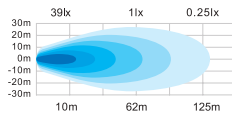

Art. 5809237
€ 39,00 excl. VAT / € 47,19 incl. VAT
UNITY WORK LIGHT 31W LED