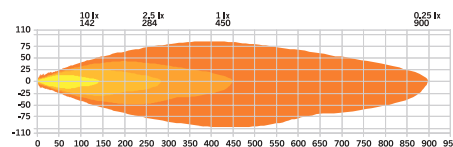

Part No. 5270955

€ 279,00 excl. VAT / € 337,59 incl. VAT

FIREFLY BLACK SPOTLIGHT 9'' LED

Voltage	10-48V DC
Consumption light	146 W
Theoretical lumen	16 800 lm
Actual lumen	12 076 lm
1 lux @	450 m
IP-class	IP67
Beam pattern	Combo
Color temperature	6000K
Position light	Amber and white
Connection	DT-4 (Built-in)

Cable length	1000 mm
Material housing	Aluminium
Material lens	Polycarbonate
Diameter	220 mm
Depth	85 mm
Height including bracket	239 mm
Operating temperature	-40°C +65°C
E-approved	ECE R148, R149
Ref	50
EMC-certificate	ECE R10

WITH
WARNING
LIGHT

Part No. 5270956

€ 289,00 excl. VAT / € 349,69 incl. VAT

FIREFLY PROFESSIONAL BLACK SPOTLIGHT 9'' LED

Voltage	10-48V DC
Consumption light	145 W
Theoretical lumen	16 800 lm
Actual lumen	12 076 lm
1 lux @	450 m
IP-class	IP67
Beam pattern	Optimized
Color temperature	6000K
Position light	Amber and white / Warning light (day/night)
Connection	DT-6

Cable length	150 mm
Material housing	Aluminium
Material lens	Polycarbonate
Diameter	220 mm
Depth	85 mm
Height including bracket	239 mm
Operating temperature	-40°C +65°C
E-approved	R65 (XA2) ECE R148, R149
Ref	50
EMC-certificate	ECE R10

WITH
WARNING
LIGHT

Part No. 5270957

€ 289,00 excl. VAT / € 349,69 incl. VAT

FIREFLY PROFESSIONAL WHITE SPOTLIGHT 9'' LED

Voltage	10-48V DC
Consumption	146 W
Consumption Warning light	21 W
Theoretical lumen	16 800 lm
Actual lumen	12 076 lm
1 lux @	450 m
IP-class	IP67
Beam pattern	Combo
Color temperature	6000K
Position light	Amber and white / Warning light (day/night)
Connection	DT-6

Cable length	150 mm
Material housing	Aluminium
Material lens	Polycarbonate
Diameter	220 mm
Depth	85 mm
Height including bracket	239 mm
Operating temperature	-40°C +65°C
E-approved	R65 (XA2), R149, R148
Ref	50
EMC-certificate	ECE R10