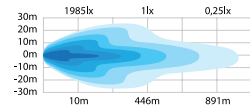

DUAL POSITION LIGHT

Art. 5809217
€ 379,00 excl. VAT / € 458,59 incl. VAT
SIBERIA NIGHT GUARD WARNING LIGHT LED BAR 22''