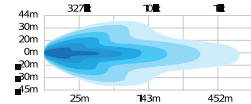

DARK KNIGHT NUUK LED BAR 20''

Voltage	9-36V DC	Material housing	Aluminium
Consumption	94	Material lens	Polycarbonate
Theoretical lumen	11 400	Length	515 mm
Actual lumen	9500	Depth	69,8 mm
1 lux @	452	Height	38,5 mm
IP-class	IP68/IP69K	Height including bracket	51,3
Beam pattern	Combo	Operating temperature	-40°C - +60°C
Position light	White and amber	E-approved	ECE R7, R112
Connection	DT-4	Ref	40
Cable length	500 mm	EMC-certificate	ECE R10