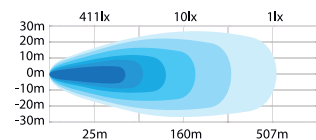

DARK KNIGHT IDENTITY LED BAR 20''

€ 249,00 excl. VAT / € 301,29 incl. VAT

Voltage	9-36V DC
Consumption	115W
Theoretical lumen	13 000
Actual lumen	11 000
1 lux @	507 m
IP-class	IP68/IP69K
Color temperature	5000
Position light	White and amber
Connection	DT-4
Cable length	500 mm

Material housing	Aluminium
Material lens	Polycarbonate
Length	520 mm
Depth	55,5 mm
Height	58 mm
Height including bracket	75 mm
Operating temperature	-40°C - +60°C
Ref	50
E-approved	ECE R112, R7
EMC-certificate	ECE R10