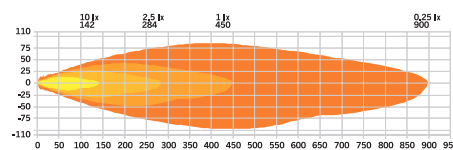

Part No. 5270955

€ 279,00 excl. VAT / € 337,59 incl. VAT

FIREFLY BLACK SPOTLIGHT 9'' LED

Voltage	10-48V DC
Consumption light	146 W
Theoretical lumen	16 800 lm
Actual lumen	12 076 lm
1 lux @	450 m
IP-class	IP67
Beam pattern	Combo
Color temperature	6000K
Position light	Amber and white
Connection	DT-4 (Built-in)

Cable length	1000 mm
Material housing	Aluminium
Material lens	Polycarbonate
Diameter	220 mm
Depth	85 mm
Height including bracket	239 mm
Operating temperature	-40°C +65°C
E-approved	ECE R148, R149
Ref	50
EMC-certificate	ECE R10

WITH
WARNING
LIGHT

Part No. 5270956

€ 289,00 excl. VAT / € 349,69 incl. VAT

FIREFLY PROFESSIONAL BLACK SPOTLIGHT 9'' LED

Voltage	10-48V DC
Consumption light	145 W
Theoretical lumen	16 800 lm
Actual lumen	12 076 lm
1 lux @	450 m
IP-class	IP67
Beam pattern	Optimized
Color temperature	6000K
Position light	Amber and white / Warning light (day/night)
Connection	DT-6

Cable length	150 mm
Material housing	Aluminium
Material lens	Polycarbonate
Diameter	220 mm
Depth	85 mm
Height including bracket	239 mm
Operating temperature	-40°C +65°C
E-approved	R65 (XA2) ECE R148, R149
Ref	50
EMC-certificate	ECE R10

WITH
WARNING
LIGHT

Part No. 5270957

€ 289,00 excl. VAT / € 349,69 incl. VAT

FIREFLY PROFESSIONAL WHITE SPOTLIGHT 9'' LED

Voltage	10-48V DC
Consumption	146 W
Consumption Warning light	21 W
Theoretical lumen	16 800 lm
Actual lumen	12 076 lm
1 lux @	450 m
IP-class	IP67
Beam pattern	Combo
Color temperature	6000K
Position light	Amber and white / Warning light (day/night)
Connection	DT-6

Cable length	150 mm
Material housing	Aluminium
Material lens	Polycarbonate
Diameter	220 mm
Depth	85 mm
Height including bracket	239 mm
Operating temperature	-40°C +65°C
E-approved	R65 (XA2), R149, R148
Ref	50
EMC-certificate	ECE R10