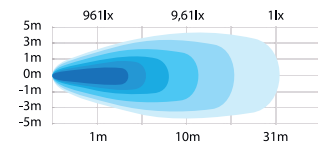

SIBERIA SCENE LIGHT WORK LIGHT LED

Voltage	9-35V DC
Consumption	19W
Theoretical lumen	6500
Actual lumen	2296
IP-class	IP67/IP69K
Beam pattern	Flood
Connection	Cable
Cable length	500mm

Material housing	Aluminum
Material lens	Polycarbonate
Length	150mm
Height	47mm
Depth	39,5mm
Operating temperature	-30°C - +65°C
E-approved	No
EMC-certificate	ECE R10

E-APPROVED REVERSING LIGHT CISPR25 CLASS 5

Art. 5809030

€ 65,00 excl. VAT / € 78,65 incl. VAT

WORK LIGHT 15W LED

Voltage	9-30V DC
Consumption	15W
Theoretical lumen	1960
Actual lumen	1862
IP-class	IP68
Connection	DT-2
Cable length	300mm
Material housing	Aluminum

Material lens	Polycarbonate
Length	144mm
Depth	74,5mm
Height	49,6mm
Height including bracket	91,7mm
Operating temperature	-40°C - +60°C
E-approved	ECE R23
EMC-certificate	ECE R10, CISPR25 Class 5