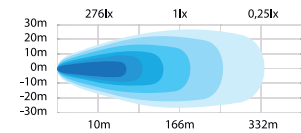

Voltage	9-35V DC
Consumption	37W
Theoretical lumen	4800
Actual lumen	2949
IP-class	IP67/IP69K
Beam pattern	Combo
Position light	White and amber
Connection	DT-4
Cable length	500mm

Material housing	Aluminum
Material lens	Polycarbonate
Length	72mm
Height	72mm
Depth	72mm
Height including bracket	81,5mm
Operating temperature	-30°C - +65°C
E-approved	No
EMC-certificate	ECE R10