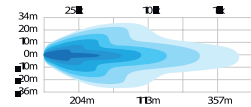

DRIVING LIGHTS | LED BARS

Art. 5809131

€ 179,00 excl. VAT / € 216,59 incl. VAT

DARK KNIGHT NUUK LED BAR 14''

Voltage	9-36V DC	Material housing	Aluminium
Consumption	67	Material lens	Polycarbonate
Theoretical lumen	7600	Length	353 mm
Actual lumen	6500	Depth	69,8 mm
1 lux @	357	Height	38,5 mm
IP-class	IP68/IP69K	Height including bracket	51,3
Beam pattern	Combo	Operating temperature	-40°C - +60°C
Position light	White and amber	E-approved	ECE R7, R112
Connection	DT-4	Ref	27,5
Cable length	500 mm	EMC-certificate	ECE R10