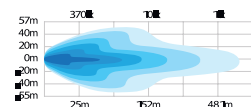

DARK KNIGHT NUUK LED BAR 30''

Voltage	9-36V DC	Material housing	Aluminium
Consumption	154 W	Material lens	Polycarbonate
Theoretical lumen	17 100	Length	758 mm
Actual lumen	14 200	Depth	69,8 mm
1 lux @	481	Height	38,5 mm
IP-class	IP68/69K	Height including bracket	51,3 mm
Beam pattern	Combo	Operating temperature	-40°C - +60°C
Position light	White and amber	E-approved	ECE R7, R112
Connection	Cable	Ref	50
Cable length	2500mm	EMC-certificate	ECE R10