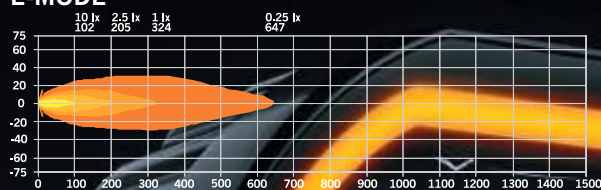

Art No. 5270948 (Black 9'')

€ 295,00 excl. VAT / € 356,95 incl. VAT

Voltage	10-38V DC
Consumption, E-mode	20,6 W
Consumption, Xperience mode	121 W
Theoretical lumen	11 000 W
Actual lumen, E-mode	1213
Actual lumen, Xperience mode	7025
1 lux @ E-mode	324 m
1 lux @ Xperience mode	768 m
IP-class	IP68, IP69K
Beam pattern	Combo
Position light	Amber and white

Connection	DT-4
Cable length	500 mm
Material housing	Aluminium
Material lens	Polycarbonate
Diameter	228 mm
Depth	80,65 mm
Height including bracket	232,85 mm
Operating temperature	-30°C - +65°C
E-approved	ECE R149, R148
Ref	25
EMC-certificate	ECE R10, CISPR25 Class 3

E-MODE