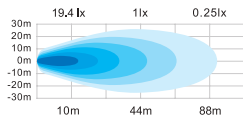

Art. 5809236
€ 49,00 excl. VAT / € 59,29 incl. VAT
UNITY WORK LIGHT 19W LED