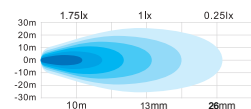

Cable length	2500 mm
Material housing	Aluminum
Material lens	Polycarbonate
Length	300,6 mm
Depth	55,5 mm
Height	45 mm
Height including bracket	65 mm
Operating temperature	-30°C - +65°C
E-approved	ECE R148
EMC-certificate	ECE R10