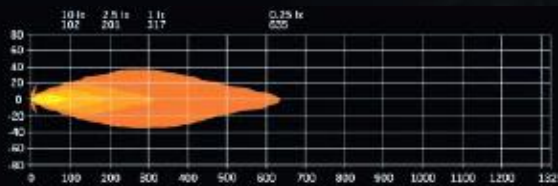

SIBERIA

SKYLORD

- ✓ VIBRATION AND SHOCKPROOF
- ✓ SPECIAL COATING FOR HARSH CONDITIONS
- ✓ XPERIENCE MODE
- ✓ A MASTERPIECE OF DESIGN

E-MODE

Art No. 5270947 (Black 7")

€ 279,00 excl. VAT / € 337,59 incl. VAT

Voltage	10-38V DC
Consumption, E-mode	20,5 W
Consumption, Xperience mode	79 W
Theoretical lumen	8250 W
Actual lumen, E-mode	1500
Actual lumen, Xperience mode	5850
1 lux @ E-mode	317 m
1 lux @ Xperience mode	628 m
IP-class	IP68, IP69K
Beam pattern	Extended Beam
Position light	Amber and white

Connection	DT-4
Cable length	500 mm
Material housing	Aluminium
Material lens	Polycarbonate
Diameter	178 mm
Depth	71,9 mm
Height including bracket	182,8 mm
Operating temperature	-30°C - +65°C
E-approved	ECE R149, R148
Ref	25
EMC-certificate	ECE R10, CISPR25 Class 3