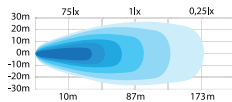

Art. 5809239
€ 199,00 excl. VAT / € 240,79 incl. VAT
UNITY WORK LIGHT 149W LED