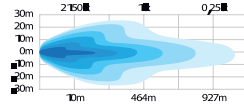

LED BARS

DUAL POSITION LIGHT

Art. 5809170

€ 149,00 excl. VAT / € 180,29 incl. VAT

SIBERIA SR LED BAR 12"

Art. 5809171

€ 179,00 excl. VAT / € 216,59 incl. VAT

SIBERIA SR LED BAR 22"

Art. 5809172

€ 239,00 excl. VAT / € 289,19 incl. VAT

SIBERIA SR LED BAR 32"

Art. 5809173

€ 289,00 excl. VAT / € 349,69 incl. VAT

SIBERIA SR LED BAR 42"

Art. 5809174

€ 349,00 excl. VAT / € 422,29 incl. VAT

SIBERIA SR LED BAR 50"

ARTICLE	5809170	5809171	5809172	5809173	5809174
VOLTAGE	10-40V DC	10-40V DC	10-40V DC	10-40V DC	10-40V DC
CONSUMPTION	32W	59W	95W	130W	155W
THEORETICAL LUMEN	4000	8000	12000	16000	19200
ACTUAL LUMEN	2200	4254	5641	7434	8570
1 LUX @	368m	447m	444m	464m	443m
IP-CLASS	IP67/IP69K	IP67/IP69K	IP67/IP69K	IP67/IP69K	IP67/IP69K
BEAM PATTERN	Spot	Combo	Combo	Combo	Combo
POSITION LIGHT	Amber and white	Amber and white	Amber and white	Amber and white	Amber and white
CONNECTION	DT-4	DT-4	DT-4	Cable	Cable
CABLE LENGTH	500mm	500mm	500mm	2500mm	2500mm
MATERIAL HOUSING	Aluminium	Aluminium	Aluminium	Aluminium	Aluminium
MATERIAL LENS	Polycarbonate	Polycarbonate	Polycarbonate	Polycarbonate	Polycarbonate
LENGTH	300,6mm	555,6mm	813,6mm	1065,6mm	1269,6mm
DEPTH	55,5mm	55,5mm	55,5mm	55,5mm	55,5mm
HEIGHT	45mm	45mm	45mm	45mm	45mm
HEIGHT INCLUDING BRACKET	65mm	65mm	65mm	65mm	65mm
OPERATING TEMPERATURE	-30°C · +65°C	-30°C · +65°C	-30°C · +65°C	-30°C · +65°C	-30°C · +65°C
E-APPROVED	ECE R112, R7	ECE R112, R7	ECE R112, R7	ECE R112, R7	ECE R112, R7
REF	30	50	50	50	50
EMC-CERTIFICATE	ECE R10	ECE R10	ECE R10	ECE R10	ECE R10