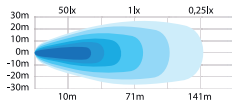

Art. 5809240
€ 119,00 excl. VAT / € 143,99 incl. VAT
UNITY WORK LIGHT 92W LED