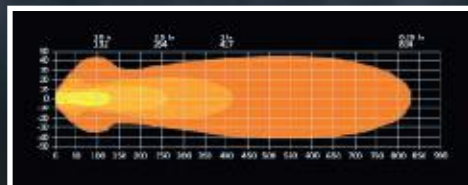

NUUK E-LINE LOW PROFILE LED BAR

Voltage	9-36V DC	Material housing	Aluminium
Consumption	108 W	Material lens	Polycarbonate
Theoretical lumen	8800	Length	514 mm
Actual lumen	7800	Depth	36,7 mm
1 lux @	417	Height	30 mm
IP-class	IP68/69K	Height including bracket	39,5 mm
Beam pattern	Optimized	Operating temperature	-40°C - +60°C
Color temperature	5000K	E-approved	ECE R149
Connection	DT-3	Ref	40
Cable length	2500mm	EMC-certificate	ECE R10