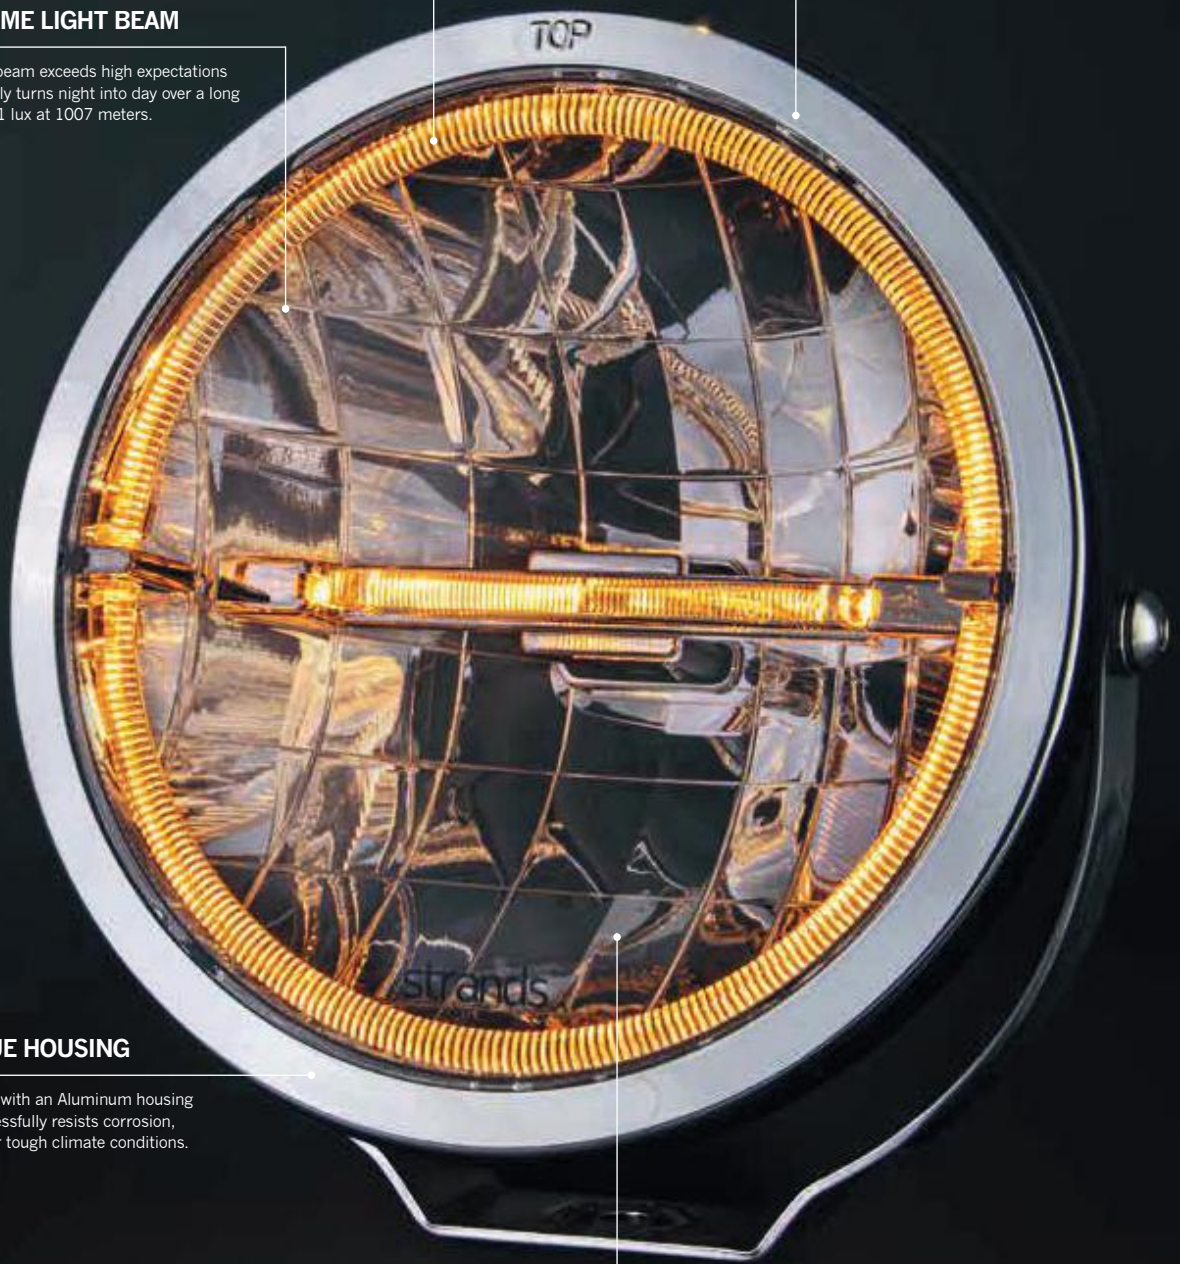

EXTREME LIGHT BEAM

The light beam exceeds high expectations and literally turns night into day over a long distance. 1 lux at 1007 meters.

DUAL POSITION LIGHT

Choose between amber or white color to express your personal style.

MOISTURE-RESISTANT

Nitto Denko breathers at the back to keep the moisture away and increase durability.

UNIQUE HOUSING

Equipped with an Aluminum housing that successfully resists corrosion, perfect for tough climate conditions.

ANTI-SCRATCH

The PC-lens come with the highest standard of anti-scratch treatment providing great visibility.

Use the QR code to check out the product video.