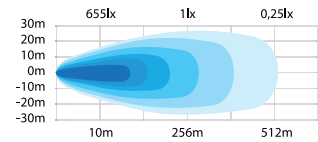

Material housing	Aluminum
Material lens	Polycarbonate
Length	157mm
Height	43,7mm
Depth	60mm
Height including bracket	49,7mm
Operating temperature	-30°C - +65°C
E-approved	No
EMC-certificate	ECE R10

Use the QR code to check out the product video.