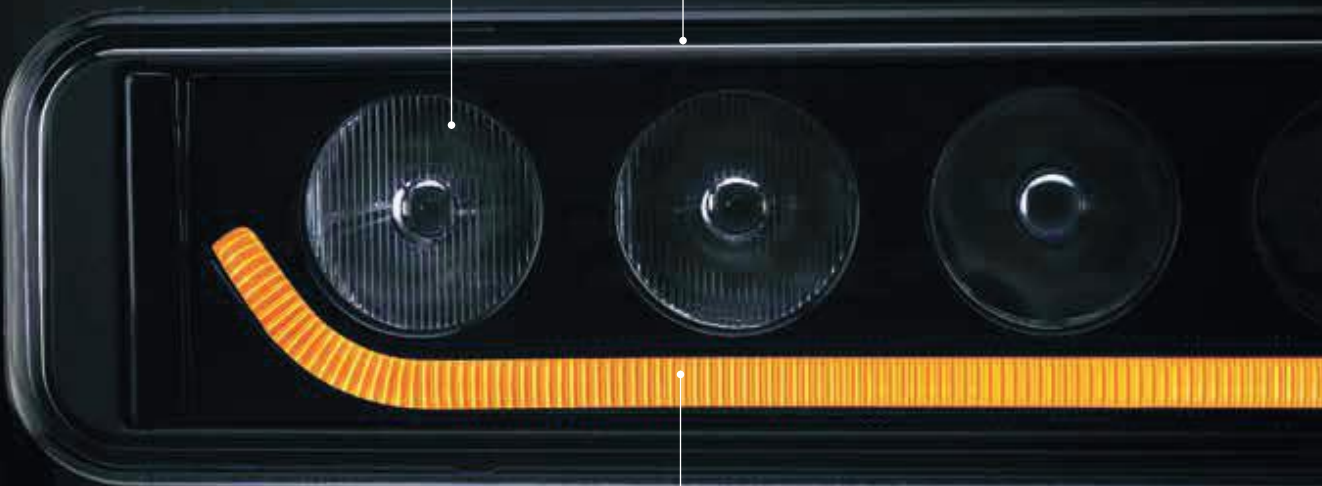

The black components contribute to the futuristic look and give an exclusive dark expression.

SEVERAL POSSIBILITIES FOR EASY INSTALLATION

The slim design fits almost all vehicles in need of a LED bar and has rear and side brackets for easy mounting.