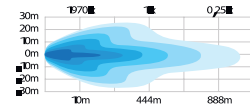

LED BARS

DUAL POSITION LIGHT

Art. 5809170

€ 149,00 excl. VAT / € 180,29 incl. VAT

SIBERIA SR LED BAR 12"

Art. 5809171

€ 179,00 excl. VAT / € 216,59 incl. VAT

SIBERIA SR LED BAR 22"

Art. 5809172

€ 239,00 excl. VAT / € 289,19 incl. VAT

SIBERIA SR LED BAR 32"

Art. 5809173

€ 289,00 excl. VAT / € 349,69 incl. VAT

SIBERIA SR LED BAR 42"

Art. 5809174

€ 349,00 excl. VAT / € 422,29 incl. VAT

SIBERIA SR LED BAR 50"

ARTICLE	5809170	5809171	5809172	5809173	5809174
VOLTAGE	10-40V DC	10-40V DC	10-40V DC	10-40V DC	10-40V DC
CONSUMPTION	32W	59W	95W	130W	155W
THEORETICAL LUMEN	4000	8000	12000	16000	19200
ACTUAL LUMEN	2200	4254	5641	7434	8570
1 LUX @	368m	447m	444m	464m	443m
IP-CLASS	IP67/IP69K	IP67/IP69K	IP67/IP69K	IP67/IP69K	IP67/IP69K
BEAM PATTERN	Spot	Combo	Combo	Combo	Combo
POSITION LIGHT	Amber and white	Amber and white	Amber and white	Amber and white	Amber and white
CONNECTION	DT-4	DT-4	DT-4	Cable	Cable
CABLE LENGTH	500mm	500mm	500mm	2500mm	2500mm
MATERIAL HOUSING	Aluminium	Aluminium	Aluminium	Aluminium	Aluminium
MATERIAL LENS	Polycarbonate	Polycarbonate	Polycarbonate	Polycarbonate	Polycarbonate
LENGTH	300,6mm	555,6mm	813,6mm	1065,6mm	1269,6mm
DEPTH	55,5mm	55,5mm	55,5mm	55,5mm	55,5mm
HEIGHT	45mm	45mm	45mm	45mm	45mm
HEIGHT INCLUDING BRACKET	65mm	65mm	65mm	65mm	65mm
OPERATING TEMPERATURE	-30°C · +65°C	-30°C · +65°C	-30°C · +65°C	-30°C · +65°C	-30°C · +65°C
E-APPROVED	ECE R112, R7	ECE R112, R7	ECE R112, R7	ECE R112, R7	ECE R112, R7
REF	30	50	50	50	50
EMC-CERTIFICATE	ECE R10	ECE R10	ECE R10	ECE R10	ECE R10