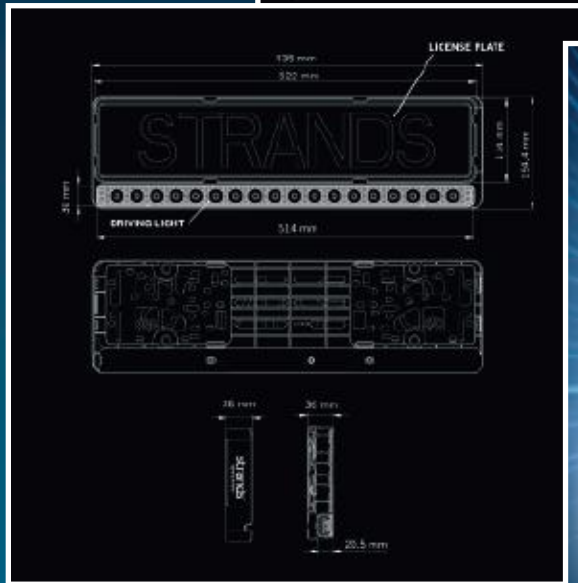

Part No. 5809135

€ 199,00 excl. VAT / € 240,79 incl. VAT

NUUK E-LINE LICENSE PLATE LED BAR

Voltage	9-36V DC	Material housing	Aluminium
Consumption	82 W	Material lens	Polycarbonate
Theoretical lumen	8800	Length	535 mm
Actual lumen	7800	Depth	36 mm
1 lux @	417	Height	154,4 mm
IP-class	IP68/69K	Height including bracket	154,4 mm
Beam pattern	Optimized	Operating temperature	-40°C - +60°C
Color temperature	5000K	E-approved	ECE R149
Connection	DT-3	Ref	40
Cable length	2500mm	EMC-certificate	ECE R10