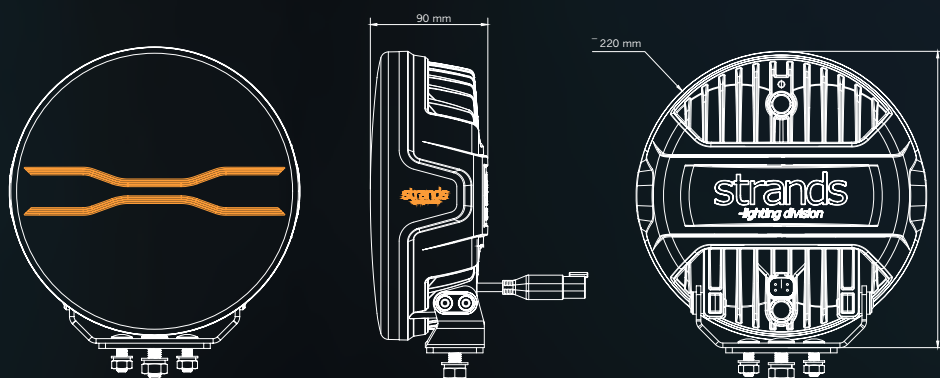

DRAGON DRIVE

- ✓ MADE FOR THE NIGHT
- ✓ COVERS ALL YOUR NEEDS
- ✓ HIGH PERFORMANCE
- ✓ NO-EDGE DESIGN AND NEW LOOK

Part No. 5270968

€ 239,00 excl. VAT / € 289,19 incl. VAT

FOR9T DRAGON DRIVE 9" DRIVING LIGHT

Voltage	10-48V DC	Position light	White and Amber
Consumption	142W	Connection	DT-4
Consumption, White position light	3,5W	Cable length	150 mm
Consumption, Amber position light	3,6W	Material housing	Aluminium
Theoretical lumen	14 767 lm	Material lens	Polycarbonate
Actual lumen	9300 lm	Depth	90 mm
1 lux @	586 m	Diameter	220 mm
Color Temperature	6500K	Height including brackets	226 mm
Beam pattern	Extended beam	Operating temperature	-40°C - +65°C
IP-class	IP67	E-approved	No
Color lens	Clear/Dark	EMC-certificate	ECE R10
Color LED	White and Amber