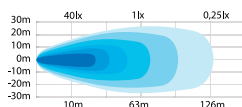

**E-APPROVED
REVERSING
LIGHT**

UNIQUE SERIES

This series has a patented slim design. The housing is smaller, which means they are less exposed to wear and tear. They come with a DT connector, which makes the installation easy. Both lamps in this series are E-approved as reversing lights according to regulation ECE R23. The lamps are fully radio interference-free (EMC-approved).

They are also ECE R10 approved and approved for IP67 and IP69K. Our usual 48 W is replaced by 5908517, giving more lumens and using less power. Instead of 48 W, it now consumes only 25 W. Our new production technique reduces power consumption to nearly 50 %.

Art. 5908527

€ 29,00 excl. VAT / € 35,09 incl. VAT

WORK LIGHT 18W LED

Voltage	12-32V DC
Consumption	18W
Theoretical lumen	1710
Actual lumen	1250
IP-class	IP67/IP69K
Connection	DT-2
Cable length	520mm
Material housing	Aluminum
Material lens	Polycarbonate
Width	101mm
Depth	37,35mm
Height	101mm
Height including bracket	130,8mm
Operating temperature	-30°C - +65°C
ADR-approved	No
E-approved	ECE R23
EMC-certificate	ECE R10

Art. 5908517

€ 39,00 excl. VAT / € 47,19 incl. VAT

WORK LIGHT 25W LED

Voltage	12-32V DC
Consumption	25W
Theoretical lumen	3040
Actual lumen	2200
IP-class	IP67/IP69K
Connection	DT-2
Cable length	1002mm
Material housing	Aluminum
Material lens	Polycarbonate
Width	110mm
Depth	46,52mm
Height	110mm
Height including bracket	138,83mm
Operating temperature	-30°C - +65°C
ADR-approved	Yes
E-approved	ECE R23
EMC-certificate	ECE R10