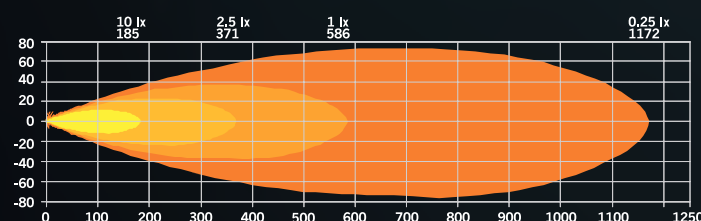

DRAGON DRIVE

- ✓ MADE FOR THE NIGHT
- ✓ COVERS ALL YOUR NEEDS
- ✓ HIGH PERFORMANCE
- ✓ NO-EDGE DESIGN AND NEW LOOK

Part No. 5270968

€ 239,00 excl. VAT / € 289,19 incl. VAT

FOR9T DRAGON DRIVE 9" DRIVING LIGHT

Voltage	10-48V DC	Position light	White and Amber
Consumption	142W	Connection	DT-4
Consumption, White position light	3,5W	Cable length	150 mm
Consumption, Amber position light	3,6W	Material housing	Aluminium
Theoretical lumen	14 767 lm	Material lens	Polycarbonate
Actual lumen	9300 lm	Depth	90 mm
1 lux @	586 m	Diameter	220 mm
Color Temperature	6500K	Height including brackets	226 mm
Beam pattern	Extended beam	Operating temperature	-40°C - +65°C
IP-class	IP67	E-approved	No
Color lens	Clear/Dark	EMC-certificate	ECE R10
Color LED	White and Amber