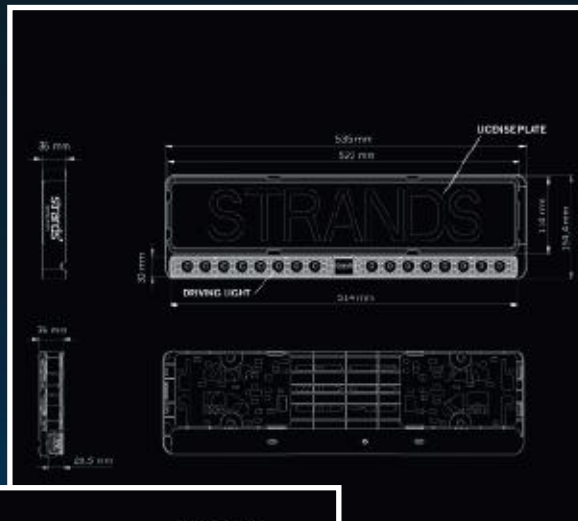

Part No. 5809135

€ 199,00 excl. VAT / € 240,79 incl. VAT

NUUK E-LINE LICENSE PLATE LED BAR

Voltage	9-36V DC	Material housing	Aluminium
Consumption	82 W	Material lens	Polycarbonate
Theoretical lumen	8800	Length	535 mm
Actual lumen	7800	Depth	36 mm
1 lux @	417	Height	154,4 mm
IP-class	IP68/69K	Height including bracket	154,4 mm
Beam pattern	Optimized	Operating temperature	-40°C - +60°C
Color temperature	5000K	E-approved	ECE R149
Connection	DT-3	Ref	40
Cable length	2500mm	EMC-certificate	ECE R10