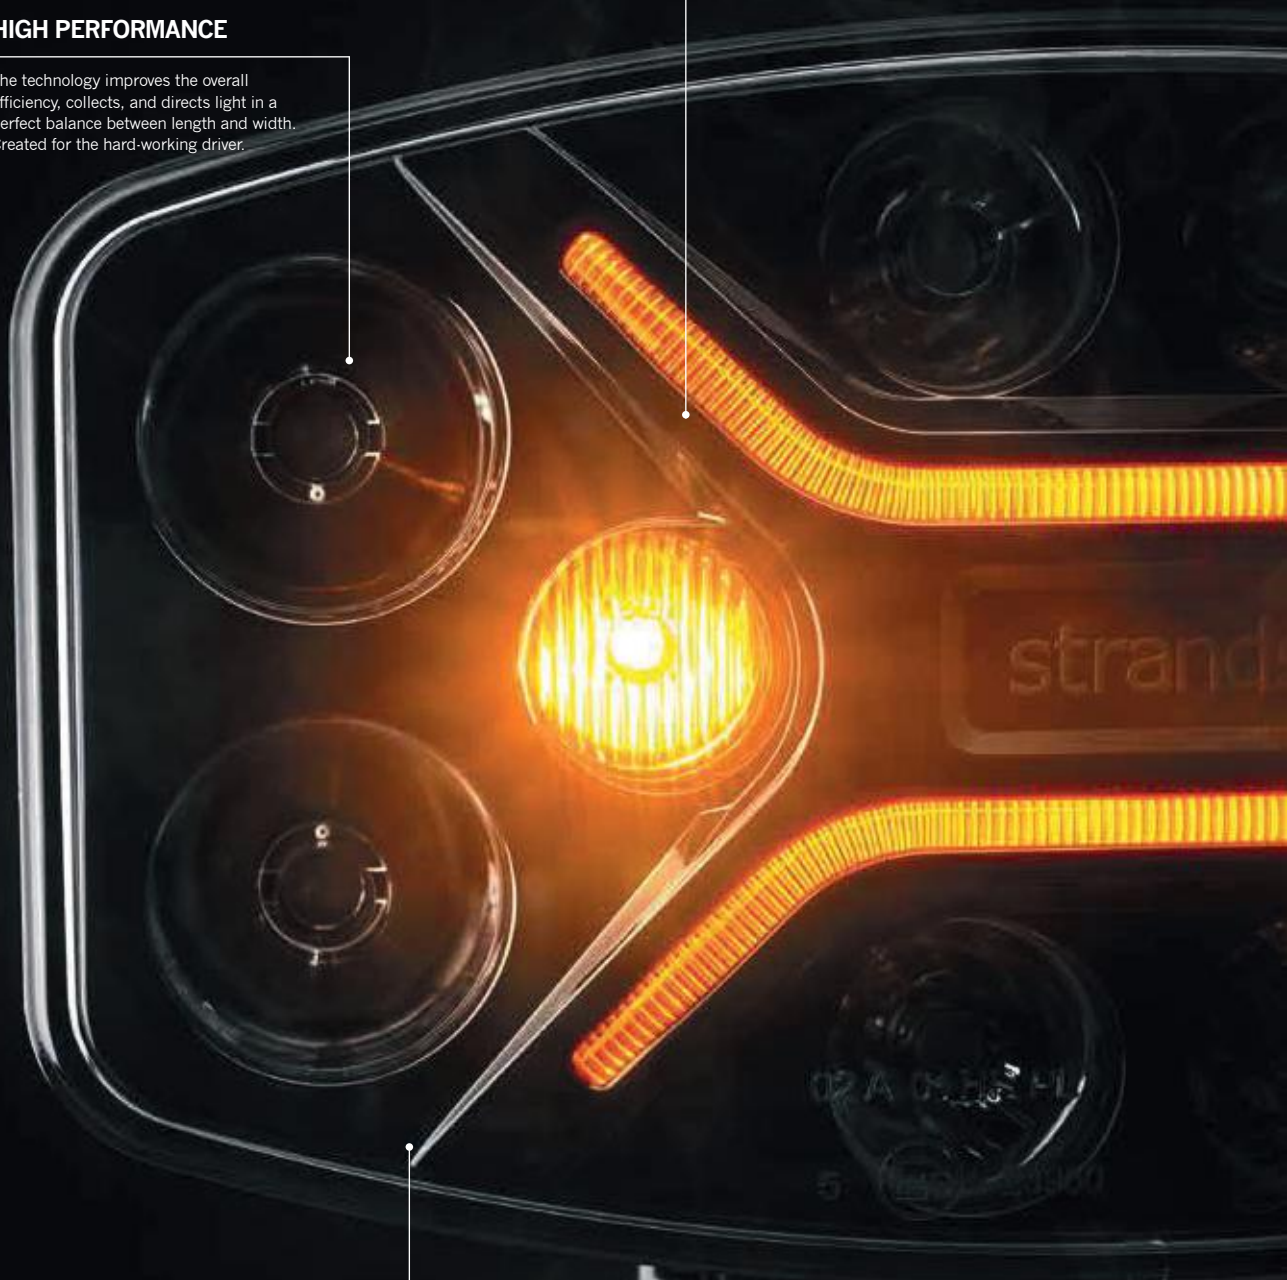

HIGH PERFORMANCE

The technology improves the overall efficiency, collects, and directs light in a perfect balance between length and width. Created for the hard-working driver.

ONE LAMP – THREE FUNCTIONS

Get all your lighting needs into one lamp: a driving light with a warning light and dual position light, choose between amber and white.

DARK KNIGHT DESIGN

A confident, futuristic, black knight with dark details and slim design makes it easy to mount and quickly becomes one with your vehicle.