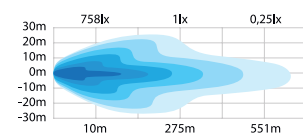

LED BARS | WORK LIGHTS

Art. 5809125

€ 109,00 excl. VAT / € 131,89 incl. VAT

SIBERIA RED FOX WORK-/WARNING LIGHT LED

Use the QR code to check out the product video.

Voltage	9-32V DC
Consumption	41W
Theoretical lumen	8400
Actual lumen	3583
1 lux @	160m
IP-class	IP67/IP69K
Beam pattern	Flood
Position light	Red and amber
Connection	DT-6
Cable length	500mm

Material housing	Aluminum
Material lens	Polycarbonate
Length	92,93mm
Height	74,1mm
Depth	74,57mm
Height including bracket	87,56mm
Operating temperature	-30°C - +65°C
E-approved	No
EMC-certificate	ECE R10

Art. 5809191

€ 179,00 excl. VAT / € 216,59 incl. VAT

SIBERIA RED TIGER 12'' WORK LIGHT LED BAR

Use the QR code to check out the product video.

Voltage	10-40V DC
Consumption	92W
Theoretical lumen	8000
Actual lumen	5423
1 lux @	275m
IP-class	IP67/IP69K
Beam pattern	Combo
Position light	Red and amber
Connection	DT-4
Cable length	500mm

Material housing	Aluminum
Material lens	Polycarbonate
Length	307mm
Height	76mm
Depth	71,6mm
Height including bracket	89mm
Operating temperature	-30°C - +65°C
E-approved	No
EMC-certificate	ECE R10