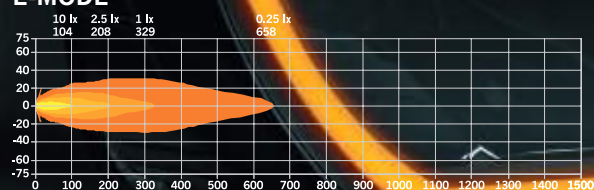

Art No. 5270948 (Black 9'')

€ 295,00 excl. VAT / € 356,95 incl. VAT

Voltage	10-38V DC
Consumption, E-mode	20,6 W
Consumption, Xperience mode	121 W
Theoretical lumen	11 000 W
Actual lumen, E-mode	1213
Actual lumen, Xperience mode	7025
1 lux @ E-mode	324 m
1 lux @ Xperience mode	768 m
IP-class	IP68, IP69K
Beam pattern	Combo
Position light	Amber and white

Connection	DT-4
Cable length	500 mm
Material housing	Aluminium
Material lens	Polycarbonate
Diameter	228 mm
Depth	80,65 mm
Height including bracket	232,85 mm
Operating temperature	-30°C - +65°C
E-approved	ECE R149, R148
Ref	25
EMC-certificate	ECE R10, CISPR25 Class 3

E-MODE

XPERIENCE MODE

E-MODE

XPERIENCE MODE

Art No. 5270949 (White 9'')

€ 325,00 excl. VAT / € 393,25 incl. VAT

Voltage	10-38V DC
Consumption, E-mode	21,5 W
Consumption, Xperience mode	124 W
Theoretical lumen	11 000
Actual lumen, E-mode	1565
Actual lumen, Xperience mode	8860
1 lux @ E-mode	329 m
1 lux @ Xperience mode	751 m
IP-class	IP68, IP69K
Beam pattern	Combo
Position light	Amber and white
Color temperature	5700K

Connection	DT-4
Cable length	500 mm
Material housing	Aluminium
Material lens	Polycarbonate
Diameter	228 mm
Depth	80,65 mm
Height including bracket	232,85 mm
Operating temperature	-30°C ~ +65°C
E-approved	ECE R149, R148
Ref	25
EMC-certificate	ECE R10, CISPR25 Class 3

Use the QR code to
check out the product.