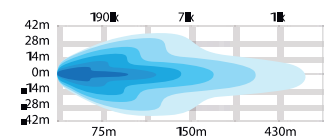

DELTA DRIVING LIGHT LED

Voltage	12-48V DC
Consumption	66W
Theoretical lumen	8416
Actual lumen	6200
1 lux @	430m
IP-class	IP67
Beam pattern	Combo
Position light	White and amber
Connection	Cable
Cable length	2500mm

Material housing	Aluminium
Material lens	Polycarbonate
Length	245mm
Depth	90mm
Height	140mm
Height including bracket	160mm
Operating temperature	-35 - +45°C
E-approved	ECE R112
Ref	25
EMC-certificate	ECE R10