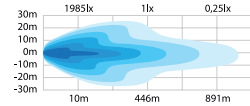

DUAL POSITION LIGHT

Art. 5809212
€ 295,00 excl. VAT / € 356,95 incl. VAT
SIBERIA NIGHT GUARD WARNING LIGHT LED BAR 20''