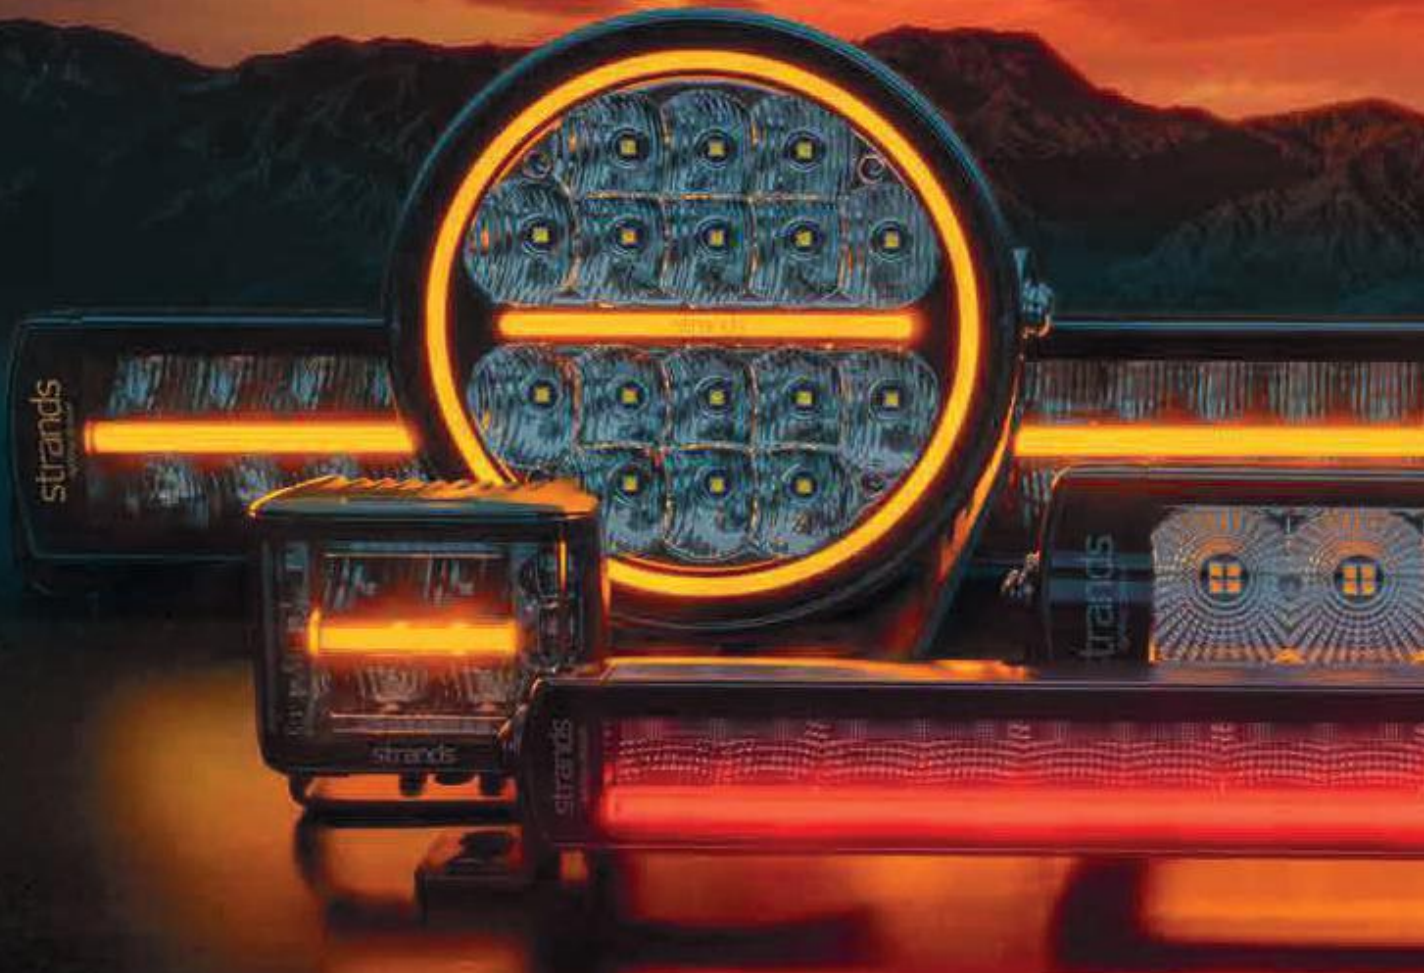

SIBERIA

Welcome to the future. This is Siberia. Innovative lighting from Strands Lighting Division. Pushing the boundaries and redefining what light can do with the pioneering design combined with revolutionary features. The multi-color position light characterizes all members of Siberia. Siberia is for you who want to boost your passion, vehicle, and driving experience. Created for you who are looking for the latest both when it comes to performance, function, and design.