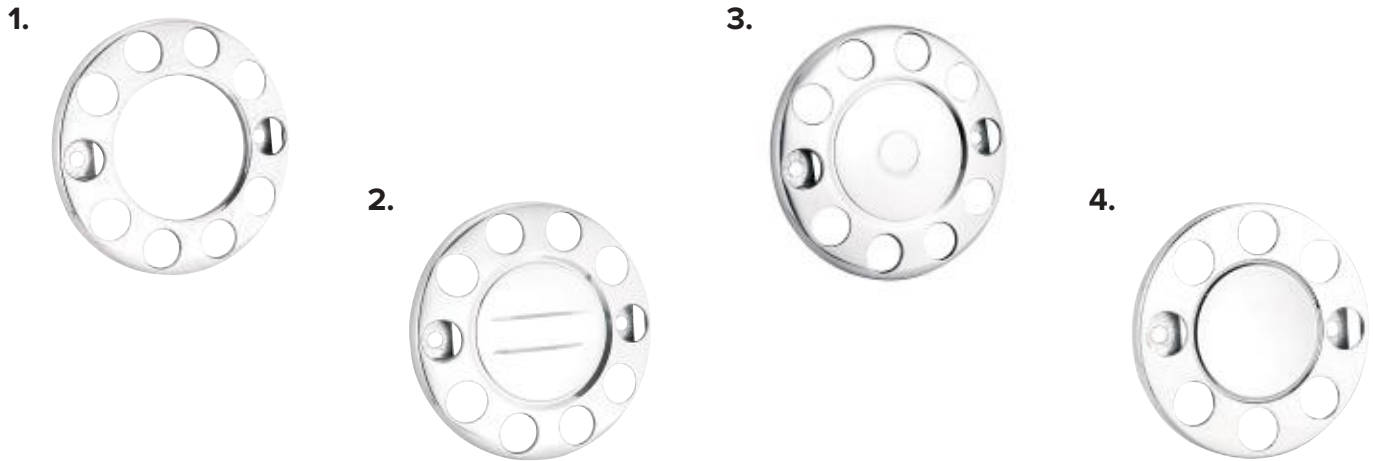

Art. 31012121
Deluxe rear (extra deep) 17.5”
Depth of wheeltrim : 150mm
€ 95,00 excl. VAT / € 114,95 incl. VAT

STAINLESS STEEL WHEEL-NUT PROTECTOR COVERS

ARTICLE	Picture n°	Center	Wheelsize	Wheeltype	Number of holes	Pitch Circle Diameter	EXCL. VAT	INCL. VAT
31012322	1	Open	22.5"	Steel	10	335mm	€ 30,00	€ 36,30
31012422	1	Open	22.5"	Alloy	10	335mm	€ 30,00	€ 36,30
31015522	2	Closed	22.5"	Steel	10	335mm	€ 30,00	€ 36,30
31015622	2	Closed	22.5"	Alloy	10	335mm	€ 30,00	€ 36,30
31015722	3	Closed	22.5"	Steel	10	335mm	€ 30,00	€ 36,30
31015822	3	Closed	22.5"	Alloy	10	335mm	€ 30,00	€ 36,30
31012320	1	Open	17.5"	Steel	6	245mm	€ 35,00	€ 42,35
31012321	1	Open	17.5"-19.5"	Steel	8	275mm	€ 35,00	€ 42,35
31015520	4	Closed	17.5"	Steel	6	245mm	€ 35,00	€ 42,35
31015521	4	Closed	17.5"-19.5"	Steel	8	275mm	€ 35,00	€ 42,35