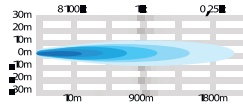

SPOT BEAM EDITION
DUAL POSITION LIGHT

SIBERIA NIGHT RANGER
SPOT 7" DRIVING LIGHT LED

Art. 5809207

€ 149,00 excl. VAT / € 180,29 incl. VAT