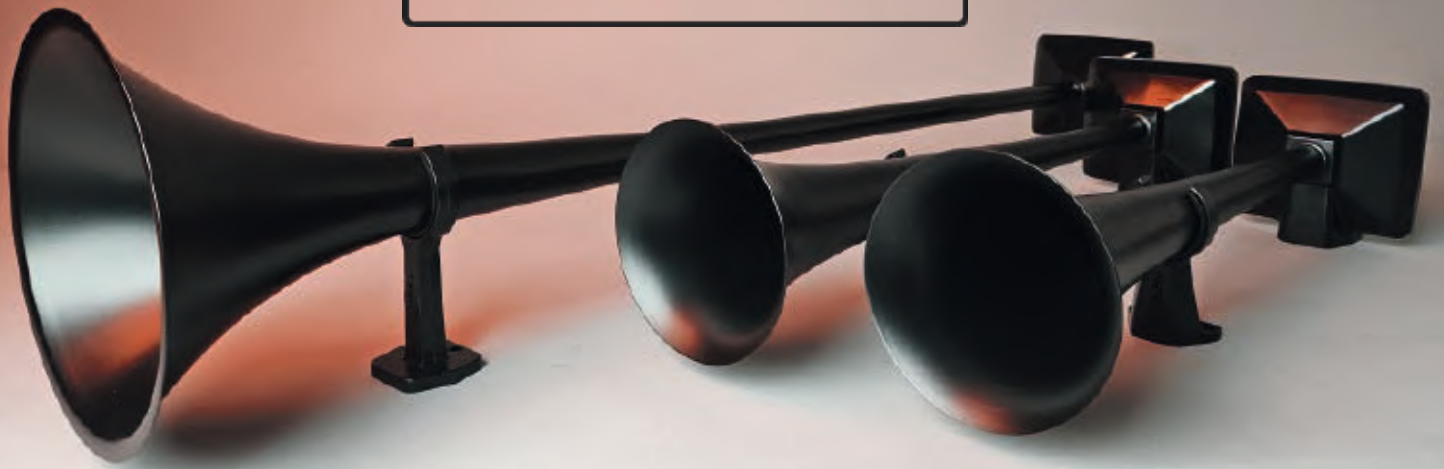

HADLEY ROUND AIRHORNS

ARTICLE	DESCRIPTION	EXCL. VAT	INCL. VAT
30318230	Airhorn length 490 mm	€ 119,00	€ 143,99
30318130	Airhorn length 560 mm	€ 119,00	€ 143,99
30318330	Airhorn length 610mm	€ 149,00	€ 180,29
30358330	Airhorn length 950 mm	€ 195,00	€ 235,95

HADLEY ROUND "BLACK EDITION" AIRHORNS

ARTICLE	DESCRIPTION	EXCL. VAT	INCL. VAT
30318230B	Airhorn "BLACK EDITION" length 490mm	€ 109,00	€ 131,89
30318130B	Airhorn "BLACK EDITION" length 560mm	€ 109,00	€ 131,89
30358330B	Airhorn "BLACK EDITION" length 950mm	€ 169,00	€ 204,49