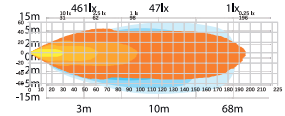

ARTICLE	5908536	5908537	5908538	5908539
VOLTAGE	12-70V DC	12-70V DC	12-70V DC	12-70V DC
CONSUMPTION	25W	25W	25W	51W
THEORETICAL LUMEN	3398	3398	3398	6637
ACTUAL LUMEN	3210	3210	3210	6320
IP-CLASS	IP69K	IP69K	IP69K	IP69K
BEAM PATTERN	Flood	Flood	Flood	Flood
POSITION LIGHT	No	Amber	Red	No
CONNECTION	Cable	Cable	Cable	Cable
CABLE LENGTH	2000 mm	2000 mm	2000 mm	2000 mm
MATERIAL HOUSING	Aluminum	Aluminum	Aluminum	Aluminum
MATERIAL LENS	Polycarbonate	Polycarbonate	Polycarbonate	Polycarbonate
LENGTH	109 mm	109 mm	109 mm	109 mm
HEIGHT	109 mm	109 mm	109 mm	109 mm
DEPTH	49 mm	49 mm	49 mm	70 mm
HEIGHT INCLUDING BRACKET	133 mm	133 mm	133 mm	133 mm
OPERATING TEMPERATURE	-40°C:+40°C	-40°C:+40°C	-40°C:+40°C	-40°C:+40°C
ADR-APPROVED	Yes	Yes	Yes	No
E-APPROVED	No	No	No	No
EMC-CERTIFICATE	ECE R10	ECE R10	ECE R10	ECE R10