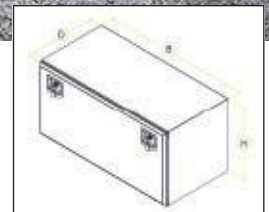

ARTICLE	DIMENSIONS (WxHxD)	WEIGHT	EXCL. VAT	INCL. VAT
47165058	500 x 350 x 400mm	12 kg	€ 200,00	€ 242,00
47165358	500 x 500 x 550mm	19 kg	€ 275,00	€ 332,75
47166058	600 x 400 x 450mm	16 kg	€ 250,00	€ 302,50
47166060	600 x 500 x 600mm	24 kg	€ 260,00	€ 314,60
47167055	700 x 500 x 550mm	25 kg	€ 330,00	€ 399,30
47168076	800 x 400 x 400mm	19 kg	€ 315,00	€ 381,15
47168077	800 x 500 x 500mm	25 kg	€ 340,00	€ 411,40
47169070	1000 x 400 x 400mm	23 kg	€ 340,00	€ 411,40
47169077	1000 x 500 x 500mm	31 kg	€ 365,00	€ 441,65
47169078	1000 x 500 x 550mm	32 kg	€ 405,00	€ 490,05
47169477	1250 x 500 x 550mm	38 kg	€ 470,00	€ 568,70
47169577	1500 x 500 x 550mm	45 kg	€ 515,00	€ 623,15