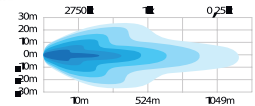

DUAL POSITION LIGHT

Art. 5809195
€ 489,00 excl. VAT / € 591,69 incl. VAT
SIBERIA SRC LED BAR 50''

ARTICLE	5809192	5809193	5809194	5809195
VOLTAGE	10-40V DC	10-40V DC	10-40V DC	10-40V DC
CONSUMPTION	65W	146W	199W	241W
THEORETICAL LUMEN	8000	12000	16000	19200
ACTUAL LUMEN	4500	8039	9472	11146
1 LUX @	401m	520m	532m	524m
IP-CLASS	IP67/IP69K	IP67/IP69K	IP67/IP69K	IP67/IP69K
BEAM PATTERN	Combo	Combo	Combo	Combo
POSITION LIGHT	White and amber	White and amber	White and amber	White and amber
CONNECTION	DT-4	DT-4	Cable	Cable
CABLE LENGTH	500mm	500mm	2500mm	2500mm
MATERIAL HOUSING	Aluminium	Aluminium	Aluminium	Aluminium
MATERIAL LENS	Polycarbonate	Polycarbonate	Polycarbonate	Polycarbonate
LENGTH	559,43mm	815,71mm	1070,35mm	1272,73mm
DEPTH	55,5mm	55,5mm	55,5mm	55,5mm
HEIGHT	45mm	45mm	45mm	45mm
HEIGHT INCLUDING BRACKET	65mm	65mm	65mm	65mm
OPERATING TEMPERATURE	-30°C · +65°C	-30°C · +65°C	-30°C · +65°C	-30°C · +65°C
E-APPROVED	ECE R7, R112	No	No	No
REF	37,5	-	-	-
EMC-CERTIFICATE	ECE R10	ECE R10	ECE R10	ECE R10