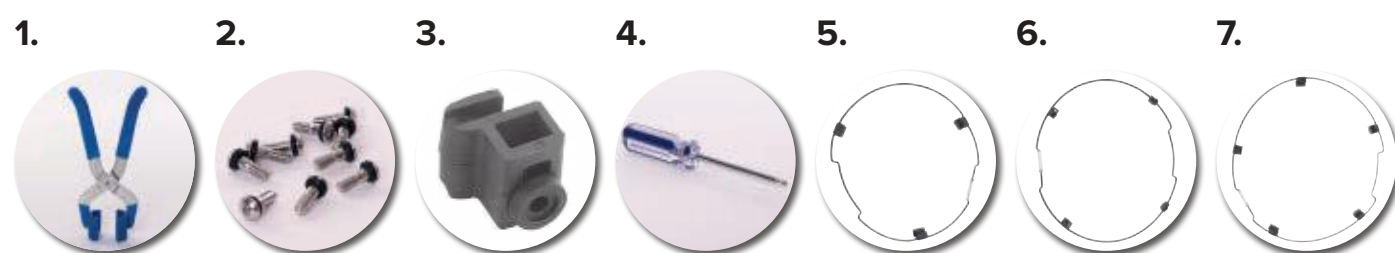

SPARE-PARTS & ACCESSORIES

ARTICLE	Picture n°	DESCRIPTION	EXCL. VAT	INCL. VAT
31091222	2	Set of screws for Lock-Ring system (bag of 10pcs)	€ 15,00	€ 18,15
31091422	3	Mounting block for Lock-Ring system 22.5" & 17.5"	€ 2,50	€ 3,03
31091419	3	Mounting block for Lock-Ring system 19.5"	€ 1,75	€ 2,12
31091322	7	"Lock-Ring" mounting ring 22.5" (Without mounting block & screws)	€ 12,50	€ 15,13
31091321	6	"Lock-Ring" mounting ring 19.5" (Without screws, 4 blocks included)	€ 15,00	€ 18,15
31091320	5	"Lock-Ring" mounting ring 17.5" (Without screws, 3 blocks included)	€ 15,00	€ 18,15
31091522	4	Screwdriver for Lock-Ring system	€ 4,50	€ 5,45
31111222	1	Wheel nut cap removal tool	€ 8,50	€ 10,29