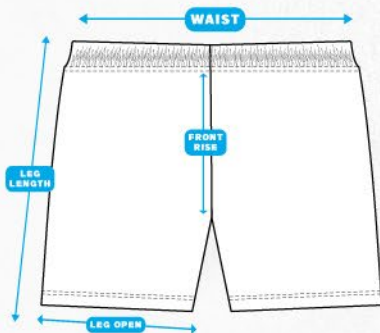

SHORT PANTS SIZECHART

DESCRIPTION	SIZE IN INCHES					
	S	M	L	XL	2XL	3XL
WAIST	24	26	27	28	29	30
HIPS	44	46	47	50	52	54
FRONT RISE	19	22	23	24	25	26
LEG LENGTH	17	18	19	20	21	22
LEG OPEN	21	22	23	25	26	27