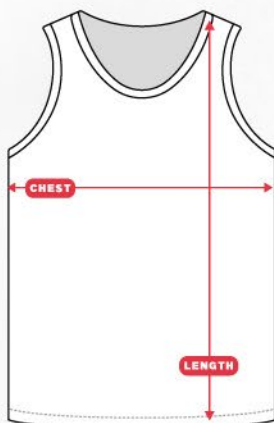

## JACKET SIZECHART

| DESCRIPTION | SIZE IN INCHES |    |    |    |      |     |      |     |
|-------------|----------------|----|----|----|------|-----|------|-----|
|             | XS             | S  | M  | L  | XL   | 2XL | 3XL  | 4XL |
| CHEST       | 20             | 21 | 22 | 23 | 24   | 25  | 26   | 27  |
| BODY LENGTH | 26             | 27 | 27 | 28 | 28   | 29  | 29   | 30  |
| SLEEVE      | 22             | 23 | 23 | 24 | 25   | 26  | 26   | 26  |
| SHOULDER    | 19             | 20 | 21 | 22 | 22.5 | 23  | 23.5 | 25  |

## LONG PANTS SIZECHART

| DESCRIPTION   | SIZE IN INCHES |    |    |    |    |     |      |
|---------------|----------------|----|----|----|----|-----|------|
|               | XS             | S  | M  | L  | XL | 2XL | 3XL  |
| WAIST RELAXED | 22             | 24 | 26 | 28 | 30 | 32  | 34   |
| HIPS          | 38             | 40 | 42 | 44 | 46 | 48  | 50   |
| LEG LENGTH    | 36             | 37 | 38 | 39 | 40 | 41  | 41.5 |

## SHORT PANTS SIZECHART

| DESCRIPTION | SIZE IN INCHES |    |    |    |     |     |
|-------------|----------------|----|----|----|-----|-----|
|             | S              | M  | L  | XL | 2XL | 3XL |
| WAIST       | 24             | 26 | 27 | 28 | 29  | 30  |
| HIPS        | 44             | 46 | 47 | 50 | 52  | 54  |
| FRONT RISE  | 19             | 22 | 23 | 24 | 25  | 26  |
| LEG LENGTH  | 17             | 18 | 19 | 20 | 21  | 22  |
| LEG OPEN    | 21             | 22 | 23 | 25 | 26  | 27  |

## SINGLET SIZECHART

| DESCRIPTION | SIZE IN INCHES |    |    |    |    |     |      |     |     |  |
|-------------|----------------|----|----|----|----|-----|------|-----|-----|--|
|             | XS             | S  | M  | L  | XL | 2XL | 3XL  | 4XL | 5XL |  |
| CHEST       | 36             | 38 | 40 | 42 | 44 | 46  | 48   | 50  | 52  |  |
| BODY LENGTH | 25             | 26 | 27 | 28 | 29 | 30  | 30.5 | 31  | 31  |  |