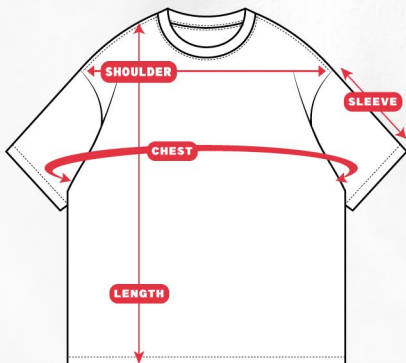

OVERSIZE UNISEX SIZECHART

DESCRIPTION	SIZE IN INCHES				
	S	M	L	XL	2XL
CHEST	40	42	44	46	48
BODY LENGTH	26	27	28	29	30
SLEEVE	10	11	11.5	12	12.5
SHOULDER	19	20	21	22	23

Sizes may vary +/- 5% from the actual product.