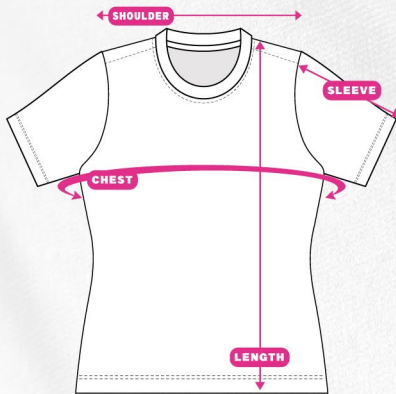

POLO NO BUTTON

MANDARIN 3 BUTTON

MANDARIN 2 BUTTON

POLO ZIPPER

MANDARIN ZIPPER

FREE TO CHOOSE YOUR OWN COLOR COMBINATION AND NECK DESIGNS

## MALE SIZECHART

| DESCRIPTION | SIZE IN INCHES |     |    |     |    |      |      |     |      |
|-------------|----------------|-----|----|-----|----|------|------|-----|------|
|             | XS             | S   | M  | L   | XL | 2XL  | 3XL  | 4XL | 5XL  |
| CHEST       | 36             | 38  | 40 | 42  | 44 | 46   | 48   | 50  | 52   |
| BODY LENGTH | 25             | 26  | 27 | 28  | 29 | 30   | 30.5 | 31  | 31   |
| SLEEVE      | 7.5            | 8.5 | 9  | 9.5 | 10 | 10.5 | 11   | 11  | 11   |
| SHOULDER    | 15             | 16  | 17 | 18  | 19 | 20   | 21   | 22  | 22.5 |