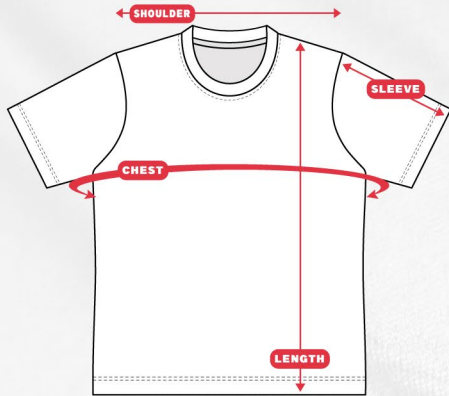

POLO NO BUTTON

MANDARIN 3 BUTTON

MANDARIN 2 BUTTON

POLO ZIPPER

MANDARIN ZIPPER

FREE TO CHOOSE YOUR OWN COLOR COMBINATION AND NECK DESIGNS

## MALE SIZECHART

| DESCRIPTION | SIZE IN INCHES |     |    |     |    |      |      |     |      |
|-------------|----------------|-----|----|-----|----|------|------|-----|------|
|             | XS             | S   | M  | L   | XL | 2XL  | 3XL  | 4XL | 5XL  |
| CHEST       | 36             | 38  | 40 | 42  | 44 | 46   | 48   | 50  | 52   |
| BODY LENGTH | 25             | 26  | 27 | 28  | 29 | 30   | 30.5 | 31  | 31   |
| SLEEVE      | 7.5            | 8.5 | 9  | 9.5 | 10 | 10.5 | 11   | 11  | 11   |
| SHOULDER    | 15             | 16  | 17 | 18  | 19 | 20   | 21   | 22  | 22.5 |