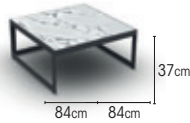

ITEMS

coffee table-68cm	charcoal	ash grey	01-006057
	charcoal	black marble	01-006214
	charcoal	calacatta	01-006344
	white	ash grey	01-006383
	white	black marble	01-006379
	white	calacatta	01-006059
coffee table-70cm	charcoal	full alu plate charcoal mat	01-000599
	white	full alu plate white mat	01-000600
coffee table-84cm	charcoal	ash grey	01-006060
	charcoal	black marble	01-006213
	charcoal	calacatta	01-006343
	white	ash grey	01-006382
	white	black marble	01-006378
	white	calacatta	01-006058
coffee table-90cm	charcoal	full alu plate charcoal mat	01-000597
	white	full alu plate white mat	01-000598
coffee table-62cm	charcoal	full alu plate charcoal mat	01-002153
	charcoal	ash grey	01-005893
	charcoal	black marble	01-005891
	charcoal	calacatta	01-005892
	white	full alu plate white mat	01-002154
	white	ash grey	01-006381
	white	black marble	01-006377
	white	calacatta	01-005894
coffee table-77cm	charcoal	full alu plate charcoal mat	01-002150
	charcoal	ash grey	01-005889
	charcoal	black marble	01-005887
	charcoal	calacatta	01-005888
	white	full alu plate white mat	01-002151
	white	ash grey	01-006380
	white	black marble	01-006376
	white	calacatta	01-005890