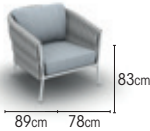

ITEMS
1 seat, incl. cushions
charcoal socks charcoal 01-001793
white socks light grey 01-002472

2,5seats, incl. cushions
charcoal socks charcoal 01-003628
white socks light grey 01-003361

double daybed, incl. cushions
charcoal socks charcoal 01-002486
white socks light grey 01-003804