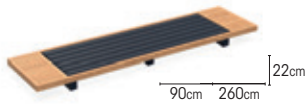

TRURO COMPONENTS

FRAME powder coated aluminium
alu charcoal mat
teak

COMPONENTS
1 seat charcoal teak 08-000287

2 seat charcoal teak 08-000050

2 seat double charcoal teak 08-000280

3 seat charcoal teak 08-000051