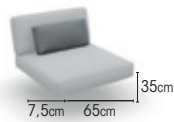

DECO CUSHIONS

CENTER

sunbrella natte grey chiné	02-000464
sunbrella natte sooty	02-000997
sunbrella lopi ash	02-000998
sunbrella natte carbon sky	02-000999
exteria quadro smoke	02-000789
exteria quadro nature	02-000682
exteria melo beige	02-000919
exteria octa dark leaf	02-000506