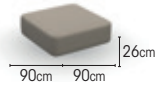

CUSHIONS

ottoman

exteria quadro smoke	02-000995
exteria quadro nature	02-000994
exteria melo beige	02-000996

1seat cushion: seat + back

exteria quadro smoke	02-000752
exteria quadro nature	02-000575
exteria melo beige	02-000937

2seat cushion: seat + back

exteria quadro smoke	02-000753
exteria quadro nature	02-000576
exteria melo beige	02-000938

3seat cushion

exteria quadro smoke	02-000754
exteria quadro nature	02-000577
exteria melo beige	02-000939

sunlounger cushion

exteria quadro nature	02-001076
exteria quadro smoke	02-001077
exteria melo beige	02-000940

DECO CUSHIONS

exteria melo beige	02-001006
exteria octa dark leaf	02-000578
exteria quadro nature	02-001050
exteria quadro smoke	02-001051