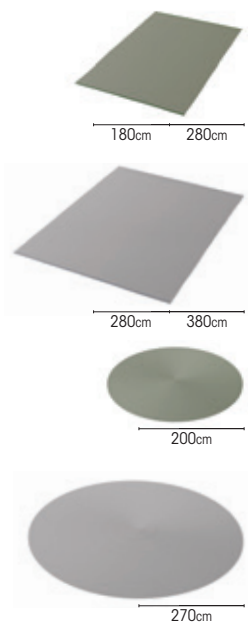

armchair - rope

charcoal	rope charcoal black	sunbrella natte sooty	01-006472
white	rope light grey melange	sunbrella natte grey	01-006473

OUTDOOR RUGS

COLOURS

concrete/sand/ash
olive green/chiky brown/ivory