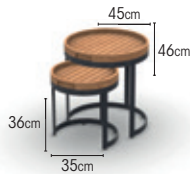

ITEMS

side table	charcoal	black marble	01-005877
	charcoal	calacatta	01-005886
	charcoal	ash grey	01-005885
	white	black marble	01-006374
	white	calacatta	01-005876
	white	ash grey	01-006375
	charcoal	teak	01-000579
	white	teak	01-000580