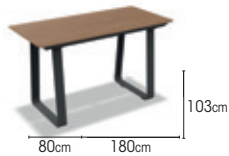

bar table

charcoal	teak	08-000448
charcoal	ceramic black marble	08-000442
charcoal	ceramic ash grey	08-000443
charcoal	ceramic calacatta	08-000444
white	teak	08-000449
white	ceramic black marble	08-000445
white	ceramic ash grey	08-000446
white	ceramic calacatta	08-000447