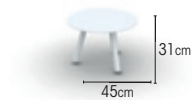

side table
charcoal white 01-003280 01-002496