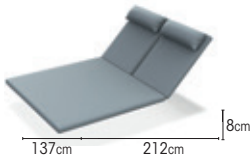

CUSHIONS

ottoman	sunbrella natte grey chiné	02-000110
	sunbrella natte sooty	02-000478
	exteria quadro smoke	02-000479
	exteria quadro nature	02-000480
	exteria melo beige	02-001084

CENTER: seat + back

sunbrella natte grey chiné	02-000422
sunbrella natte sooty	02-001008
exteria quadro smoke	02-000683
exteria quadro nature	02-000505
exteria melo beige	02-000917

CORNER: seat + double back

sunbrella natte grey chiné	02-001007
sunbrella natte sooty	02-001009
exteria quadro smoke	02-000787
exteria quadro nature	02-000509
exteria melo beige	02-000918

sunlounger cushion single

sunbrella natte grey chiné	02-000482
sunbrella natte sooty	02-000483
exteria quadro smoke	02-000485
exteria quadro nature	02-000484
exteria melo beige	02-000948

sunlounger cushion double

sunbrella natte grey chiné	02-000962
sunbrella natte sooty	02-000963
exteria quadro smoke	02-000965
exteria quadro nature	02-000964
exteria melo beige	02-000966

DECO CUSHIONS

CENTER	sunbrella natte grey chiné	02-000464
	sunbrella natte sooty	02-000997
	sunbrella lopi ash	02-000998
	sunbrella natte carbon sky	02-000999
	exteria quadro smoke	02-000789
	exteria quadro nature	02-000682
	exteria melo beige	02-000919

CORNER	sunbrella natte grey chiné	02-001000
	sunbrella natte sooty	02-001001
	sunbrella lopi ash	02-001004
	sunbrella natte carbon sky	02-001005
	exteria quadro smoke	02-001002
	exteria quadro nature	02-001003
	exteria melo beige	02-000920