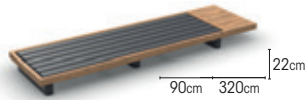

TRURO COMPONENTS

FRAME powder coated aluminium
alu charcoal mat
teak

COMPONENTS
1 seat charcoal teak 08-000287

2 seat charcoal teak 08-000050

2 seat double charcoal teak 08-000280

3 seat charcoal teak 08-000051