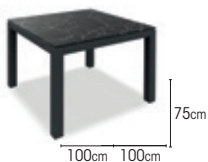

ITEMS
dining table

		100x100cm
charcoal	ceramic calacatta	08-000412
charcoal	ceramic ash grey	08-000413
charcoal	ceramic black marble	08-000414
black	ceramic calacatta	08-000401
black	ceramic ash grey	08-000397
black	ceramic black marble	08-000405
white	ceramic calacatta	08-000422
white	ceramic ash grey	08-000420
white	ceramic black marble	08-000421