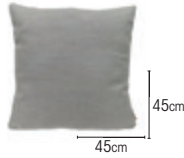

ITEMS

pillow

sunbrella lopi ash	02-000976
sunbrella natte carbon sky	02-000975
sunbrella savane dawn	02-000973
sunbrella savane eris	02-000974
exteria octa dark leaf	02-000972