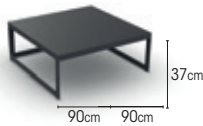

ITEMS

coffee table-68cm	charcoal	ash grey	01-006057
	charcoal	black marble	01-006214
	charcoal	calacatta	01-006344
	white	ash grey	01-006383
	white	black marble	01-006379
	white	calacatta	01-006059
coffee table-70cm	charcoal	full alu plate charcoal mat	01-000599
	white	full alu plate white mat	01-000600
coffee table-84cm	charcoal	ash grey	01-006060
	charcoal	black marble	01-006213
	charcoal	calacatta	01-006343
	white	ash grey	01-006382
	white	black marble	01-006378
	white	calacatta	01-006058
coffee table-90cm	charcoal	full alu plate charcoal mat	01-000597
	white	full alu plate white mat	01-000598
coffee table-62cm	charcoal	full alu plate charcoal mat	01-002153
	charcoal	ash grey	01-005893
	charcoal	black marble	01-005891
	charcoal	calacatta	01-005892
	white	full alu plate white mat	01-002154
	white	ash grey	01-006381
	white	black marble	01-006377
	white	calacatta	01-005894
coffee table-77cm	charcoal	full alu plate charcoal mat	01-002150
	charcoal	ash grey	01-005889
	charcoal	black marble	01-005887
	charcoal	calacatta	01-005888
	white	full alu plate white mat	01-002151
	white	ash grey	01-006380
	white	black marble	01-006376
	white	calacatta	01-005890