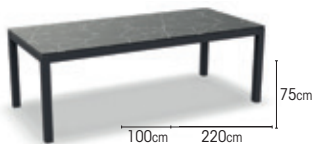

DANLI

FRAME powder coated aluminium
alu charcoal mat
alu black mat
alu white mat

TABLE TOPS
ceramic black marble
ceramic calacatta
ceramic ash grey
wood teak natural

ITEMS
dining table

		100x100cm
charcoal	ceramic calacatta	08-000412
charcoal	ceramic ash grey	08-000413
charcoal	ceramic black marble	08-000414
black	ceramic calacatta	08-000401
black	ceramic ash grey	08-000397
black	ceramic black marble	08-000405
white	ceramic calacatta	08-000422
white	ceramic ash grey	08-000420
white	ceramic black marble	08-000421

dining table

		90x160cm	100x220cm
charcoal	wood teak natural	08-000390	08-000384
charcoal	ceramic calacatta	08-000411	08-000416
charcoal	ceramic ash grey	08-000409	08-000434
charcoal	ceramic black marble	08-000410	08-000435
black	wood teak natural	08-000389	08-000383
black	ceramic calacatta	08-000402	08-000403
black	ceramic ash grey	08-000398	08-000399
black	ceramic black marble	08-000406	08-000407
white	wood teak natural	08-000391	08-000385
white	ceramic calacatta	08-000419	08-000424
white	ceramic ash grey	08-000417	08-000428
white	ceramic black marble	08-000418	08-000429

dining table

		100x280cm
charcoal	wood teak natural	08-000387
charcoal	ceramic calacatta	08-000415
charcoal	ceramic ash grey	08-000432
charcoal	ceramic black marble	08-000433
black	wood teak natural	08-000386
black	ceramic calacatta	08-000404
black	ceramic ash grey	08-000400
black	ceramic black marble	08-000408
white	wood teak natural	08-000388
white	ceramic calacatta	08-000423
white	ceramic ash grey	08-000430
white	ceramic black marble	08-000431