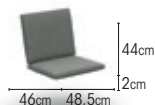

2seats
charcoal 01-000160
white 01-000169

3seats
charcoal 01-000161
white 01-000170

coffee table
charcoal 01-000615
white 01-000616
glass light grey
glass light grey

CUSHIONS UPHOLSTERY

exteria quadro nature
exteria melo beige