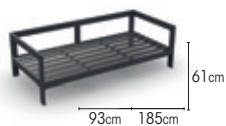

2 seats
charcoal 01-002580
white 01-002775