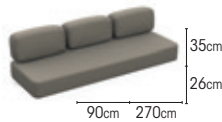

CUSHIONS

ottoman

exteria quadro smoke	02-000995
exteria quadro nature	02-000994
exteria melo beige	02-000996

1seat cushion: seat + back

exteria quadro smoke	02-000752
exteria quadro nature	02-000575
exteria melo beige	02-000937

2seat cushion: seat + back

exteria quadro smoke	02-000753
exteria quadro nature	02-000576
exteria melo beige	02-000938

3seat cushion

exteria quadro smoke	02-000754
exteria quadro nature	02-000577
exteria melo beige	02-000939

sunlounger cushion

exteria quadro nature	02-001076
exteria quadro smoke	02-001077
exteria melo beige	02-000940

DECO CUSHIONS

exteria melo beige	02-001006
exteria octa dark leaf	02-000578
exteria quadro nature	02-001050
exteria quadro smoke	02-001051