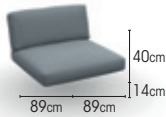

CUSHIONS

ottoman	sunbrella natte grey chiné	02-000110
	sunbrella natte sooty	02-000478
	exteria quadro smoke	02-000479
	exteria quadro nature	02-000480
	exteria melo beige	02-001084

CENTER: seat + back

sunbrella natte grey chiné	02-000422
sunbrella natte sooty	02-001008
exteria quadro smoke	02-000683
exteria quadro nature	02-000505
exteria melo beige	02-000917

CORNER: seat + double back

sunbrella natte grey chiné	02-001007
sunbrella natte sooty	02-001009
exteria quadro smoke	02-000787
exteria quadro nature	02-000509
exteria melo beige	02-000918

sunlounger cushion single

sunbrella natte grey chiné	02-000482
sunbrella natte sooty	02-000483
exteria quadro smoke	02-000485
exteria quadro nature	02-000484
exteria melo beige	02-000948

sunlounger cushion double

sunbrella natte grey chiné	02-000962
sunbrella natte sooty	02-000963
exteria quadro smoke	02-000965
exteria quadro nature	02-000964
exteria melo beige	02-000966

DECO CUSHIONS

CENTER	sunbrella natte grey chiné	02-000464
	sunbrella natte sooty	02-000997
	sunbrella lopi ash	02-000998
	sunbrella natte carbon sky	02-000999
	exteria quadro smoke	02-000789
	exteria quadro nature	02-000682
	exteria melo beige	02-000919

CORNER	sunbrella natte grey chiné	02-001000
	sunbrella natte sooty	02-001001
	sunbrella lopi ash	02-001004
	sunbrella natte carbon sky	02-001005
	exteria quadro smoke	02-001002
	exteria quadro nature	02-001003
	exteria melo beige	02-000920