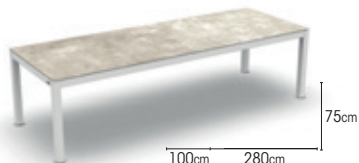

dining table

		100x280cm
charcoal	wood teak natural	08-000387
charcoal	ceramic calacatta	08-000415
charcoal	ceramic ash grey	08-000432
charcoal	ceramic black marble	08-000433
black	wood teak natural	08-000386
black	ceramic calacatta	08-000404
black	ceramic ash grey	08-000400
black	ceramic black marble	08-000408
white	wood teak natural	08-000388
white	ceramic calacatta	08-000423
white	ceramic ash grey	08-000430
white	ceramic black marble	08-000431