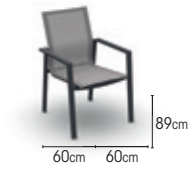

SEATING
 batyline taupe
 batyline light grey
 batyline dark grey

ITEMS

armchair	black	batyline dark grey	01-005303
	charcoal	batyline taupe	01-005128
	white	batyline light grey	01-005130

side chair	black	batyline dark grey	01-006038
	charcoal	batyline taupe	01-006310
	white	batyline light grey	01-006039