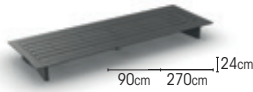

3 seat	charcoal	01-000210
	white	01-000216