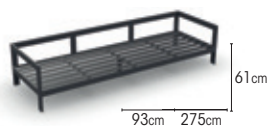

VIGO XL COMPONENTS

FRAME powder coated aluminium
alu charcoal mat
alu white mat

TEXTELINE
texteline silver grey
texteline light grey

COMPONENTS

1 seat
charcoal 01-002579
white 01-002774

2 seats
charcoal 01-002580
white 01-002775