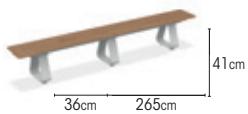

bench	265cm charcoal white	teak seat teak seat	08-000377 08-000378

bench	300cm charcoal white	teak seat teak seat	08-000381 08-000382

coffee table	45cm charcoal black mat white	01-000562 01-002979 01-000565	

coffee table	60cm charcoal white	01-000563 01-000566	

coffee table	90cm charcoal white	01-000564 01-000567