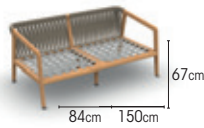

1 seat

teak
teak

rope taupe
rope khaki

01-002013
01-002016

2 seats

teak
teak

rope taupe
rope khaki

01-002014
01-002017