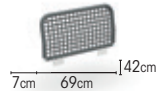

backrest - rope	charcoal	rope charcoal black	01-002329
	white	rope light grey melange	01-002330