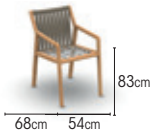

chair

teak
teak

rope taupe
rope khaki

01-002012
01-001758