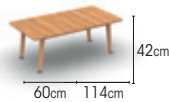

3 seats

teak
teak

rope taupe
rope khaki

01-002015
01-002018

chair

teak
teak

rope taupe
rope khaki

01-002012
01-001758