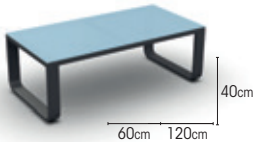

2seats
charcoal 01-000160
white 01-000169

3seats
charcoal 01-000161
white 01-000170

coffee table
charcoal 01-000615
white 01-000616
glass light grey
glass light grey

CUSHIONS UPHOLSTERY

exteria quadro nature
exteria melo beige