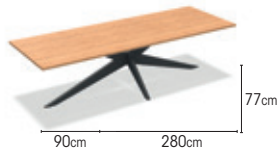

ITEMS

dining table	black	ceramic palladium grey	08-000456
	charcoal	ceramic palladium grey	08-000450
	white	ceramic palladium grey	08-000453

dining table	black	ceramic palladium grey	08-000457
	charcoal	ceramic palladium grey	08-000438
	white	ceramic palladium grey	08-000451

dining table	black	teak	08-000394
	charcoal	teak	08-000395
	white	teak	08-000396