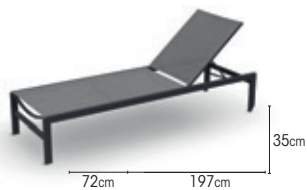

coffee table
 charcoal white 01-003540 01-002495

side table
 charcoal white 01-003280 01-002496

SYLT

FRAME powder coated aluminium
alu charcoal mat
alu white mat

SEATING
texteline silver grey
texteline light grey