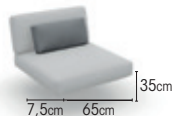

CUSHIONS

ottoman	sunbrella natte grey chiné	02-000110
	sunbrella natte sooty	02-000478
	exteria quadro smoke	02-000479
	exteria quadro nature	02-000480
	exteria melo beige	02-001084

CENTER: seat + back

sunbrella natte grey chiné	02-000422
sunbrella natte sooty	02-001008
exteria quadro smoke	02-000683
exteria quadro nature	02-000505
exteria melo beige	02-000917

CORNER: seat + double back

sunbrella natte grey chiné	02-001007
sunbrella natte sooty	02-001009
exteria quadro smoke	02-000787
exteria quadro nature	02-000509
exteria melo beige	02-000918

sunlounger cushion single

sunbrella natte grey chiné	02-000482
sunbrella natte sooty	02-000483
exteria quadro smoke	02-000485
exteria quadro nature	02-000484
exteria melo beige	02-000948

sunlounger cushion double

sunbrella natte grey chiné	02-000962
sunbrella natte sooty	02-000963
exteria quadro smoke	02-000965
exteria quadro nature	02-000964
exteria melo beige	02-000966

DECO CUSHIONS

CENTER	sunbrella natte grey chiné	02-000464
	sunbrella natte sooty	02-000997
	sunbrella lopi ash	02-000998
	sunbrella natte carbon sky	02-000999
	exteria quadro smoke	02-000789
	exteria quadro nature	02-000682
	exteria melo beige	02-000919

CORNER	sunbrella natte grey chiné	02-001000
	sunbrella natte sooty	02-001001
	sunbrella lopi ash	02-001004
	sunbrella natte carbon sky	02-001005
	exteria quadro smoke	02-001002
	exteria quadro nature	02-001003
	exteria melo beige	02-000920