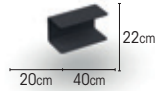

armrest charcoal 01-000147