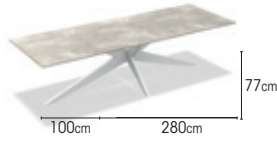

ITEMS

dining table	black	ceramic palladium grey	08-000456
	charcoal	ceramic palladium grey	08-000450
	white	ceramic palladium grey	08-000453

dining table	black	ceramic palladium grey	08-000457
	charcoal	ceramic palladium grey	08-000438
	white	ceramic palladium grey	08-000451

dining table	black	teak	08-000394
	charcoal	teak	08-000395
	white	teak	08-000396