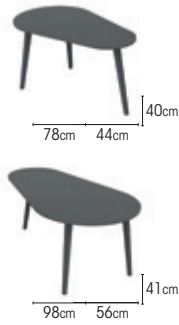

3 seat	charcoal	01-000210
	white	01-000216

backrest	charcoal	01-000204
	white	01-000212

backrest - rope	charcoal	rope charcoal black	01-002329
	white	rope light grey melange	01-002330

AMAZONE

FRAME powder coated aluminium
alu charcoal mat
alu white mat