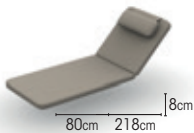

CUSHIONS

ottoman

exteria quadro smoke	02-000995
exteria quadro nature	02-000994
exteria melo beige	02-000996

1seat cushion: seat + back

exteria quadro smoke	02-000752
exteria quadro nature	02-000575
exteria melo beige	02-000937

2seat cushion: seat + back

exteria quadro smoke	02-000753
exteria quadro nature	02-000576
exteria melo beige	02-000938

3seat cushion

exteria quadro smoke	02-000754
exteria quadro nature	02-000577
exteria melo beige	02-000939

sunlounger cushion

exteria quadro nature	02-001076
exteria quadro smoke	02-001077
exteria melo beige	02-000940

DECO CUSHIONS

exteria melo beige	02-001006
exteria octa dark leaf	02-000578
exteria quadro nature	02-001050
exteria quadro smoke	02-001051