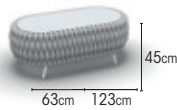

ITEMS
1 seat, incl. cushions
charcoal socks charcoal 01-001793
white socks light grey 01-002472

2,5seats, incl. cushions
charcoal socks charcoal 01-003628
white socks light grey 01-003361

double daybed, incl. cushions
charcoal socks charcoal 01-002486
white socks light grey 01-003804