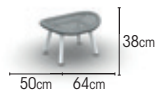

footrest
charcoal white rope charcoal black rope light grey melange 01-003279 01-002494