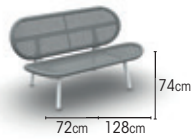

2s deep seat
charcoal white rope charcoal black rope light grey melange 01-003362 01-002493