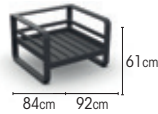

COMPONENTS

1seat
charcoal 01-000159
white 01-000168