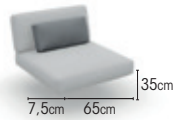

exteria quadro smoke
 exteria quadro nature
 exteria melo beige
 exteria octa dark leaf

CUSHIONS

1x seat + back

sunbrella natte grey chiné
 sunbrella natte sooty

02-001075
 02-001074

DECO CUSHIONS

CENTER

sunbrella natte grey chiné
 sunbrella natte sooty
 sunbrella lopi ash
 sunbrella natte carbon sky
 exteria quadro smoke
 exteria quadro nature
 exteria melo beige
 exteria octa dark leaf