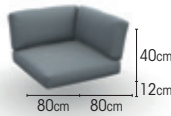

CUSHIONS

ottoman	sunbrella natte grey chiné	02-000494
	sunbrella natte sooty	02-000495
	exteria quadro smoke	02-000496
	exteria quadro nature	02-000497
	exteria melo beige	02-000993

CENTER: seat + back

sunbrella natte grey chiné	02-000545
sunbrella natte sooty	02-000961
exteria quadro smoke	02-000780
exteria quadro nature	02-001072
exteria melo beige	02-000954

CORNER: seat + back

sunbrella natte grey chiné	02-001049
sunbrella natte sooty	02-001071
exteria quadro smoke	02-000782
exteria quadro nature	02-001073
exteria melo beige	02-000955

DECO CUSHIONS

CENTER

sunbrella natte grey chiné	02-000464
sunbrella natte sooty	02-000997
sunbrella lopi ash	02-000998
sunbrella natte carbon sky	02-000999
exteria quadro smoke	02-000789
exteria quadro nature	02-000682
exteria melo beige	02-000919
exteria octa dark leaf	02-000506

CORNER

sunbrella natte grey chiné	02-001000
sunbrella natte sooty	02-001001
sunbrella lopi ash	02-001004
sunbrella natte carbon sky	02-001005
exteria quadro smoke	02-001002
exteria quadro nature	02-001003
exteria melo beige	02-000920
exteria octa dark leaf	02-000510