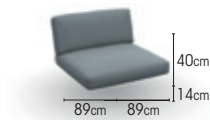

CUSHIONS

1x seat + back

sunbrella natte sooty	02-001008
subrella natte grey chiné	02-000422
exteria quadro nature	02-000505
exteria quadro smoke	02-000683
exteria melo beige	02-000917