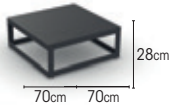

ITEMS

coffee table-68cm	charcoal	ash grey	01-006057
	charcoal	black marble	01-006214
	charcoal	calacatta	01-006344
	white	ash grey	01-006383
	white	black marble	01-006379
	white	calacatta	01-006059
coffee table-70cm	charcoal	full alu plate charcoal mat	01-000599
	white	full alu plate white mat	01-000600
coffee table-84cm	charcoal	ash grey	01-006060
	charcoal	black marble	01-006213
	charcoal	calacatta	01-006343
	white	ash grey	01-006382
	white	black marble	01-006378
	white	calacatta	01-006058
coffee table-90cm	charcoal	full alu plate charcoal mat	01-000597
	white	full alu plate white mat	01-000598
coffee table-62cm	charcoal	full alu plate charcoal mat	01-002153
	charcoal	ash grey	01-005893
	charcoal	black marble	01-005891
	charcoal	calacatta	01-005892
	white	full alu plate white mat	01-002154
	white	ash grey	01-006381
	white	black marble	01-006377
	white	calacatta	01-005894
coffee table-77cm	charcoal	full alu plate charcoal mat	01-002150
	charcoal	ash grey	01-005889
	charcoal	black marble	01-005887
	charcoal	calacatta	01-005888
	white	full alu plate white mat	01-002151
	white	ash grey	01-006380
	white	black marble	01-006376
	white	calacatta	01-005890