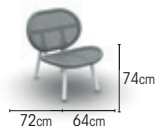

ITEMS
1s deep seat
charcoal white rope charcoal black rope light grey melange 01-003278 01-002492