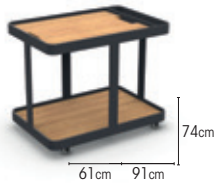

ITEMS
trolley

charcoal-teak
white-teak

01-000577
01-000578