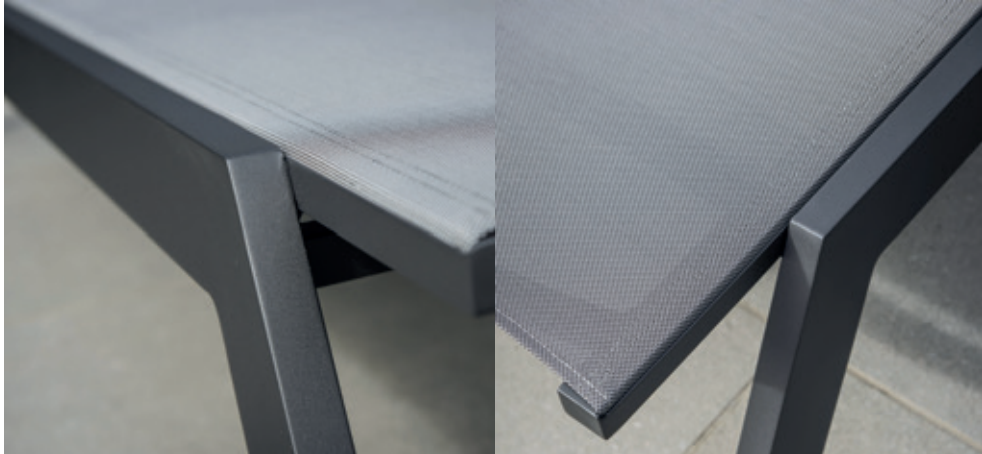

VIGO XL lounge sofa 3s