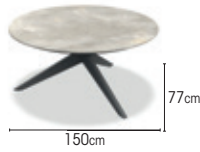

ITEMS

dining table	black	ceramic palladium grey	08-000456
	charcoal	ceramic palladium grey	08-000450
	white	ceramic palladium grey	08-000453

dining table	black	ceramic palladium grey	08-000457
	charcoal	ceramic palladium grey	08-000438
	white	ceramic palladium grey	08-000451

dining table	black	teak	08-000394
	charcoal	teak	08-000395
	white	teak	08-000396