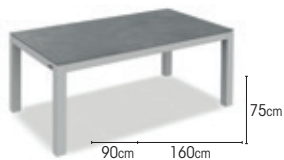

dining table

		90x160cm	100x220cm
charcoal	wood teak natural	08-000390	08-000384
charcoal	ceramic calacatta	08-000411	08-000416
charcoal	ceramic ash grey	08-000409	08-000434
charcoal	ceramic black marble	08-000410	08-000435
black	wood teak natural	08-000389	08-000383
black	ceramic calacatta	08-000402	08-000403
black	ceramic ash grey	08-000398	08-000399
black	ceramic black marble	08-000406	08-000407
white	wood teak natural	08-000391	08-000385
white	ceramic calacatta	08-000419	08-000424
white	ceramic ash grey	08-000417	08-000428
white	ceramic black marble	08-000418	08-000429