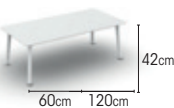

ITEMS

1s deep seat	charcoal	rope charcoal black	01-001951
	white	rope light grey melange	01-001955

2s deep seat	charcoal	rope charcoal black	01-001952
	white	rope light grey melange	01-001956

footrest	charcoal	rope charcoal black	01-001953
	white	rope light grey melange	01-001957

chair	charcoal	rope charcoal black	01-001950
		rope light grey melange	01-001954
	white	rope charcoal black	01-002325
		rope light grey melange	01-002417

coffee table	charcoal		01-002141
	white		01-002140

dining table	charcoal	ceramic ash grey	240x100cm	Ø150cm
	charcoal	ceramic black marble	08-000459	08-000465
	charcoal	ceramic calacatta	08-000461	08-000467
	white	ceramic ash grey	08-000460	08-000466
	white	ceramic black marble	08-000462	08-000468
	white	ceramic calacatta	08-000464	08-000470
	black mat	ceramic calacatta	08-000463	08-000469
	black mat	ceramic ash grey	08-000425	
	black mat	ceramic black marble	08-000426	
	black mat	ceramic calacatta	08-000427	

sunlounger	charcoal	rope charcoal black	01-004278
	white	rope light grey melange	01-004590