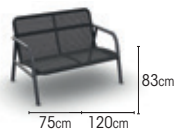

ITEMS

1s deep seat	charcoal	rope charcoal black	01-001951
	white	rope light grey melange	01-001955

2s deep seat	charcoal	rope charcoal black	01-001952
	white	rope light grey melange	01-001956

footrest	charcoal	rope charcoal black	01-001953
	white	rope light grey melange	01-001957

chair	charcoal	rope charcoal black	01-001950
		rope light grey melange	01-001954
	white	rope charcoal black	01-002325
		rope light grey melange	01-002417

coffee table	charcoal		01-002141
	white		01-002140

dining table	charcoal	ceramic ash grey	240x100cm	Ø150cm
	charcoal	ceramic black marble	08-000459	08-000465
	charcoal	ceramic calacatta	08-000461	08-000467
	white	ceramic ash grey	08-000460	08-000466
	white	ceramic black marble	08-000462	08-000468
	white	ceramic calacatta	08-000464	08-000470
	black mat	ceramic calacatta	08-000463	08-000469
	black mat	ceramic ash grey	08-000425	
	black mat	ceramic black marble	08-000426	
	black mat	ceramic calacatta	08-000427	

sunlounger	charcoal	rope charcoal black	01-004278
	white	rope light grey melange	01-004590