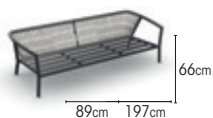

2,5seats	charcoal	rope charcoal black	01-004577
	charcoal	rope beige uni	01-004594
	white	rope light grey melange	01-004578