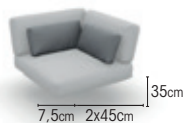

CUSHIONS

ottoman	sunbrella natte grey chiné	02-000110
	sunbrella natte sooty	02-000478
	exteria quadro smoke	02-000479
	exteria quadro nature	02-000480
	exteria melo beige	02-001084

CENTER: seat + back

sunbrella natte grey chiné	02-000422
sunbrella natte sooty	02-001008
exteria quadro smoke	02-000683
exteria quadro nature	02-000505
exteria melo beige	02-000917

CORNER: seat + double back

sunbrella natte grey chiné	02-001007
sunbrella natte sooty	02-001009
exteria quadro smoke	02-000787
exteria quadro nature	02-000509
exteria melo beige	02-000918

sunlounger cushion single

sunbrella natte grey chiné	02-000482
sunbrella natte sooty	02-000483
exteria quadro smoke	02-000485
exteria quadro nature	02-000484
exteria melo beige	02-000948

sunlounger cushion double

sunbrella natte grey chiné	02-000962
sunbrella natte sooty	02-000963
exteria quadro smoke	02-000965
exteria quadro nature	02-000964
exteria melo beige	02-000966

DECO CUSHIONS

CENTER	sunbrella natte grey chiné	02-000464
	sunbrella natte sooty	02-000997
	sunbrella lopi ash	02-000998
	sunbrella natte carbon sky	02-000999
	exteria quadro smoke	02-000789
	exteria quadro nature	02-000682
	exteria melo beige	02-000919

CORNER	sunbrella natte grey chiné	02-001000
	sunbrella natte sooty	02-001001
	sunbrella lopi ash	02-001004
	sunbrella natte carbon sky	02-001005
	exteria quadro smoke	02-001002
	exteria quadro nature	02-001003
	exteria melo beige	02-000920