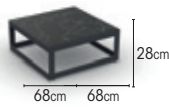

ITEMS

coffee table-68cm	charcoal	ash grey	01-006057
	charcoal	black marble	01-006214
	charcoal	calacatta	01-006344
	white	ash grey	01-006383
	white	black marble	01-006379
	white	calacatta	01-006059
coffee table-70cm	charcoal	full alu plate charcoal mat	01-000599
	white	full alu plate white mat	01-000600
coffee table-84cm	charcoal	ash grey	01-006060
	charcoal	black marble	01-006213
	charcoal	calacatta	01-006343
	white	ash grey	01-006382
	white	black marble	01-006378
	white	calacatta	01-006058
coffee table-90cm	charcoal	full alu plate charcoal mat	01-000597
	white	full alu plate white mat	01-000598
coffee table-62cm	charcoal	full alu plate charcoal mat	01-002153
	charcoal	ash grey	01-005893
	charcoal	black marble	01-005891
	charcoal	calacatta	01-005892
	white	full alu plate white mat	01-002154
	white	ash grey	01-006381
	white	black marble	01-006377
	white	calacatta	01-005894
coffee table-77cm	charcoal	full alu plate charcoal mat	01-002150
	charcoal	ash grey	01-005889
	charcoal	black marble	01-005887
	charcoal	calacatta	01-005888
	white	full alu plate white mat	01-002151
	white	ash grey	01-006380
	white	black marble	01-006376
	white	calacatta	01-005890