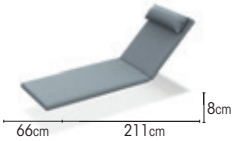

CUSHIONS

ottoman	sunbrella natte grey chiné	02-000110
	sunbrella natte sooty	02-000478
	exteria quadro smoke	02-000479
	exteria quadro nature	02-000480
	exteria melo beige	02-001084

CENTER: seat + back

sunbrella natte grey chiné	02-000422
sunbrella natte sooty	02-001008
exteria quadro smoke	02-000683
exteria quadro nature	02-000505
exteria melo beige	02-000917

CORNER: seat + double back

sunbrella natte grey chiné	02-001007
sunbrella natte sooty	02-001009
exteria quadro smoke	02-000787
exteria quadro nature	02-000509
exteria melo beige	02-000918

sunlounger cushion single

sunbrella natte grey chiné	02-000482
sunbrella natte sooty	02-000483
exteria quadro smoke	02-000485
exteria quadro nature	02-000484
exteria melo beige	02-000948

sunlounger cushion double

sunbrella natte grey chiné	02-000962
sunbrella natte sooty	02-000963
exteria quadro smoke	02-000965
exteria quadro nature	02-000964
exteria melo beige	02-000966

DECO CUSHIONS

CENTER	sunbrella natte grey chiné	02-000464
	sunbrella natte sooty	02-000997
	sunbrella lopi ash	02-000998
	sunbrella natte carbon sky	02-000999
	exteria quadro smoke	02-000789
	exteria quadro nature	02-000682
	exteria melo beige	02-000919

CORNER	sunbrella natte grey chiné	02-001000
	sunbrella natte sooty	02-001001
	sunbrella lopi ash	02-001004
	sunbrella natte carbon sky	02-001005
	exteria quadro smoke	02-001002
	exteria quadro nature	02-001003
	exteria melo beige	02-000920