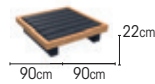

COMPONENTS
1 seat charcoal teak 08-000287