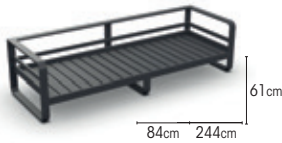

2seats
charcoal 01-000160
white 01-000169

3seats
charcoal 01-000161
white 01-000170

coffee table
charcoal 01-000615
white 01-000616
glass light grey
glass light grey

CUSHIONS UPHOLSTERY

exteria quadro nature
exteria melo beige