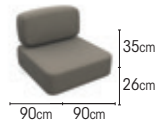

CUSHIONS

ottoman

exteria quadro smoke	02-000995
exteria quadro nature	02-000994
exteria melo beige	02-000996

1seat cushion: seat + back

exteria quadro smoke	02-000752
exteria quadro nature	02-000575
exteria melo beige	02-000937

2seat cushion: seat + back

exteria quadro smoke	02-000753
exteria quadro nature	02-000576
exteria melo beige	02-000938

3seat cushion

exteria quadro smoke	02-000754
exteria quadro nature	02-000577
exteria melo beige	02-000939

sunlounger cushion

exteria quadro nature	02-001076
exteria quadro smoke	02-001077
exteria melo beige	02-000940

DECO CUSHIONS

exteria melo beige	02-001006
exteria octa dark leaf	02-000578
exteria quadro nature	02-001050
exteria quadro smoke	02-001051