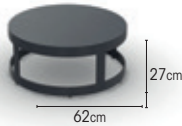

ITEMS

coffee table-68cm	charcoal	ash grey	01-006057
	charcoal	black marble	01-006214
	charcoal	calacatta	01-006344
	white	ash grey	01-006383
	white	black marble	01-006379
	white	calacatta	01-006059
coffee table-70cm	charcoal	full alu plate charcoal mat	01-000599
	white	full alu plate white mat	01-000600
coffee table-84cm	charcoal	ash grey	01-006060
	charcoal	black marble	01-006213
	charcoal	calacatta	01-006343
	white	ash grey	01-006382
	white	black marble	01-006378
	white	calacatta	01-006058
coffee table-90cm	charcoal	full alu plate charcoal mat	01-000597
	white	full alu plate white mat	01-000598
coffee table-62cm	charcoal	full alu plate charcoal mat	01-002153
	charcoal	ash grey	01-005893
	charcoal	black marble	01-005891
	charcoal	calacatta	01-005892
	white	full alu plate white mat	01-002154
	white	ash grey	01-006381
	white	black marble	01-006377
	white	calacatta	01-005894
coffee table-77cm	charcoal	full alu plate charcoal mat	01-002150
	charcoal	ash grey	01-005889
	charcoal	black marble	01-005887
	charcoal	calacatta	01-005888
	white	full alu plate white mat	01-002151
	white	ash grey	01-006380
	white	black marble	01-006376
	white	calacatta	01-005890