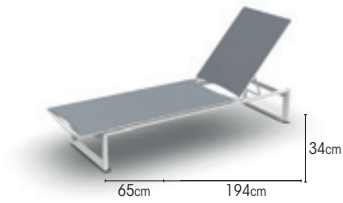

GIBARA

FRAME powder coated aluminium
alu charcoal mat
alu white mat

SEATING
texteline silver grey
texteline light grey

ITEMS
sunlounger

charcoal	texteline silver grey	01-004595
white	texteline light grey	01-004596