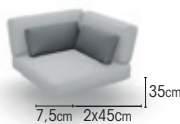

CUSHIONS

ottoman	sunbrella natte grey chiné	02-000494
	sunbrella natte sooty	02-000495
	exteria quadro smoke	02-000496
	exteria quadro nature	02-000497
	exteria melo beige	02-000993

CENTER: seat + back

sunbrella natte grey chiné	02-000545
sunbrella natte sooty	02-000961
exteria quadro smoke	02-000780
exteria quadro nature	02-001072
exteria melo beige	02-000954

CORNER: seat + back

sunbrella natte grey chiné	02-001049
sunbrella natte sooty	02-001071
exteria quadro smoke	02-000782
exteria quadro nature	02-001073
exteria melo beige	02-000955

DECO CUSHIONS

CENTER

sunbrella natte grey chiné	02-000464
sunbrella natte sooty	02-000997
sunbrella lopi ash	02-000998
sunbrella natte carbon sky	02-000999
exteria quadro smoke	02-000789
exteria quadro nature	02-000682
exteria melo beige	02-000919
exteria octa dark leaf	02-000506

CORNER

sunbrella natte grey chiné	02-001000
sunbrella natte sooty	02-001001
sunbrella lopi ash	02-001004
sunbrella natte carbon sky	02-001005
exteria quadro smoke	02-001002
exteria quadro nature	02-001003
exteria melo beige	02-000920
exteria octa dark leaf	02-000510