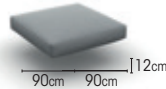

CUSHIONS

ottoman	sunbrella natte grey chiné	02-000494
	sunbrella natte sooty	02-000495
	exteria quadro smoke	02-000496
	exteria quadro nature	02-000497
	exteria melo beige	02-000993

CENTER: seat + back

sunbrella natte grey chiné	02-000545
sunbrella natte sooty	02-000961
exteria quadro smoke	02-000780
exteria quadro nature	02-001072
exteria melo beige	02-000954

CORNER: seat + back

sunbrella natte grey chiné	02-001049
sunbrella natte sooty	02-001071
exteria quadro smoke	02-000782
exteria quadro nature	02-001073
exteria melo beige	02-000955

DECO CUSHIONS

CENTER

sunbrella natte grey chiné	02-000464
sunbrella natte sooty	02-000997
sunbrella lopi ash	02-000998
sunbrella natte carbon sky	02-000999
exteria quadro smoke	02-000789
exteria quadro nature	02-000682
exteria melo beige	02-000919
exteria octa dark leaf	02-000506

CORNER

sunbrella natte grey chiné	02-001000
sunbrella natte sooty	02-001001
sunbrella lopi ash	02-001004
sunbrella natte carbon sky	02-001005
exteria quadro smoke	02-001002
exteria quadro nature	02-001003
exteria melo beige	02-000920
exteria octa dark leaf	02-000510