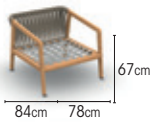

COMPONENTS

1 seat

teak
teak

rope taupe
rope khaki

01-002013
01-002016