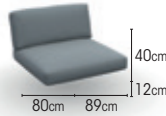

CUSHIONS

ottoman	sunbrella natte grey chiné	02-000494
	sunbrella natte sooty	02-000495
	exteria quadro smoke	02-000496
	exteria quadro nature	02-000497
	exteria melo beige	02-000993

CENTER: seat + back

sunbrella natte grey chiné	02-000545
sunbrella natte sooty	02-000961
exteria quadro smoke	02-000780
exteria quadro nature	02-001072
exteria melo beige	02-000954

CORNER: seat + back

sunbrella natte grey chiné	02-001049
sunbrella natte sooty	02-001071
exteria quadro smoke	02-000782
exteria quadro nature	02-001073
exteria melo beige	02-000955

DECO CUSHIONS

CENTER

sunbrella natte grey chiné	02-000464
sunbrella natte sooty	02-000997
sunbrella lopi ash	02-000998
sunbrella natte carbon sky	02-000999
exteria quadro smoke	02-000789
exteria quadro nature	02-000682
exteria melo beige	02-000919
exteria octa dark leaf	02-000506

CORNER

sunbrella natte grey chiné	02-001000
sunbrella natte sooty	02-001001
sunbrella lopi ash	02-001004
sunbrella natte carbon sky	02-001005
exteria quadro smoke	02-001002
exteria quadro nature	02-001003
exteria melo beige	02-000920
exteria octa dark leaf	02-000510