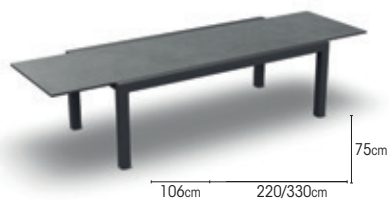

ITEMS
dining table

black	ceramic graphite grey	01-006201
charcoal	ceramic ash grey	01-005988
charcoal	ceramic graphite grey	01-006284
white	ceramic ash grey	01-006025