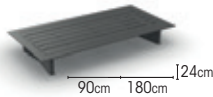

2 seat	charcoal	01-000207
	white	01-000214