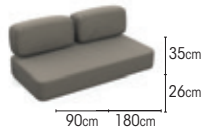

CUSHIONS

ottoman

exteria quadro smoke	02-000995
exteria quadro nature	02-000994
exteria melo beige	02-000996

1seat cushion: seat + back

exteria quadro smoke	02-000752
exteria quadro nature	02-000575
exteria melo beige	02-000937

2seat cushion: seat + back

exteria quadro smoke	02-000753
exteria quadro nature	02-000576
exteria melo beige	02-000938

3seat cushion

exteria quadro smoke	02-000754
exteria quadro nature	02-000577
exteria melo beige	02-000939

sunlounger cushion

exteria quadro nature	02-001076
exteria quadro smoke	02-001077
exteria melo beige	02-000940

DECO CUSHIONS

exteria melo beige	02-001006
exteria octa dark leaf	02-000578
exteria quadro nature	02-001050
exteria quadro smoke	02-001051