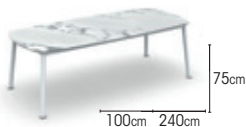

ROPE charcoal black
 light grey melange

TABLE TOP ceramic ash grey
 ceramic black marble
 ceramic calacatta

ITEMS

1s deep seat	charcoal	rope charcoal black	01-001951
	white	rope light grey melange	01-001955