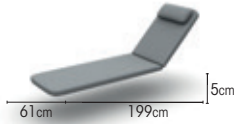

CUSHIONS sunlounger

sunbrella natte grey chiné
sunbrella natte sooty

02-000486
02-000487