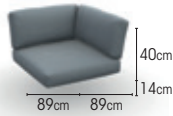

CUSHIONS

ottoman	sunbrella natte grey chiné	02-000110
	sunbrella natte sooty	02-000478
	exteria quadro smoke	02-000479
	exteria quadro nature	02-000480
	exteria melo beige	02-001084

CENTER: seat + back

sunbrella natte grey chiné	02-000422
sunbrella natte sooty	02-001008
exteria quadro smoke	02-000683
exteria quadro nature	02-000505
exteria melo beige	02-000917

CORNER: seat + double back

sunbrella natte grey chiné	02-001007
sunbrella natte sooty	02-001009
exteria quadro smoke	02-000787
exteria quadro nature	02-000509
exteria melo beige	02-000918

sunlounger cushion single

sunbrella natte grey chiné	02-000482
sunbrella natte sooty	02-000483
exteria quadro smoke	02-000485
exteria quadro nature	02-000484
exteria melo beige	02-000948

sunlounger cushion double

sunbrella natte grey chiné	02-000962
sunbrella natte sooty	02-000963
exteria quadro smoke	02-000965
exteria quadro nature	02-000964
exteria melo beige	02-000966

DECO CUSHIONS

CENTER	sunbrella natte grey chiné	02-000464
	sunbrella natte sooty	02-000997
	sunbrella lopi ash	02-000998
	sunbrella natte carbon sky	02-000999
	exteria quadro smoke	02-000789
	exteria quadro nature	02-000682
	exteria melo beige	02-000919

CORNER	sunbrella natte grey chiné	02-001000
	sunbrella natte sooty	02-001001
	sunbrella lopi ash	02-001004
	sunbrella natte carbon sky	02-001005
	exteria quadro smoke	02-001002
	exteria quadro nature	02-001003
	exteria melo beige	02-000920