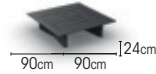

COMPONENTS		
1 seat	charcoal	01-000205
	white	01-000213