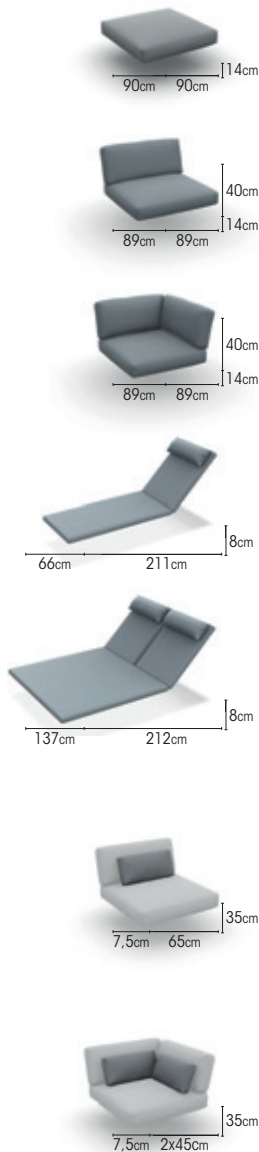

CUSHIONS UPHOLSTERY

sunbrella natte grey chiné
sunbrella natte sooty
sunbrella lopi ash
sunbrella natte carbon sky

exteria quadro smoke
exteria quadro nature
exteria melo beige
exteria octa dark leaf

CUSHIONS

ottoman

sunbrella natte grey chiné	02-000110
sunbrella natte sooty	02-000478
exteria quadro smoke	02-000479
exteria quadro nature	02-000480
exteria melo beige	02-001084

CENTER: seat + back

sunbrella natte grey chiné	02-000422
sunbrella natte sooty	02-001008
exteria quadro smoke	02-000683
exteria quadro nature	02-000505
exteria melo beige	02-000917

CORNER: seat + double back

sunbrella natte grey chiné	02-001007
sunbrella natte sooty	02-001009
exteria quadro smoke	02-000787
exteria quadro nature	02-000509
exteria melo beige	02-000918

sunlounger cushion single

sunbrella natte grey chiné	02-000482
sunbrella natte sooty	02-000483
exteria quadro smoke	02-000485
exteria quadro nature	02-000484
exteria melo beige	02-000948

sunlounger cushion double

sunbrella natte grey chiné	02-000962
sunbrella natte sooty	02-000963
exteria quadro smoke	02-000965
exteria quadro nature	02-000964
exteria melo beige	02-000966

DECO CUSHIONS

CENTER

sunbrella natte grey chiné	02-000464
sunbrella natte sooty	02-000997
sunbrella lopi ash	02-000998
sunbrella natte carbon sky	02-000999
exteria quadro smoke	02-000789
exteria quadro nature	02-000682
exteria melo beige	02-000919
exteria octa dark leaf	02-000506

CORNER

sunbrella natte grey chiné	02-001000
sunbrella natte sooty	02-001001
sunbrella lopi ash	02-001004
sunbrella natte carbon sky	02-001005
exteria quadro smoke	02-001002
exteria quadro nature	02-001003
exteria melo beige	02-000920
exteria octa dark leaf	02-000510