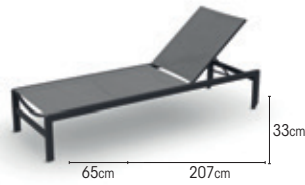

ITEMS
sunlounger

charcoal	batyline taupe	01-003401
black	batyline dark grey	01-005323
white	batyline light grey	01-003400