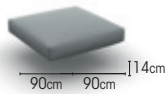

CUSHIONS

ottoman	sunbrella natte grey chiné	02-000110
	sunbrella natte sooty	02-000478
	exteria quadro smoke	02-000479
	exteria quadro nature	02-000480
	exteria melo beige	02-001084

CENTER: seat + back

sunbrella natte grey chiné	02-000422
sunbrella natte sooty	02-001008
exteria quadro smoke	02-000683
exteria quadro nature	02-000505
exteria melo beige	02-000917

CORNER: seat + double back

sunbrella natte grey chiné	02-001007
sunbrella natte sooty	02-001009
exteria quadro smoke	02-000787
exteria quadro nature	02-000509
exteria melo beige	02-000918

sunlounger cushion single

sunbrella natte grey chiné	02-000482
sunbrella natte sooty	02-000483
exteria quadro smoke	02-000485
exteria quadro nature	02-000484
exteria melo beige	02-000948

sunlounger cushion double

sunbrella natte grey chiné	02-000962
sunbrella natte sooty	02-000963
exteria quadro smoke	02-000965
exteria quadro nature	02-000964
exteria melo beige	02-000966

DECO CUSHIONS

CENTER	sunbrella natte grey chiné	02-000464
	sunbrella natte sooty	02-000997
	sunbrella lopi ash	02-000998
	sunbrella natte carbon sky	02-000999
	exteria quadro smoke	02-000789
	exteria quadro nature	02-000682
	exteria melo beige	02-000919

CORNER	sunbrella natte grey chiné	02-001000
	sunbrella natte sooty	02-001001
	sunbrella lopi ash	02-001004
	sunbrella natte carbon sky	02-001005
	exteria quadro smoke	02-001002
	exteria quadro nature	02-001003
	exteria melo beige	02-000920