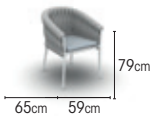

chair, incl. cushion
charcoal socks charcoal 01-001412
white socks light grey 01-002478