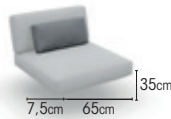

CUSHIONS

ottoman	sunbrella natte grey chiné	02-000494
	sunbrella natte sooty	02-000495
	exteria quadro smoke	02-000496
	exteria quadro nature	02-000497
	exteria melo beige	02-000993

CENTER: seat + back

sunbrella natte grey chiné	02-000545
sunbrella natte sooty	02-000961
exteria quadro smoke	02-000780
exteria quadro nature	02-001072
exteria melo beige	02-000954

CORNER: seat + back

sunbrella natte grey chiné	02-001049
sunbrella natte sooty	02-001071
exteria quadro smoke	02-000782
exteria quadro nature	02-001073
exteria melo beige	02-000955

DECO CUSHIONS

CENTER

sunbrella natte grey chiné	02-000464
sunbrella natte sooty	02-000997
sunbrella lopi ash	02-000998
sunbrella natte carbon sky	02-000999
exteria quadro smoke	02-000789
exteria quadro nature	02-000682
exteria melo beige	02-000919
exteria octa dark leaf	02-000506

CORNER

sunbrella natte grey chiné	02-001000
sunbrella natte sooty	02-001001
sunbrella lopi ash	02-001004
sunbrella natte carbon sky	02-001005
exteria quadro smoke	02-001002
exteria quadro nature	02-001003
exteria melo beige	02-000920
exteria octa dark leaf	02-000510