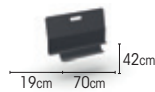

TRURO COMPONENTS

FRAME powder coated aluminium
alu charcoal mat
teak

COMPONENTS
1 seat charcoal teak 08-000287

2 seat charcoal teak 08-000050

2 seat double charcoal teak 08-000280

3 seat charcoal teak 08-000051