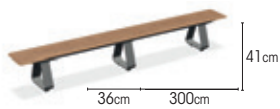

bench	265cm charcoal white	teak seat teak seat	08-000377 08-000378

bench	300cm charcoal white	teak seat teak seat	08-000381 08-000382

coffee table	45cm charcoal black mat white	01-000562 01-002979 01-000565	

coffee table	60cm charcoal white	01-000563 01-000566	

coffee table	90cm charcoal white	01-000564 01-000567