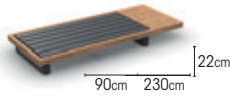

2 seat charcoal teak 08-000050