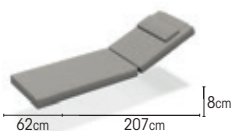

2seats
charcoal 01-000160
white 01-000169

3seats
charcoal 01-000161
white 01-000170

coffee table
charcoal 01-000615
white 01-000616
glass light grey
glass light grey

CUSHIONS UPHOLSTERY

exteria quadro nature
exteria melo beige