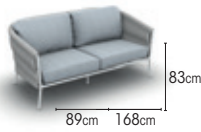

ITEMS
1 seat, incl. cushions
charcoal socks charcoal 01-001793
white socks light grey 01-002472

2,5seats, incl. cushions
charcoal socks charcoal 01-003628
white socks light grey 01-003361

double daybed, incl. cushions
charcoal socks charcoal 01-002486
white socks light grey 01-003804