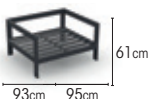

COMPONENTS

1 seat
charcoal 01-002579
white 01-002774