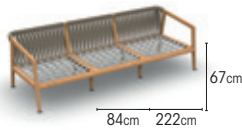

1 seat

teak
teak

rope taupe
rope khaki

01-002013
01-002016

2 seats

teak
teak

rope taupe
rope khaki

01-002014
01-002017