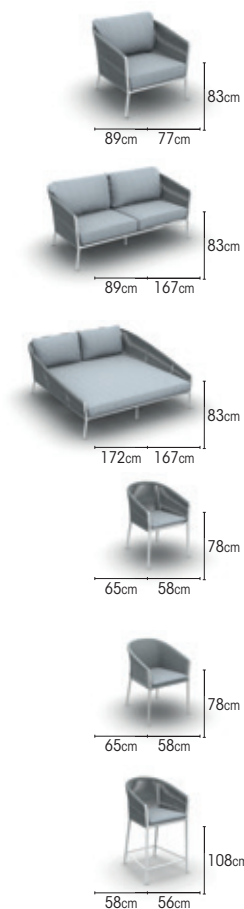

ITEMS
1 seat, incl. cushions

charcoal	rope charcoal black sw	01-000950
white	rope light grey melange sw	01-001336

2,5 seats, incl. cushions

charcoal	rope charcoal black sw	01-001802
white	rope light grey melange sw	01-001337

double daybed, incl. cushions

charcoal	rope charcoal black sw	01-003627
white	rope light grey melange sw	01-001338

chair, incl. cushion - straight weaving

charcoal	rope charcoal black sw	01-002455
white	rope light grey melange sw	01-003626

chair, incl. cushion - press weaving

charcoal	rope charcoal black pw	01-000913
white	rope light grey melange pw	01-001177

bar chair, incl. cushion

charcoal	rope charcoal black sw	01-002497
white	rope light grey melange sw	01-003363