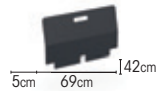

3 seat	charcoal	01-000210
	white	01-000216

backrest	charcoal	01-000204
	white	01-000212

backrest - rope	charcoal	rope charcoal black	01-002329
	white	rope light grey melange	01-002330

AMAZONE

FRAME powder coated aluminium
alu charcoal mat
alu white mat