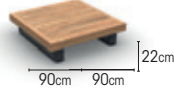

coffee table charcoal teak 08-000128