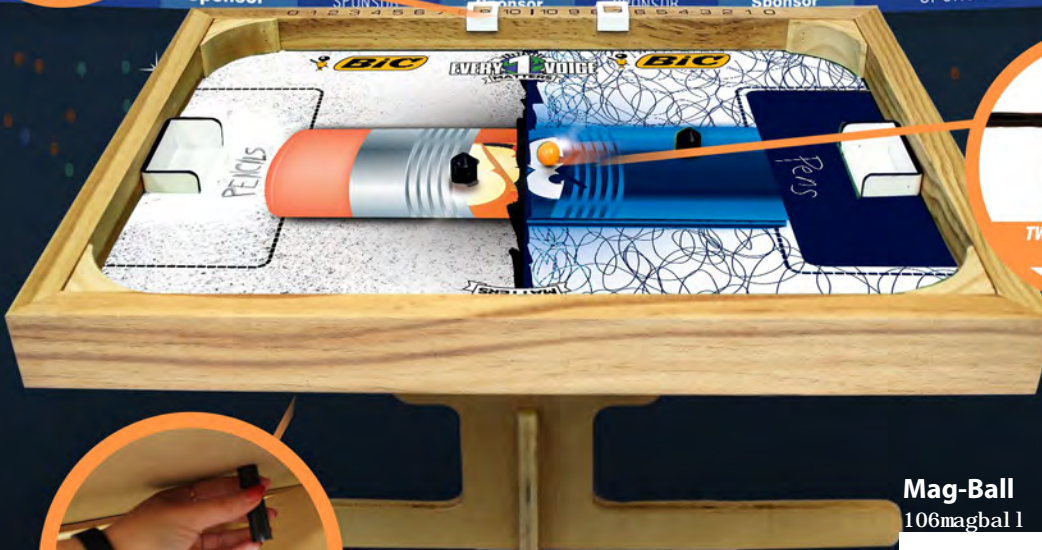

MAG-BALL

DIMENSIONS

GAME	• 5.5"H x 18"L x 14"W
TOP IMPRINT	• 16.75"L x 12.5"W
MAGNETIC WAND (x2)	• 3.75"H x 0.75"W
BALL	• 0.5"D

Mag-Ball 106magbal 1

1	5	10	50	100
\$75.00	\$66.67	\$62.50	\$58.33	\$54.17
1 week	1 week	1 week	1-2 weeks	2-3 weeks