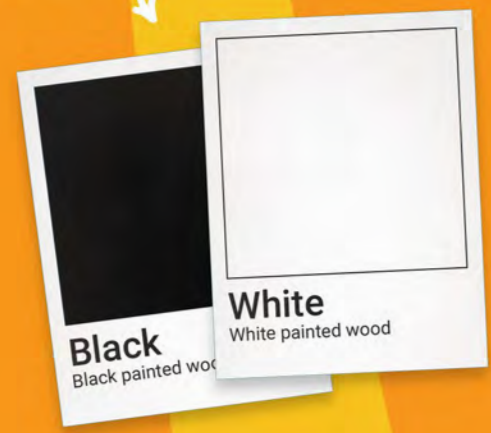

24"

24"

48"

36"

24 x 48

- -plywood top
- -reinforced legs
- -2x4 pine frame

24 x 36

- -MDF top
- -velcro handles
- -1x1 pine frame

available colors