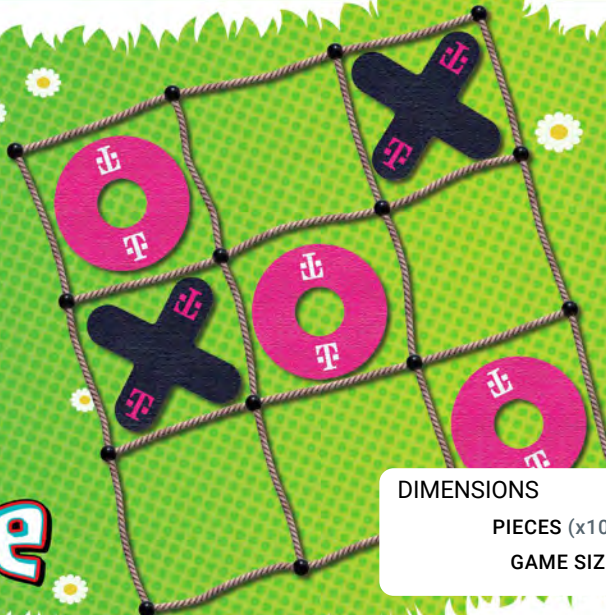

TANGLE TARP

As low as

$95.83

Tic-Tac-Toe

DIMENSIONS
PIECES (x10) • 12"W x 12"H
GAME SIZE • 45"W x 45"H