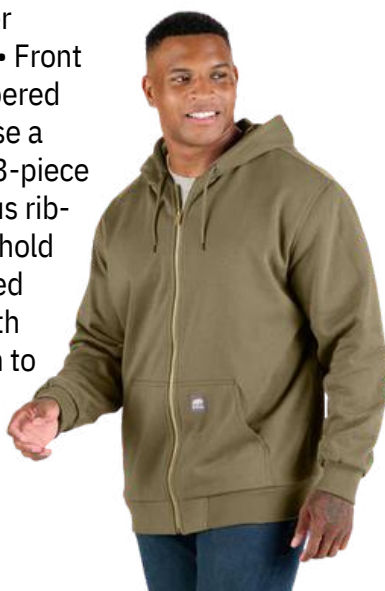

Heritage Fleece Full-Zip Sweatshirt

Durable brass front zipper provides easy on and off • Front pockets with interior zippered pocket conveniently house a phone and other items • 3-piece hood with drawstring, plus rib-knit cuffs and waistband hold onto warmth • Soft gridded fleece lining offers warmth while allowing ventilation to prevent overheating