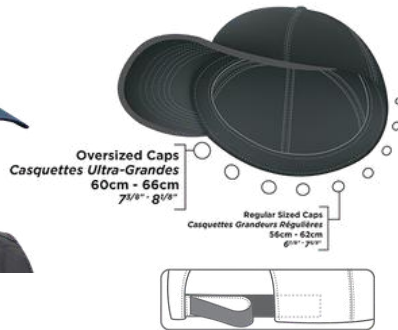

AJM 5020M

Hunkhead Oversized Cap

Polycotton • 6 Panel Oversized Constructed Contour • Matching buckram laminated front panels with Pro-Stitch • Pre-curved oversized peak • Self cloth/elastic back strap with tuck-in end and velcro closure