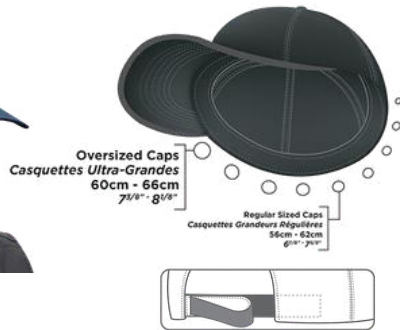

AJM 5020M

Hunkhead Oversized Cap

Polycotton • 6 Panel Oversized Constructed Contour • Matching buckram laminated front panels with Pro-Stitch • Pre-curved oversized peak • Self cloth/elastic back strap with tuck-in end and velcro closure