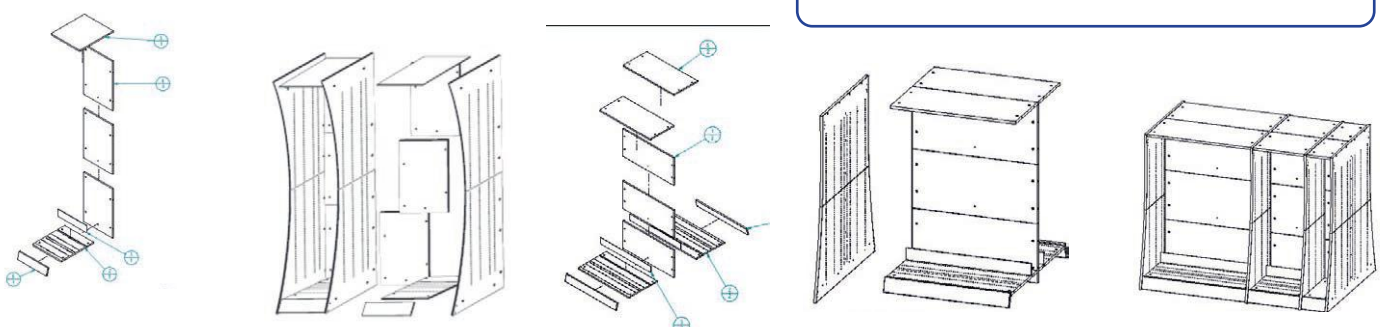

NOUS CONSULTER

Consult us

Notre concept mobilier en bois noir est spécialement conçu pour offrir une modularité tant au niveau de la largeur (existe en 3 largeurs différentes), qu'au niveau de la hauteur (2 hauteurs différentes) pour s'adapter aux besoins des différents points de vente. Son principal avantage est de permettre, selon les éléments intérieurs, d'exposer la grande variété de nos produits tels que les cahiers, blocs, rouleaux, papiers crépon, feuilles à plat (en petit ou grand format), ou encore la bagagerie, la correspondance, etc.

Our black wooden display concept is especially conceived to offer modularity both in width (available in 3 different widths), and in height (2 different heights) to adapt to numerous requirements of different points of sale. Nevertheless its real advantage is that it allows display, according to the interior elements, of the great variety of our products such as: notebooks and pads, rolls, crepe paper, small or large sheets in flat, luggage, correspondence, etc.

POSSIBILITÉ DE JUXTAPOSITION

Can be juxtaposed

Panneaux latéraux (choix de 2 hauteurs)

Side panels (choice of 2 heights)

- 90600BC : Hauteur / Height 2m10
- 91600BC : Hauteur / Height 1m35

Panneaux intérieurs 3 largeurs différentes

Interior boards, 3 different widths

Panneaux à 2m10 de haut

Boards at 2m10 high

- 92601BC : L. 942mm x H. 2m10
- 92603BC : L. 469mm x H. 2m10
- 92604BC : L. 219mm x H. 2m10

Panneaux à 1m35 de haut

Boards at 1m35 high

- 91601BC : L. 942mm x H. 1m35
- 91602BC : L. 469mm x H. 1m35
- 91603BC : L. 219mm x H. 1m35

Frontons en métal & plexiglas

Metallic & plexiglass headers

- 91617BC : Large 942mm
- 91619BC : Large 469mm
- 91618BC : Large 219mm