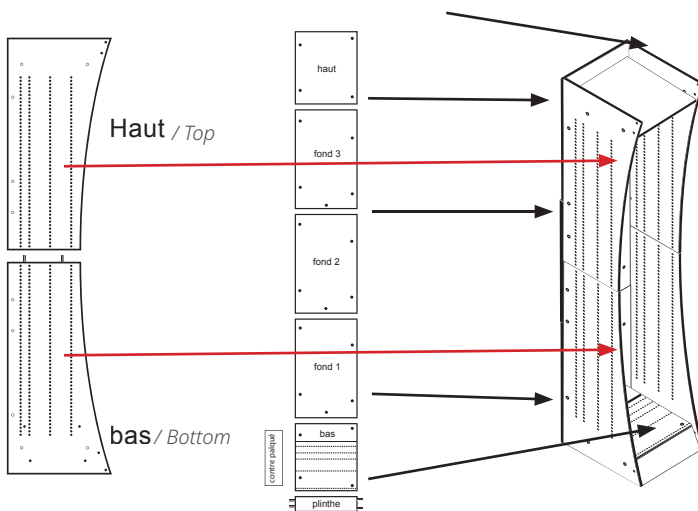

NOUS CONSULTER

Consult us

Notre concept mobilier en bois noir est spécialement conçu pour offrir une modularité tant au niveau de la largeur (existe en 3 largeurs différentes), qu'au niveau de la hauteur (2 hauteurs différentes) pour s'adapter aux besoins des différents points de vente. Son principal avantage est de permettre, selon les éléments intérieurs, d'exposer la grande variété de nos produits tels que les cahiers, blocs, rouleaux, papiers crépon, feuilles à plat (en petit ou grand format), ou encore la bagagerie, la correspondance, etc.

Our black wooden display concept is especially conceived to offer modularity both in width (available in 3 different widths), and in height (2 different heights) to adapt to numerous requirements of different points of sale. Nevertheless its real advantage is that it allows display, according to the interior elements, of the great variety of our products such as: notebooks and pads, rolls, crepe paper, small or large sheets in flat, luggage, correspondence, etc.

POSSIBILITÉ DE JUXTAPOSITION

Can be juxtaposed

Panneaux latéraux (choix de 2 hauteurs)

Side panels (choice of 2 heights)

- 90600BC : Hauteur / Height 2m10
- 91600BC : Hauteur / Height 1m35

Panneaux intérieurs 3 largeurs différentes

Interior boards, 3 different widths

Panneaux à 2m10 de haut

Boards at 2m10 high

- 92601BC : L. 942mm x H. 2m10
- 92603BC : L. 469mm x H. 2m10
- 92604BC : L. 219mm x H. 2m10

Panneaux à 1m35 de haut

Boards at 1m35 high

- 91601BC : L. 942mm x H. 1m35
- 91602BC : L. 469mm x H. 1m35
- 91603BC : L. 219mm x H. 1m35

Frontons en métal & plexiglas

Metallic & plexiglass headers

- 91617BC : Large 942mm
- 91619BC : Large 469mm
- 91618BC : Large 219mm