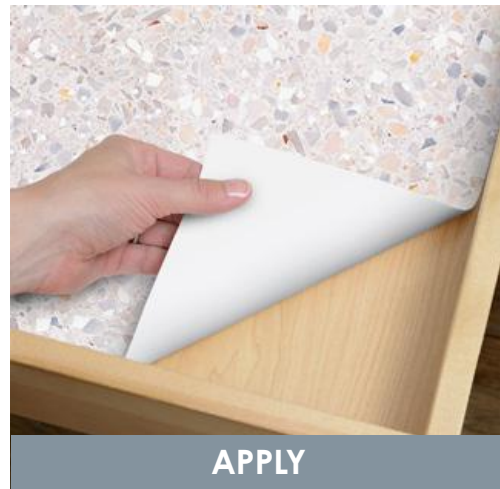

3-Piece Scissors Kit

SCISSORS | MEASURING TAPE | APPLICATOR

NEW

Installing your **Con-Tact**® shelf liners has never been easier. Measure your space with the retractable tape for the perfect fit, cut cleanly with the ergonomic scissors, and smooth it all out with the felt-edge applicator for a flawless, bubble-free finish. From start to finish, this kit makes lining your shelves—and tackling any DIY project—feel effortless and even a little fun!

MEASURE

CUT

PEEL

SMOOTH

APPLY