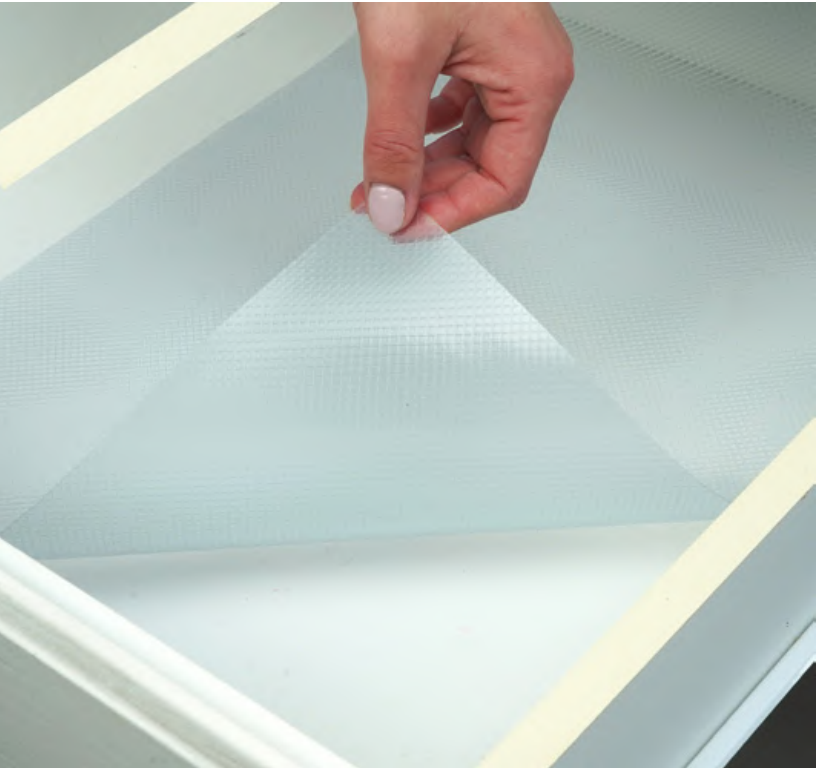

Surface FX™
Petite Diamond Clear
04F-C8M01-06 | 18 in x 4 ft

Printed FX™
Iron Gate
04F-CPEVE9-06 | 18 in x 4 ft

SIMPLE ELEGANCE NON-ADHESIVE

Clean and simple. Durable layer of protection with elegant decorative embossed patterns. Just the right amount of coverage to protect your drawers and shelves from scratches and spills. Effortlessly cuts to size with standard scissors and easily wipes clean.

Clear Diamonds
05F-C5T10-06
12 in x 5 ft
05F-C5T20-06
20 in x 5 ft

White Diamonds
05F-C5T11-06
12 in x 5 ft
05F-C5T21-06
20 in x 5 ft

Bronze Herringbone
05F-C5T83-06
18 in x 5 ft

White Herringbone
05F-C5T61-06
18 in x 5 ft

SIMPLE ELEGANCE NON-ADHESIVE

Duraliner™ NON-ADHESIVE SURFACE COVER

DURABLE STRENGTH | LONG LASTING WEAR | SCUFF, TEAR & CRACK RESISTANT
WATER & STAIN RESISTANT | CLEANS EASILY

Ideal size and thickness to transform your wire shelving into solid surfaces. Different textured tops provide resistance to slipping.