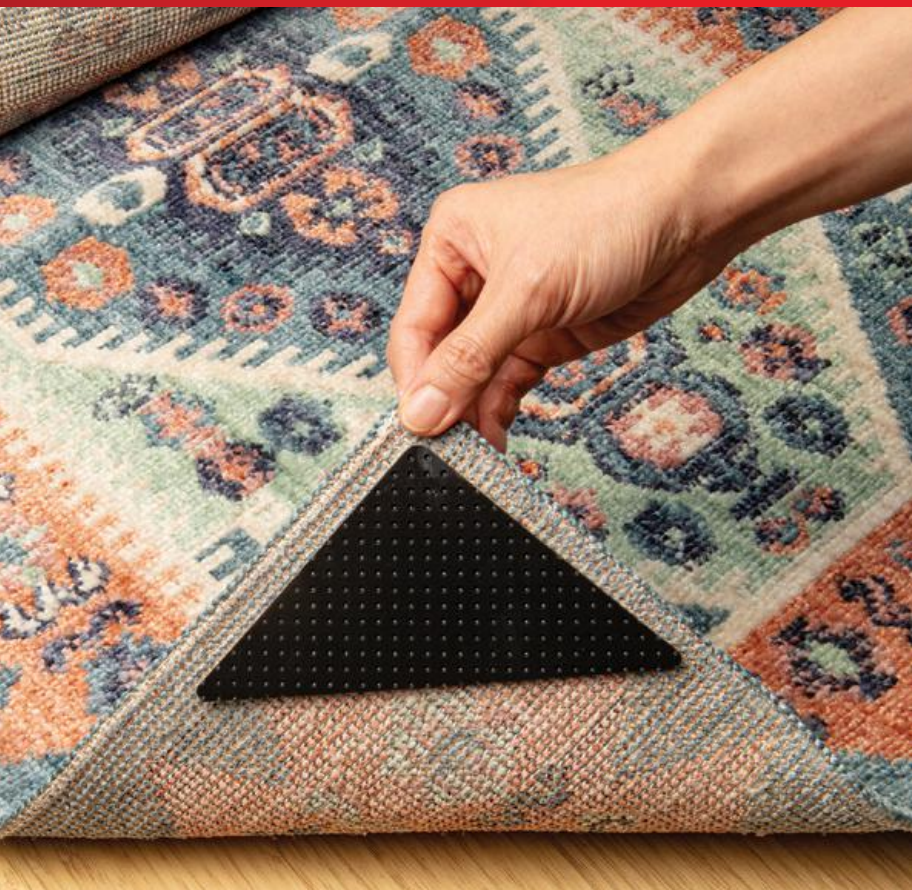

MoveNot® RUG GRIP TRIANGLE

The **MoveNot®** reusable rug grips are designed to keep rugs securely in place on hardwood, tile, and laminate floors. They prevent rugs from slipping and bunching, enhancing safety and maintaining a flat surface.

Non-slip grip:

Prevents rugs from sliding or bunching.

Reusable and washable:

Can be cleaned and reused without losing adhesive strength.

Versatile:

Works well with various surfaces such as tile, laminate, and hardwood.