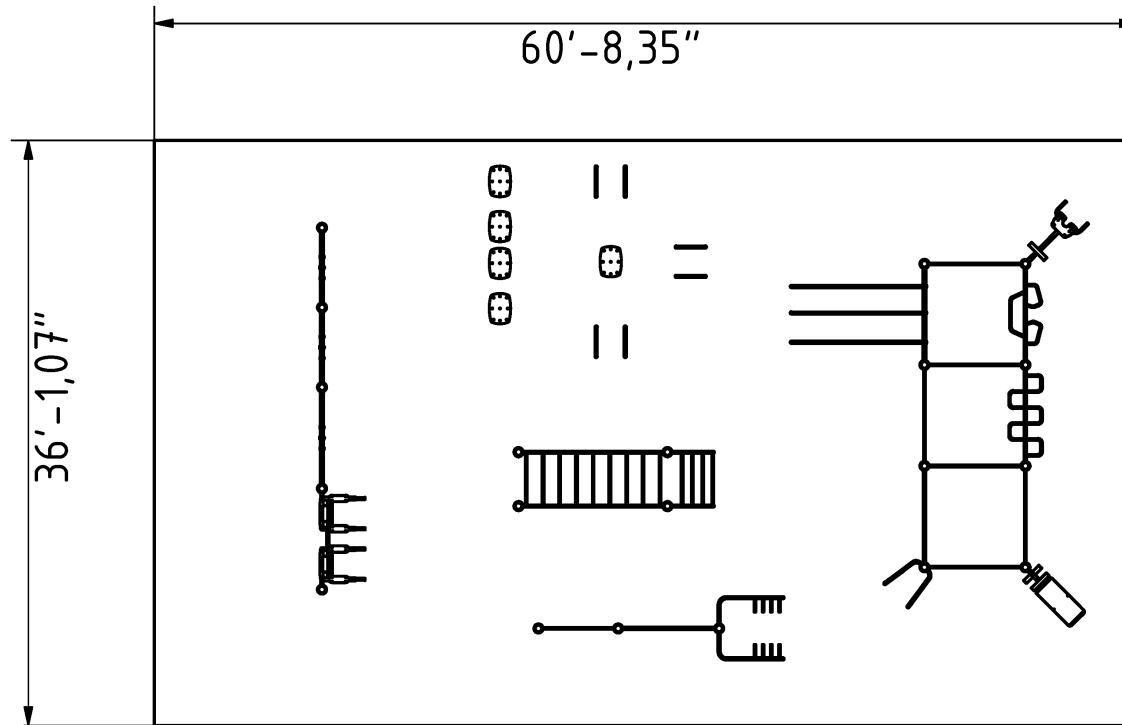

Attributes

Product code	1-3-249
Certificate	EN 16630, ASTM F3101
Age group	14 + years
Designed for	Schools
Capacity	46 people
Fall height	6.9 ft

Technical specification

Anchoring option
 Net weight
 Material
 Anti-corrosion possibility
 Total Area
 Color options
 For more color options, discuss with your sales representative.

In-ground or surface
 3255 lbs
 S235
 Galvanized or EPD
 2189.7 ft²

Warranty

Structure
 Steel
 Paint
 Plastic
 Rubber
 Moving parts
 Detailed information in the warranty document

25 years
 15 years
 2 years
 5-10 years
 1-3 years
 2 years