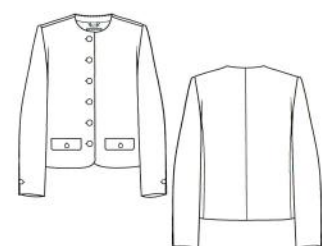

Catherine
Style 91104
Price 139399143,141
153489
RL 50