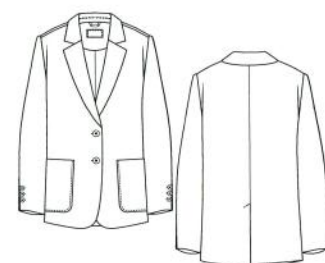

Carette
Style 91105
Price 159449163,161
172549
RL 70