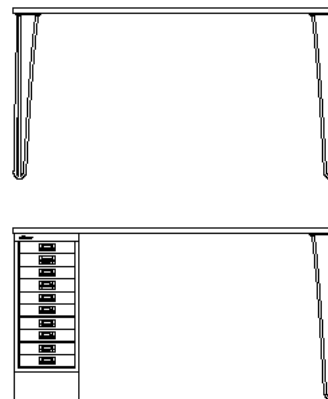

Poise

Designed to fit seamlessly into any working environment, the unique steel sleeve provides suspended under-desk storage to enable a clutter free worksurface, leaving you space to focus and function on your busy working day.