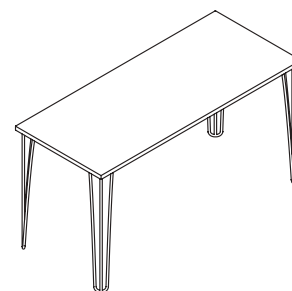

Pebble

Pebble is our simple, sleek, and effortless desk which is rounded in more ways than one.

Bringing the contentment of outside inside, Pebble replicates the softened edges of a sea worn stone, evoking feelings of calmness and mindfulness.

Its Perfect Sense desktop surface is velvety smooth to touch, while also being exceptionally durable, with anti-abrasion and scratch resistant qualities. Pebble is practical and hardwearing, yet soft and comforting – all without compromising its contemporary design.

The scalloped plywood edge detail at the back is perfect for simple cable management, allowing a neat and tidy workspace. Pebble's modern hairpin legs are elegant and stylish and come in a variety of colours. Select your favourite Pebble colour combination to suit your personality and home aesthetic, whether that's neutral and earthy, or bright and bold.