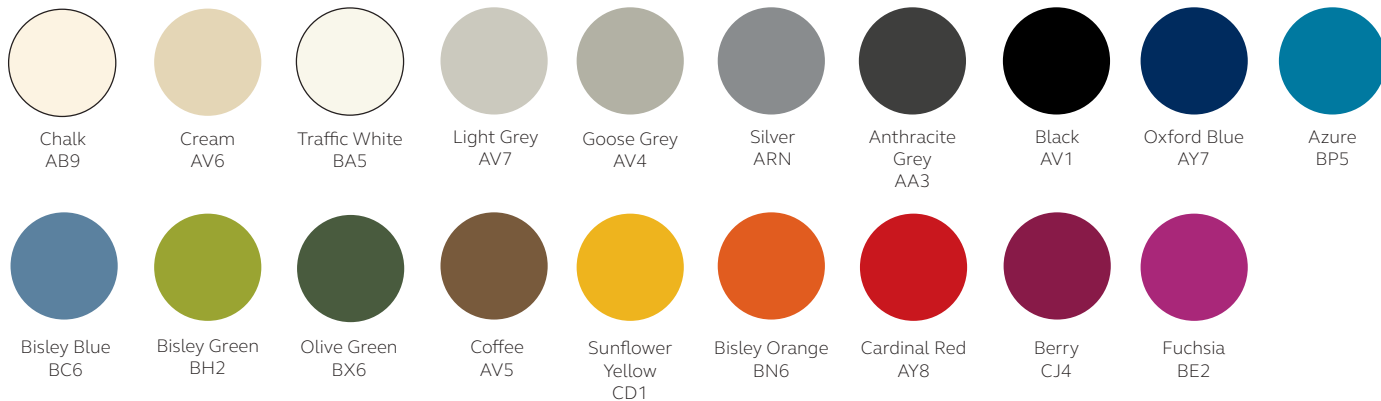

Specification Notes

Locking options

There are no locking options available for any fixed desks

Finish options:

Palette one