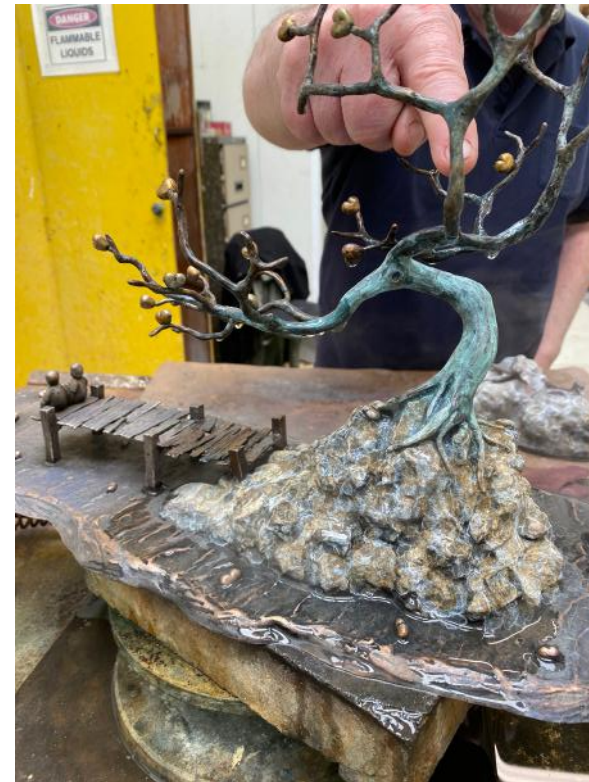

Latest bronze sculpture release
Mackenzie Thorpe

A
Light
In The
Storm

A Light In The Storm

Introducing Mackenzie Thorpe's latest sculpture, inspired by the poignant image of the same name he created in 2020.

'A Light In The Storm', captures the essence of love, hope and resilience.

This thought provoking sculpture, transports viewers to a scene of reflection. Symbolism abounds... the couple sitting together at the edge of a slightly fragile jetty, cradling their shared love, around them hearts are carried along the water, the tide of time carrying love into the world.

Through the darkness
A light will shine
Forever
Through the mists and storm,
Of time

Mackenzie Thorpe

A Light In The Storm In The Making

Each section of the sculpture has been carefully treated with the desired patina colour, layer by layer. This process required a keen eye and skillful application to achieve the desired depth and variation in colour. Mackenzie worked closely with the artisans, ensuring that the patinas aligned with his artistic vision.

A Light In The Storm

Dimensions: H 13", W 23", D 9.5"

Edition: 35, 3 AP's, 2 HC's

I wanted this sculpture to intertwine with the elements of nature and human emotion. A nod to life's long journey, through hardship and loss there still remains hope and love.