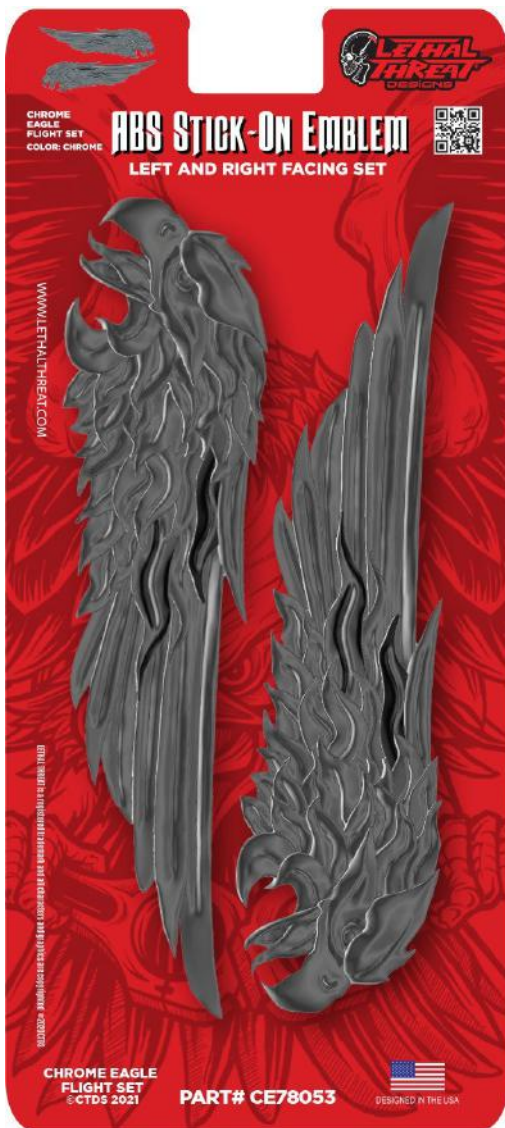

Dealer Price: \$3.00
Suggested Retail Price: \$5.99
Size In Packaging: 2.5 in X 8 in

ABS STICK-ON

Dealer Price: \$10.00 / Size In Packaging: 5 in X 11 in

Suggested Retail Price: \$19.99 Size In Packaging: 5 in X 11 in