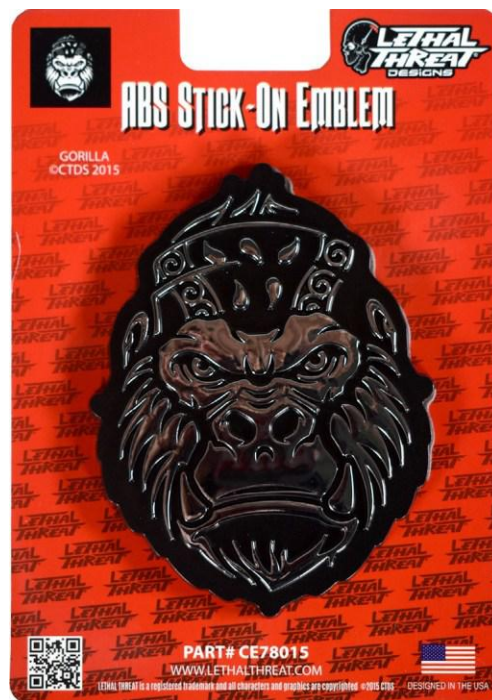

LT70109
GRIM REAPER

LT70062
ROB ZOMBIES

ABS STICK-ON

Dealer Price: \$5.00 / Size In Packaging: 6 in X 8 in

Suggested Retail Price: \$19.99 / Size In Packaging: 6 in X 8 in

NEW

CE78096
LURKING REAPER

NEW

CE78072
USA BULLET

NEW

CE78100
LONE WOLF

NEW

CE78080
WE THE PEOPLE

ABS STICK-ON

Dealer Price: \$5.00 / Size In Packaging: 6 in X 8 in

Suggested Retail Price: \$19.99 / Size In Packaging: 6 in X 8 in

CE78077
ADVENTURE EDITION

CE78015
GORILLA

CE78005
SKULL N CROSS GUNS

CE78039
USA SKULL

CE78012
EVIL CLOWN

ABS STICK-ON EMBLEMS

Dealer Price: \$10.00 / Size In Packaging: 6 in X 11.5 in

Suggested Retail Price: \$19.99 / Size In Packaging: 6 in X 11.5 in