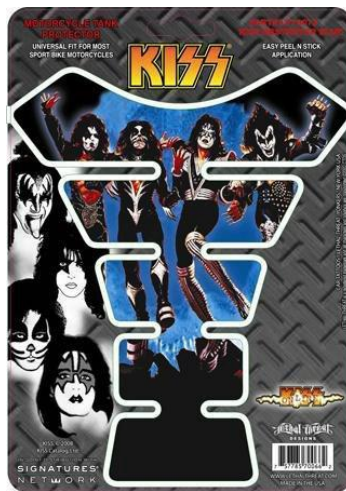

LT70060
KISS LOVE GUN

TANK PAD

Dealer Price: \$5.00 / Size In Packaging: 7.25 in X 10 in

Suggested Retail Price: \$9.99 / Size In Packaging: 7.25 in X 10 in

LT70067
KISS DEOMN PIN-UP

LT70069
JESUS

LT70073
KISS DESTROYER BLUE