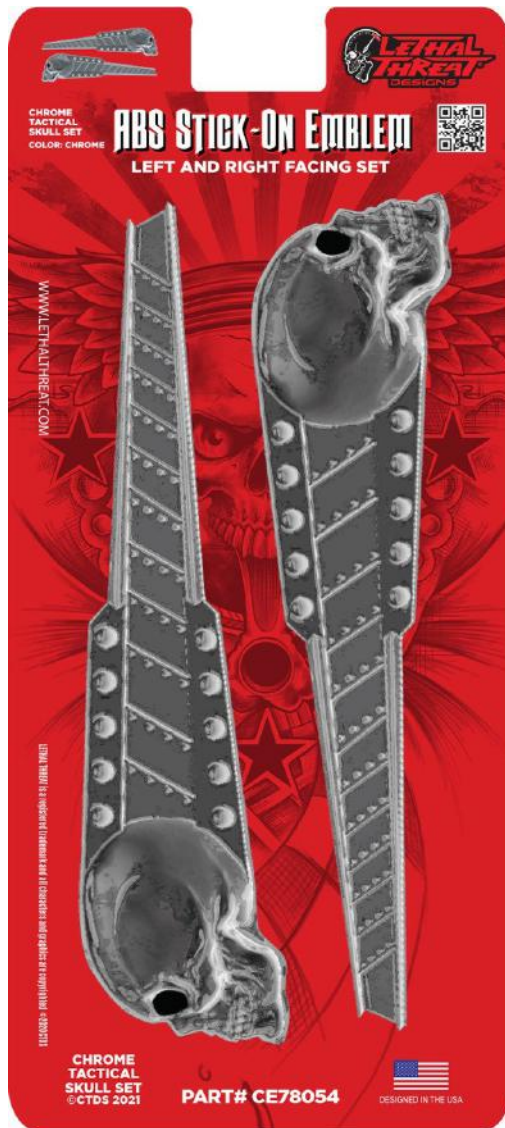

Dealer Price: \$3.00
Suggested Retail Price: \$5.99
Size In Packaging: 2.5 in X 8 in

ABS STICK-ON

Dealer Price: \$10.00 / Size In Packaging: 5 in X 11 in

Suggested Retail Price: \$19.99 Size In Packaging: 5 in X 11 in

CE78053
CHROME EAGLE
FLIGHT SET

CE78054
CHROME TACTICAL
SKULL SET

CE78060
BLACK TACTICAL
SKULL SET

See Below for Price & Package Size

LT88671 KING SKULL

Dealer Price: \$5.50

Suggested Retail Price: \$10.99

Size In Packaging: 4.5 in X 9.5 in