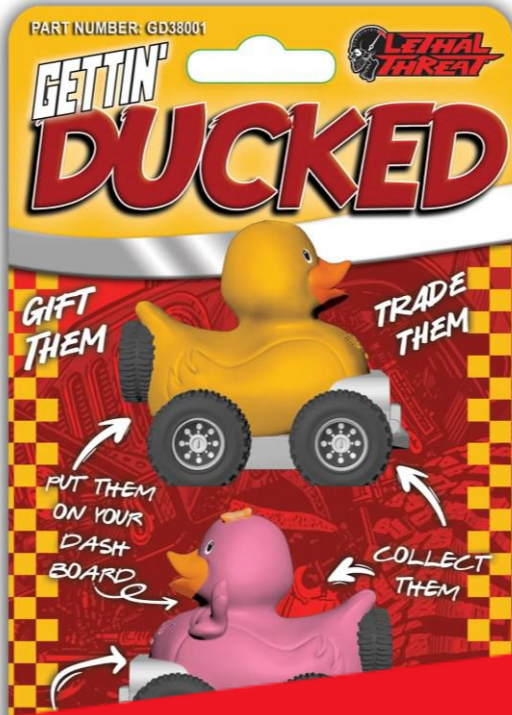

WINDSHIELD VISOR

DECAL

Suggested Retail Price: \$14.99

LT56005 CYBER
BONES

LT56044
NIGHT WOLF

WINDSHIELD VISOR DECAL

Dealer Price: \$7.50 / Packaging Size: 4.25IN X 5.75IN

Suggested Retail Price: \$14.99

LT56020
AMERICAN
EAGLE

LT56001 USA
WING SKULL

LT56003
WINGED CROSS

LT56006 FIRE
EAGLE

LT56002
FEARLESS

LT56024
SKULL PILE

LT56021 LOVE
IT OR LEAVE IT

Front View

- Real Rubber Ducks, not a 3D printed fake Duck, ours float!
- Each package contains 1

SOLD OUT

- Each Duck comes with a Gettin Ducked Neck Tag
- Super high quality and very detailed. All colors individually hand painted.
- These are real RUBBER DUCKS, not hard 3D Printed solid plastic ducks without any colors
- Gift Them, Trade Them, Collect Them - just Get Ducked!!