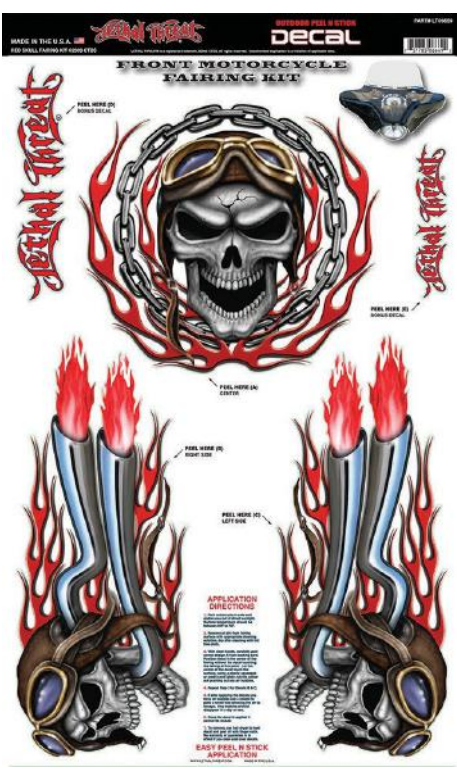

DECAL

Dealer Price: \$10.00 / Size In Packaging: 12 in X 20 in

Suggested Retail Price: \$19.99 / Size In Packaging: 12 in X 20 in

QK10010
RIP N TEAR SKULL

LT06666
BOMBER GIRL

LT06668
COW SKULL

QK10009
REAPER