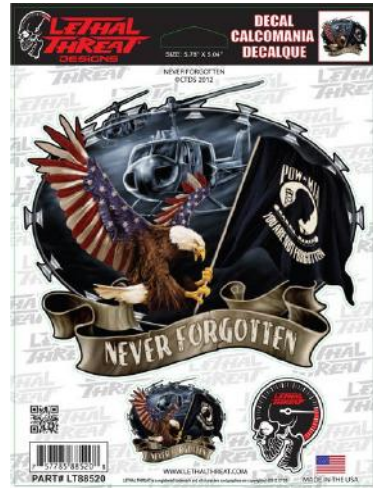

LT88643
ZOMBIE HUNTER KIT

LT88626
AMERICAN HUNTER

LT88613
BUTTERFLY WORDS

LT88607
BANDANA SKULL

LT88565
MAJOR LEAGUE STREET RACING

LT88562
RACING FLAG PIN UP

LT88557
ZOMBIE FAMILY

LT88553

VINTAGE DEVIL PIN UP

LT88552

VINTAGE ANGEL PIN UP

LT88521

BEWARE REAPER

LT88520

NEVER FORGOTTEN

LT88515