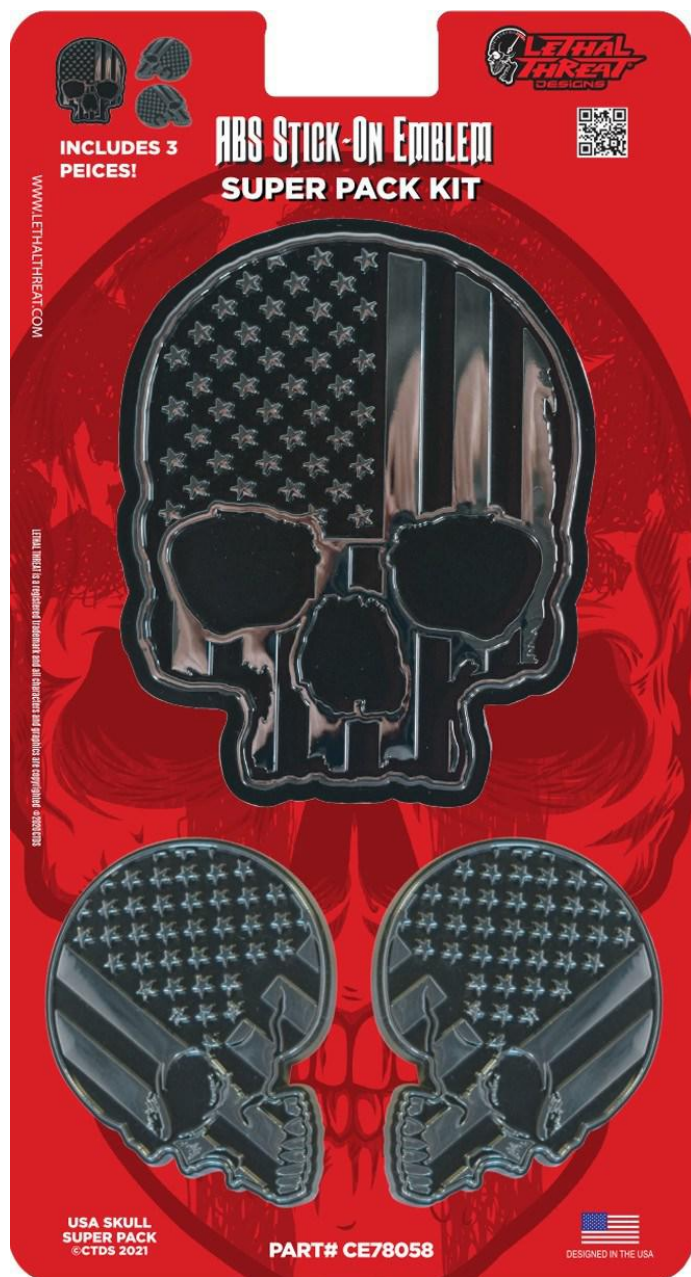

CE78072
USA BULLET

NEW

CE78100
LONE WOLF

NEW

CE78080
WE THE PEOPLE

ABS STICK-ON

Dealer Price: \$5.00 / Size In Packaging: 6 in X 8 in

Suggested Retail Price: \$19.99 / Size In Packaging: 6 in X 8 in

CE78077
ADVENTURE EDITION

CE78015
GORILLA

CE78005
SKULL N CROSS GUNS

CE78039
USA SKULL

CE78012
EVIL CLOWN

ABS STICK-ON EMBLEMS

Dealer Price: \$10.00 / Size In Packaging: 6 in X 11.5 in

Suggested Retail Price: \$19.99 / Size In Packaging: 6 in X 11.5 in

CE78058
USA SKULL SUPER PACK

CE78061
TACTICAL STAR 2-PACK

See Below for Price & Package Size

CE78035 ZOMBIE RESPONSE

Dealer Price: \$3.00
Suggested Retail Price: \$5.99
Size In Packaging: 2.5 in X 8 in

CE78024 ANGEL DEVIL SKULL