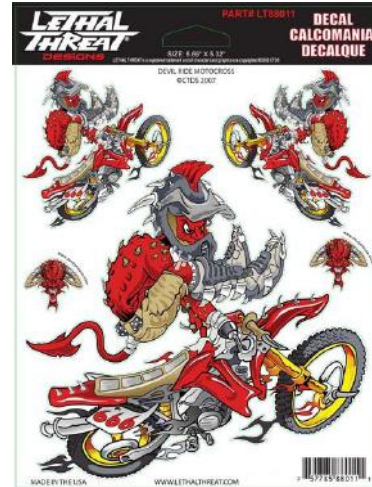

LT88021
BLUE JETSKIER

LT88020
RED JETSKIER

LT88018
BLUE MUD BOUND QUAD

LT88017
RED MUD BOUND QUAD

LT88016
ENGINE SKULLS

LT88015
PISTON FLAMES

LT88014
LT & RT FLAMING PISTON SKULLS

LT88013
PISTON SKULL