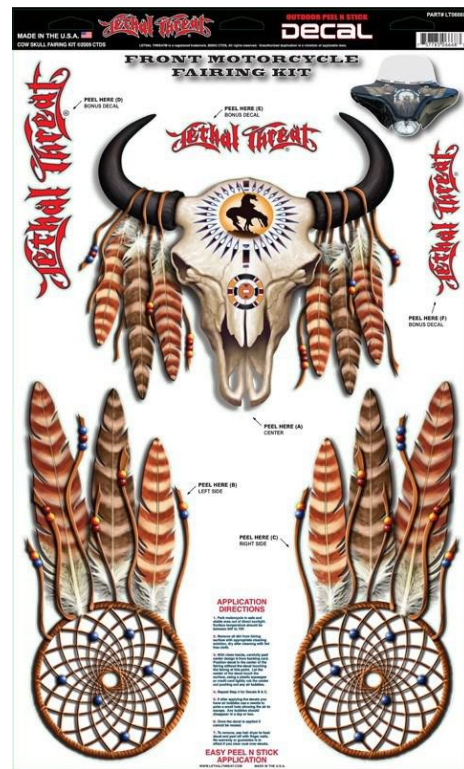

DECAL

Dealer Price: \$10.00 / Size In Packaging: 12 in X 20 in

Suggested Retail Price: \$19.99 / Size In Packaging: 12 in X 20 in

QK10010
RIP N TEAR SKULL

LT06666
BOMBER GIRL

LT06668
COW SKULL

QK10009
REAPER