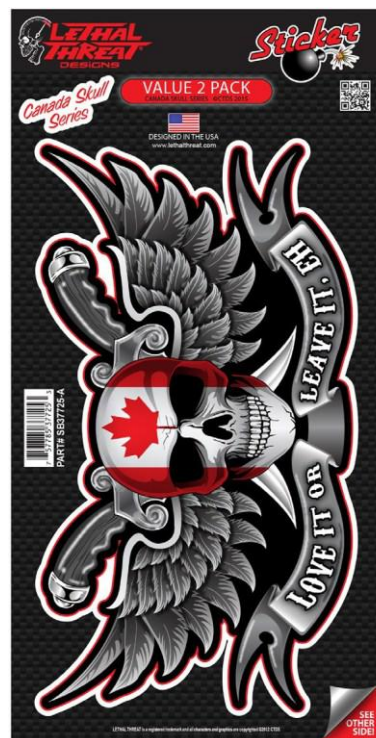

HOCKEY SERIES

STICKER BOMB

Dealer Price: \$6.50 / Size In Packaging: 6 in X 12 in

Suggested Retail Price: \$12.99 / Size In Packaging: 6 in X 12 in

SB37715

SUGAR SKULL SERIES

SB37713

STEALTH SERIES

SB37725

CANADIAN SKULL SERIES

SB37727

WOLF SERIES

STICKER BOMB

Dealer Price: \$6.50 / Size In Packaging: 6 in X 12 in

Suggested Retail Price: \$12.99 / Size In Packaging: 6 in X 12 in

SB37731

TACTICAL EAGLE SERIES

SB37702

HUNTING SERIES

SB37701

HOTROD SERIES

STICKER BOMB

Dealer Price: \$6.50 / Size In Packaging: 6 in X 12 in

Suggested Retail Price: \$12.99 / Size In Packaging: 6 in X 12 in