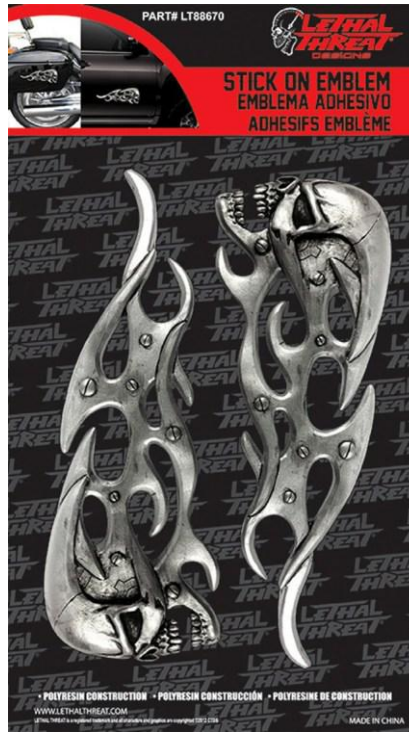

LT88680 EYEBALL SKULL

Dealer Price: \$5.50

Suggested Retail Price: \$10.99

Size In Packaging: 4.5 in X 9.5 in

LT88682 RED HELMET SKULL

Dealer Price: \$5.50

Suggested Retail Price: \$10.99

Size In Packaging: 4.5 in X 9.5 in

LT88690 JESUS HEAD CROSS

Dealer Price: \$5.50

Suggested Retail Price: \$10.99

Size In Packaging: 4.5 in X 9.5 in

See Below for Price & Package Size

LT88681 WHITE HELMET SKULL

Dealer Price: \$5.50

Suggested Retail Price: \$10.99

Size In Packaging: 4.5 in X 9.5 in

LT88670 TRIBAL SKULL FLAMES LT & RT

Dealer Price: \$6.50

Suggested Retail Price: \$12.99

Size In Packaging: 6.1 in X 11 in

LT88677 EAGLE FLAMES LT & RT

Dealer Price: \$6.50