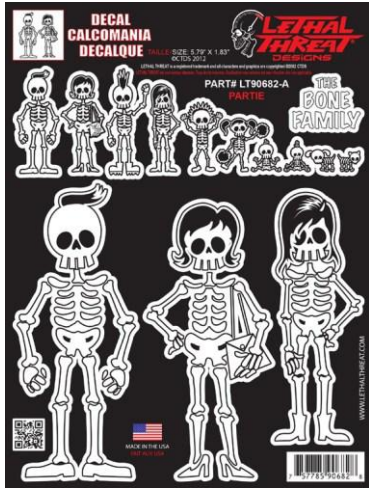

LT90682-A&B
THE BONE FAMILY