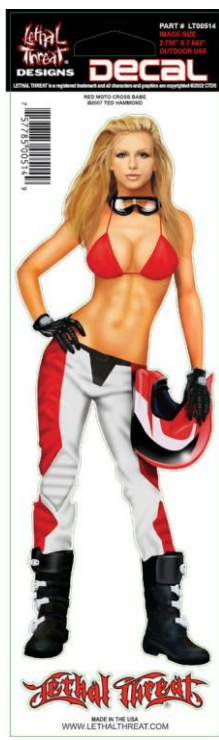

Suggested Retail Price: \$4.99 / Size In Packaging: 3 in X 10 in

LT00523
USA SKULL LEFT

LT00522
PERFECT POSE

LT00521
URBAN HARLEY BABE

LT00519
URBAN BIKER GRAY

LT00518
URBAN BIKER BLUE

LT00517
URBAN BIKER RED

LT00516
URBAN BIKER YELLOW

LT00514
RED MOTO
CROSS BABE

LT00512
BLUE MOTO
CROSS BABE

LT00511
ITALIAN FLAG BABE

LT00498
BLUE HELMET BABE

LT00570
MONEY JESTER

3 X 10

Dealer Price: \$2.50 / Size In Packaging: 3 in X 10 in