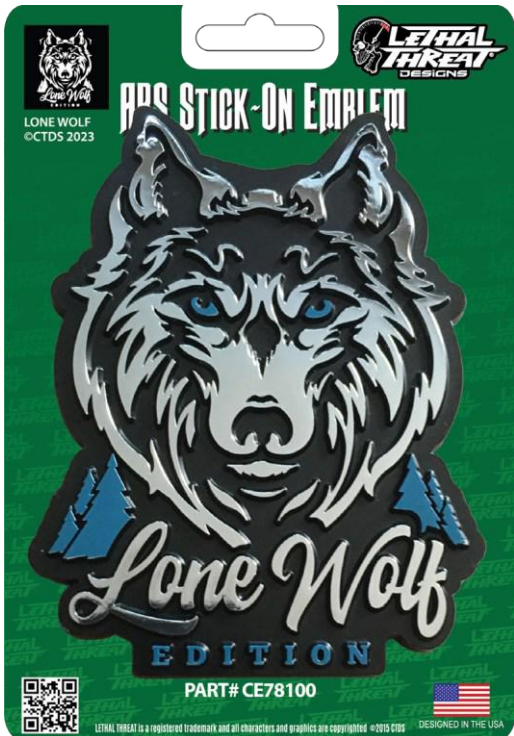

NEW

CE78100
LONE WOLF