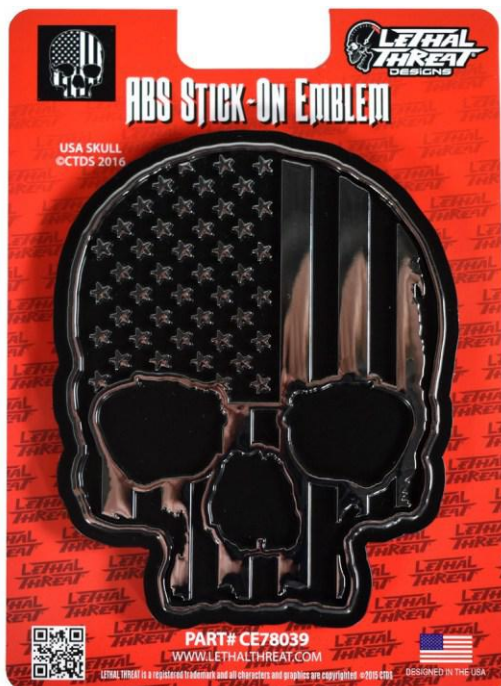

CE78072
USA BULLET

NEW

CE78100
LONE WOLF

NEW

CE78080
WE THE PEOPLE

ABS STICK-ON

Dealer Price: \$5.00 / Size In Packaging: 6 in X 8 in

Suggested Retail Price: \$19.99 / Size In Packaging: 6 in X 8 in

CE78077
ADVENTURE EDITION

CE78015
GORILLA

CE78005
SKULL N CROSS GUNS

CE78039
USA SKULL

CE78012
EVIL CLOWN

ABS STICK-ON EMBLEMS

Dealer Price: \$10.00 / Size In Packaging: 6 in X 11.5 in

Suggested Retail Price: \$19.99 / Size In Packaging: 6 in X 11.5 in