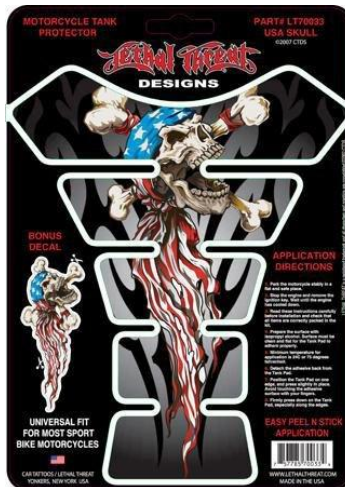

LT70033
USA SKULL