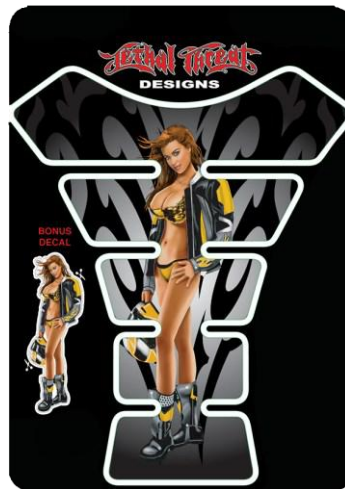

- Real Rubber Ducks, not a 3D printed fake Duck, ours float!
- Each package contains 1

SOLD OUT

- Each Duck comes with a Gettin Ducked Neck Tag
- Super high quality and very detailed. All colors individually hand painted.
- These are real RUBBER DUCKS, not hard 3D Printed solid plastic ducks without any colors
- Gift Them, Trade Them, Collect Them - just Get Ducked!!

TANK PAD

Dealer Price: \$5.00 / Size In Packaging: 7.25 in X 10 in

Suggested Retail Price: \$9.99 / Size In Packaging: 7.25 in X 10 in

LT70010
USA EAGLE

LT70083
AC/DC BALLBREAKER

LT70020
YELLOW SPORTS BIKE BABE