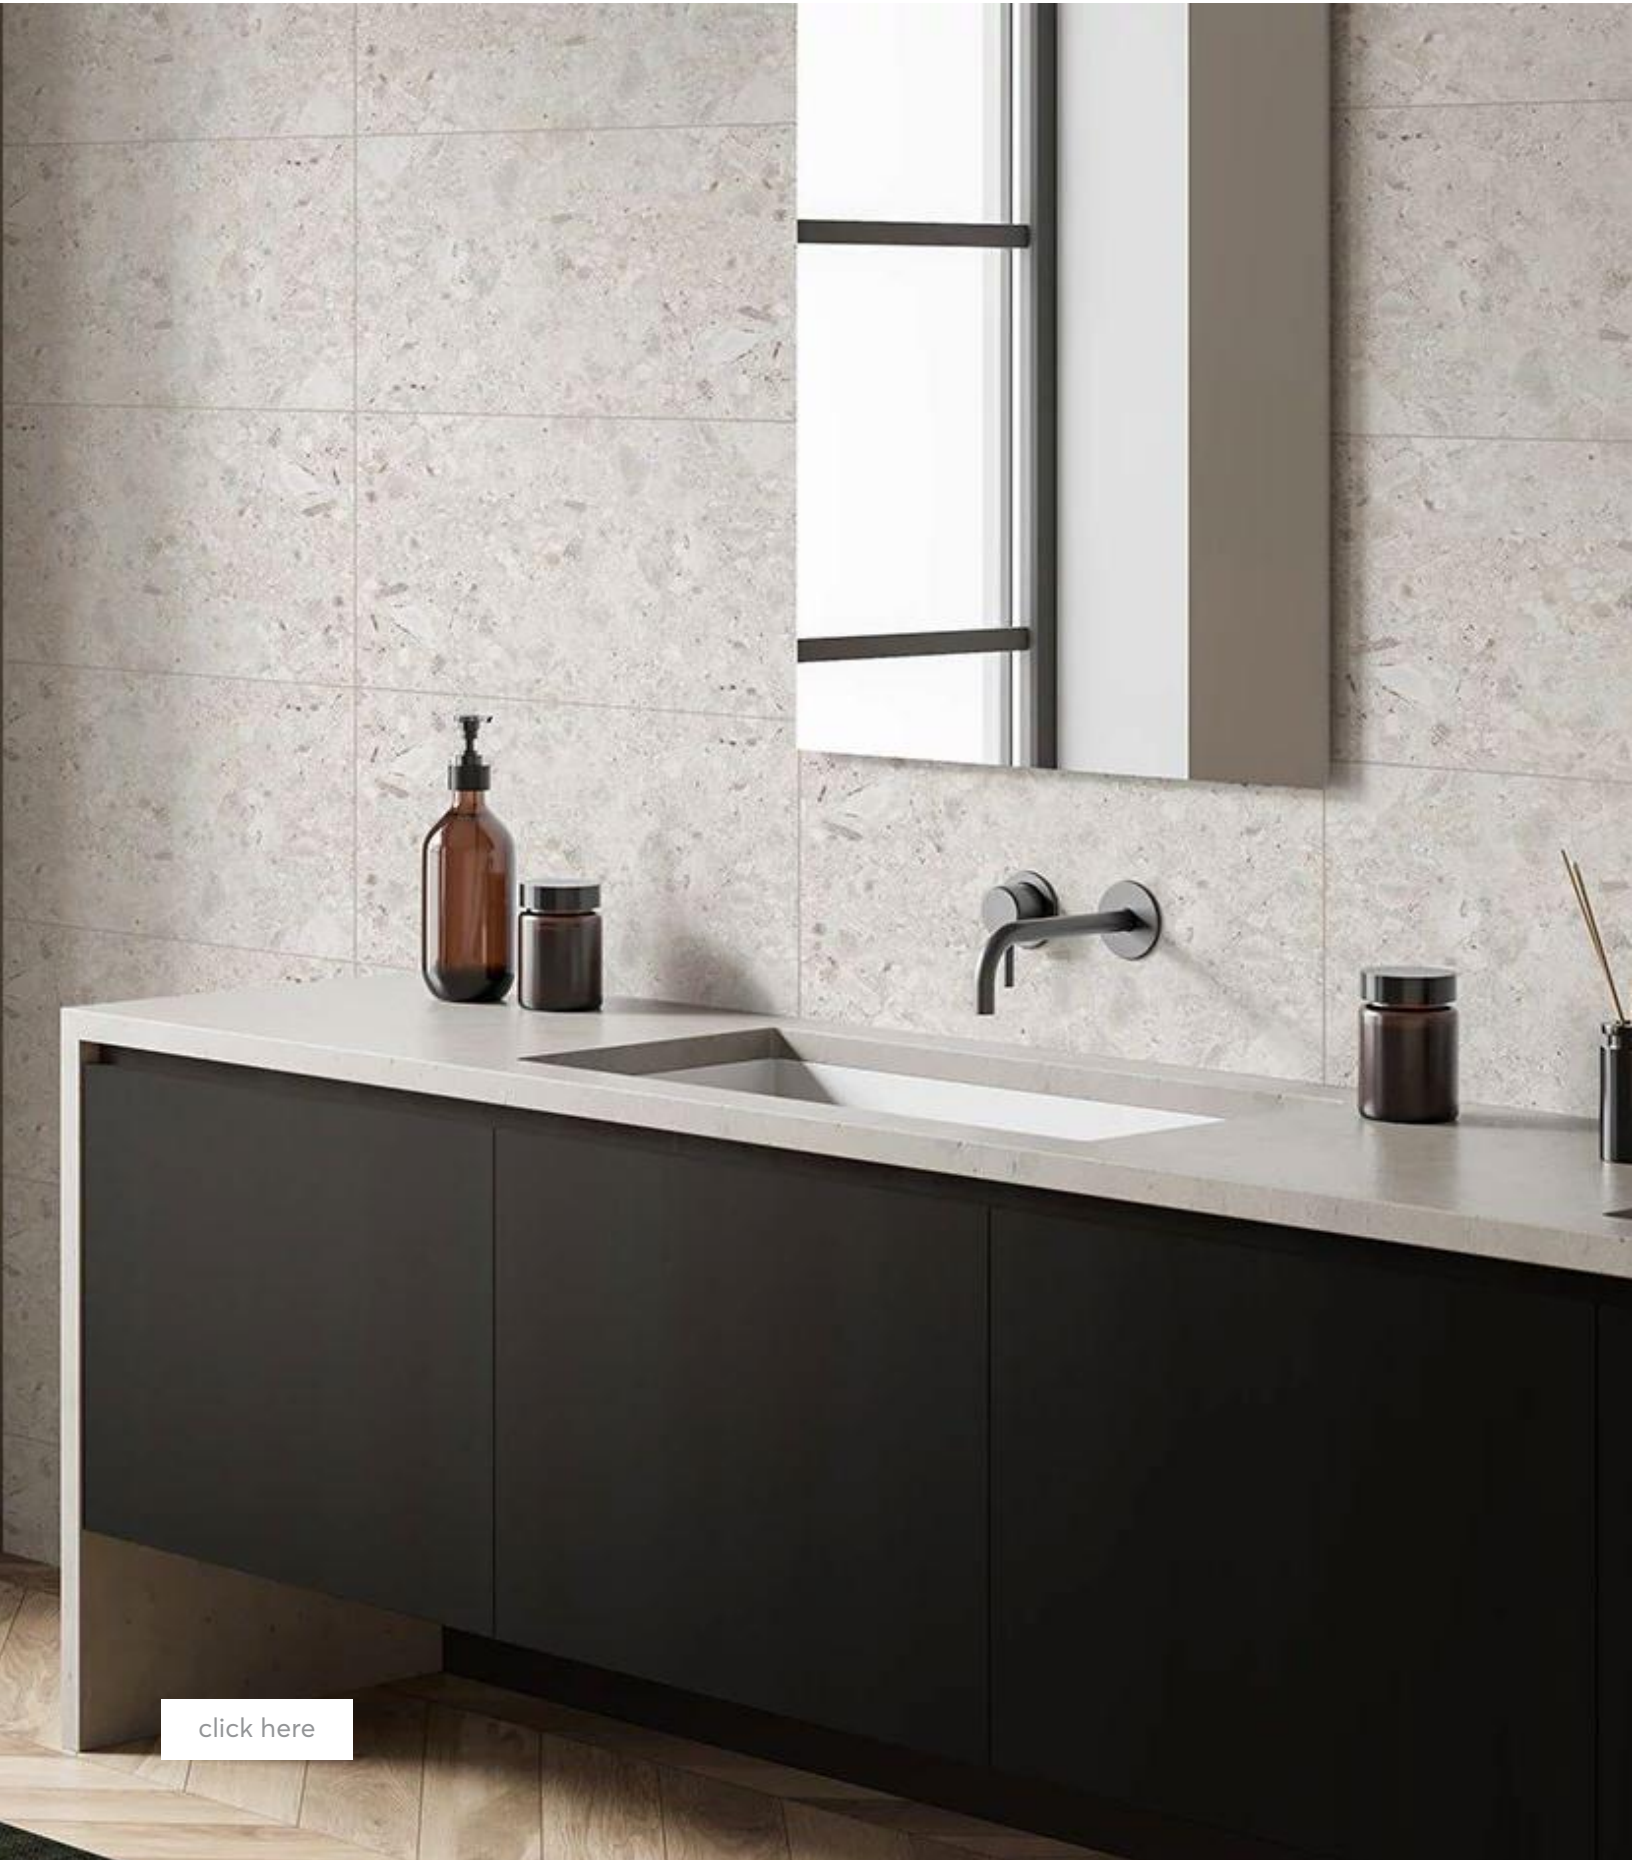

[click here](#)

* Contact Tile Club to verify the DCOF for commercial floor use based on project requirements.