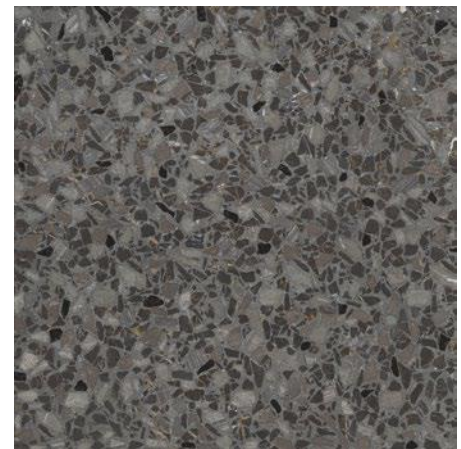

CONSTELLATION BLACK
SIZE: 35.43X35.43"
Porcelain

APPLICATIONS	Outdoors	Indoor Walls	Light traffic floors	High traffic floors	Shower Walls	Shower Floor	Steam Room	Swimming Pool
CONSTELLATION	◆	◆	◆	◆	◆	◆	◆	
All Other SKUs	◆	◆	◆	◆	◆		◆