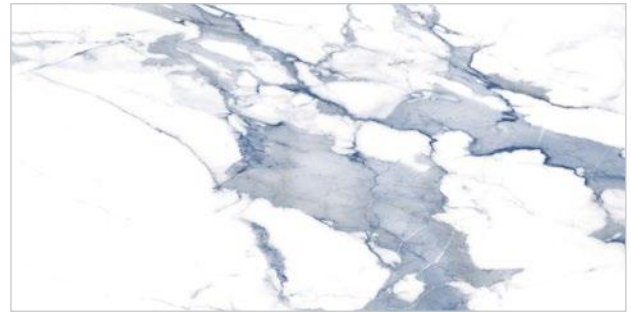

STATUARIO BLUE 24X48 POLISHED
SIZE: 23.6X47.2"
Porcelain