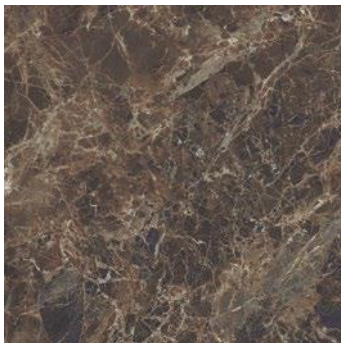

BRUNO 12X12
SIZE: 11.81X11.81"
Porcelain