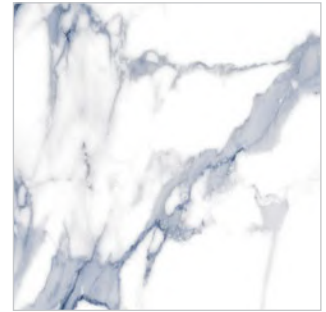

[click here](#)

RECEPTION

[click here](#)

MARBLE LOOK
AZRA

STATUARIO SMOKE 24X24
POLISHED
SIZE: 23.6X23.6"
Porcelain

STATUARIO COFFEE 24X24
POLISHED
SIZE: 23.6X23.6"
Porcelain

STATUARIO BLUE 24X24
POLISHED
SIZE: 23.6X23.6"
Porcelain