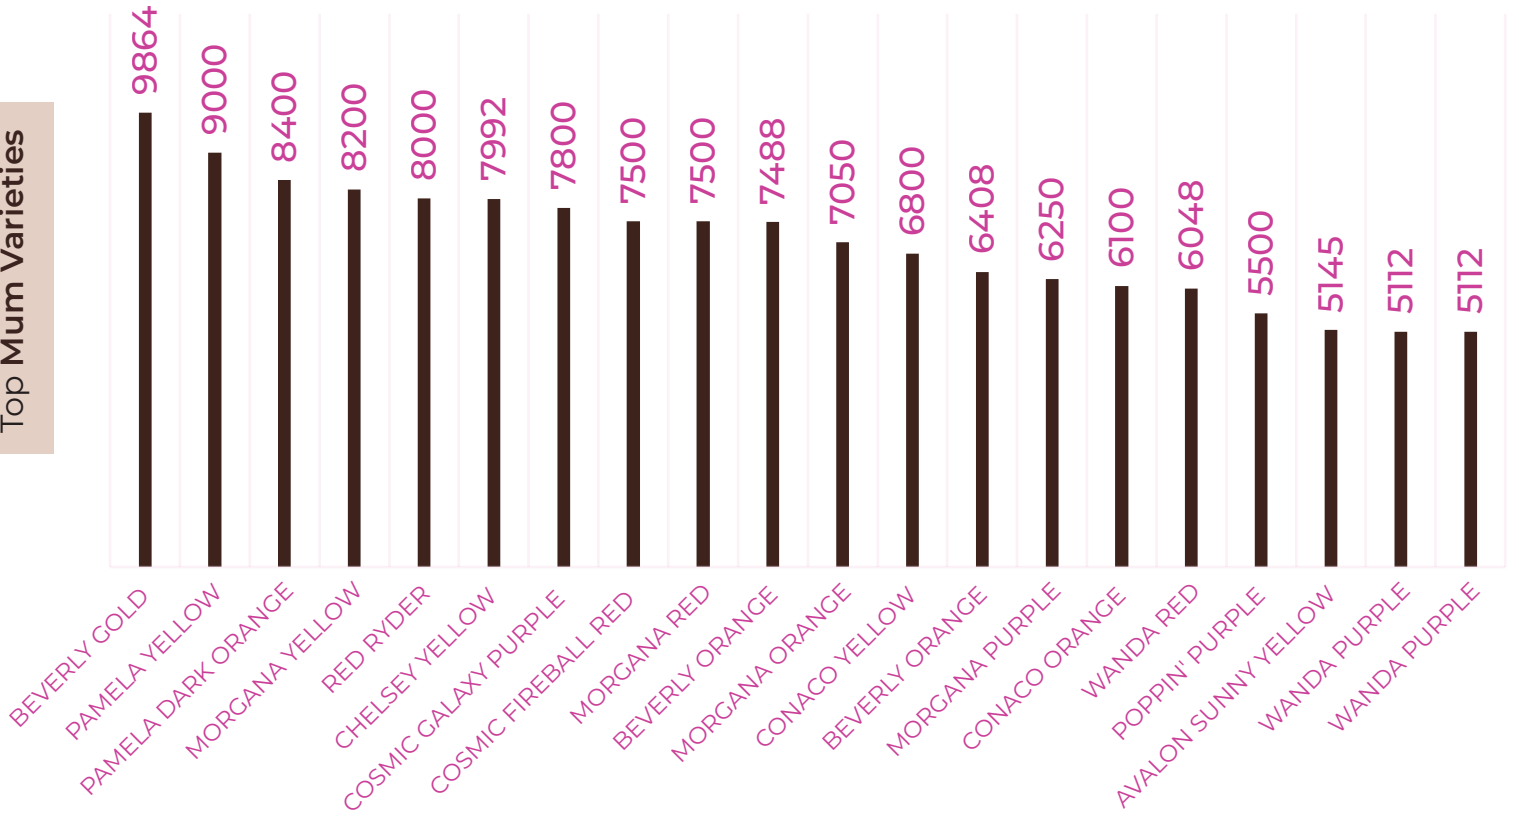

Violet

Red

Yellow Jump-Up

Violet & White

Yellow

Penny **ADD**

All Seasons Mix

Beaconsfield

Kale
Nagoya Rose

Cabbage
Ruby Perfection

Mum **Morgana**

Purple Morgana

Red Morgana

Yellow Morgana

Orange Morgana

Production Breakdown

Top 20 Wenke Fall Production Breakdown

Overall Fall 2026 Production Breakdown

In Kalamazoo, our number one production item this year is **Cabbage Ruby Perfection, at 21,043** in production.

This year WenkeSunbelt is producing **622,619 plants** in Kalamazoo.

In Douglas, **251,241 plants** will be grown this Fall 2026.

TOP 20 MUM PRODUCTION

Top Mum Varieties

TOP 20 PANSY PRODUCTION

Top Pansy Varieties

WenkeSunbelt Greenhouses

2525 N. 30th St. Kalamazoo, MI 49048
(269)349-7882