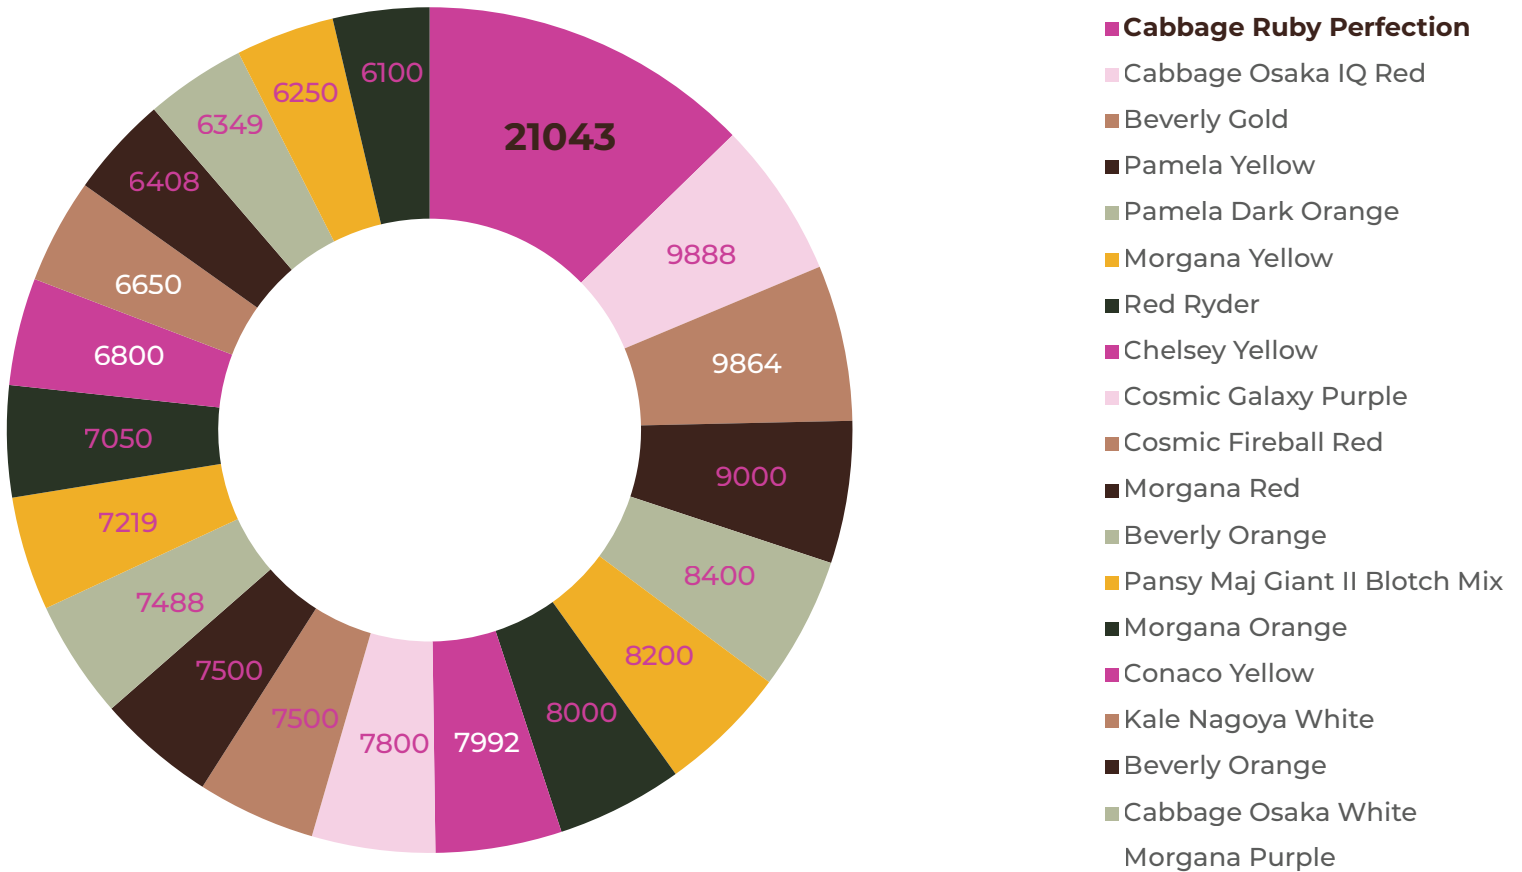

Citrus Mix

Primrose Bicolor

White

Winter Mix
(not pictured)

ColorMax **NEW**

Harvest Mix

Cool Water Mix

Lavender Flash

Join green leaders in doing our part to protect the planet.

Popular Fall Products

Mum Mix **Gigi Dark Pink, Yellow, Orange**

Pansy
Maj Giant II Blotch Mix

Mum **Chelsey**

Mum **Beverly**

Gold Beverly

Orange Beverly

Kale
Nagoya Rose

Cabbage
Ruby Perfection

Mum **Morgana**

Purple Morgana

Red Morgana

Yellow Morgana

Orange Morgana

Production Breakdown

Top 20 Wenke Fall Production Breakdown

Overall Fall 2026 Production Breakdown

In Kalamazoo, our number one production item this year is **Cabbage Ruby Perfection, at 21,043** in production.

This year WenkeSunbelt is producing **622,619 plants** in Kalamazoo.