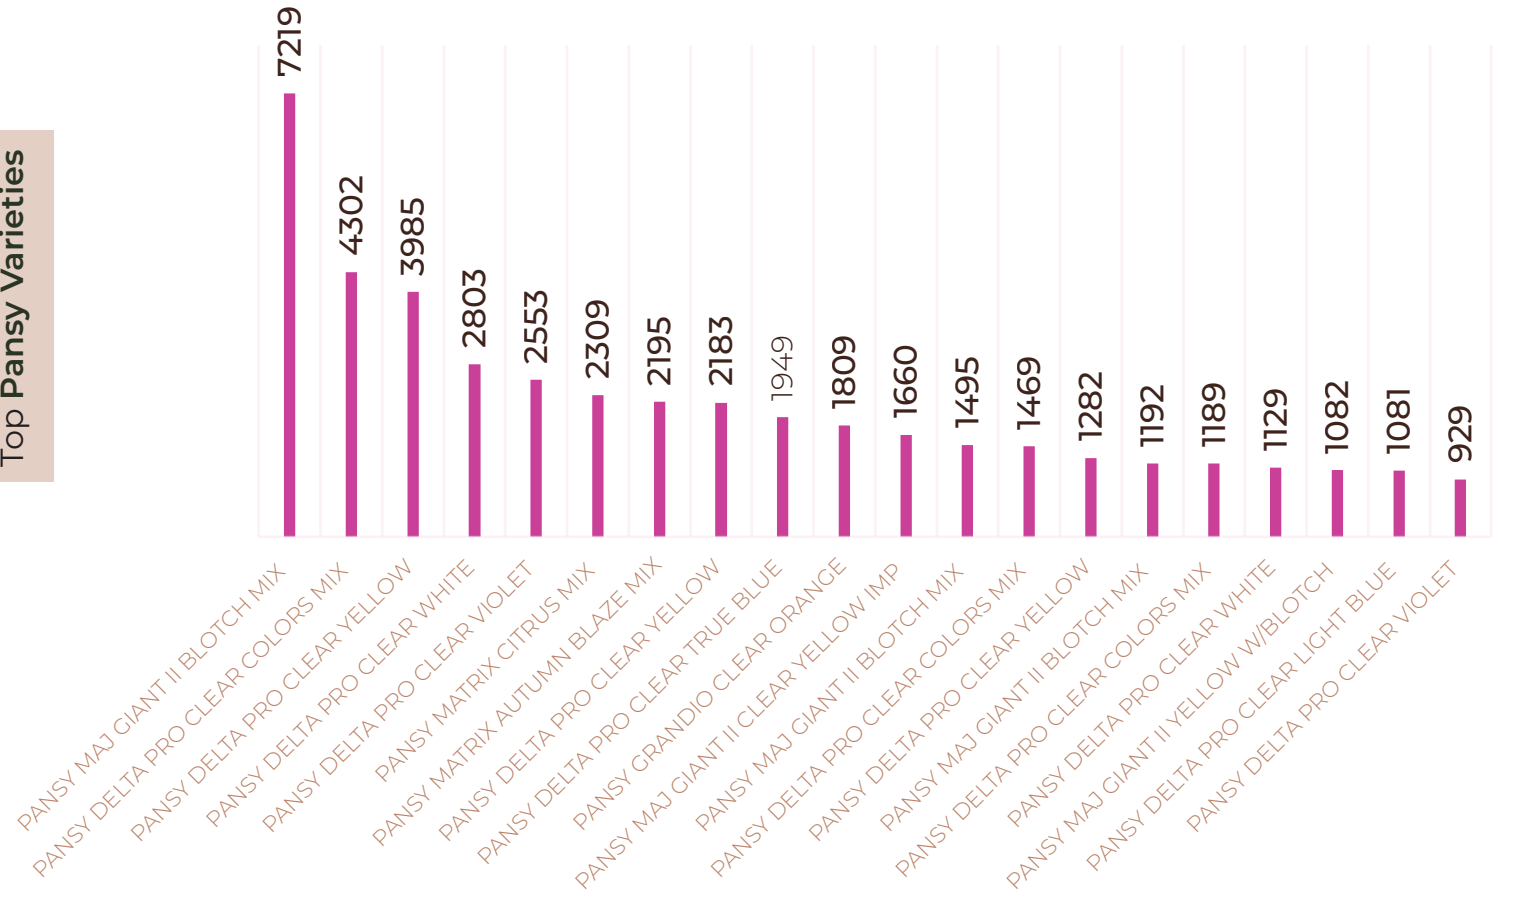

Top 20 Wenke Fall Production Breakdown

Overall Fall 2026 Production Breakdown

In Kalamazoo, our number one production item this year is **Cabbage Ruby Perfection, at 21,043** in production.

This year WenkeSunbelt is producing **622,619 plants** in Kalamazoo.

In Douglas, **251,241 plants** will be grown this Fall 2026.

TOP 20 MUM PRODUCTION

Top Mum Varieties

TOP 20 PANSY PRODUCTION

Top Pansy Varieties

WenkeSunbelt Greenhouses

2525 N. 30th St. Kalamazoo, MI 49048
(269)349-7882