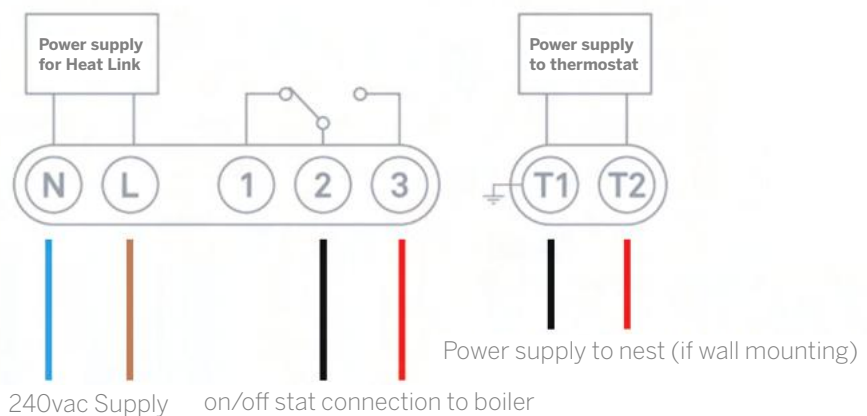

HEAT LINK WIRING DIAGRAM

* Charging stand required if nest is not to be powered using T1 and T2 connections (powered via USB cable supplied with charging stand)

* Max. distance from nest thermostat to Heat Link is 30 metres